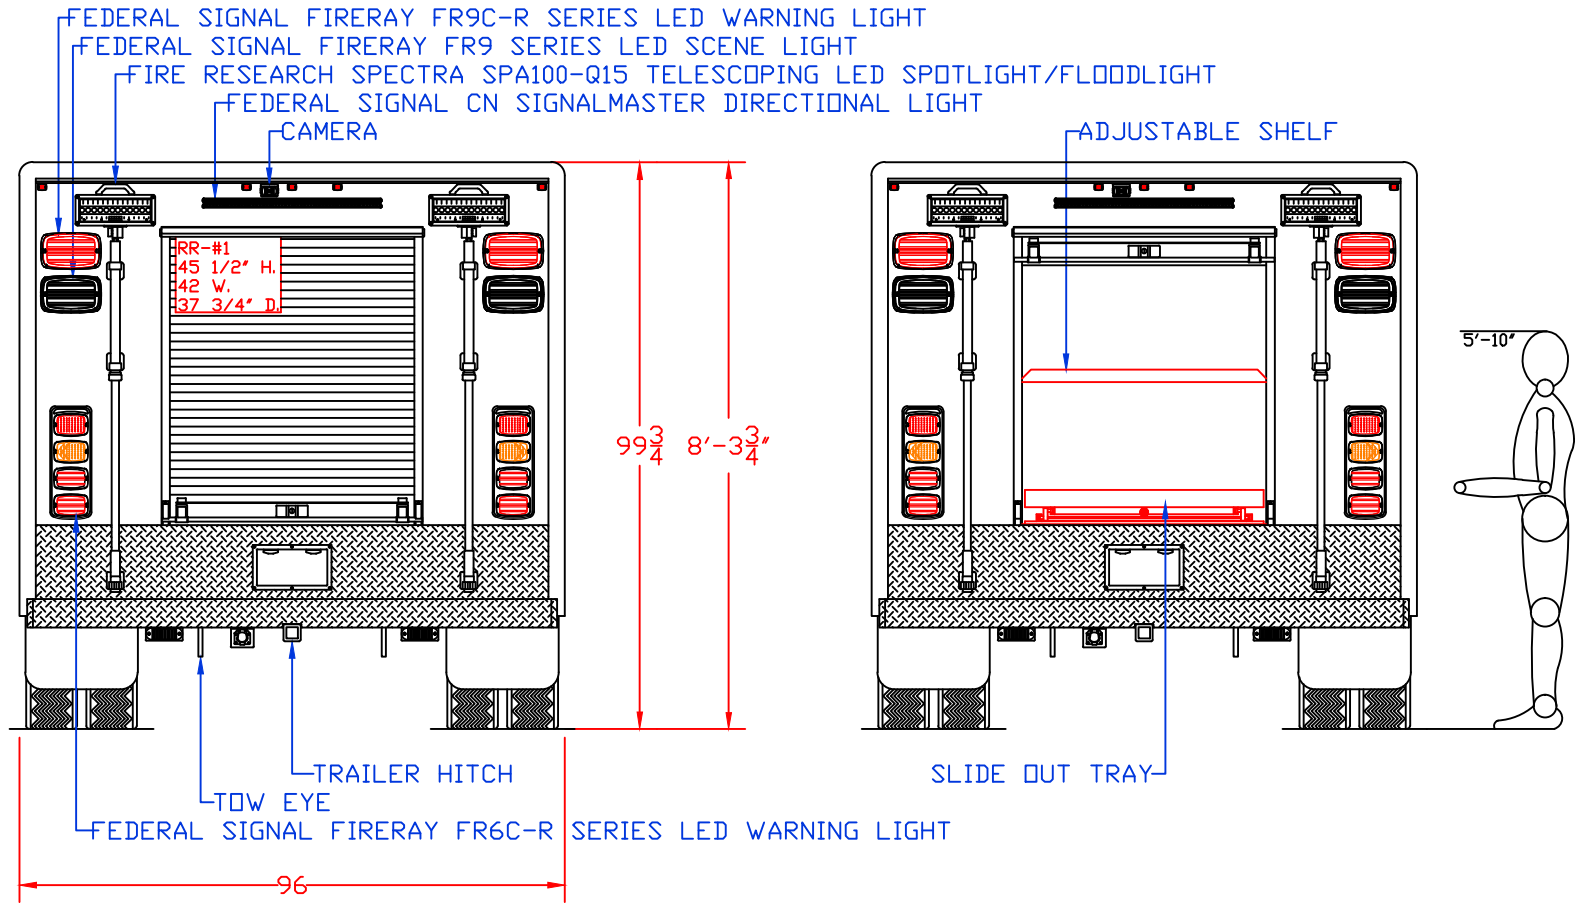

217384 STOCK 12' RESCUE

NOTE: ALL DIMENSIONS ARE APPROXIMATE

Maintainer Custom Bodies, Inc.
 909 South East Street
 Rock Rapids, IA 51246

mcbfire.com
 (800) 843-4288 Toll Free
 (712) 472-4725

CUSTOMER APPROVED BY:		PAINT CODE:	
VEHICLE TYPE: RESCUE	CHASSIS: FORD F-550 CREW CAB 4X4		
VIEW: CURBSIDE	BODY MAT'L: ALUMINUM		
SCALE: NTS	BODY LENGTH: 145'		
DRAWN BY: NRW	APPROVED BY:		
DATE: 10/1/2020	BODY STYLE:		
DWG NO.: 217384STOCK12FTRESCUE	REVISION:		

217384 STOCK 12' RESCUE

NOTE: ALL DIMENSIONS ARE APPROXIMATE

Maintainer Custom Bodies, Inc. mcbfire.com
 909 South East Street (800) 843-4288 Toll Free
 Rock Rapids, IA 51246 (712) 472-4725

CUSTOMER APPROVED BY:		PAINT CODE:	
VEHICLE TYPE: RESCUE	CHASSIS: FORD F-550 CREW CAB 4X4	BODY MAT'L: ALUMINUM	
VIEW: REAR & REAR COMPARTMENT LAYOUT	SCALE: NTS	BODY LENGTH: 145'	
DRAWN BY: NRW	DATE: 10/1/2020	APPROVED BY:	
DWG NO.: 217384STOCK12FTRESCUE	REVISION:	BODY STYLE:	

217384 STOCK 12' RESCUE

NOTE: ALL DIMENSIONS ARE APPROXIMATE

Maintainer Custom Bodies, Inc.
 909 South East Street
 Rock Rapids, IA 51246

mcbfire.com

(800) 843-4288 Toll Free
 (712) 472-4725

CUSTOMER APPROVED BY:		PAINT CODE:
VEHICLE TYPE: RESCUE	CHASSIS: FORD F-550 CREW CAB 4X4	BODY MAT'L: ALUMINUM
VIEW: FRONT	SCALE: NTS	BODY LENGTH: 145'
DRAWN BY: NRW	DATE: 10/1/2020	APPROVED BY:
DWG NO.: 217384STOCK12FTRESCUE	REVISION:	

217384 STOCK 12' RESCUE

NOTE: ALL DIMENSIONS ARE APPROXIMATE