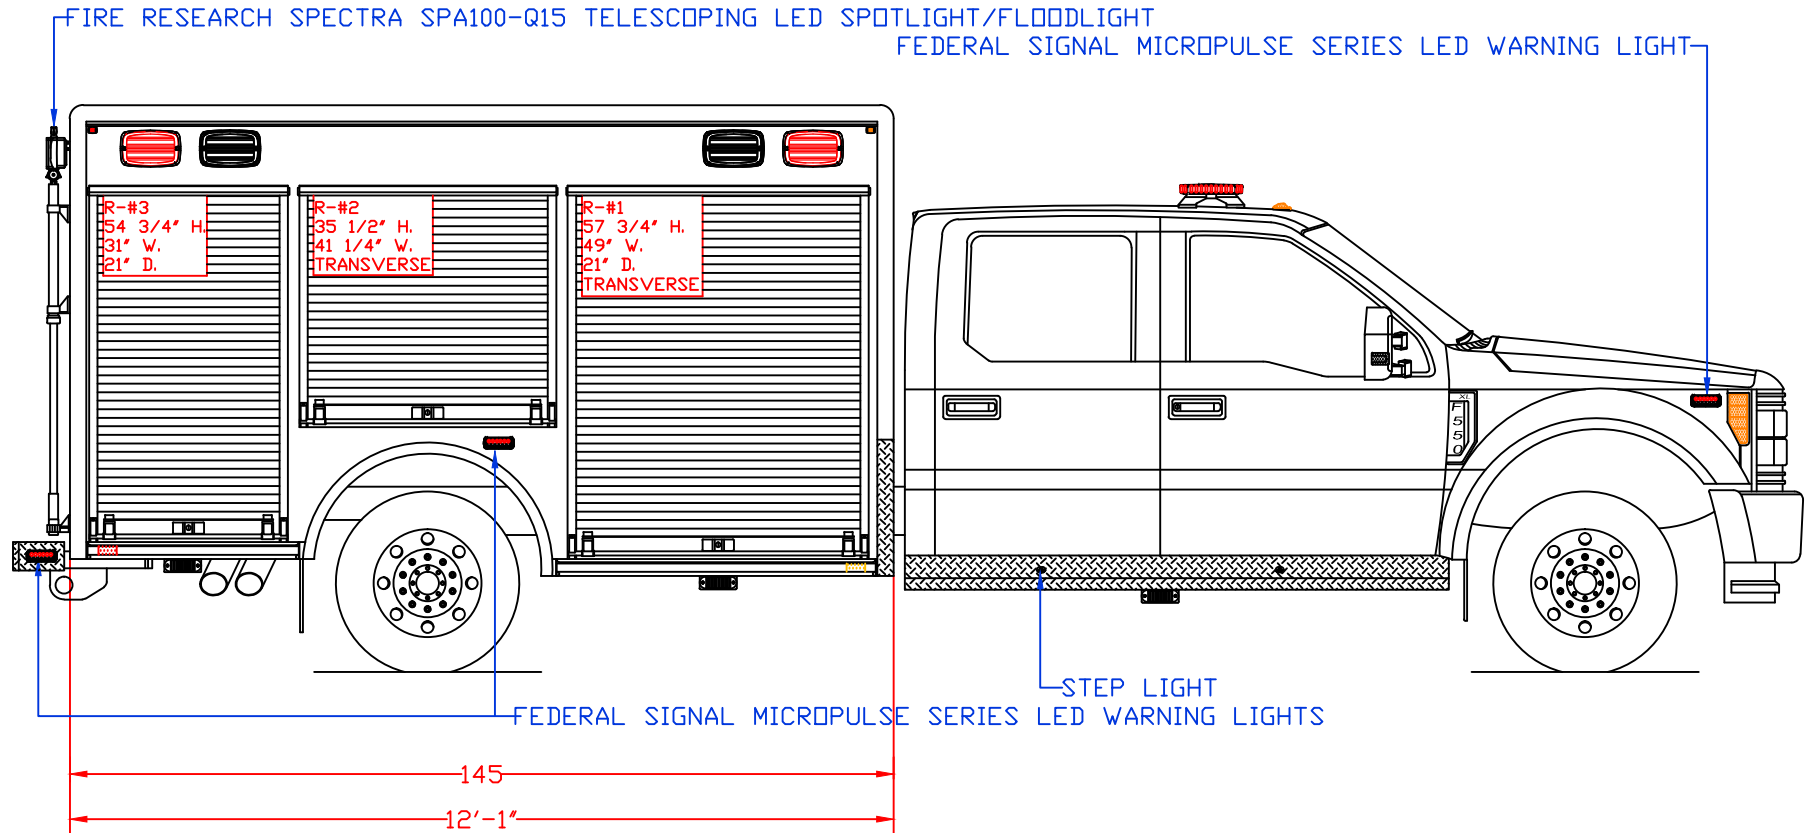

Maintainer Custom Bodies, Inc.
 909 South East Street
 Rock Rapids, IA 51246

mcbfire.com

(800) 843-4288 Toll Free
 (712) 472-4725

CUSTOMER APPROVED BY: _____ PAINT CODE: _____

VEHICLE TYPE: RESCUE	CHASSIS: FORD F-550 CREW CAB 4X4
VIEW: STREETSIDE	BODY MAT'L: ALUMINUM
SCALE: NTS	BODY LENGTH: 145"
DRAWN BY: NRW	APPROVED BY: _____
DATE: 10/1/2020	BODY STYLE: _____
DWG NO.: 217384STOCK12FTRESCUE	REVISION: _____

217384 STOCK 12' RESCUE

NOTE: ALL DIMENSIONS ARE APPROXIMATE

Maintainer Custom Bodies, Inc.
 909 South East Street
 Rock Rapids, IA 51246

mcbfire.com
 (800) 843-4288 Toll Free
 (712) 472-4725

CUSTOMER APPROVED BY:		PAINT CODE:	
VEHICLE TYPE: RESCUE	CHASSIS: FORD F-550 CREW CAB 4X4		
VIEW: CURBSIDE	BODY MAT'L: ALUMINUM		
SCALE: NTS	BODY LENGTH: 145'		
DRAWN BY: NRW	APPROVED BY:		
DATE: 10/1/2020	BODY STYLE:		
DWG NO.: 217384STOCK12FTRESCUE	REVISION:		

217384 STOCK 12' RESCUE

NOTE: ALL DIMENSIONS ARE APPROXIMATE

Maintainer Custom Bodies, Inc. mcbfire.com
 909 South East Street (800) 843-4288 Toll Free
 Rock Rapids, IA 51246 (712) 472-4725

CUSTOMER APPROVED BY:		PAINT CODE:	
VEHICLE TYPE: RESCUE	CHASSIS: FORD F-550 CREW CAB 4X4	BODY MAT'L: ALUMINUM	
VIEW: REAR & REAR COMPARTMENT LAYOUT	SCALE: NTS	BODY LENGTH: 145'	
DRAWN BY: NRW	DATE: 10/1/2020	APPROVED BY:	
DWG NO.: 217384STOCK12FTRESCUE	REVISION:	BODY STYLE:	

VEHICLE TYPE: RESCUE	CHASSIS: FORD F-550 CREW CAB 4X4
VIEW: TOP	BODY MAT'L: ALUMINUM
SCALE: NTS	BODY LENGTH: 145'
DRAWN BY: NRW	APPROVED BY: _____
DATE: 10/1/2020	BODY STYLE: _____
DWG NO.: 217384STOCK12FTRESCUE	REVISION: _____