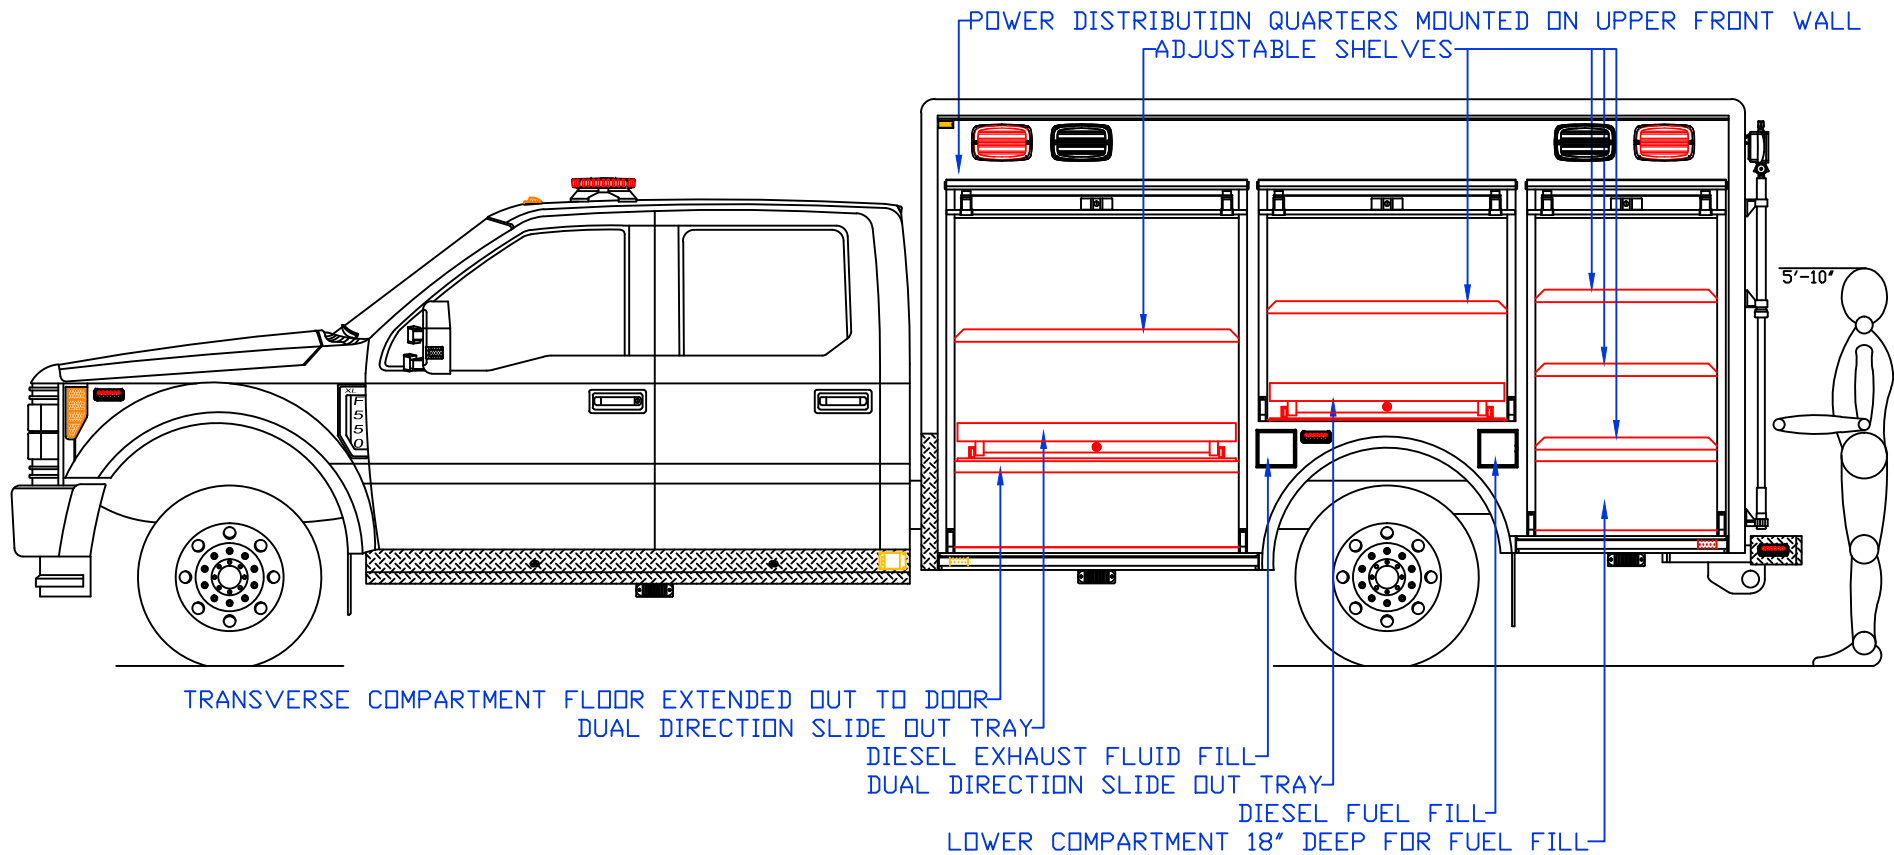

Maintainer Custom Bodies, Inc.
909 South East Street
Rock Rapids, IA 51246

mcbfire.com
(800) 843-4288 Toll Free
(712) 472-4725

CUSTOMER APPROVED BY:		PAINT CODE:	
VEHICLE TYPE: RESCUE	CHASSIS: FORD F-550 CREW CAB 4X4	BODY MAT'L: ALUMINUM	
VIEW: STREETSIDE COMPARTMENT LAYOUT	SCALE: NTS	BODY LENGTH: 145'	
DRAWN BY: NRW	DATE: 10/1/2020	APPROVED BY:	
DWG NO.: 217384STOCK12FTRESCUE		BODY STYLE:	
		REVISION:	

217384 STOCK 12' RESCUE

NOTE: ALL DIMENSIONS ARE APPROXIMATE