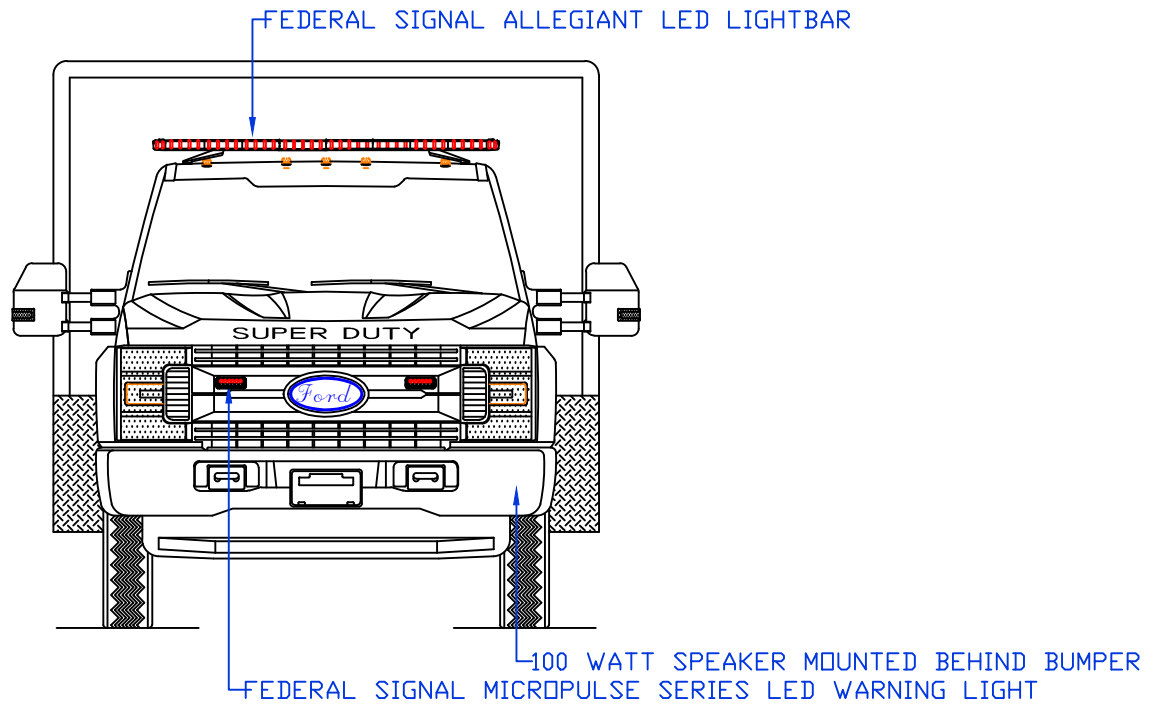

Maintainer Custom Bodies, Inc.
909 South East Street
Rock Rapids, IA 51246

mcbfire.com

(800) 843-4288 Toll Free
(712) 472-4725

CUSTOMER APPROVED BY:		PAINT CODE:
VEHICLE TYPE: RESCUE	CHASSIS: FORD F-550 CREW CAB 4X4	BODY MAT'L: ALUMINUM
VIEW: FRONT	SCALE: NTS	BODY LENGTH: 145'
DRAWN BY: NRW	DATE: 10/1/2020	APPROVED BY:
DWG NO.: 217384STOCK12FTRESCUE	REVISION:	

217384 STOCK 12' RESCUE

NOTE: ALL DIMENSIONS ARE APPROXIMATE