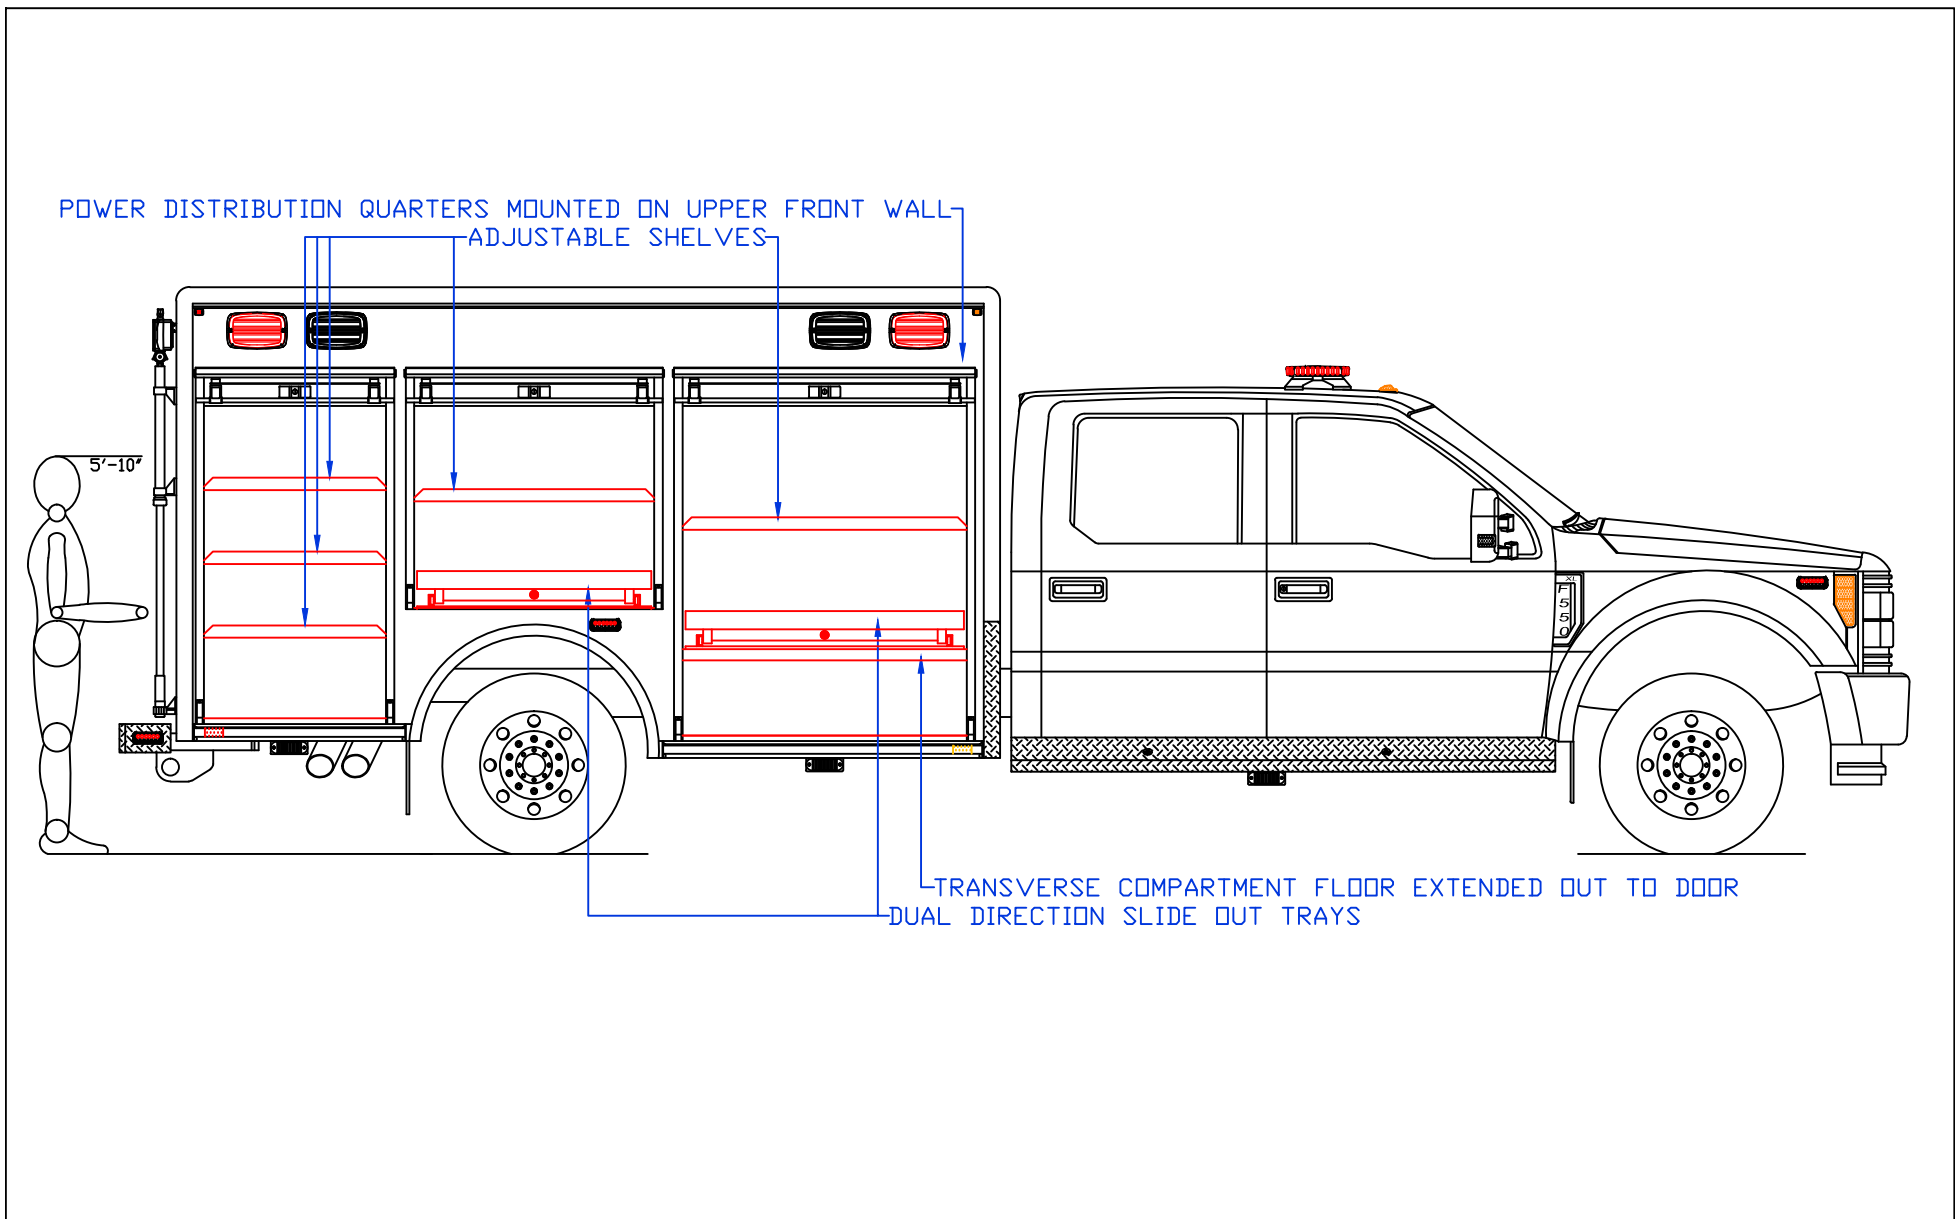

Maintainer Custom Bodies, Inc.
909 South East Street
Rock Rapids, IA 51246

mcbfire.com

(800) 843-4288 Toll Free
(712) 472-4725

CUSTOMER APPROVED BY:		PAINT CODE:
VEHICLE TYPE: RESCUE	CHASSIS: FORD F-550 CREW CAB 4X4	
VIEW: CURBSIDE COMPARTMENT LAYOUT	BODY MAT'L: ALUMINUM	
SCALE: NTS	BODY LENGTH: 145"	
DRAWN BY: NRW	APPROVED BY:	
DATE: 10/1/2020	BODY STYLE:	
DWG NO.: 217384STOCK12FTRESCUE	REVISION:	

217384 STOCK 12' RESCUE

NOTE: ALL DIMENSIONS ARE APPROXIMATE