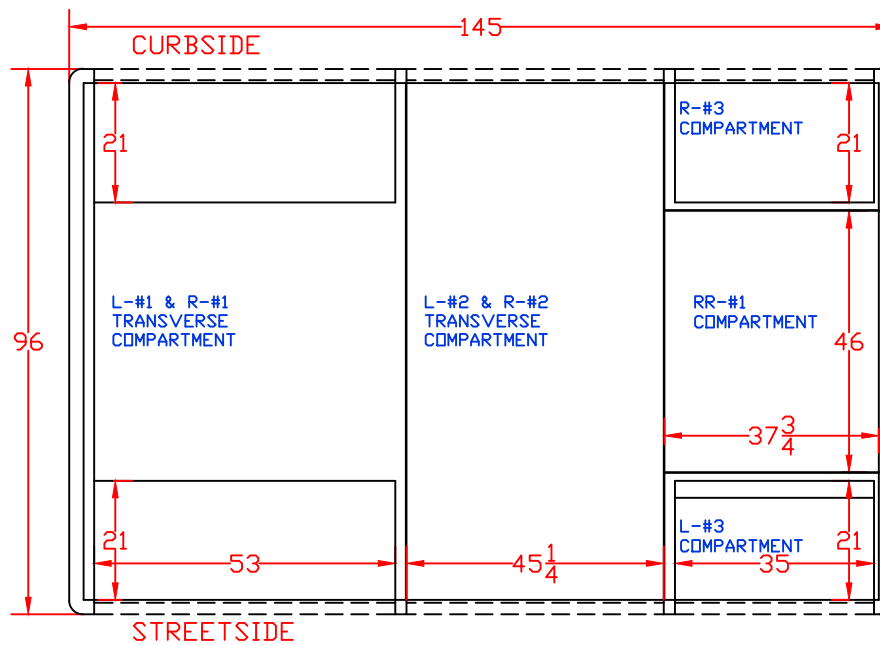

Maintainer *Custom Bodies, Inc.*
909 South East Street
Rock Rapids, IA 51246

mcbfire.com

(800) 843-4288 Toll Free
(712) 472-4725

CUSTOMER APPROVED BY: _____ PAINT CODE: _____

VEHICLE TYPE: RESCUE	CHASSIS: FORD F-550 CREW CAB 4X4
VIEW: TOP	BODY MAT'L: ALUMINUM
SCALE: NTS	BODY LENGTH: 145'
DRAWN BY: NRW	APPROVED BY: _____
DATE: 10/1/2020	BODY STYLE: _____
DWG NO.: 217384STOCK12FTRESCUE	REVISION: _____

217384 STOCK 12' RESCUE

NOTE: ALL DIMENSIONS ARE APPROXIMATE