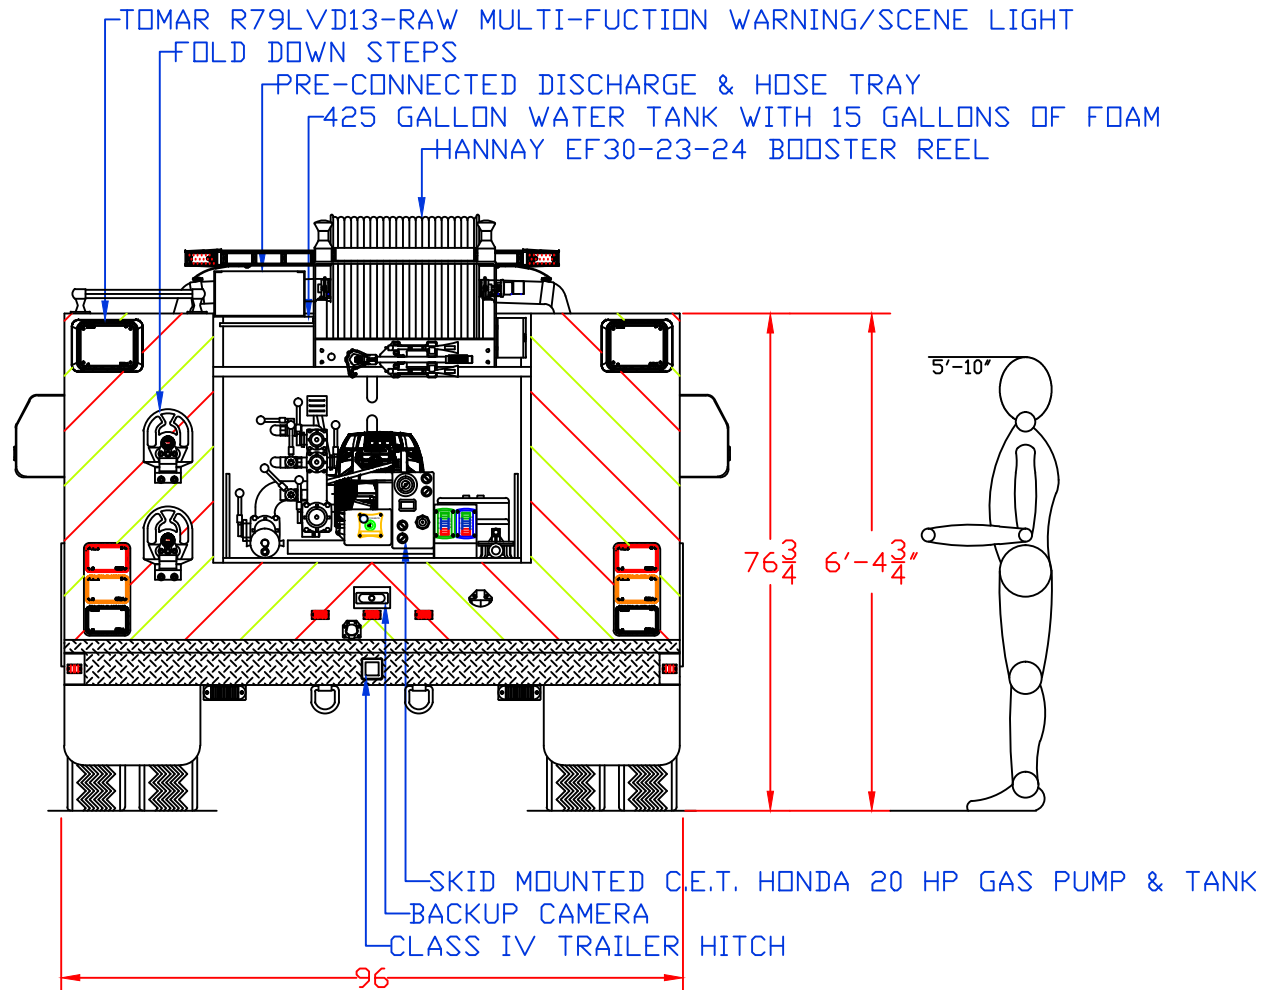

Maintainer Custom Bodies, Inc.
909 South East Street
Rock Rapids, IA 51246
(800) 843-4288 Toll Free
(712) 472-4725

mcbfire.com

CUSTOMER APPROVED BY:

PAINT CODE:

VEHICLE TYPE: QUICK ATTACK

CHASSIS: FORD F-550 REGULAR CAB 4X4

VIEW: REAR

BODY MAT'L: ALUMINUM

SCALE: NTS

BODY LENGTH: 109"

DRAWN BY: NRW

APPROVED BY:

DATE: 2/28/2019

BODY STYLE:

DWG NO.: M348SPITFIREQUICKATTACK

REVISION:

M348 SPITFIRE QUICK ATTACK

NOTE: ALL DIMENSIONS ARE APPROXIMATE