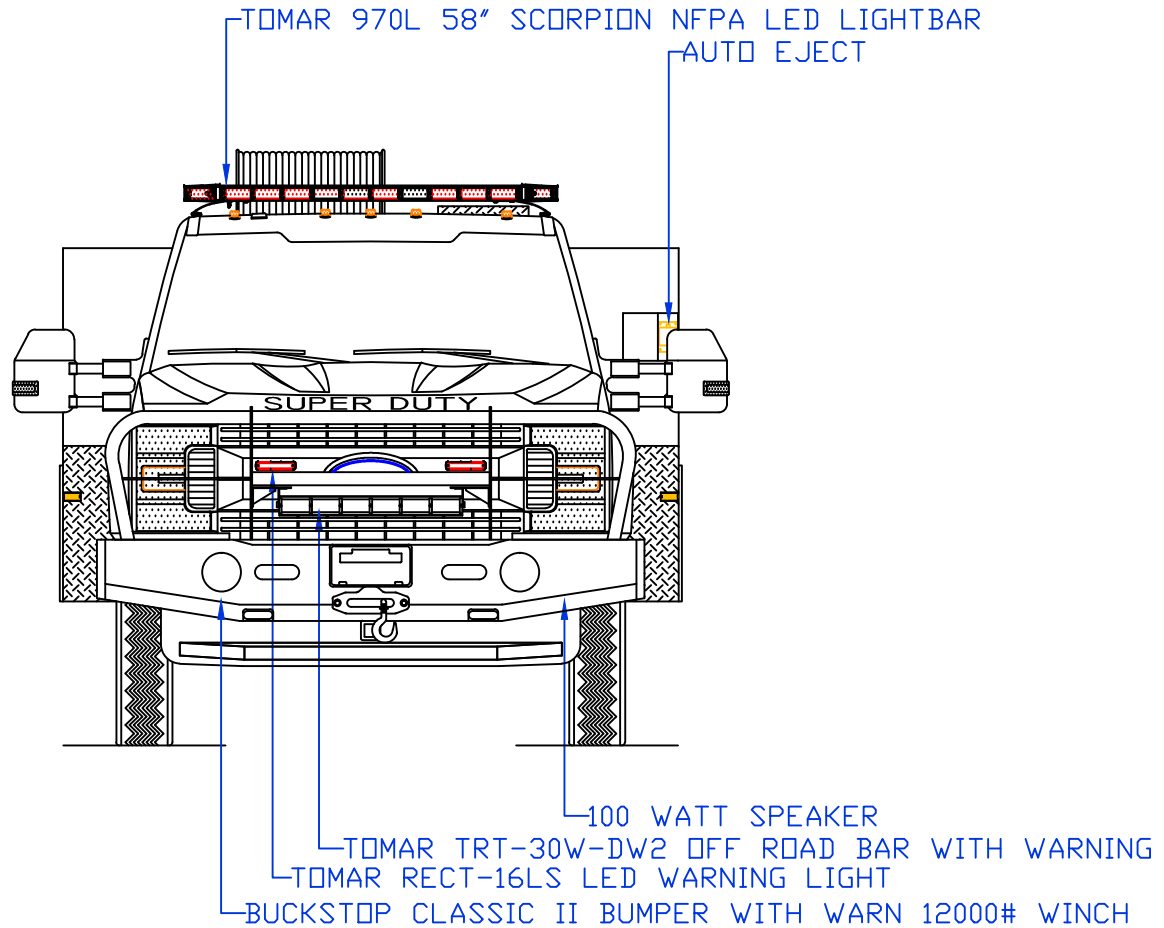

Maintainer Custom Bodies, Inc. mcbfire.com
909 South East Street (800) 843-4288 Toll Free
Rock Rapids, IA 51246 (712) 472-4725

CUSTOMER APPROVED BY:		PAINT CODE:
VEHICLE TYPE: QUICK ATTACK	CHASSIS: FORD F-550 REGULAR CAB 4X4	
VIEW: FRONT	BODY MAT'L: ALUMINUM	
SCALE: NTS	BODY LENGTH: 109"	
DRAWN BY: NRW	APPROVED BY:	
DATE: 2/28/2019	BODY STYLE:	
DWG NO.: M348SPITFIREQUICKATTACK	REVISION:	

M348 SPITFIRE QUICK ATTACK

NOTE: ALL DIMENSIONS ARE APPROXIMATE