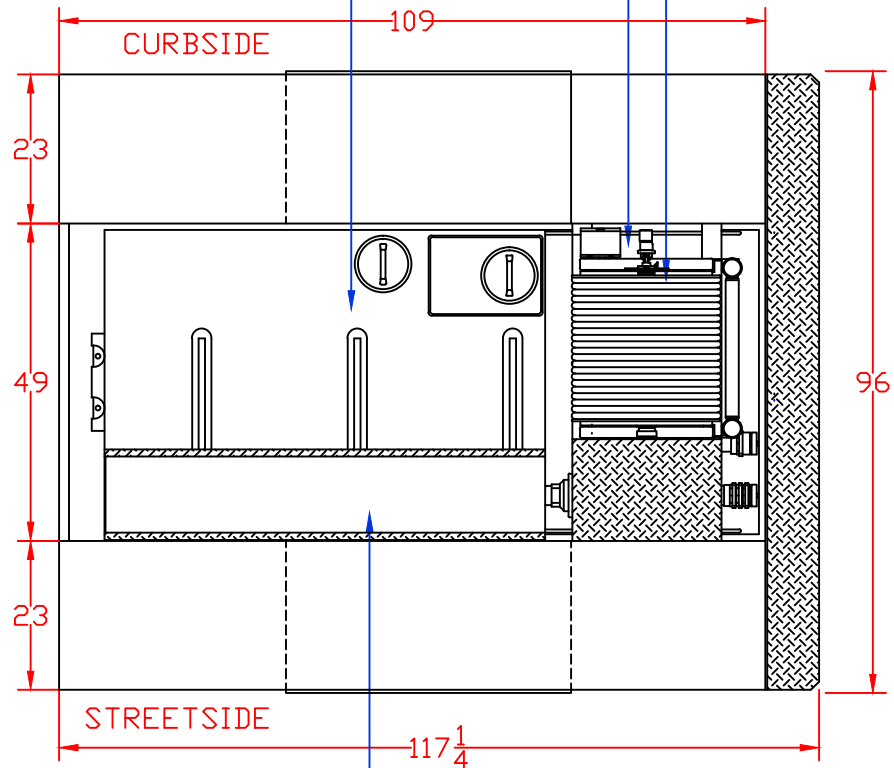

HANNAY EF30-23-24 BOOSTER REEL
SKID MOUNTED C.E.T. HONDA 20 HP GAS PUMP & TANK
425 GALLON WATER TANK WITH 15 GALLONS OF FOAM

PRE-CONNECTED DISCHARGE & HOSE TRAY

Maintainer Custom Bodies, Inc.
909 South East Street
Rock Rapids, IA 51246
(800) 843-4288 Toll Free
(712) 472-4725

mcbfire.com

CUSTOMER APPROVED BY:

PAINT CODE:

VEHICLE TYPE: QUICK ATTACK

CHASSIS: FORD F-550 REGULAR CAB 4X4

VIEW: TOP

BODY MAT'L: ALUMINUM

SCALE: NTS

BODY LENGTH: 109"

DRAWN BY: NRW

APPROVED BY:

DATE: 2/28/2019

BODY STYLE:

DWG NO.: M348SPITFIREQUICKATTACK

REVISION:

M348 SPITFIRE QUICK ATTACK

NOTE: ALL DIMENSIONS ARE APPROXIMATE