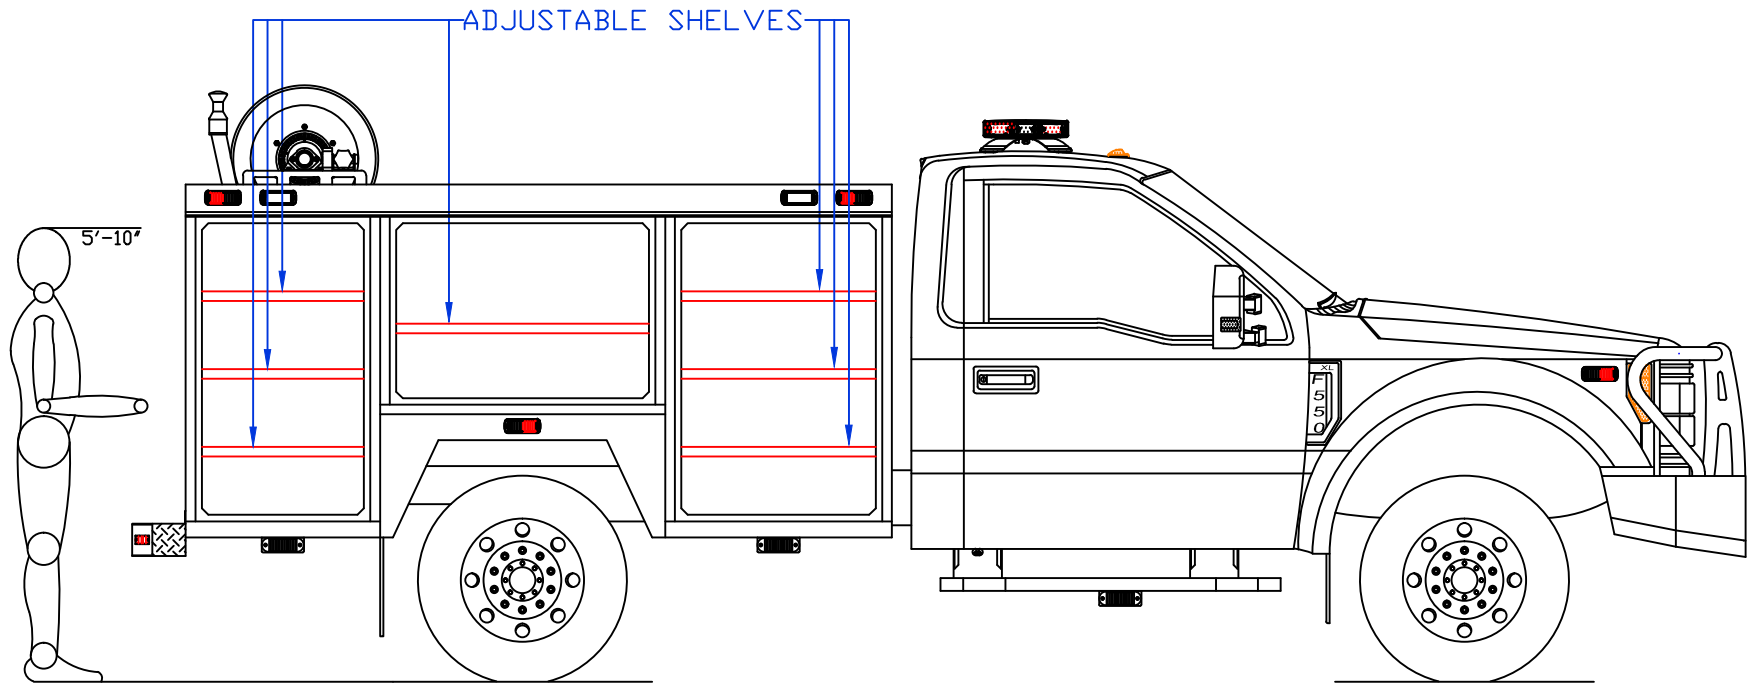

Maintainer Custom Bodies, Inc.
909 South East Street
Rock Rapids, IA 51246

mcbfire.com

(800) 843-4288 Toll Free
(712) 472-4725

CUSTOMER APPROVED BY:

PAINT CODE:

VEHICLE TYPE: QUICK ATTACK
VIEW: CURBSIDE COMPARTMENT LAYOUT
SCALE: NTS
DRAWN BY: NRW
DATE: 2/28/2019
DWG NO.: M348SPITFIREQUICKATTACK

CHASSIS: FORD F-550 REGULAR CAB 4X4
BODY MAT'L: ALUMINUM
BODY LENGTH: 109"
APPROVED BY:
BODY STYLE:
REVISION:

M348 SPITFIRE QUICK ATTACK

NOTE: ALL DIMENSIONS ARE APPROXIMATE