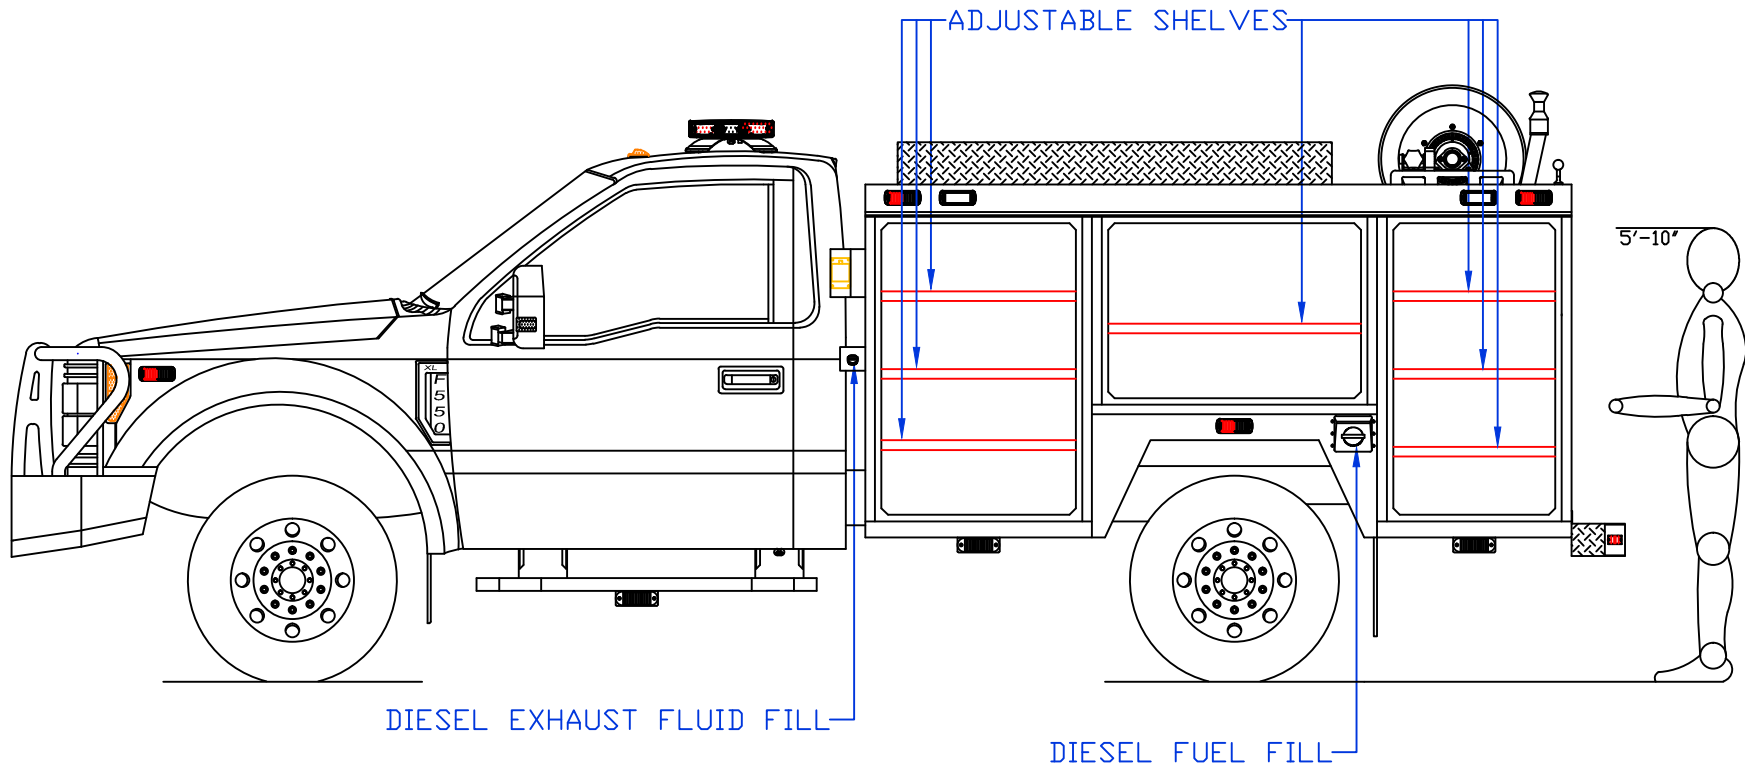

Maintainer Custom Bodies, Inc.
909 South East Street
Rock Rapids, IA 51246
(800) 843-4288 Toll Free
(712) 472-4725

mcbfire.com

CUSTOMER APPROVED BY:

PAINT CODE:

VEHICLE TYPE: QUICK ATTACK
VIEW: STREETSIDE COMPARTMENT LAYOUT
SCALE: NTS
DRAWN BY: NRW
DATE: 2/28/2019
DWG NO.: M348SPITFIREQUICKATTACK

CHASSIS: FORD F-550 REGULAR CAB 4X4
BODY MAT'L: ALUMINUM
BODY LENGTH: 109"
APPROVED BY:
BODY STYLE:
REVISION:

M348 SPITFIRE QUICK ATTACK

NOTE: ALL DIMENSIONS ARE APPROXIMATE