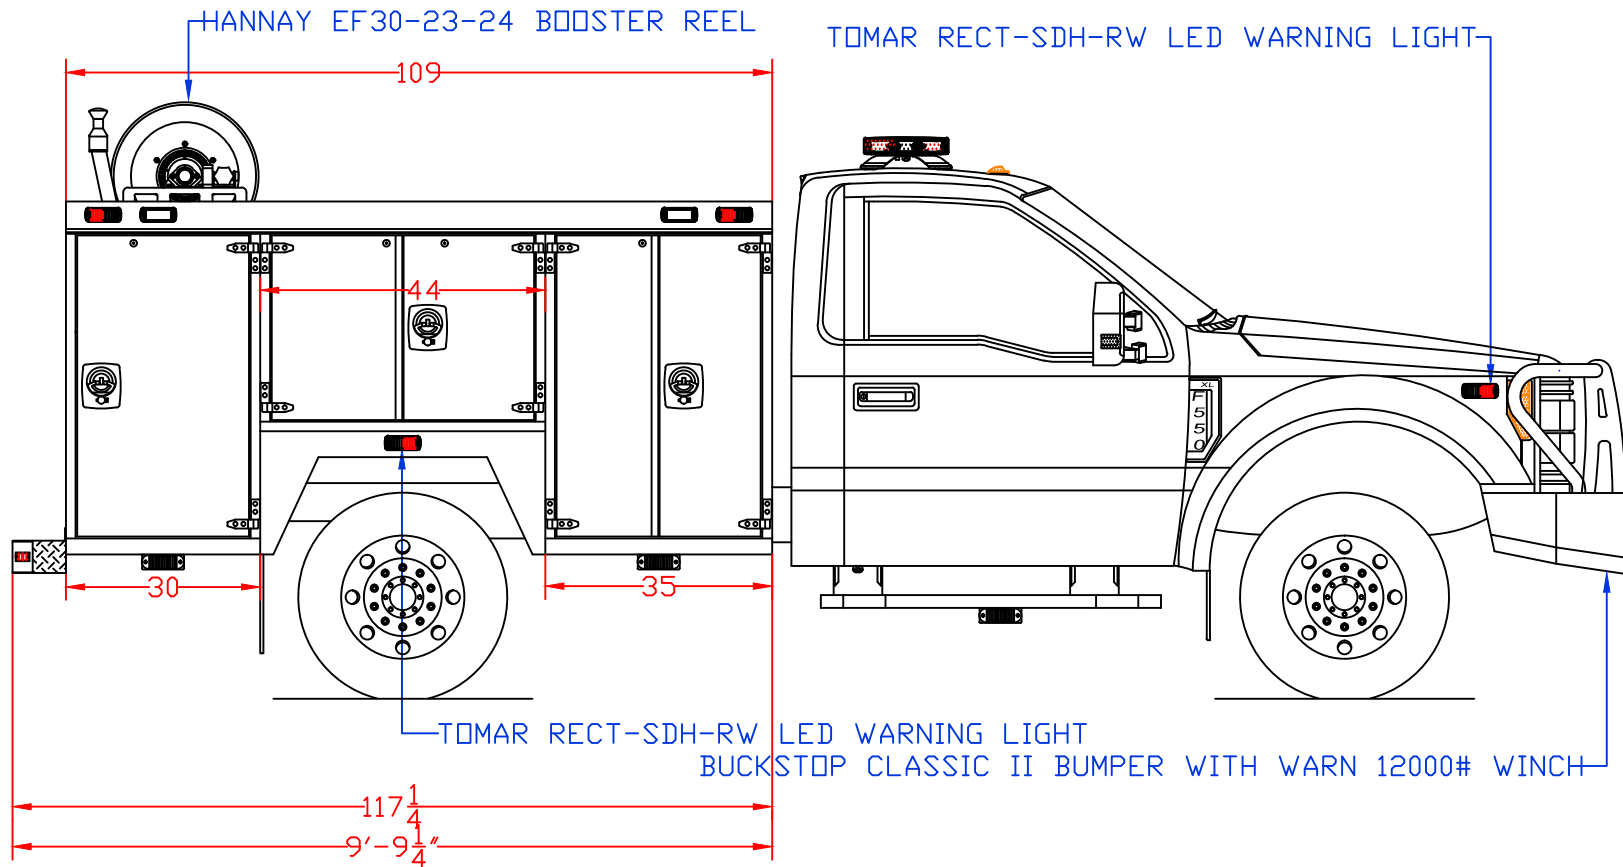

Maintainer Custom Bodies, Inc.
909 South East Street
Rock Rapids, IA 51246
(800) 843-4288 Toll Free
(712) 472-4725

mcbfire.com

CUSTOMER APPROVED BY:

PAINT CODE:

VEHICLE TYPE: QUICK ATTACK

CHASSIS: FORD F-550 REGULAR CAB 4X4

VIEW: CURBSIDE

BODY MAT'L: ALUMINUM

SCALE: NTS

BODY LENGTH: 109"

DRAWN BY: NRW

APPROVED BY:

DATE: 2/28/2019

BODY STYLE:

DWG NO.: M348SPITFIREQUICKATTACK

REVISION:

M348 SPITFIRE QUICK ATTACK

NOTE: ALL DIMENSIONS ARE APPROXIMATE