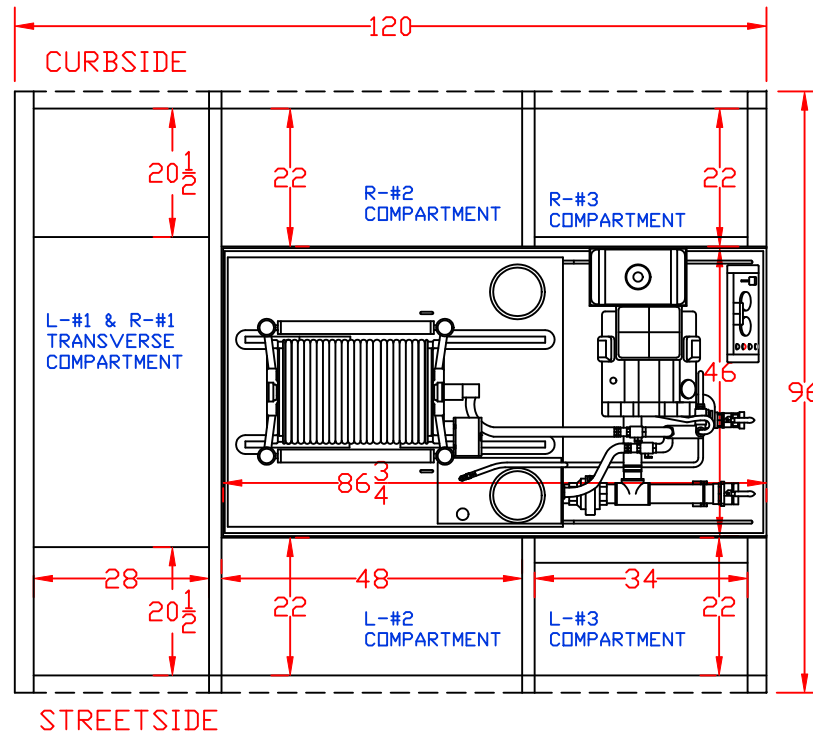

PROPOSAL FOR:

Maintainer Custom Bodies, Inc.

909 So. East St. 800-843-4288 Toll Free
 Rock Rapids, Ia. 51246 712-472-4725 Phone

CUSTOMER APPROVED BY:

VEHICLE TYPE: QUICK ATTACK	CHASSIS: DODGE RAM 5500 4 DOOR 4X4
VIEW: FRONT	BODY MAT'L: ALUMINUM
SCALE: NTS	BODY LENGTH: 120"
DRAWN BY: NRW	APPROVED BY:
DATE: 5/16/2013	BODY STYLE:
DWG NO.: QUICKATTACK	REVISION:

PROPOSAL FOR:

Maintainer Custom Bodies, Inc.
 909 So. East St. 800-843-4288 Toll Free
 Rock Rapids, Ia. 51246 712-472-4725 Phone

CUSTOMER APPROVED BY: _____

VEHICLE TYPE: QUICK ATTACK	CHASSIS: DODGE RAM 5500 4 DOOR 4X4
VIEW: TOP	BODY MAT'L: ALUMINUM
SCALE: NTS	BODY LENGTH: 120"
DRAWN BY: NRW	APPROVED BY:
DATE: 5/16/2013	BODY STYLE:
DWG NO.: QUICKATTACK	REVISION:

CHASSIS: DODGE RAM 5500 4 DOOR 4X4

BODY MAT'L: ALUMINUM

BODY LENGTH: 120"

APPROVED BY:

BODY STYLE:

REVISION:

Maintainer Custom Bodies, Inc.

909 So. East St.
Rock Rapids, Ia. 51246

DWG NO.: QUICKATTACK

CHASSIS: DODGE RAM 5500 4 DOOR 4X4

BODY MAT'L: ALUMINUM

BODY LENGTH: 120"

APPROVED BY:

BODY STYLE:

REVISION:

Maintainer Custom Bodies, Inc.