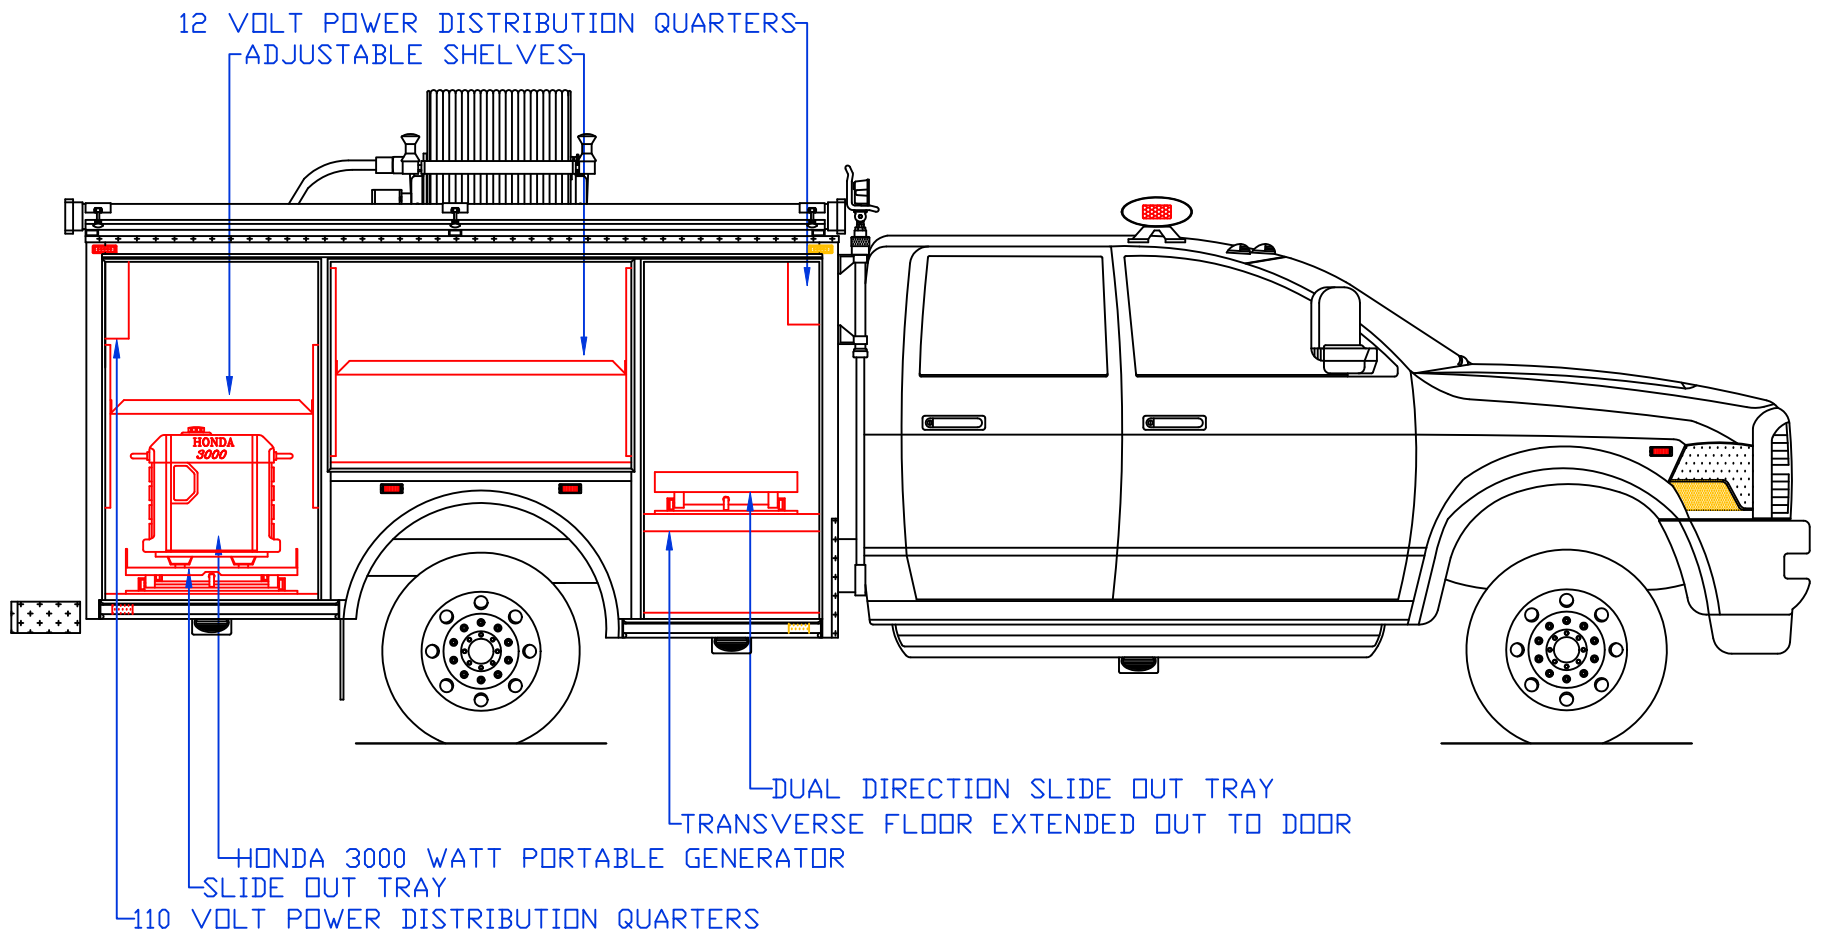

CUSTOMER APPROVED BY:

VEHICLE TYPE: QUICK ATTACK

VIEW: CURBSIDE COMPARTMENT LAYOUT

SCALE: NTS

DRAWN BY: NRW

DATE: 5/16/2013

DWG NO.: QUICKATTACK

CHASSIS: DODGE RAM 5500 4 DOOR 4X4

BODY MAT'L: ALUMINUM

BODY LENGTH: 120"

APPROVED BY:

BODY STYLE:

REVISION:

Maintainer Custom Bodies, Inc.

909 So. East St.
Rock Rapids, Ia. 51246

800-843-4288 Toll Free
712-472-4725 Phone

PROPOSAL FOR: