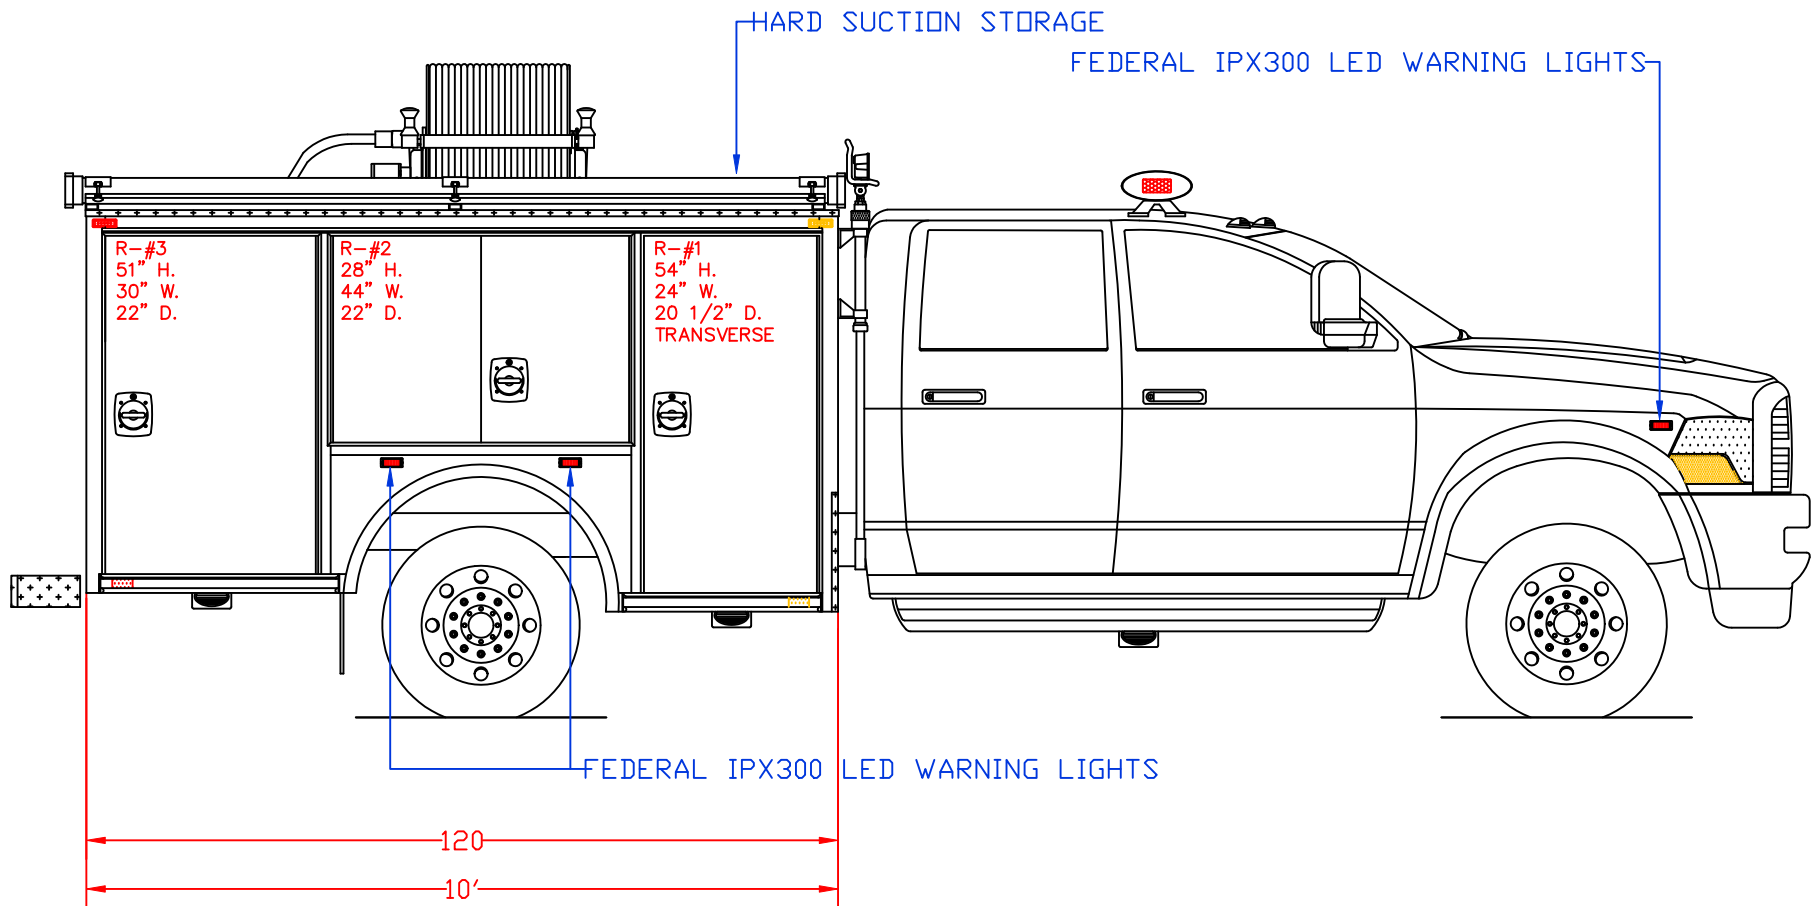

Maintainer Custom Bodies, Inc.

909 So. East St.
Rock Rapids, Ia. 51246

800-843-4288 Toll Free
712-472-4725 Phone

CUSTOMER APPROVED BY:

VEHICLE TYPE: QUICK ATTACK

VIEW: CURBSIDE

SCALE: NTS

DRAWN BY: NRW

DATE: 5/16/2013

DWG NO.: QUICKATTACK

CHASSIS: DODGE RAM 5500 4 DOOR 4X4

BODY MAT'L: ALUMINUM

BODY LENGTH: 120"

APPROVED BY:

BODY STYLE:

REVISION:

PROPOSAL FOR: