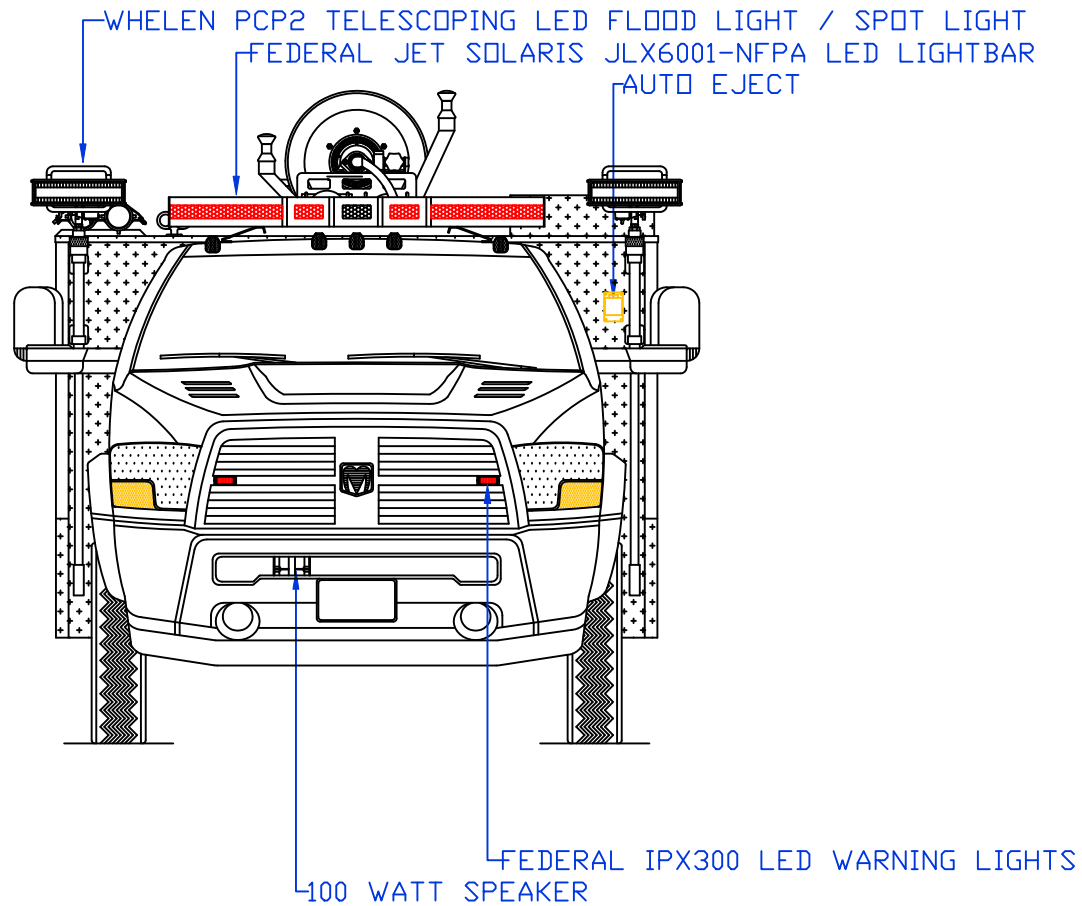

Maintainer Custom Bodies, Inc.

909 So. East St. 800-843-4288 Toll Free
Rock Rapids, Ia. 51246 712-472-4725 Phone

CUSTOMER APPROVED BY:

VEHICLE TYPE: QUICK ATTACK	CHASSIS: DODGE RAM 5500 4 DOOR 4X4
VIEW: STREETSIDE	BODY MAT'L: ALUMINUM
SCALE: NTS	BODY LENGTH: 120"
DRAWN BY: NRW	APPROVED BY:
DATE: 5/16/2013	BODY STYLE:
DWG NO.: QUICKATTACK	REVISION:

REVISION:

PROPOSAL FOR:

Maintainer Custom Bodies, Inc.
 909 So. East St. 800-843-4288 Toll Free
 Rock Rapids, Ia. 51246 712-472-4725 Phone

CUSTOMER APPROVED BY: _____

VEHICLE TYPE: QUICK ATTACK	CHASSIS: DODGE RAM 5500 4 DOOR 4X4
VIEW: REAR	BODY MAT'L: ALUMINUM
SCALE: NTS	BODY LENGTH: 120"
DRAWN BY: NRW	APPROVED BY:
DATE: 5/16/2013	BODY STYLE:
DWG NO.: QUICKATTACK	REVISION:

PROPOSAL FOR:

Maintainer Custom Bodies, Inc.

909 So. East St. 800-843-4288 Toll Free
 Rock Rapids, Ia. 51246 712-472-4725 Phone

CUSTOMER APPROVED BY:

VEHICLE TYPE: QUICK ATTACK	CHASSIS: DODGE RAM 5500 4 DOOR 4X4
VIEW: FRONT	BODY MAT'L: ALUMINUM
SCALE: NTS	BODY LENGTH: 120"
DRAWN BY: NRW	APPROVED BY:
DATE: 5/16/2013	BODY STYLE:
DWG NO.: QUICKATTACK	REVISION: