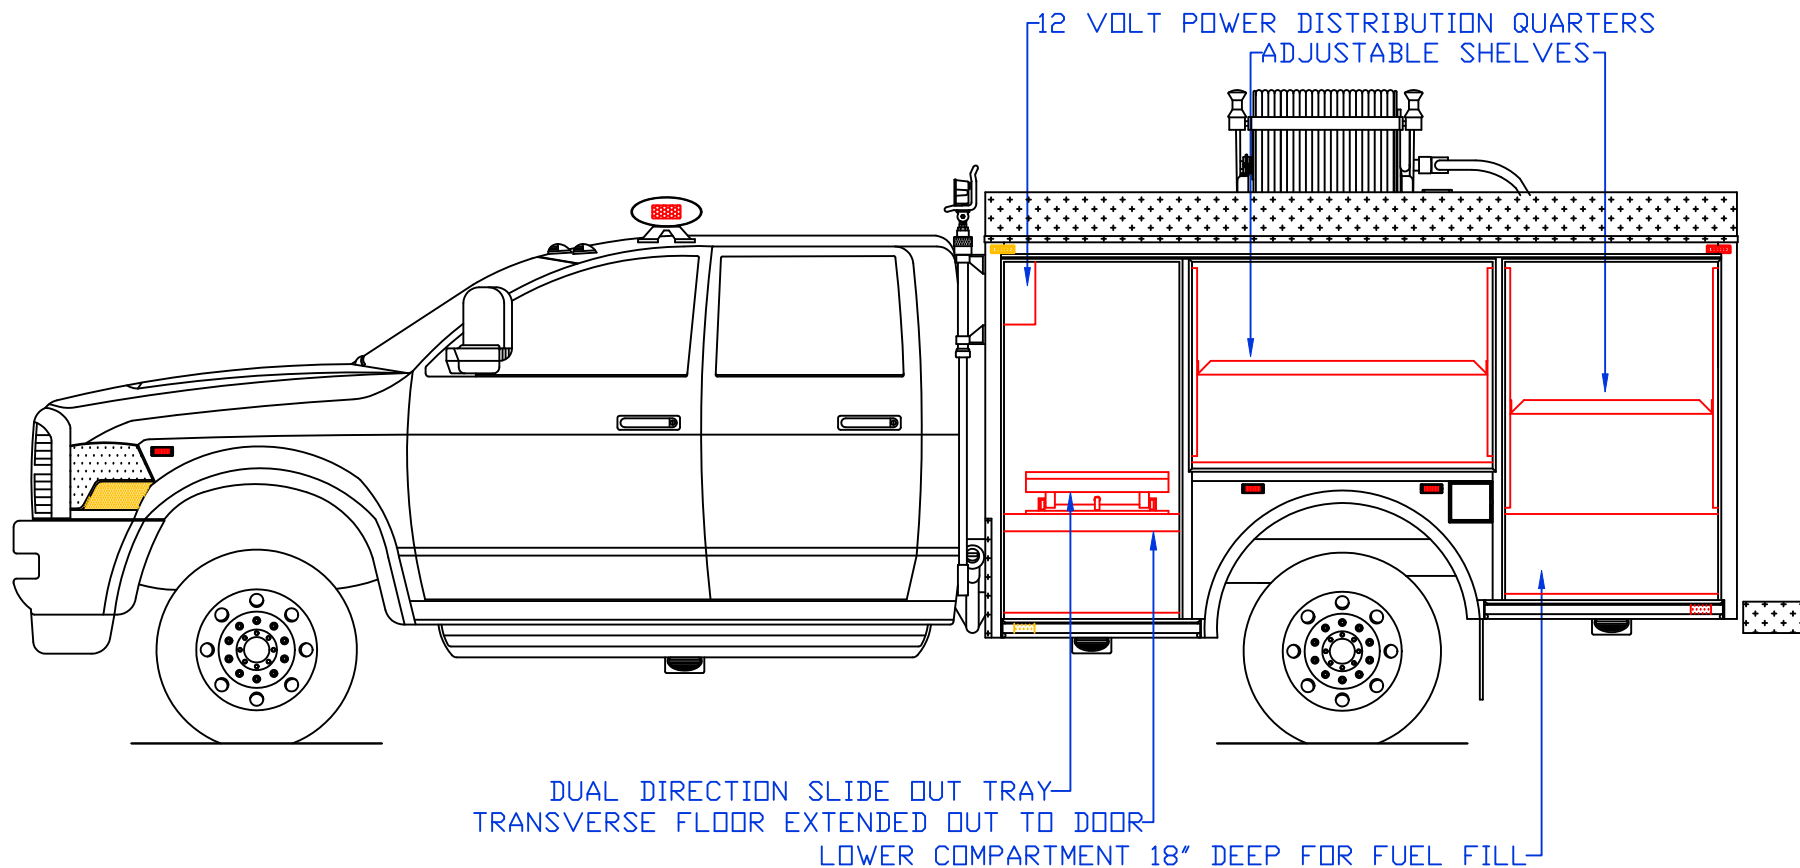

CUSTOMER APPROVED BY:

VEHICLE TYPE: QUICK ATTACK

VIEW: STREETSIDE COMPARTMENT LAYOUT

SCALE: NTS

DRAWN BY: NRW

DATE: 5/16/2013

DWG NO.: QUICKATTACK

CHASSIS: DODGE RAM 5500 4 DOOR 4X4

BODY MAT'L: ALUMINUM

BODY LENGTH: 120"

APPROVED BY:

BODY STYLE:

REVISION:

Maintainer Custom Bodies, Inc.

909 So. East St.
Rock Rapids, Ia. 51246

800-843-4288 Toll Free
712-472-4725 Phone

PROPOSAL FOR: