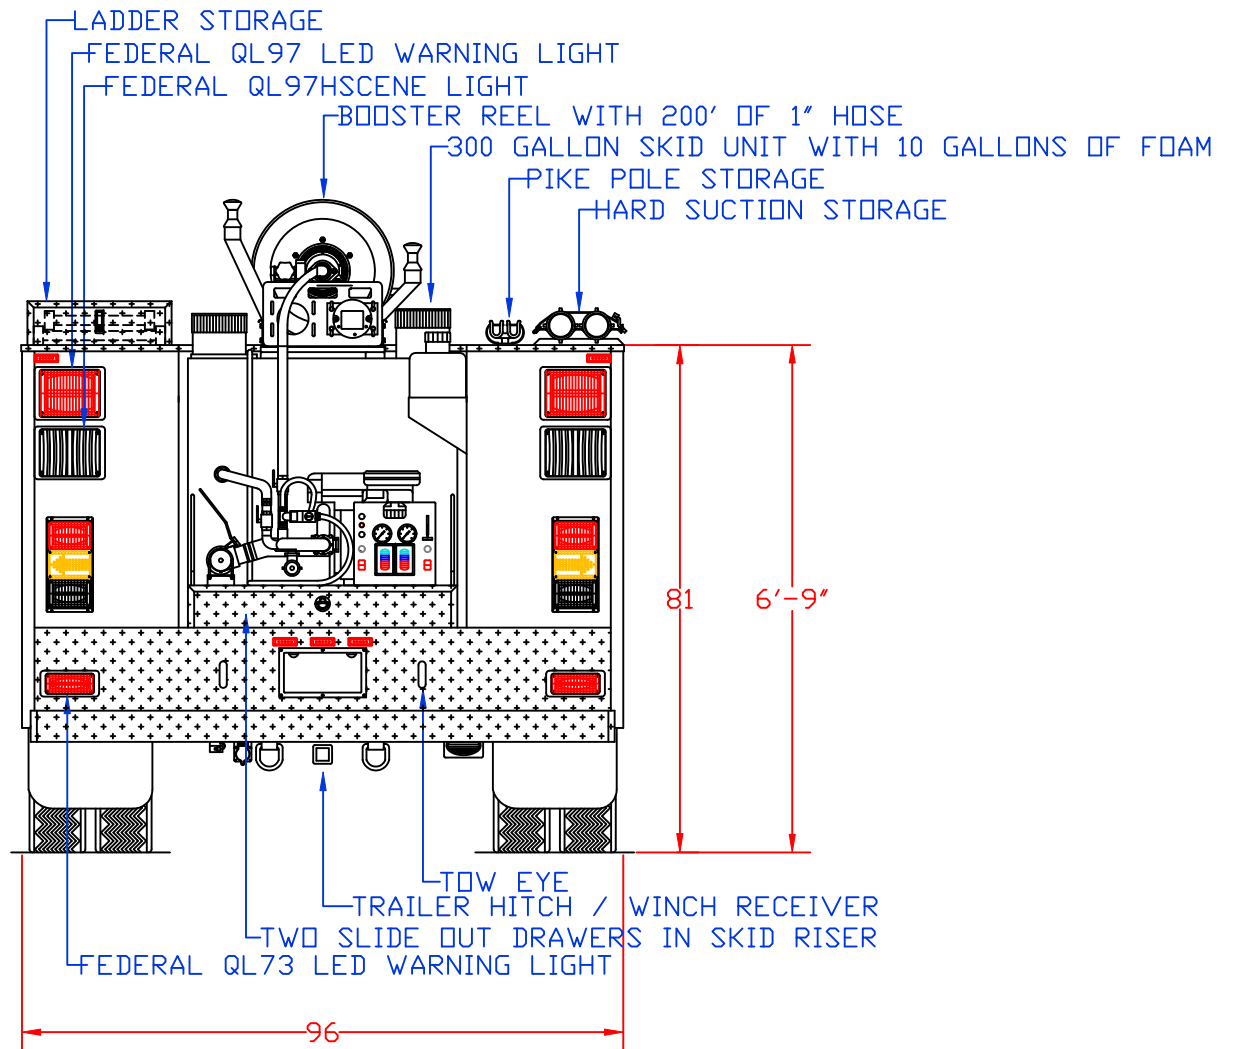

Maintainer Custom Bodies, Inc.

909 So. East St. 800-843-4288 Toll Free
Rock Rapids, Ia. 51246 712-472-4725 Phone

CUSTOMER APPROVED BY:

VEHICLE TYPE: QUICK ATTACK	CHASSIS: DODGE RAM 5500 4 DOOR 4X4
VIEW: STREETSIDE	BODY MAT'L: ALUMINUM
SCALE: NTS	BODY LENGTH: 120"
DRAWN BY: NRW	APPROVED BY:
DATE: 5/16/2013	BODY STYLE:
DWG NO.: QUICKATTACK	REVISION:

DRAWN BY: NRW

DATE: 5/16/2013

DWG NO.: QUICKATTACK

CHASSIS: DODGE RAM 5500 4 DOOR 4X4

BODY MAT'L: ALUMINUM

BODY LENGTH: 120"

APPROVED BY:

BODY STYLE:

REVISION:

PROPOSAL FOR:

Maintainer Custom Bodies, Inc.
 909 So. East St. 800-843-4288 Toll Free
 Rock Rapids, Ia. 51246 712-472-4725 Phone

CUSTOMER APPROVED BY: _____

VEHICLE TYPE: QUICK ATTACK	CHASSIS: DODGE RAM 5500 4 DOOR 4X4
VIEW: REAR	BODY MAT'L: ALUMINUM
SCALE: NTS	BODY LENGTH: 120"
DRAWN BY: NRW	APPROVED BY:
DATE: 5/16/2013	BODY STYLE:
DWG NO.: QUICKATTACK	REVISION:

PROPOSAL FOR:

Maintainer Custom Bodies, Inc.

909 So. East St. 800-843-4288 Toll Free
 Rock Rapids, Ia. 51246 712-472-4725 Phone

CUSTOMER APPROVED BY:

VEHICLE TYPE: QUICK ATTACK	CHASSIS: DODGE RAM 5500 4 DOOR 4X4
VIEW: FRONT	BODY MAT'L: ALUMINUM
SCALE: NTS	BODY LENGTH: 120"
DRAWN BY: NRW	APPROVED BY:
DATE: 5/16/2013	BODY STYLE:
DWG NO.: QUICKATTACK	REVISION: