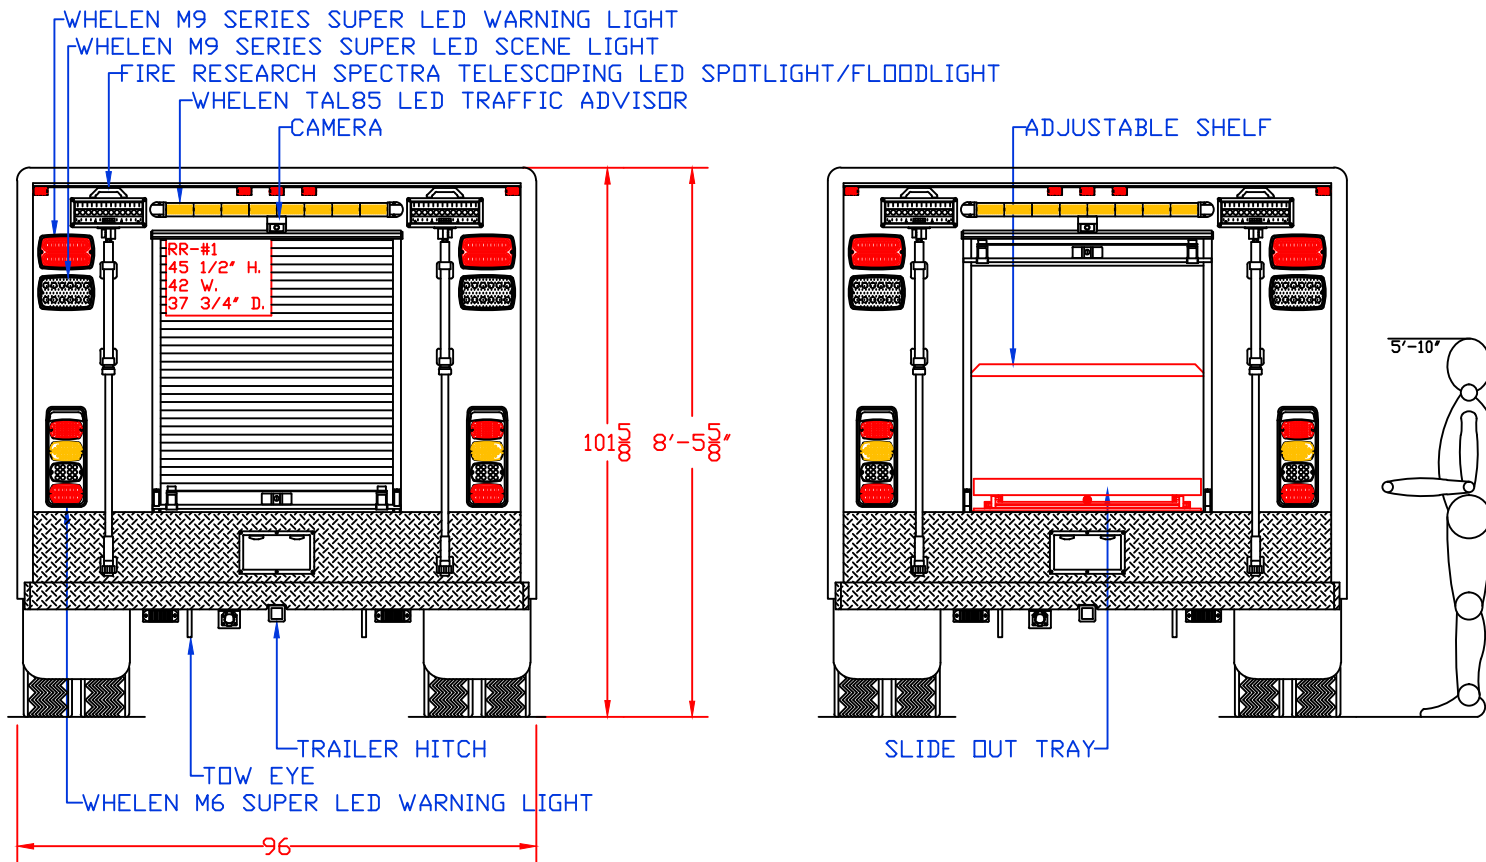

Maintainer *mcbfire.com*
Custom Bodies, Inc.
909 South East Street (800) 843-4288 Toll Free
Rock Rapids, IA 51246 (712) 472-4725

PROPOSAL FOR: M319 STOCK 12' RESCUE

CUSTOMER APPROVED BY:		PAINT CODE:
VEHICLE TYPE: RESCUE	CHASSIS: RAM 5500 CREW CAB 4X4	BODY MAT'L: ALUMINUM
VIEW: REAR & REAR COMPARTMENT LAYOUT	BODY LENGTH: 144"	APPROVED BY:
SCALE: NTS	BODY STYLE:	REVISION:
DRAWN BY: NRW	DATE: 9/20/2017	
DWG NO.: M319STOCK12FTRESCUE		

NOTE: ALL DIMENSIONS ARE APPROXIMATE