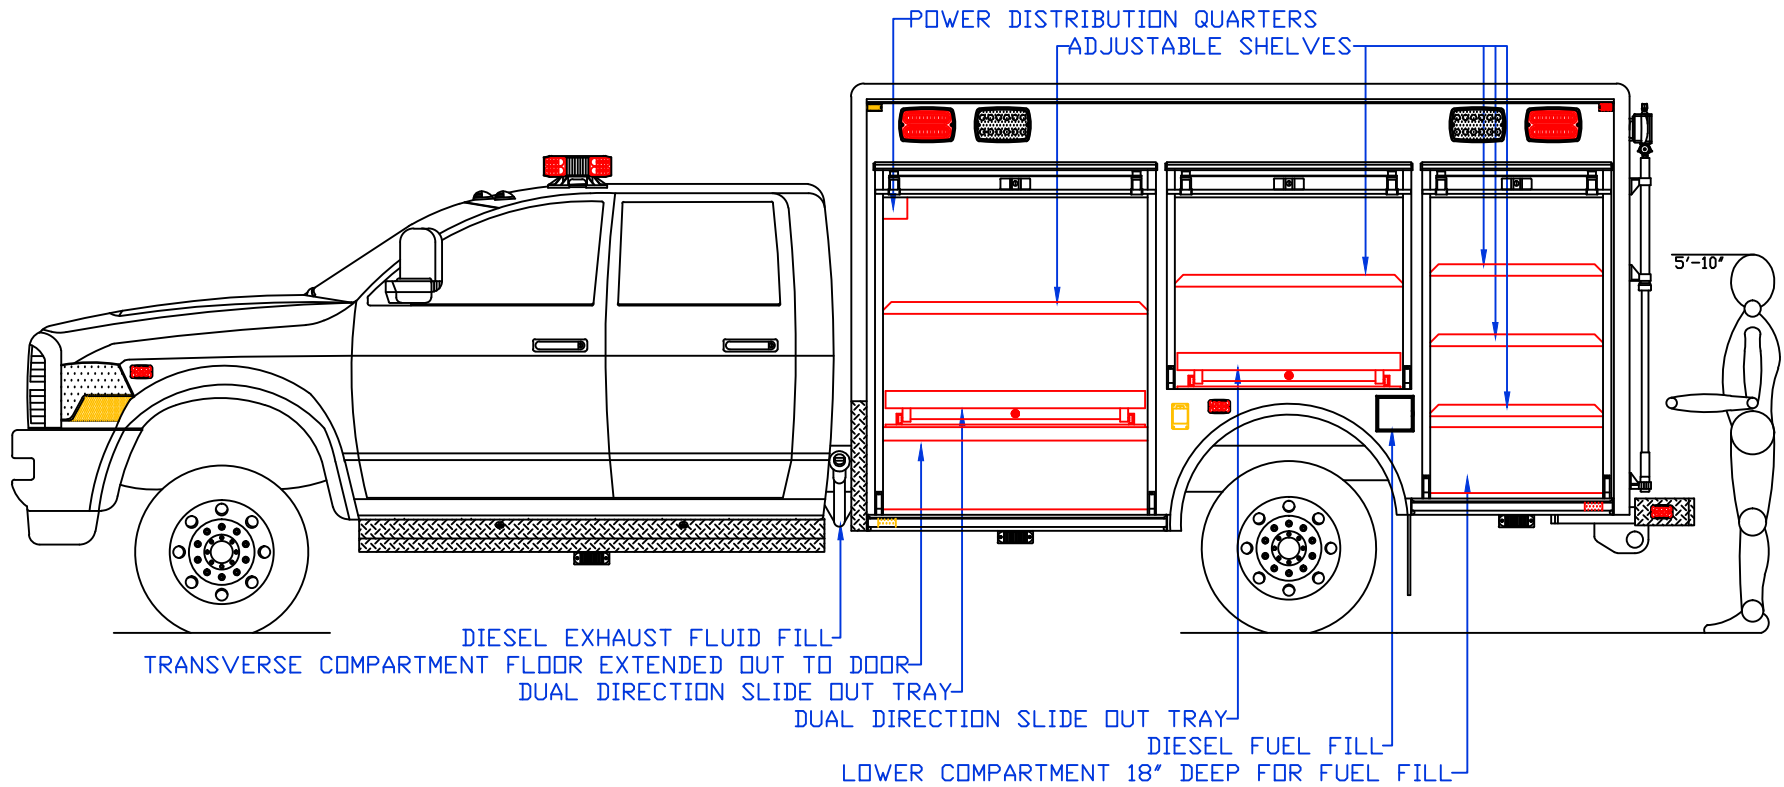

Maintainer Custom Bodies, Inc. mcbfire.com
909 South East Street (800) 843-4288 Toll Free
Rock Rapids, IA 51246 (712) 472-4725

PROPOSAL FOR: M319 STOCK 12' RESCUE

CUSTOMER APPROVED BY:		PAINT CODE:
VEHICLE TYPE: RESCUE	CHASSIS: RAM 5500 CREW CAB 4X4	
VIEW: STREETSIDE COMPARTMENT LAYOUT	BODY MAT'L: ALUMINUM	
SCALE: NTS	BODY LENGTH: 144"	
DRAWN BY: NRW	APPROVED BY:	
DATE: 9/20/2017	BODY STYLE:	
DWG NO.: M319STOCK12FTRESCUE	REVISION:	

NOTE: ALL DIMENSIONS ARE APPROXIMATE