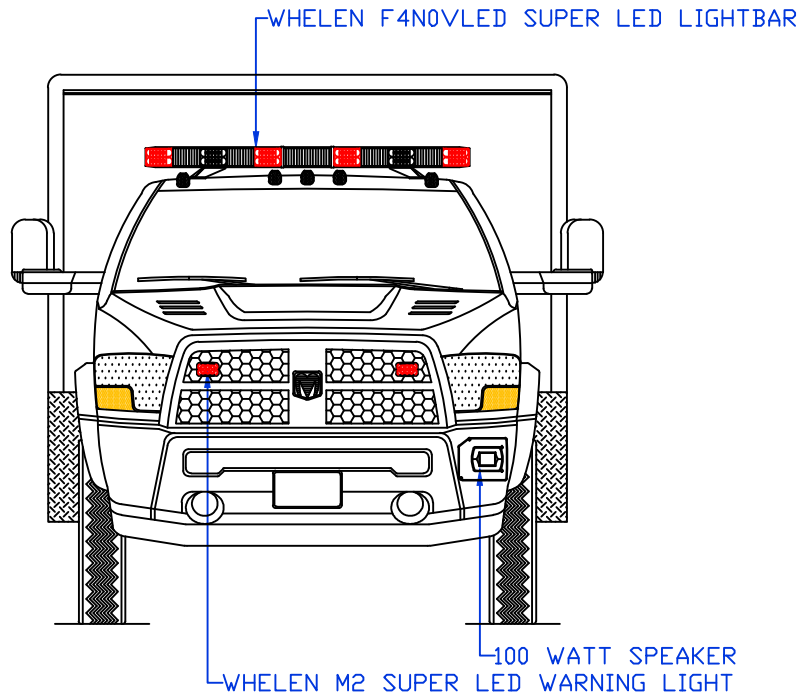

Maintainer Custom Bodies, Inc. mcbfire.com
909 South East Street (800) 843-4288 Toll Free
Rock Rapids, IA 51246 (712) 472-4725

CUSTOMER APPROVED BY:		PAINT CODE:	
VEHICLE TYPE: RESCUE	CHASSIS: RAM 5500 CREW CAB 4X4	BODY MAT'L: ALUMINUM	BODY LENGTH: 144"
VIEW: FRONT	APPROVED BY:	BODY STYLE:	REVISION:
SCALE: NTS	DATE: 9/20/2017	DWG NO.: M319STOCK12FTRESCUE	

PROPOSAL FOR: M319 STOCK 12' RESCUE

NOTE: ALL DIMENSIONS ARE APPROXIMATE