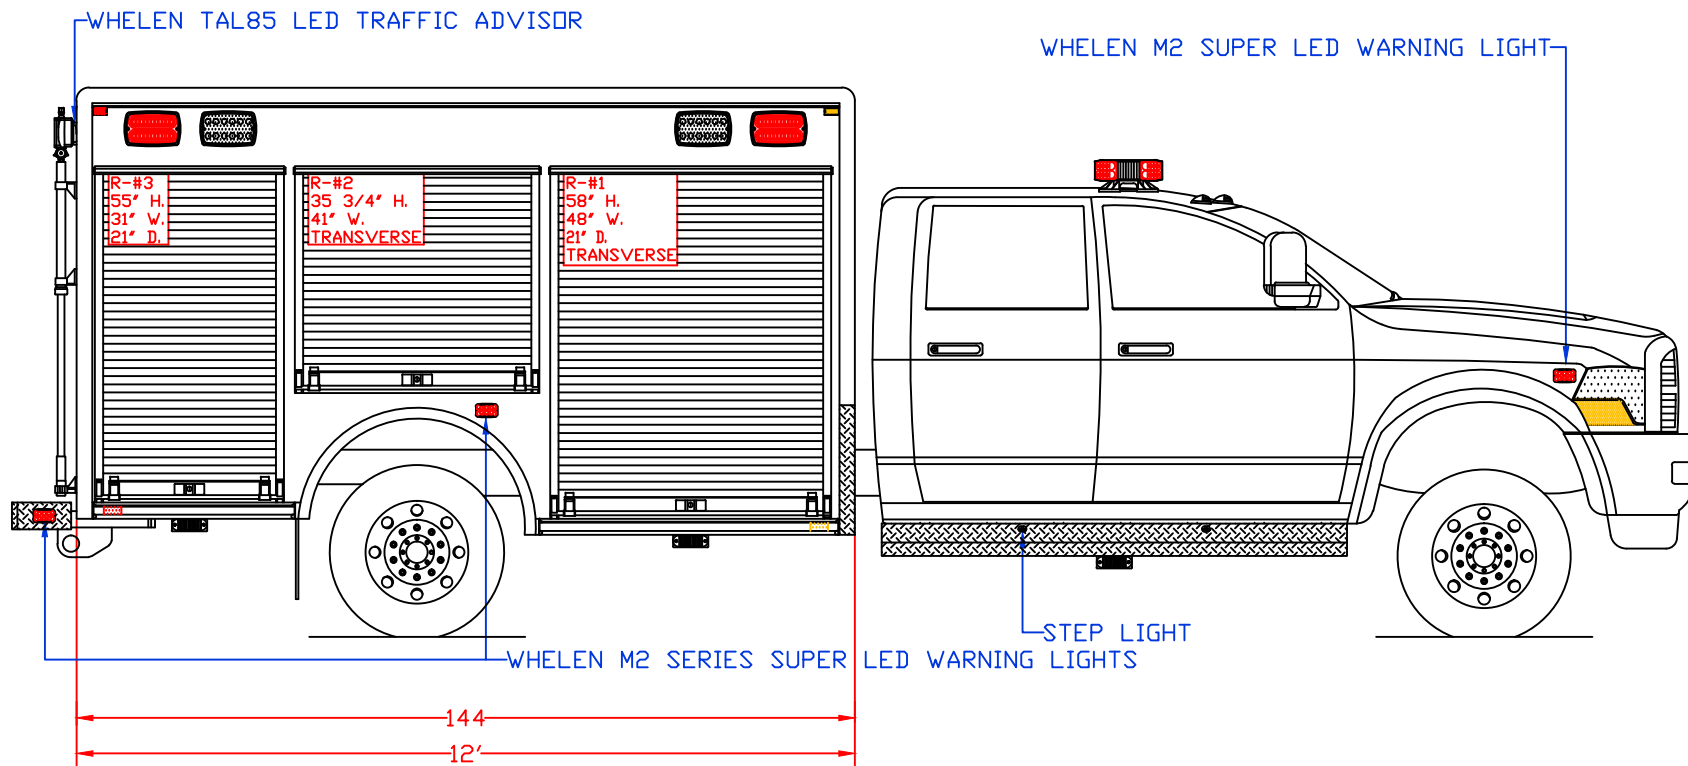

Maintainer *mcbfire.com*
Custom Bodies, Inc.
909 South East Street (800) 843-4288 Toll Free
Rock Rapids, IA 51246 (712) 472-4725

PROPOSAL FOR: M319 STOCK 12' RESCUE

CUSTOMER APPROVED BY:		PAINT CODE:
VEHICLE TYPE: RESCUE	CHASSIS: RAM 5500 CREW CAB 4X4	
VIEW: CURBSIDE	BODY MAT'L: ALUMINUM	
SCALE: NTS	BODY LENGTH: 144"	
DRAWN BY: NRW	APPROVED BY:	
DATE: 9/20/2017	BODY STYLE:	
DWG NO.: M319STOCK12FTRESCUE	REVISION:	

NOTE: ALL DIMENSIONS ARE APPROXIMATE