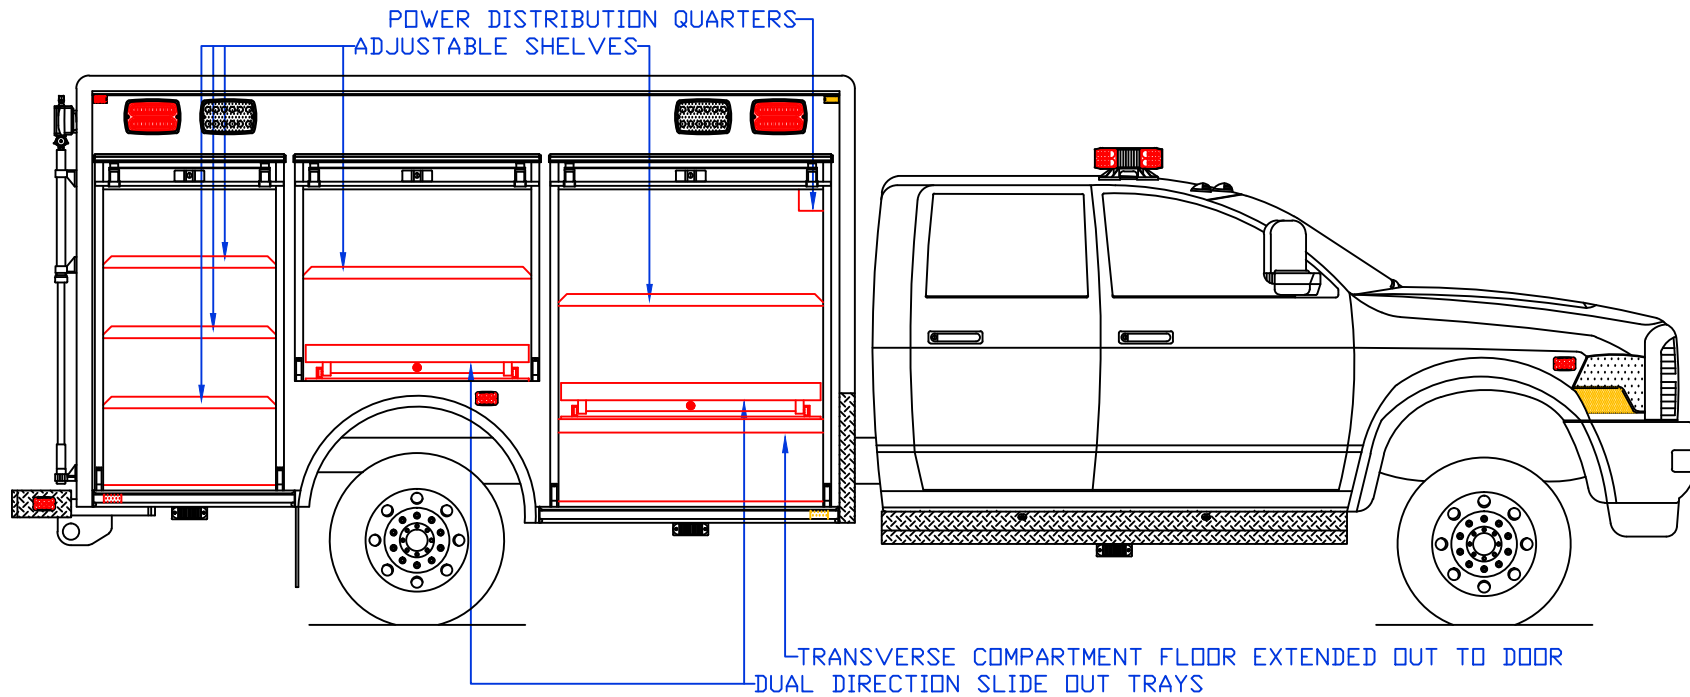

Maintainer *Custom Bodies, Inc.*
909 South East Street (800) 843-4288 Toll Free
Rock Rapids, IA 51246 (712) 472-4725

mcbfire.com

CUSTOMER APPROVED BY:		PAINT CODE:
VEHICLE TYPE: RESCUE	CHASSIS: RAM 5500 CREW CAB 4X4	
VIEW: CURBSIDE COMPARTMENT LAYOUT	BODY MAT'L: ALUMINUM	
SCALE: NTS	BODY LENGTH: 144"	
DRAWN BY: NRW	APPROVED BY:	
DATE: 9/20/2017	BODY STYLE:	
DWG NO.: M319STOCK12FTRESCUE	REVISION:	

PROPOSAL FOR: M319 STOCK 12' RESCUE

NOTE: ALL DIMENSIONS ARE APPROXIMATE