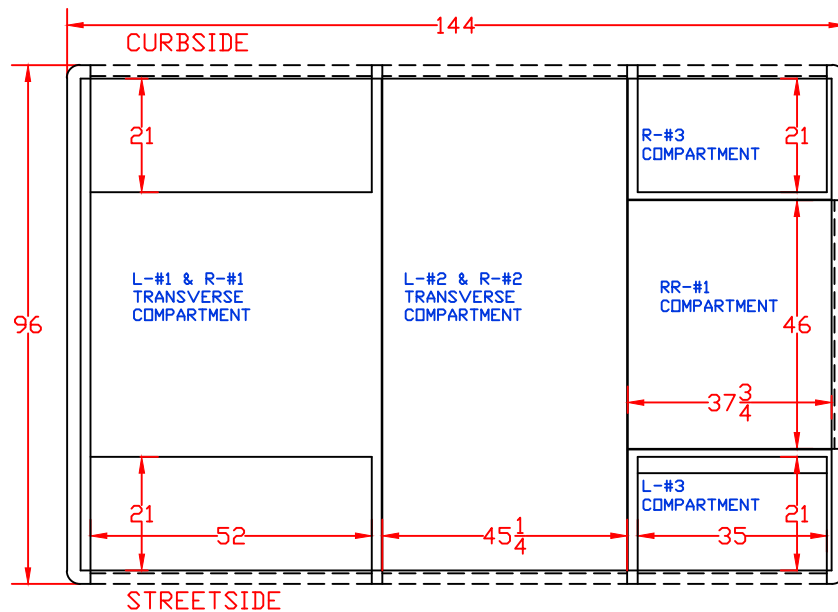

Maintainer Custom Bodies, Inc. mcbfire.com
909 South East Street (800) 843-4288 Toll Free
Rock Rapids, IA 51246 (712) 472-4725

PROPOSAL FOR: M319 STOCK 12' RESCUE

CUSTOMER APPROVED BY:		PAINT CODE:	
VEHICLE TYPE: RESCUE	VIEW: TOP	CHASSIS: RAM 5500 CREW CAB 4X4	BODY MAT'L: ALUMINUM
SCALE: NTS	DRAWN BY: NRW	BODY LENGTH: 144"	APPROVED BY:
DATE: 9/20/2017	DWG NO.: M319STOCK12FTRESCUE	BODY STYLE:	REVISION:

NOTE: ALL DIMENSIONS ARE APPROXIMATE