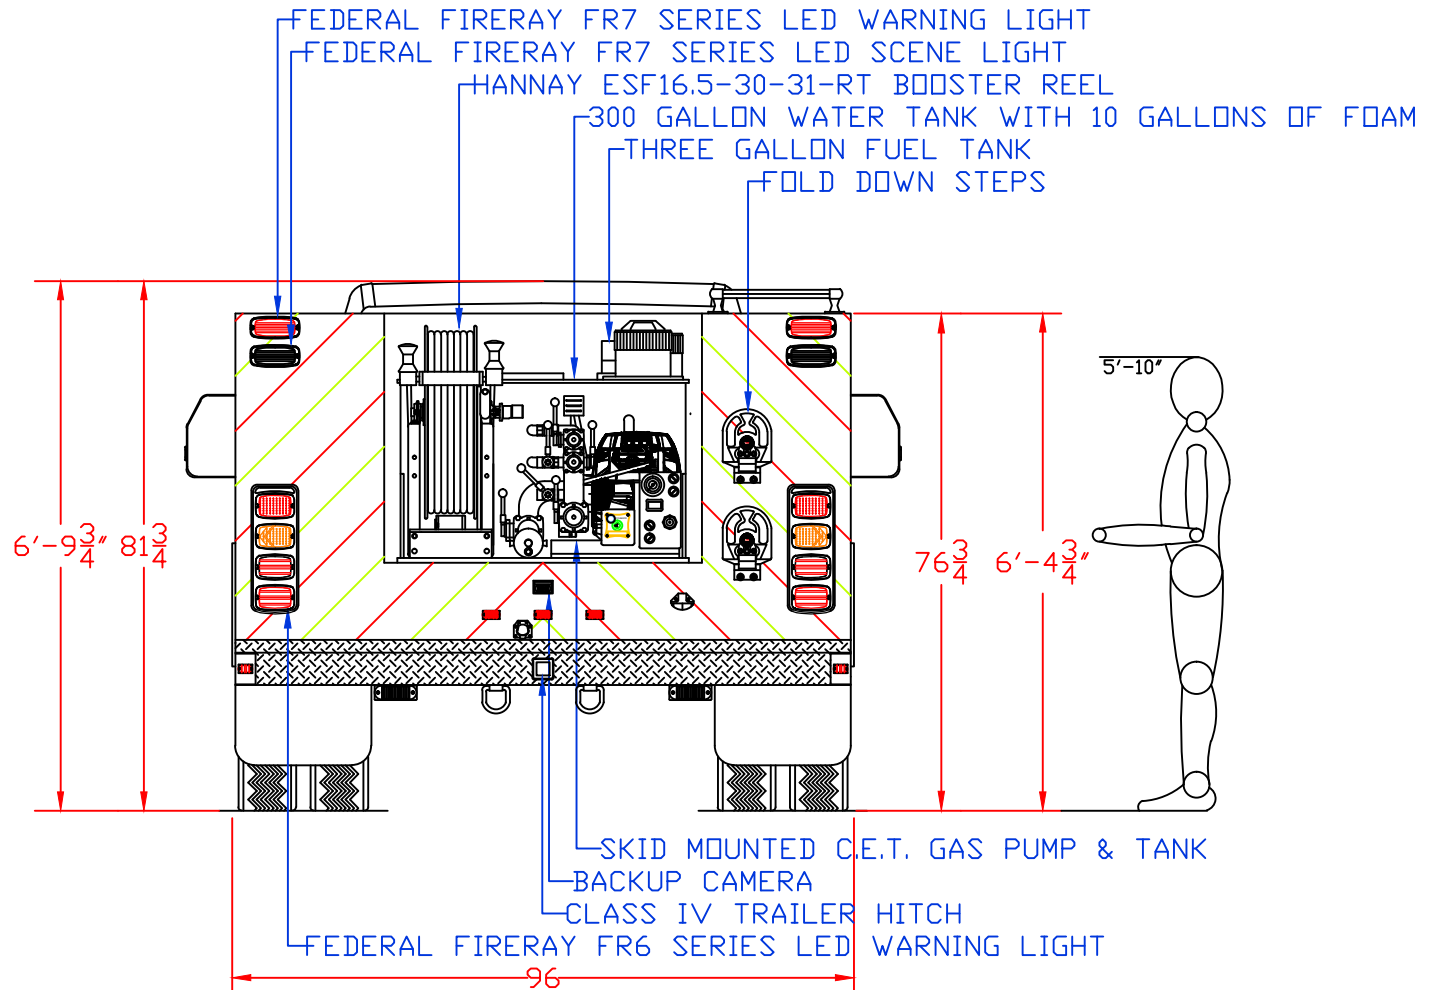

Maintainer Custom Bodies, Inc.
909 South East Street
Rock Rapids, IA 51246
(800) 843-4288 Toll Free
(712) 472-4725

mcbfire.com

CUSTOMER APPROVED BY:

PAINT CODE:

VEHICLE TYPE: QUICK ATTACK

CHASSIS: FORD F-550 REGULAR CAB 4X4

VIEW: REAR

BODY MAT'L: ALUMINUM

SCALE: NTS

BODY LENGTH: 109"

DRAWN BY: NRW

APPROVED BY:

DATE: 10/8/2019

BODY STYLE:

DWG NO.: 207356LOWPROSPITFIRE

REVISION:

STOCK 207356 LOW PROFILE SPITFIRE

NOTE: ALL DIMENSIONS ARE APPROXIMATE