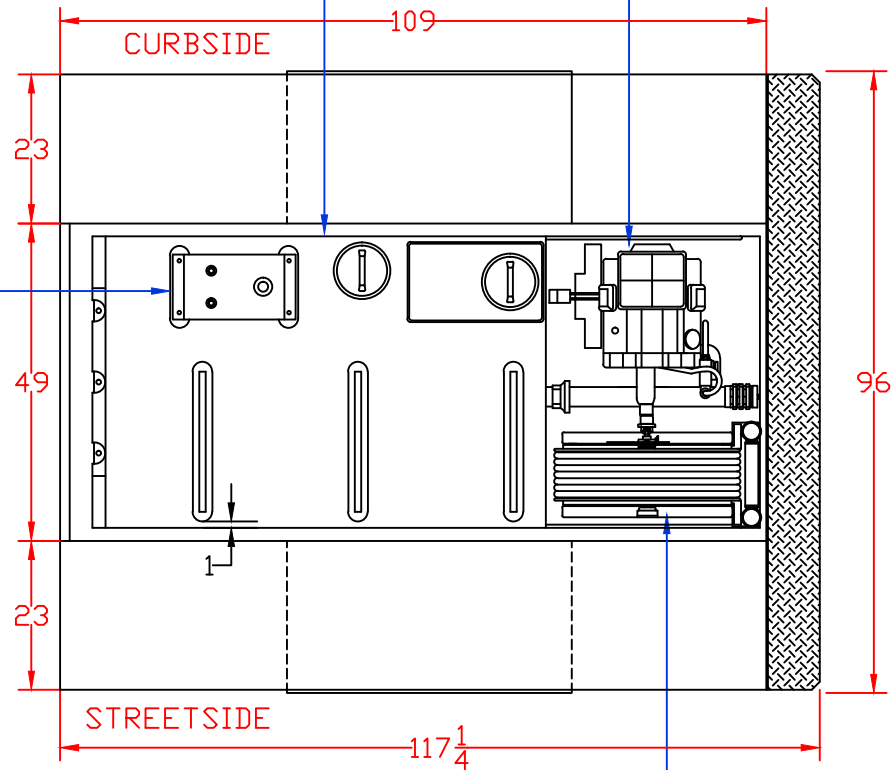

SKID MOUNTED C.E.T. GAS PUMP & TANK
300 GALLON WATER TANK
WITH 10 GALLONS OF FOAM

THREE GALLON FUEL TANK

HANNAY ESF16.5-30-31-RT BOOSTER REEL

Maintainer *Custom Bodies, Inc.*
909 South East Street
Rock Rapids, IA 51246
(800) 843-4288 Toll Free
(712) 472-4725

mcbfire.com

CUSTOMER APPROVED BY:

PAINT CODE:

VEHICLE TYPE: QUICK ATTACK

CHASSIS: FORD F-550 REGULAR CAB 4X4

VIEW: TOP

BODY MAT'L: ALUMINUM

SCALE: NTS

BODY LENGTH: 109"

DRAWN BY: NRW

APPROVED BY:

DATE: 10/8/2019

BODY STYLE:

DWG NO.: 207356LOWPROSPITFIRE

REVISION:

STOCK 207356 LOW PROFILE SPITFIRE

NOTE: ALL DIMENSIONS ARE APPROXIMATE