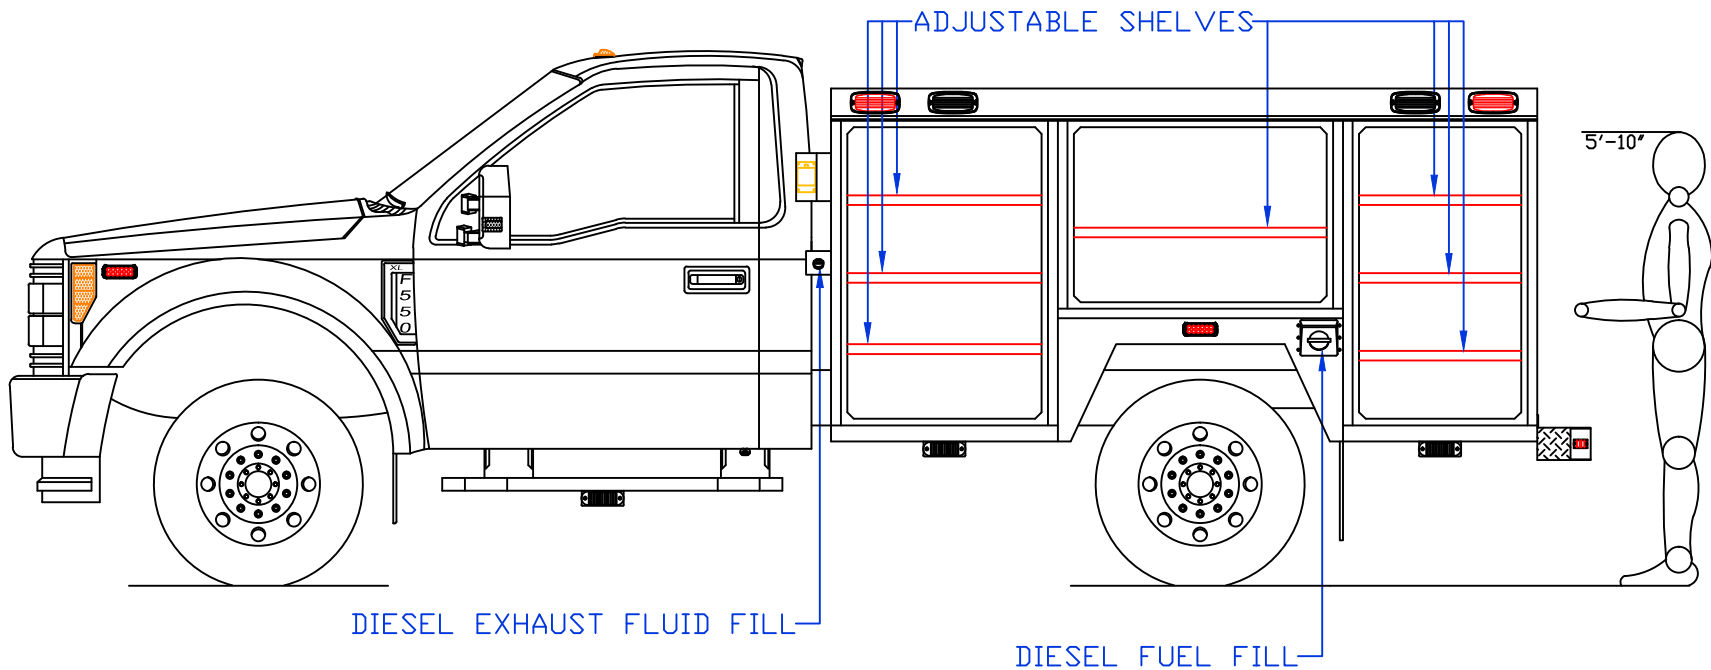

Maintainer Custom Bodies, Inc.
909 South East Street
Rock Rapids, IA 51246
(800) 843-4288 Toll Free
(712) 472-4725

mcbfire.com

CUSTOMER APPROVED BY: _____ PAINT CODE: _____

VEHICLE TYPE: QUICK ATTACK	CHASSIS: FORD F-550 REGULAR CAB 4X4
VIEW: STREETSIDE COMPARTMENT LAYOUT	BODY MAT'L: ALUMINUM
SCALE: NTS	BODY LENGTH: 109"
DRAWN BY: NRW	APPROVED BY: _____
DATE: 10/8/2019	BODY STYLE: _____
DWG NO.: 207356LOWPROSPITFIRE	REVISION: _____

STOCK 207356 LOW PROFILE SPITFIRE

NOTE: ALL DIMENSIONS ARE APPROXIMATE