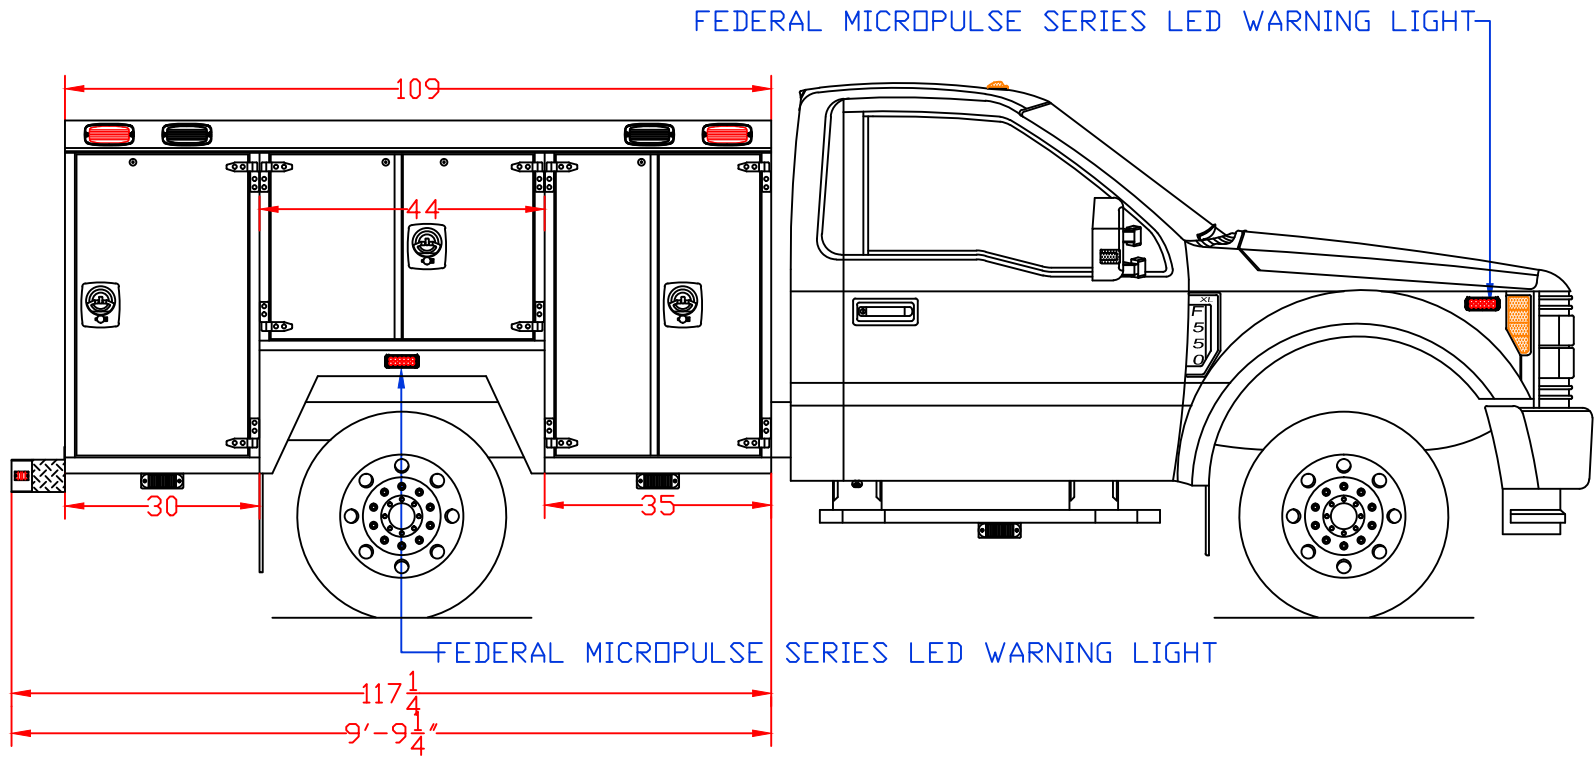

Maintainer *Custom Bodies, Inc.*
909 South East Street
Rock Rapids, IA 51246

mcbfire.com

(800) 843-4288 Toll Free
(712) 472-4725

CUSTOMER APPROVED BY:

PAINT CODE:

VEHICLE TYPE: QUICK ATTACK
VIEW: CURBSIDE
SCALE: NTS
DRAWN BY: NRW
DATE: 10/8/2019
DWG NO.: 207356LOWPROSPITFIRE

CHASSIS: FORD F-550 REGULAR CAB 4X4
BODY MAT'L: ALUMINUM
BODY LENGTH: 109"
APPROVED BY:
BODY STYLE:
REVISION:

STOCK 207356 LOW PROFILE SPITFIRE

NOTE: ALL DIMENSIONS ARE APPROXIMATE