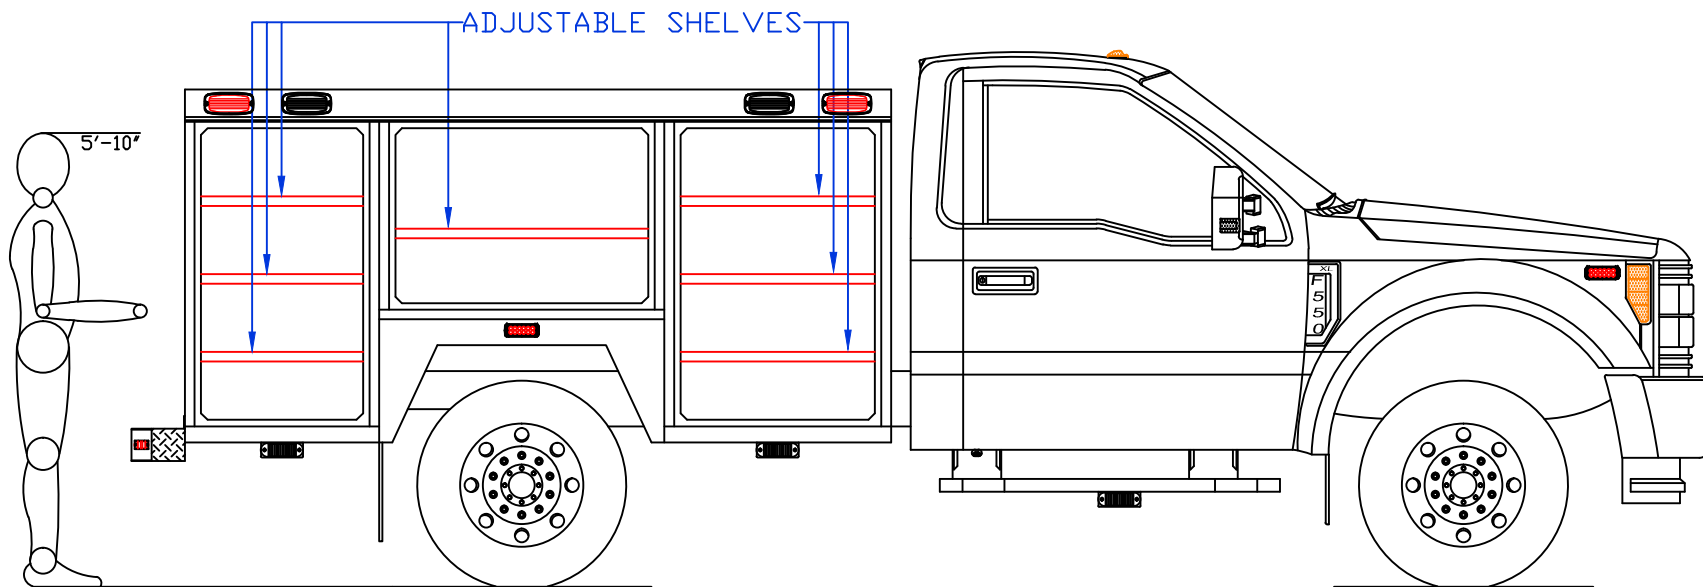

Maintainer Custom Bodies, Inc.
909 South East Street
Rock Rapids, IA 51246

mcbfire.com

(800) 843-4288 Toll Free
(712) 472-4725

CUSTOMER APPROVED BY:

PAINT CODE:

VEHICLE TYPE: QUICK ATTACK
VIEW: CURBSIDE COMPARTMENT LAYOUT
SCALE: NTS
DRAWN BY: NRW
DATE: 10/8/2019
DWG NO.: 207356LOWPROSPITFIRE

CHASSIS: FORD F-550 REGULAR CAB 4X4
BODY MAT'L: ALUMINUM
BODY LENGTH: 109"
APPROVED BY:
BODY STYLE:
REVISION:

STOCK 207356 LOW PROFILE SPITFIRE

NOTE: ALL DIMENSIONS ARE APPROXIMATE