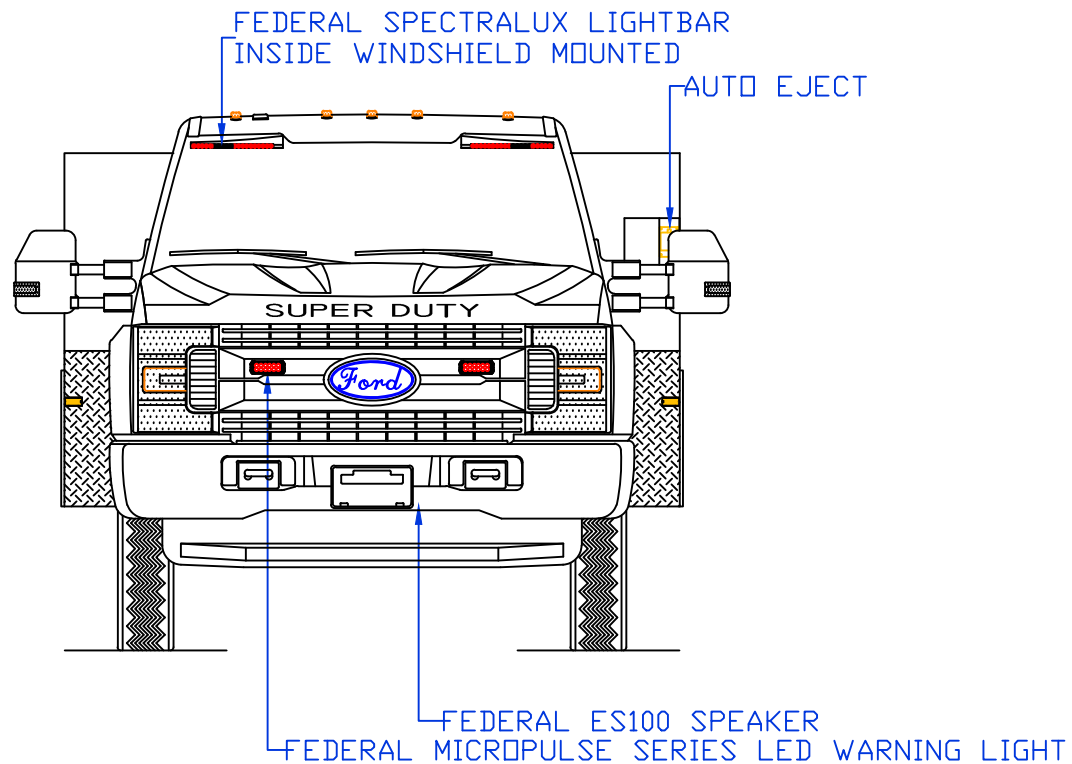

DRAWN BY: NRW

APPROVED BY:

DATE: 10/8/2019

BODY STYLE:

DWG NO.: 207356LOWPROSPITFIRE

REVISION:

STOCK 207356 LOW PROFILE SPITFIRE

NOTE: ALL DIMENSIONS ARE APPROXIMATE