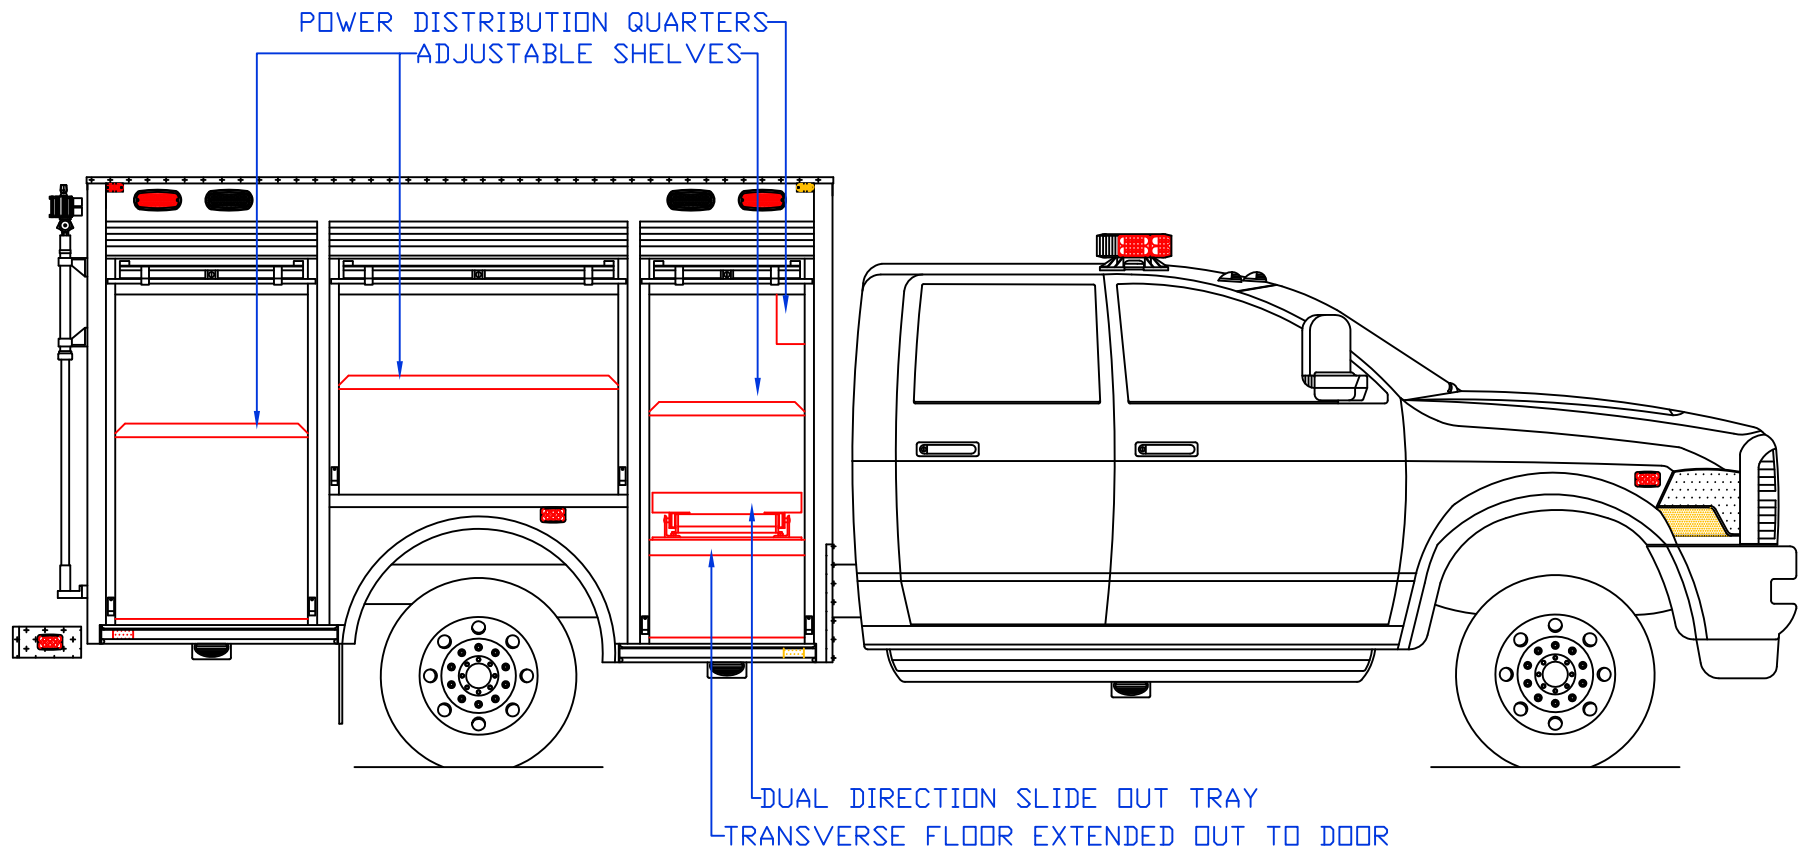

CUSTOMER APPROVED BY: _____

Maintainer Custom Bodies, Inc.
909 South East Street
Rock Rapids, IA 51246
(800) 843-4288 Toll Free
(712) 472-4725 Phone

VEHICLE TYPE: QUICK ATTACK	CHASSIS: RAM 5500 CREW CAB 4X4
VIEW: CURBSIDE COMPARTMENT LAYOUT	BODY MAT'L: ALUMINUM
SCALE: NTS	BODY LENGTH: 120"
DRAWN BY: NRW	APPROVED BY:
DATE: 8/14/2014	BODY STYLE:
DWG NO.: POSTTX	REVISION:

PROPOSAL FOR: POST, TEXAS VOLUNTEER FIRE DEPARTMENT