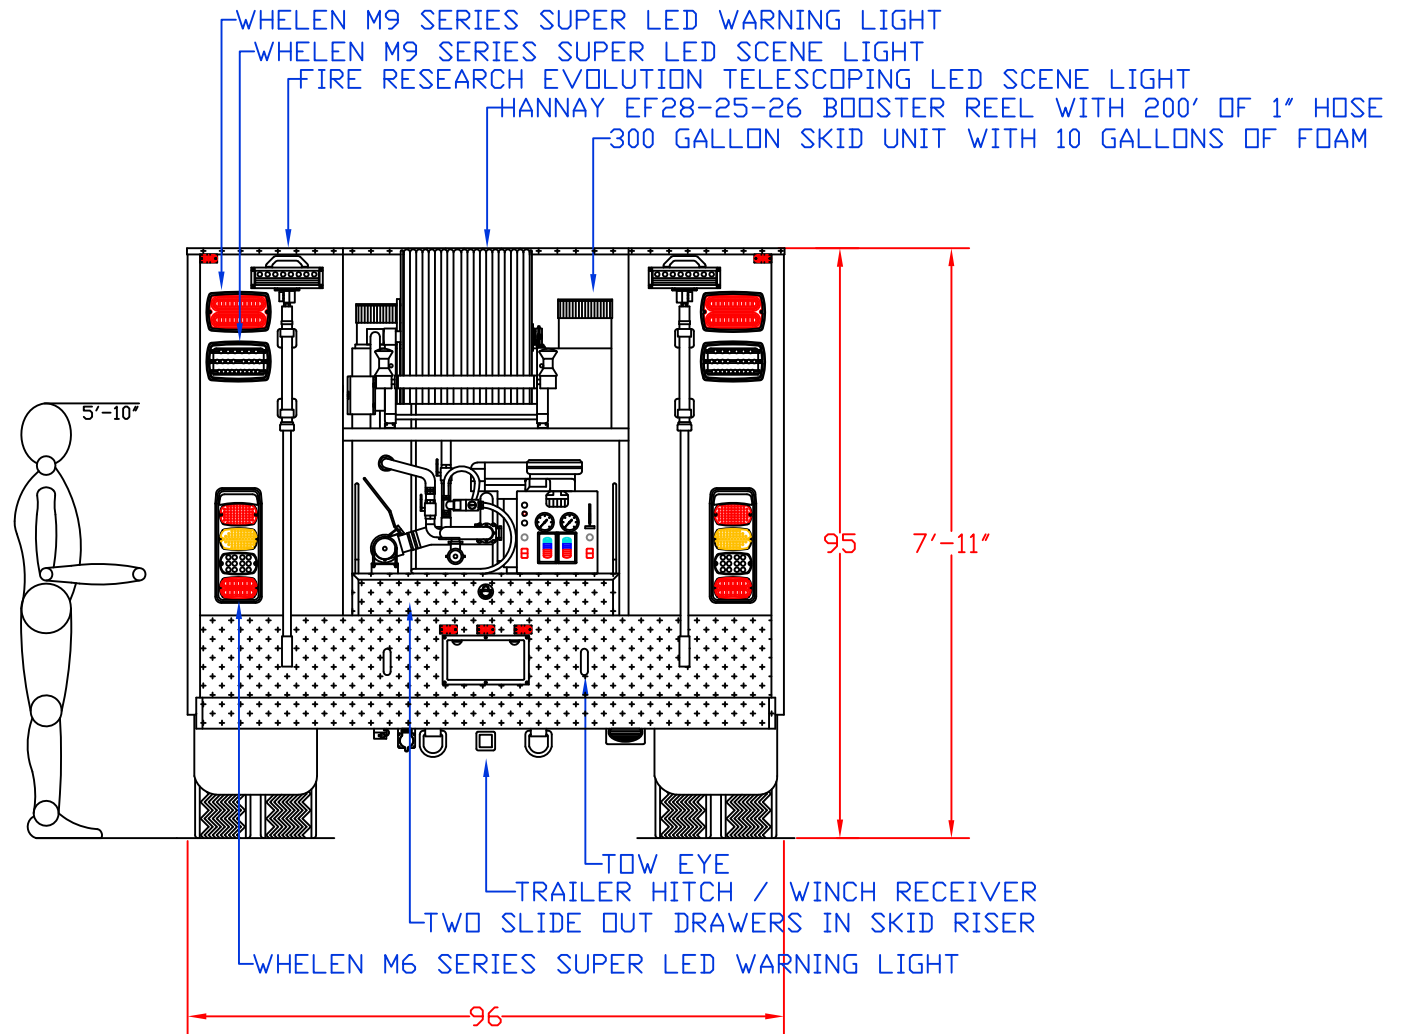

VEHICLE TYPE: QUICK ATTACK	CHASSIS: RAM 5500 CREW CAB 4X4
VIEW: STREETSIDE	BODY MAT'L: ALUMINUM
SCALE: NTS	BODY LENGTH: 120"
DRAWN BY: NRW	APPROVED BY:
DATE: 8/14/2014	BODY STYLE:
DWG NO.: POSTTX	REVISION:

FIRE RESEARCH EVOLUTION TELESCOPING LED SCENE LIGHT

**Maintainer Custom Bodies, Inc.**  
 909 South East Street  
 Rock Rapids, IA 51246  
 (800) 843-4288 Toll Free  
 (712) 472-4725 Phone

<b>CUSTOMER APPROVED BY:</b>	
VEHICLE TYPE: QUICK ATTACK	CHASSIS: RAM 5500 CREW CAB 4X4
VIEW: CURBSIDE	BODY MAT'L: ALUMINUM
SCALE: NTS	BODY LENGTH: 120"
DRAWN BY: NRW	APPROVED BY:
DATE: 8/14/2014	BODY STYLE:
DWG NO.: POSTTX	REVISION:

PROPOSAL FOR: POST, TEXAS VOLUNTEER FIRE DEPARTMENT

CUSTOMER APPROVED BY:

VEHICLE TYPE: QUICK ATTACK  
 VIEW: REAR  
 SCALE: NTS  
 DRAWN BY: NRW  
 DATE: 8/14/2014  
 DWG NO.: POSTTX

CHASSIS: RAM 5500 CREW CAB 4X4  
 BODY MAT'L: ALUMINUM  
 BODY LENGTH: 120"  
 APPROVED BY:  
 BODY STYLE:  
 REVISION:

VEHICLE TYPE: QUICK ATTACK	CHASSIS: RAM 5500 CREW CAB 4X4
VIEW: TOP	BODY MAT'L: ALUMINUM
SCALE: NTS	BODY LENGTH: 120"
DRAWN BY: NRW	APPROVED BY:
DATE: 8/14/2014	BODY STYLE:
DWG NO.: POSTTX	REVISION:

**Maintainer Custom Bodies, Inc.**  
 909 South East Street  
 Rock Rapids, IA 51246  
 (800) 843-4288 Toll Free  
 (712) 472-4725 Phone