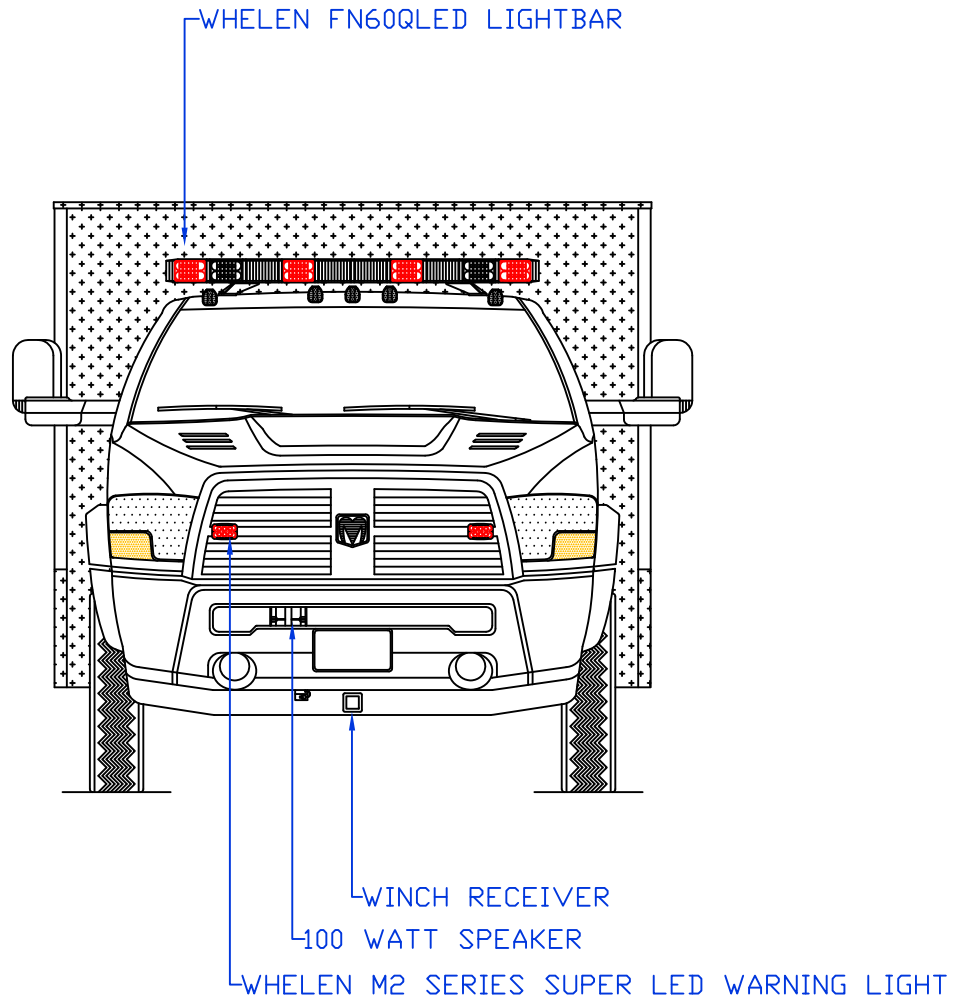

Maintainer Custom Bodies, Inc.
909 South East Street (800) 843-4288 Toll Free
Rock Rapids, IA 51246 (712) 472-4725 Phone

PROPOSAL FOR: POST, TEXAS VOLUNTEER FIRE DEPARTMENT

CUSTOMER APPROVED BY:	
VEHICLE TYPE: QUICK ATTACK	CHASSIS: RAM 5500 CREW CAB 4X4
VIEW: FRONT	BODY MAT'L: ALUMINUM
SCALE: NTS	BODY LENGTH: 120"
DRAWN BY: NRW	APPROVED BY:
DATE: 8/14/2014	BODY STYLE:
DWG NO.: POSTTX	REVISION: