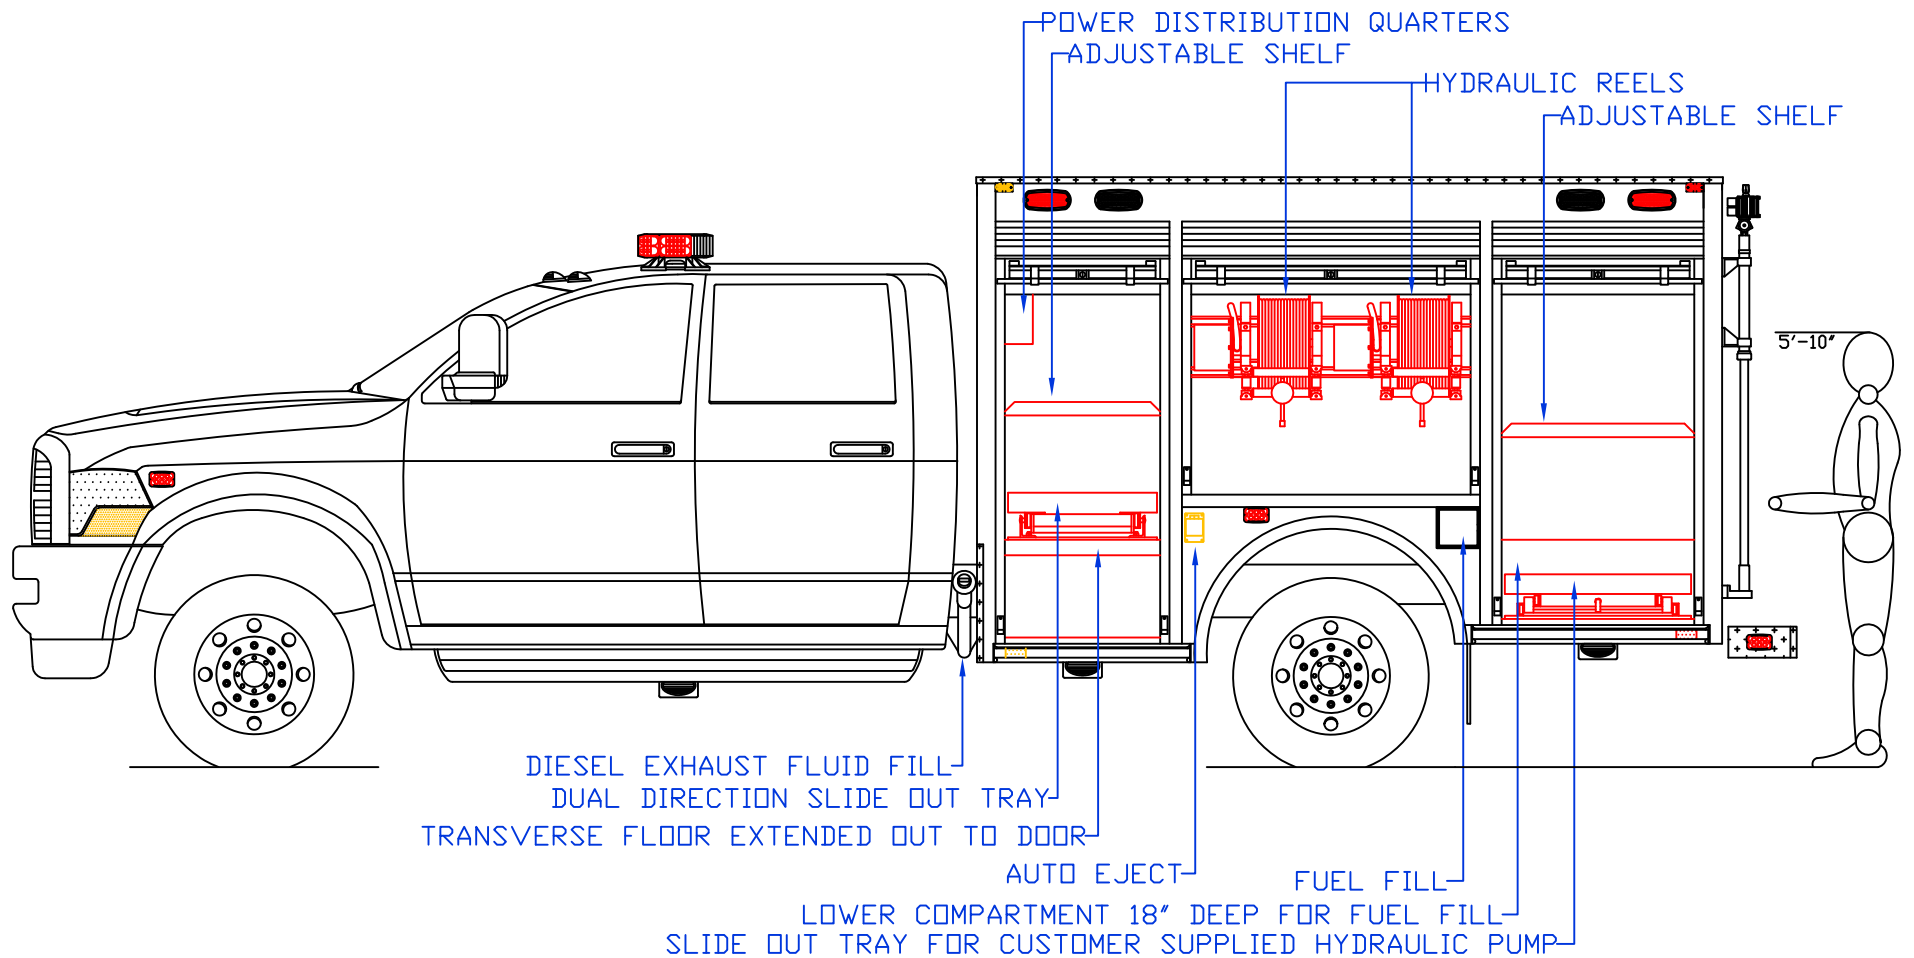

Maintainer Custom Bodies, Inc.
909 South East Street
Rock Rapids, IA 51246
(800) 843-4288 Toll Free
(712) 472-4725 Phone

CUSTOMER APPROVED BY:	
VEHICLE TYPE: QUICK ATTACK	CHASSIS: RAM 5500 CREW CAB 4X4
VIEW: STREETSIDE COMPARTMENT LAYOUT	BODY MAT'L: ALUMINUM
SCALE: NTS	BODY LENGTH: 120"
DRAWN BY: NRW	APPROVED BY:
DATE: 8/14/2014	BODY STYLE:
DWG NO.: POSTTX	REVISION:

PROPOSAL FOR: POST, TEXAS VOLUNTEER FIRE DEPARTMENT