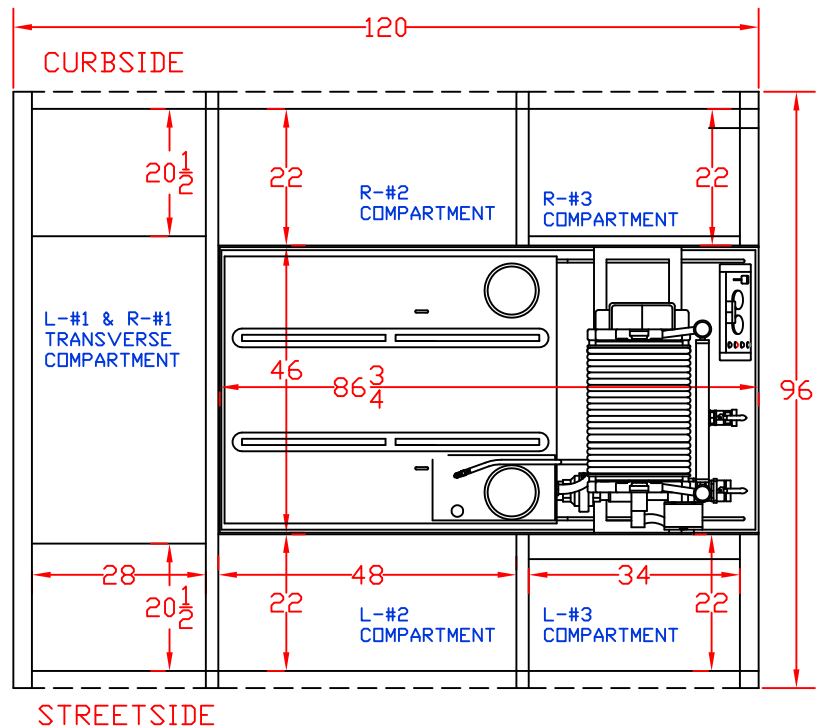

Maintainer Custom Bodies, Inc.
909 South East Street (800) 843-4288 Toll Free
Rock Rapids, IA 51246 (712) 472-4725 Phone

CUSTOMER APPROVED BY: _____

PROPOSAL FOR: POST, TEXAS VOLUNTEER FIRE DEPARTMENT

VEHICLE TYPE: QUICK ATTACK	CHASSIS: RAM 5500 CREW CAB 4X4
VIEW: TOP	BODY MAT'L: ALUMINUM
SCALE: NTS	BODY LENGTH: 120"
DRAWN BY: NRW	APPROVED BY:
DATE: 8/14/2014	BODY STYLE:
DWG NO.: POSTTX	REVISION: