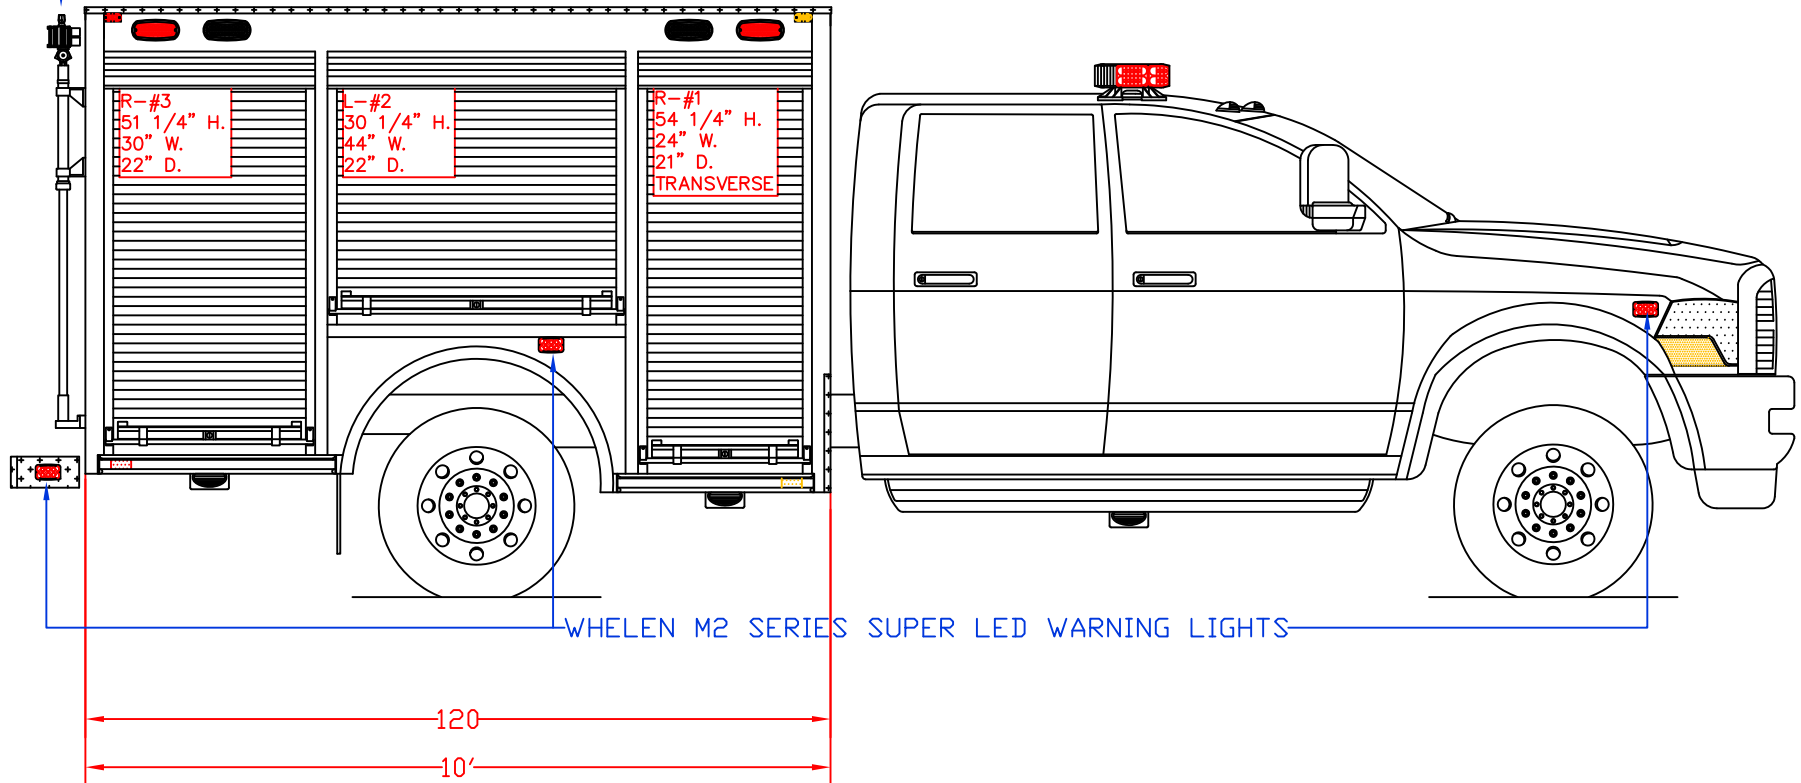

FIRE RESEARCH EVOLUTION TELESCOPING LED SCENE LIGHT

Maintainer Custom Bodies, Inc.
909 South East Street
Rock Rapids, IA 51246
(800) 843-4288 Toll Free
(712) 472-4725 Phone

CUSTOMER APPROVED BY:	
VEHICLE TYPE: QUICK ATTACK	CHASSIS: RAM 5500 CREW CAB 4X4
VIEW: CURBSIDE	BODY MAT'L: ALUMINUM
SCALE: NTS	BODY LENGTH: 120"
DRAWN BY: NRW	APPROVED BY:
DATE: 8/14/2014	BODY STYLE:
DWG NO.: POSTTX	REVISION:

PROPOSAL FOR: POST, TEXAS VOLUNTEER FIRE DEPARTMENT