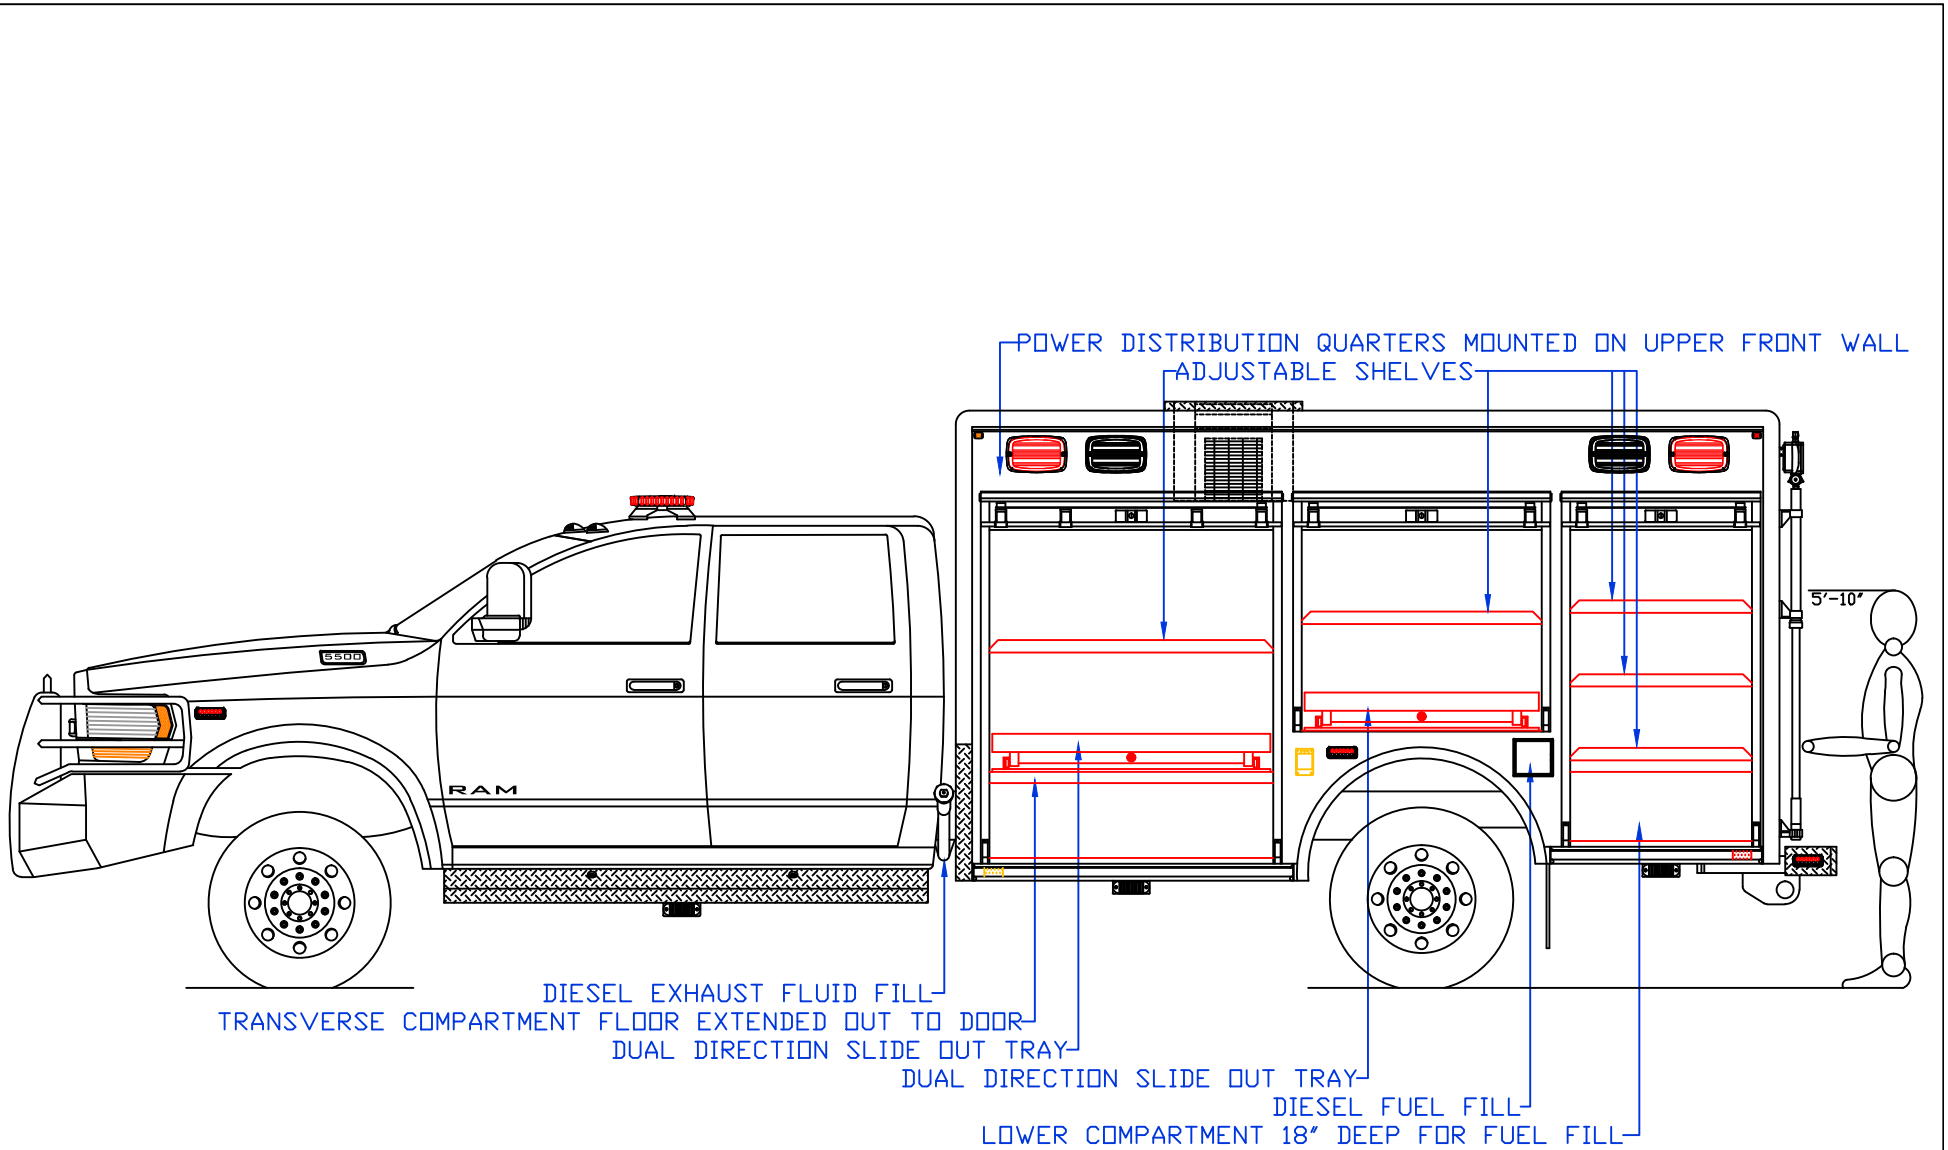

Maintainer Custom Bodies, Inc. mcbfire.com
909 South East Street (800) 843-4288 Toll Free
Rock Rapids, IA 51246 (712) 472-4725

CUSTOMER APPROVED BY:		PAINT CODE:	
VEHICLE TYPE: RESCUE	CHASSIS: RAM 5500 CREW CAB 4X4	BODY MAT'L: ALUMINUM	BODY LENGTH: 145"
VIEW: STREETSIDE COMPARTMENT LAYOUT	APPROVED BY:	BODY STYLE:	REVISION:
SCALE: NTS	DATE: 1/18/2021	DWG NO.: SKYLINEVFD	

SKYLINE VOLUNTEER FIRE DEPARTMENT

NOTE: ALL DIMENSIONS ARE APPROXIMATE