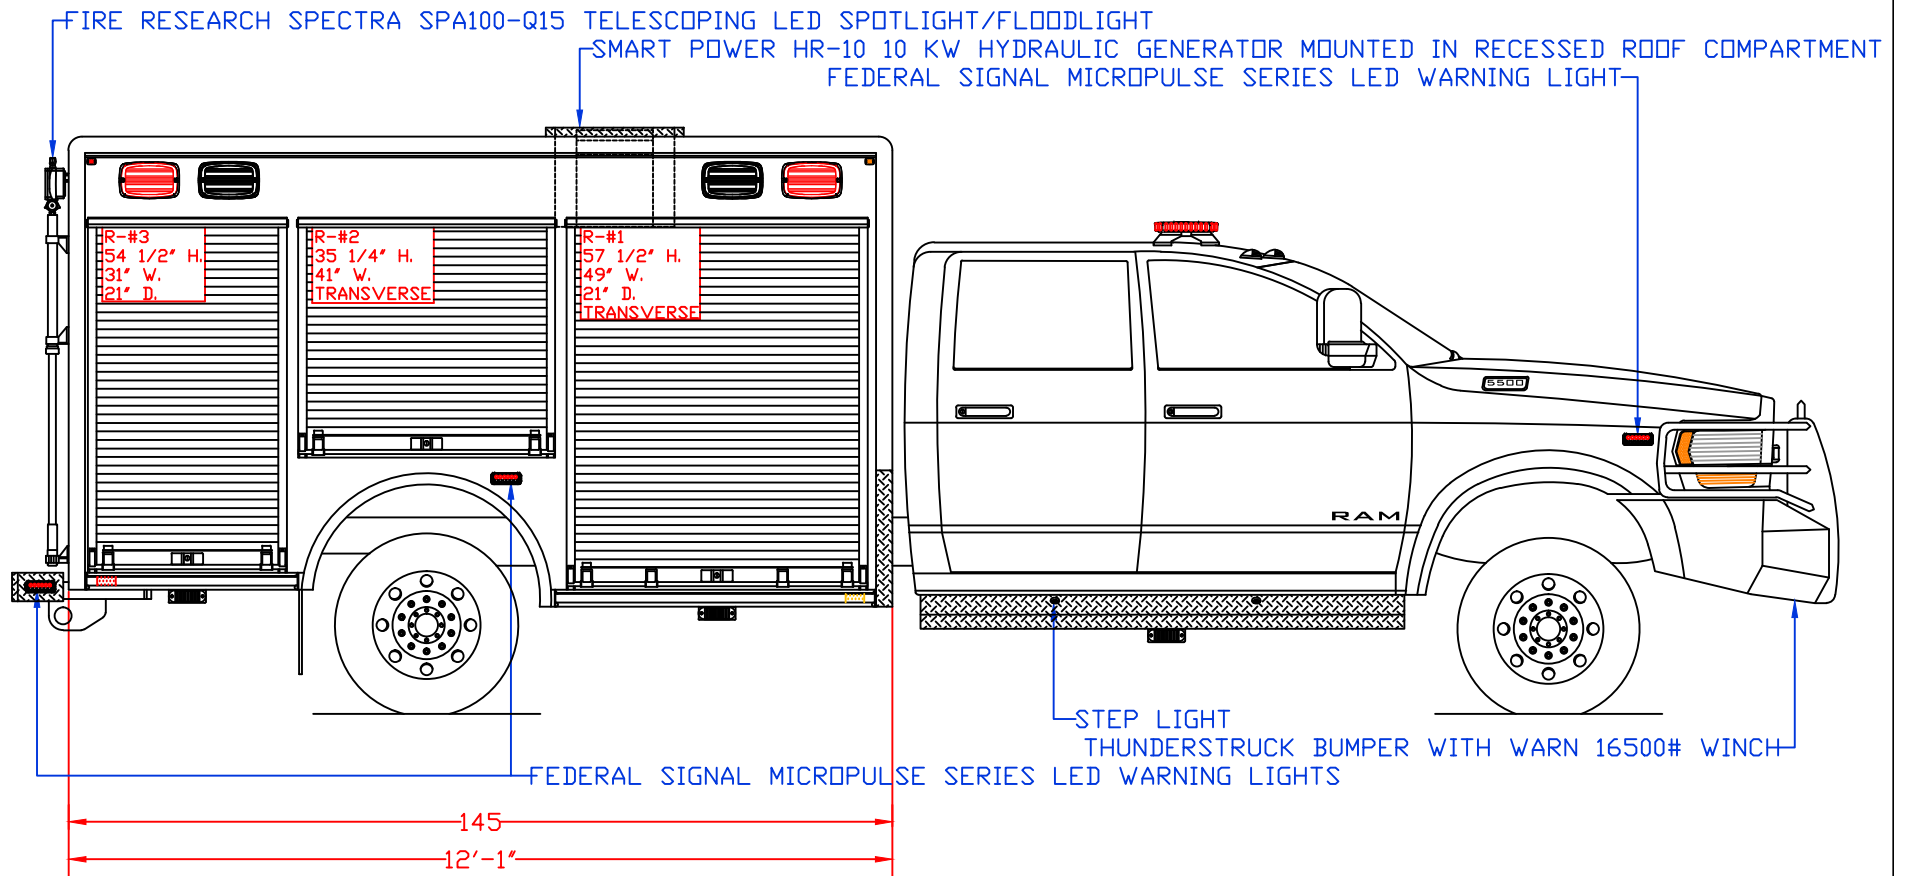

Maintainer Custom Bodies, Inc.
909 South East Street
Rock Rapids, IA 51246
mcbfire.com
(800) 843-4288 Toll Free
(712) 472-4725

CUSTOMER APPROVED BY:		PAINT CODE:	
VEHICLE TYPE: RESCUE	CHASSIS: RAM 5500 CREW CAB 4X4	VEHICLE TYPE: RESCUE	CHASSIS: RAM 5500 CREW CAB 4X4
VIEW: CURBSIDE	BODY MAT'L: ALUMINUM	VIEW: CURBSIDE	BODY MAT'L: ALUMINUM
SCALE: NTS	BODY LENGTH: 145"	SCALE: NTS	BODY LENGTH: 145"
DRAWN BY: NRW	APPROVED BY:	DRAWN BY: NRW	APPROVED BY:
DATE: 1/18/2021	BODY STYLE:	DATE: 1/18/2021	BODY STYLE:
DWG NO.: SKYLINEVFD	REVISION:	DWG NO.: SKYLINEVFD	REVISION:

SKYLINE VOLUNTEER FIRE DEPARTMENT

NOTE: ALL DIMENSIONS ARE APPROXIMATE