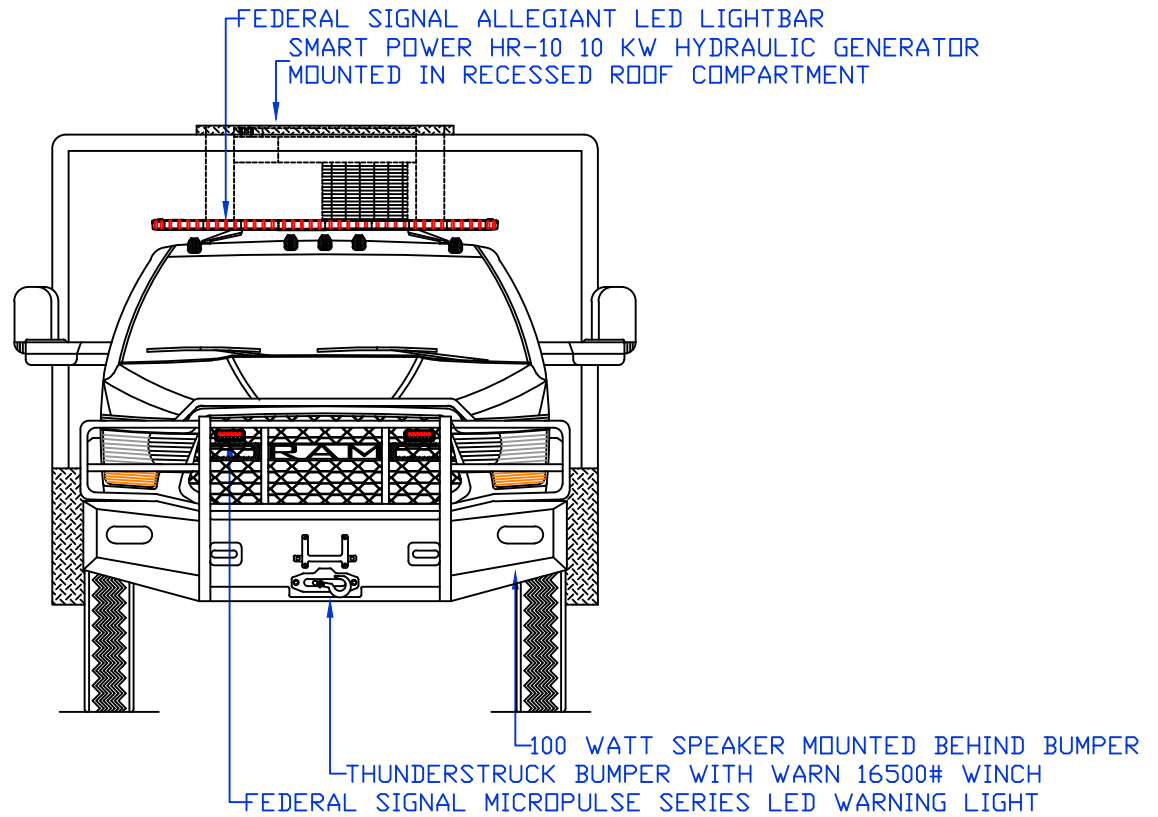

Maintainer *Custom Bodies, Inc.*
909 South East Street
Rock Rapids, IA 51246

mcbfire.com

(800) 843-4288 Toll Free
(712) 472-4725

CUSTOMER APPROVED BY:		PAINT CODE:
VEHICLE TYPE: RESCUE	CHASSIS: RAM 5500 CREW CAB 4X4	BODY MAT'L: ALUMINUM
VIEW: FRONT	SCALE: NTS	BODY LENGTH: 145"
DRAWN BY: NRW	DATE: 1/18/2021	APPROVED BY:
DWG NO.: SKYLINEVFD		BODY STYLE:
		REVISION:

SKYLINE VOLUNTEER FIRE DEPARTMENT

NOTE: ALL DIMENSIONS ARE APPROXIMATE