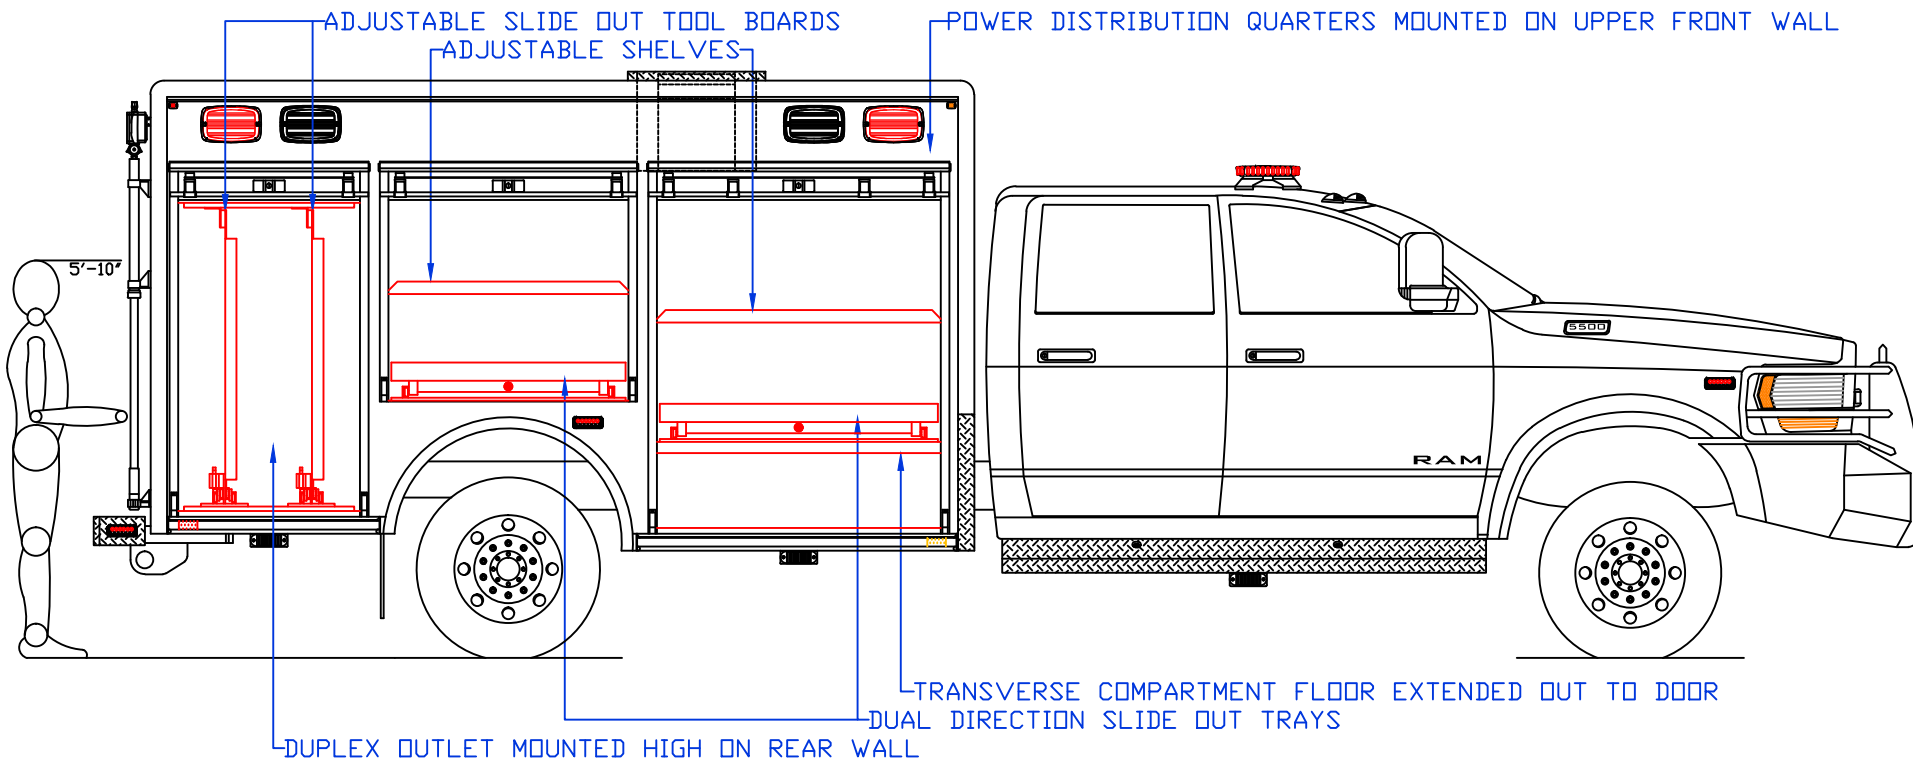

Maintainer *Custom Bodies, Inc.*
909 South East Street
Rock Rapids, IA 51246

mcbfire.com

(800) 843-4288 Toll Free
(712) 472-4725

CUSTOMER APPROVED BY:

PAINT CODE:

VEHICLE TYPE: RESCUE

CHASSIS: RAM 5500 CREW CAB 4X4

VIEW: CURBSIDE COMPARTMENT LAYOUT

BODY MAT'L: ALUMINUM

SCALE: NTS

BODY LENGTH: 145"

DRAWN BY: NRW

APPROVED BY:

DATE: 1/18/2021

BODY STYLE:

DWG NO.: SKYLINEVFD

REVISION:

SKYLINE VOLUNTEER FIRE DEPARTMENT

NOTE: ALL DIMENSIONS ARE APPROXIMATE