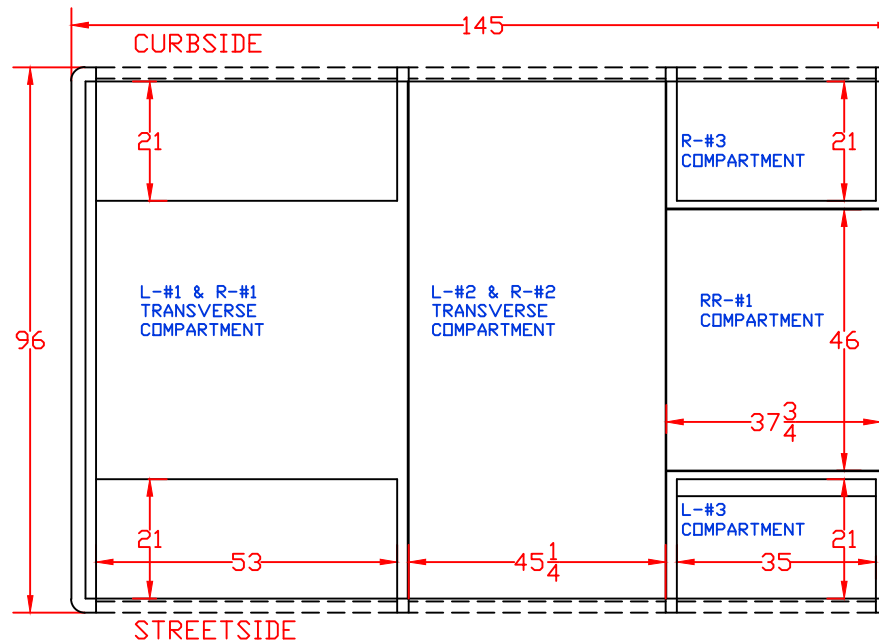

Maintainer Custom Bodies, Inc. mcbfire.com
909 South East Street (800) 843-4288 Toll Free
Rock Rapids, IA 51246 (712) 472-4725

CUSTOMER APPROVED BY:		PAINT CODE:	
VEHICLE TYPE: RESCUE	CHASSIS: RAM 5500 CREW CAB 4X4		
VIEW: TOP	BODY MAT'L: ALUMINUM		
SCALE: NTS	BODY LENGTH: 145"		
DRAWN BY: NRW	APPROVED BY:		
DATE: 1/18/2021	BODY STYLE:		
DWG NO.: SKYLINEVFD	REVISION:		

SKYLINE VOLUNTEER FIRE DEPARTMENT

NOTE: ALL DIMENSIONS ARE APPROXIMATE