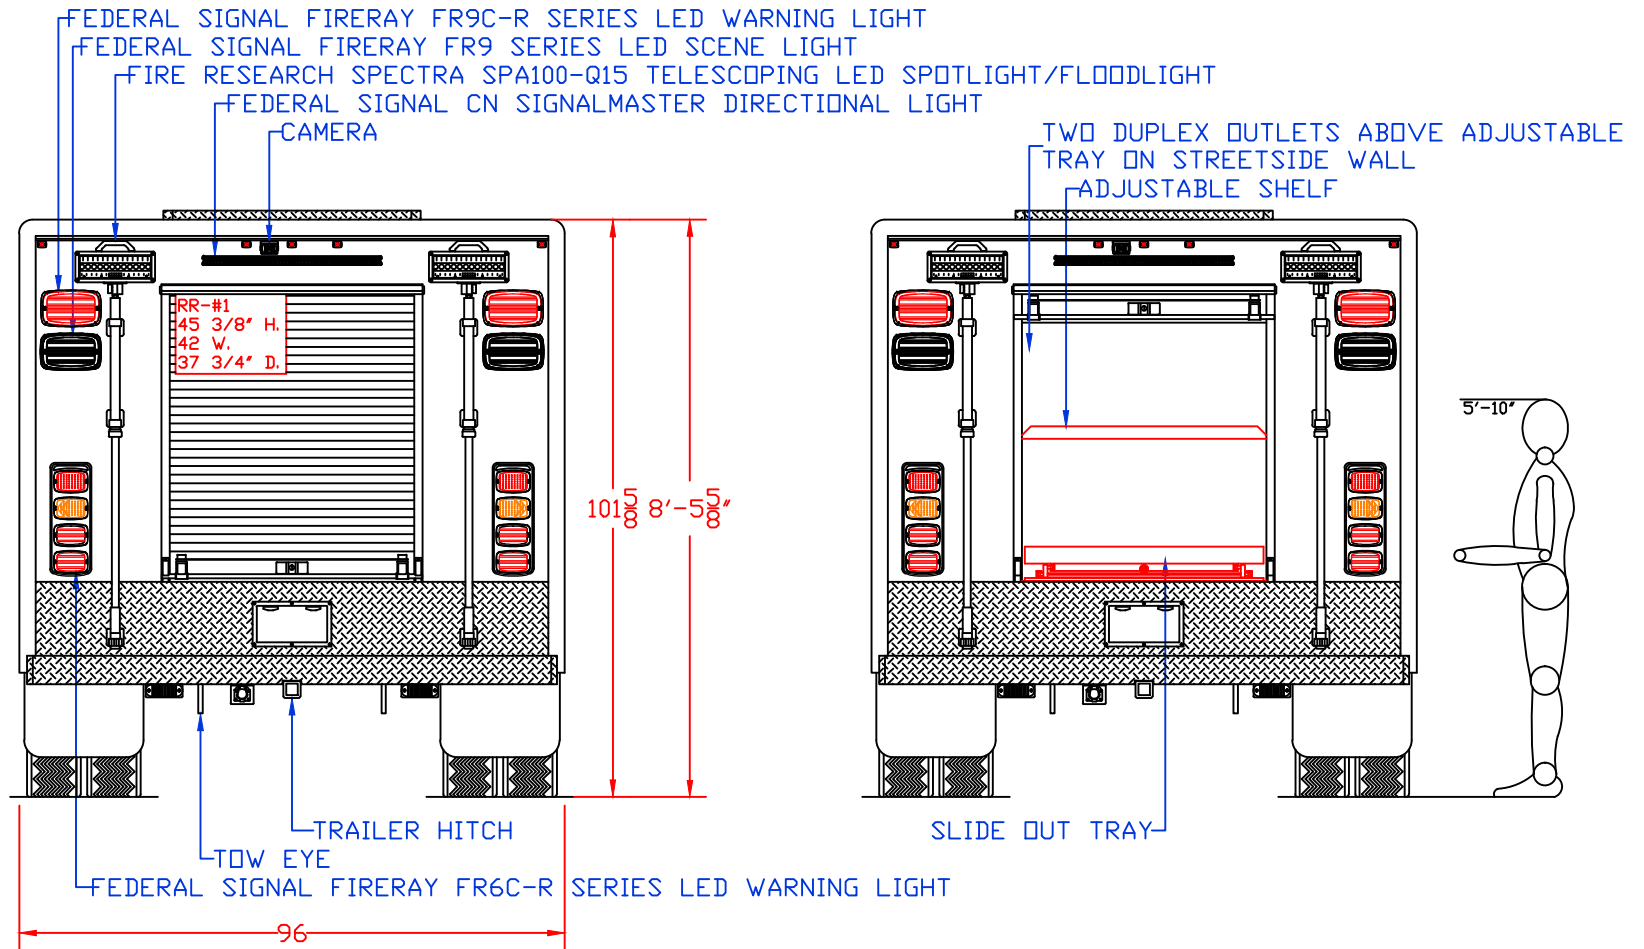

Maintainer Custom Bodies, Inc.
909 South East Street
Rock Rapids, IA 51246

mcbfire.com
(800) 843-4288 Toll Free
(712) 472-4725

CUSTOMER APPROVED BY:		PAINT CODE:	
VEHICLE TYPE: RESCUE	CHASSIS: RAM 5500 CREW CAB 4X4	BODY MAT'L: ALUMINUM	
VIEW: REAR & REAR COMPARTMENT LAYOUT	SCALE: NTS	BODY LENGTH: 145"	
DRAWN BY: NRW	DATE: 1/18/2021	APPROVED BY:	
DWG NO.: SKYLINEVFD	REVISION:	BODY STYLE:	
		REVISION:	

SKYLINE VOLUNTEER FIRE DEPARTMENT

NOTE: ALL DIMENSIONS ARE APPROXIMATE