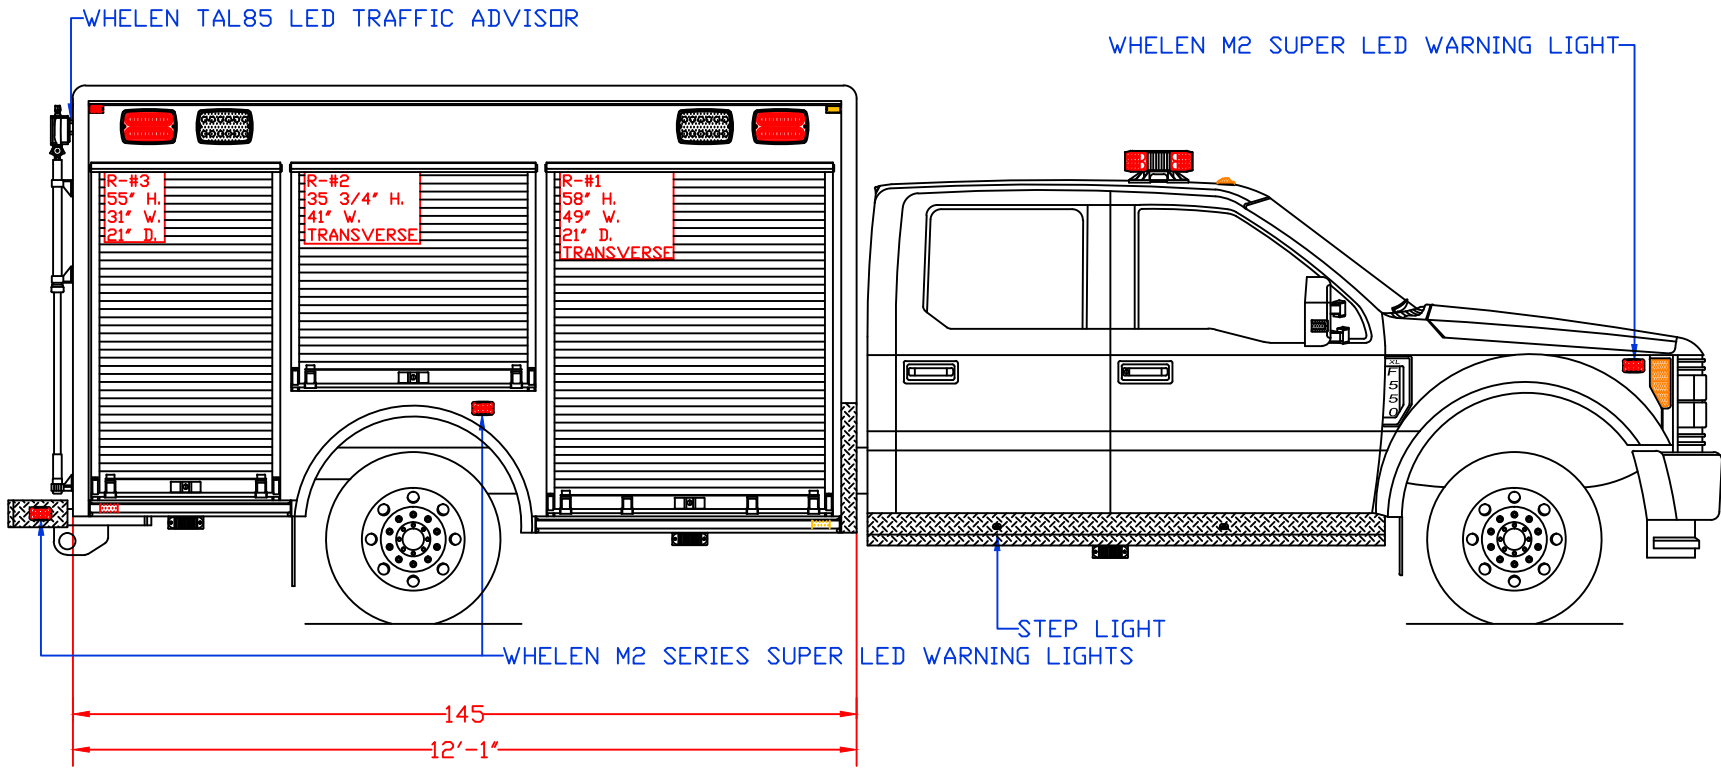

Maintainer Custom Bodies, Inc. mcbfire.com
 909 South East Street (800) 843-4288 Toll Free
 Rock Rapids, IA 51246 (712) 472-4725

PROPOSAL FOR: M341 STOCK 12' RESCUE

CUSTOMER APPROVED BY:		PAINT CODE:	
VEHICLE TYPE: RESCUE		CHASSIS: FORD F-550 CREW CAB 4X4	
VIEW: STREETSIDE		BODY MAT'L: ALUMINUM	
SCALE: NTS		BODY LENGTH: 145"	
DRAWN BY: NRW		APPROVED BY:	
DATE: 9/7/2018		BODY STYLE:	
DWG NO.: M341STOCK12FTRESCUE		REVISION:	

NOTE: ALL DIMENSIONS ARE APPROXIMATE

Maintainer *Custom Bodies, Inc.*
 909 South East Street (800) 843-4288 Toll Free
 Rock Rapids, IA 51246 (712) 472-4725

mcbfire.com

CUSTOMER APPROVED BY:		PAINT CODE:
VEHICLE TYPE: RESCUE	CHASSIS: FORD F-550 CREW CAB 4X4	
VIEW: CURBSIDE	BODY MAT'L: ALUMINUM	
SCALE: NTS	BODY LENGTH: 145"	
DRAWN BY: NRW	APPROVED BY:	
DATE: 9/7/2018	BODY STYLE:	
DWG NO.: M341STOCK12FTRESCUE	REVISION:	