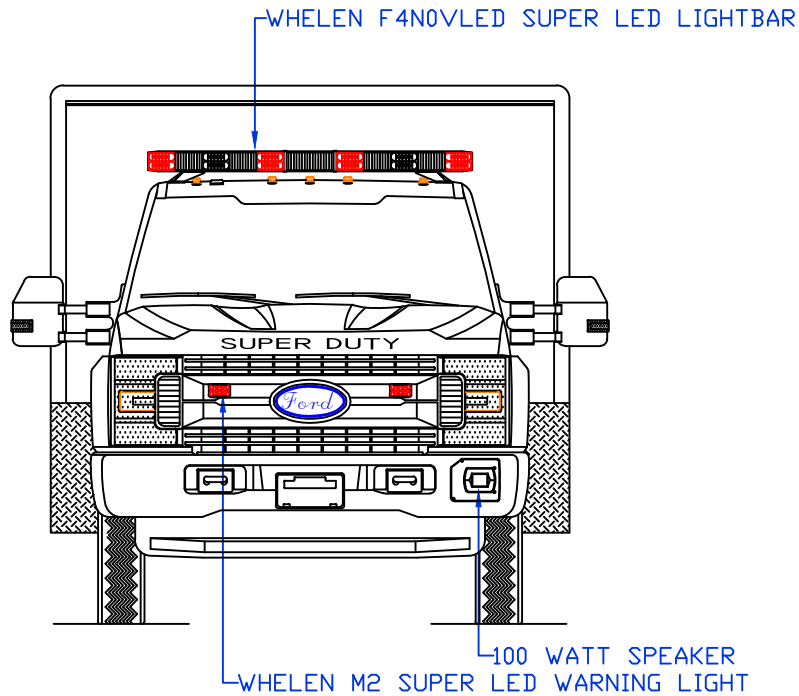

Maintainer Custom Bodies, Inc. mcbfire.com
909 South East Street (800) 843-4288 Toll Free
Rock Rapids, IA 51246 (712) 472-4725

PROPOSAL FOR: M341 STOCK 12' RESCUE

CUSTOMER APPROVED BY:		PAINT CODE:	
VEHICLE TYPE: RESCUE	CHASSIS: FORD F-550 CREW CAB 4X4		
VIEW: FRONT	BODY MAT'L: ALUMINUM		
SCALE: NTS	BODY LENGTH: 145"		
DRAWN BY: NRW	APPROVED BY:		
DATE: 9/7/2018	BODY STYLE:		
DWG NO.: M341STOCK12FTRESCUE	REVISION:		

NOTE: ALL DIMENSIONS ARE APPROXIMATE