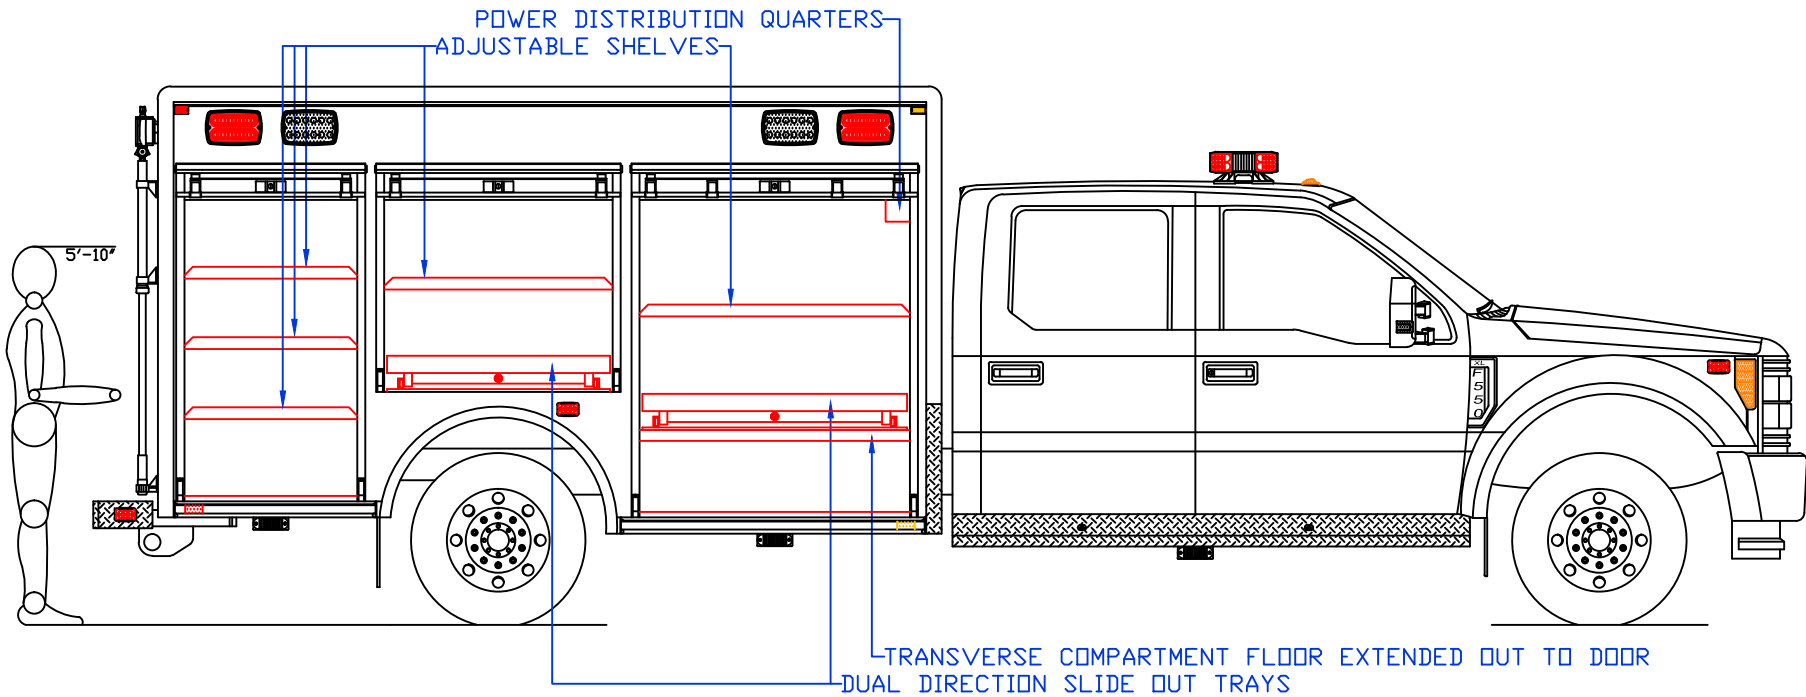

Maintainer *Custom Bodies, Inc.*
909 South East Street (800) 843-4288 Toll Free
Rock Rapids, IA 51246 (712) 472-4725

mcbfire.com

CUSTOMER APPROVED BY:		PAINT CODE:
VEHICLE TYPE: RESCUE	CHASSIS: FORD F-550 CREW CAB 4X4	
VIEW: CURBSIDE COMPARTMENT LAYOUT	BODY MAT'L: ALUMINUM	
SCALE: NTS	BODY LENGTH: 145"	
DRAWN BY: NRW	APPROVED BY:	
DATE: 9/7/2018	BODY STYLE:	
DWG NO.: M341STOCK12FTRESCUE	REVISION:	

PROPOSAL FOR: M341 STOCK 12' RESCUE

NOTE: ALL DIMENSIONS ARE APPROXIMATE