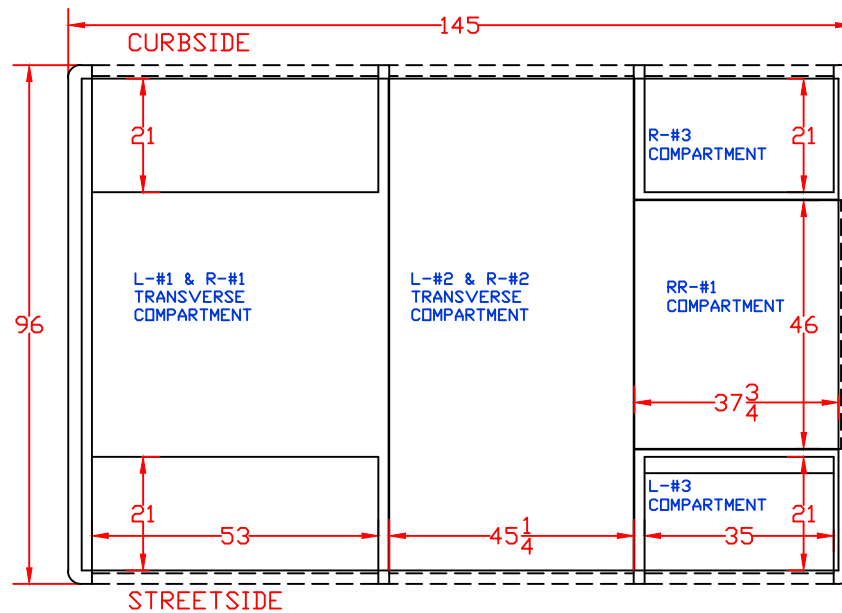

Maintainer *Custom Bodies, Inc.*
909 South East Street (800) 843-4288 Toll Free
Rock Rapids, IA 51246 (712) 472-4725

mcbfire.com

CUSTOMER APPROVED BY:		PAINT CODE:
VEHICLE TYPE: RESCUE	CHASSIS: FORD F-550 CREW CAB 4X4	
VIEW: TOP	BODY MAT'L: ALUMINUM	
SCALE: NTS	BODY LENGTH: 145"	
DRAWN BY: NRW	APPROVED BY:	
DATE: 9/7/2018	BODY STYLE:	
DWG NO.: M341STOCK12FTRESCUE	REVISION:	

PROPOSAL FOR: M341 STOCK 12' RESCUE

NOTE: ALL DIMENSIONS ARE APPROXIMATE