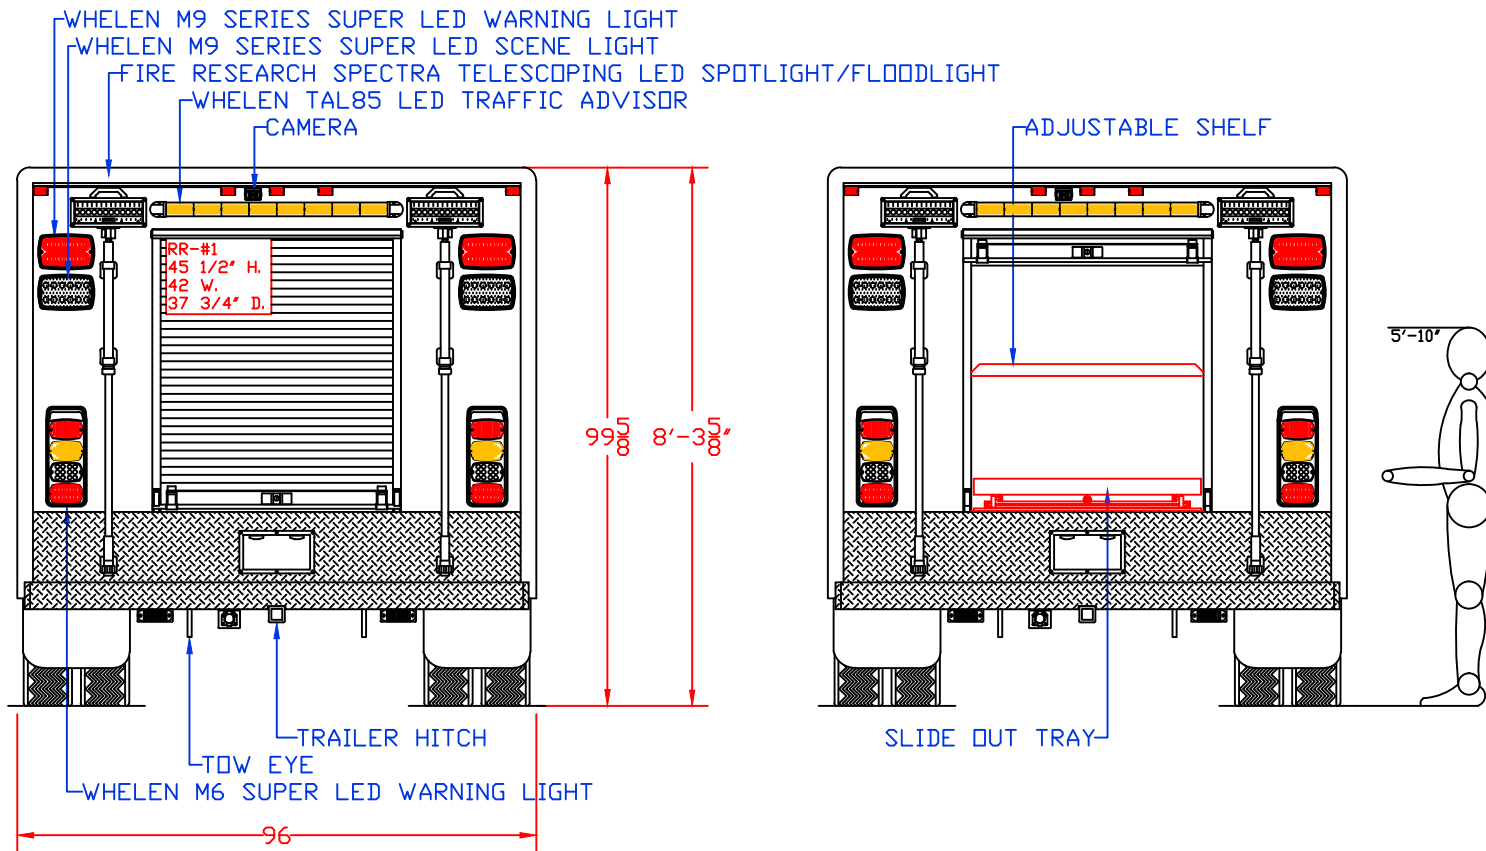

Maintainer Custom Bodies, Inc. mcbfire.com
909 South East Street (800) 843-4288 Toll Free
Rock Rapids, IA 51246 (712) 472-4725

PROPOSAL FOR: M341 STOCK 12' RESCUE

CUSTOMER APPROVED BY:		PAIN CODE:
VEHICLE TYPE: RESCUE	CHASSIS: FORD F-550 CREW CAB 4X4	
VIEW: REAR & REAR COMPARTMENT LAYOUT	BODY MAT'L: ALUMINUM	
SCALE: NTS	BODY LENGTH: 145"	
DRAWN BY: NRW	APPROVED BY:	
DATE: 9/7/2018	BODY STYLE:	
DWG NO.: M341STOCK12FTRESCUE	REVISION:	

NOTE: ALL DIMENSIONS ARE APPROXIMATE