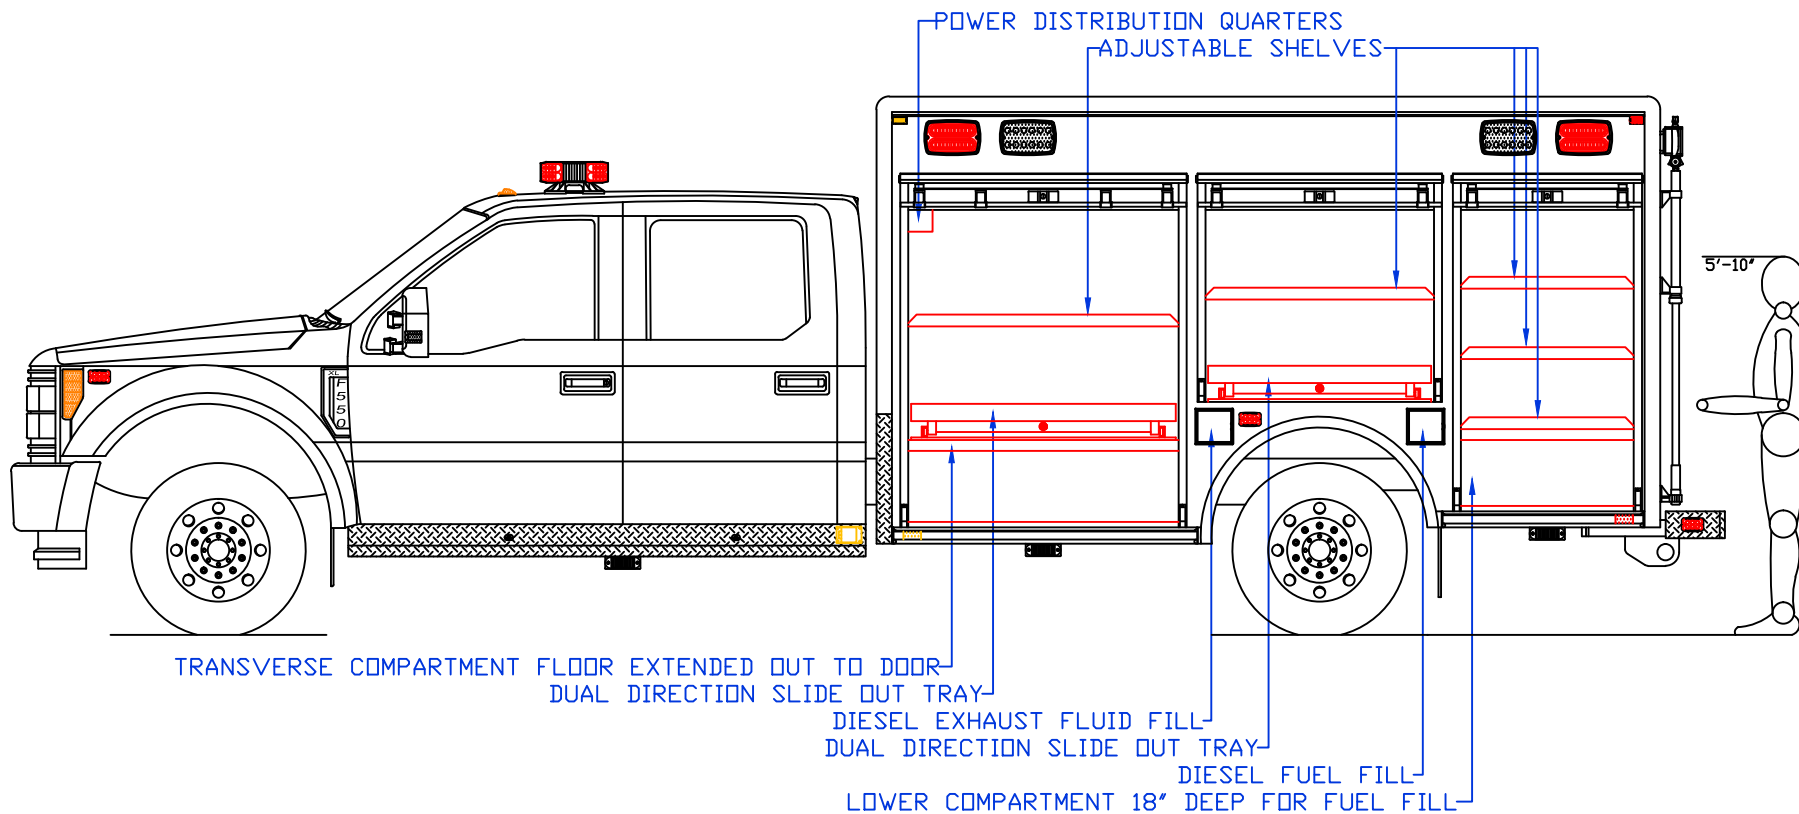

Maintainer Custom Bodies, Inc.
909 South East Street
Rock Rapids, IA 51246
(800) 843-4288 Toll Free
(712) 472-4725

mcbfire.com

CUSTOMER APPROVED BY:		PAINT CODE:
VEHICLE TYPE: RESCUE	CHASSIS: FORD F-550 CREW CAB 4X4	
VIEW: STREETSIDE COMPARTMENT LAYOUT	BODY MAT'L: ALUMINUM	
SCALE: NTS	BODY LENGTH: 145"	
DRAWN BY: NRW	APPROVED BY:	
DATE: 9/7/2018	BODY STYLE:	
DWG NO.: M341STOCK12FTRESCUE	REVISION:	

PROPOSAL FOR: M341 STOCK 12' RESCUE

NOTE: ALL DIMENSIONS ARE APPROXIMATE