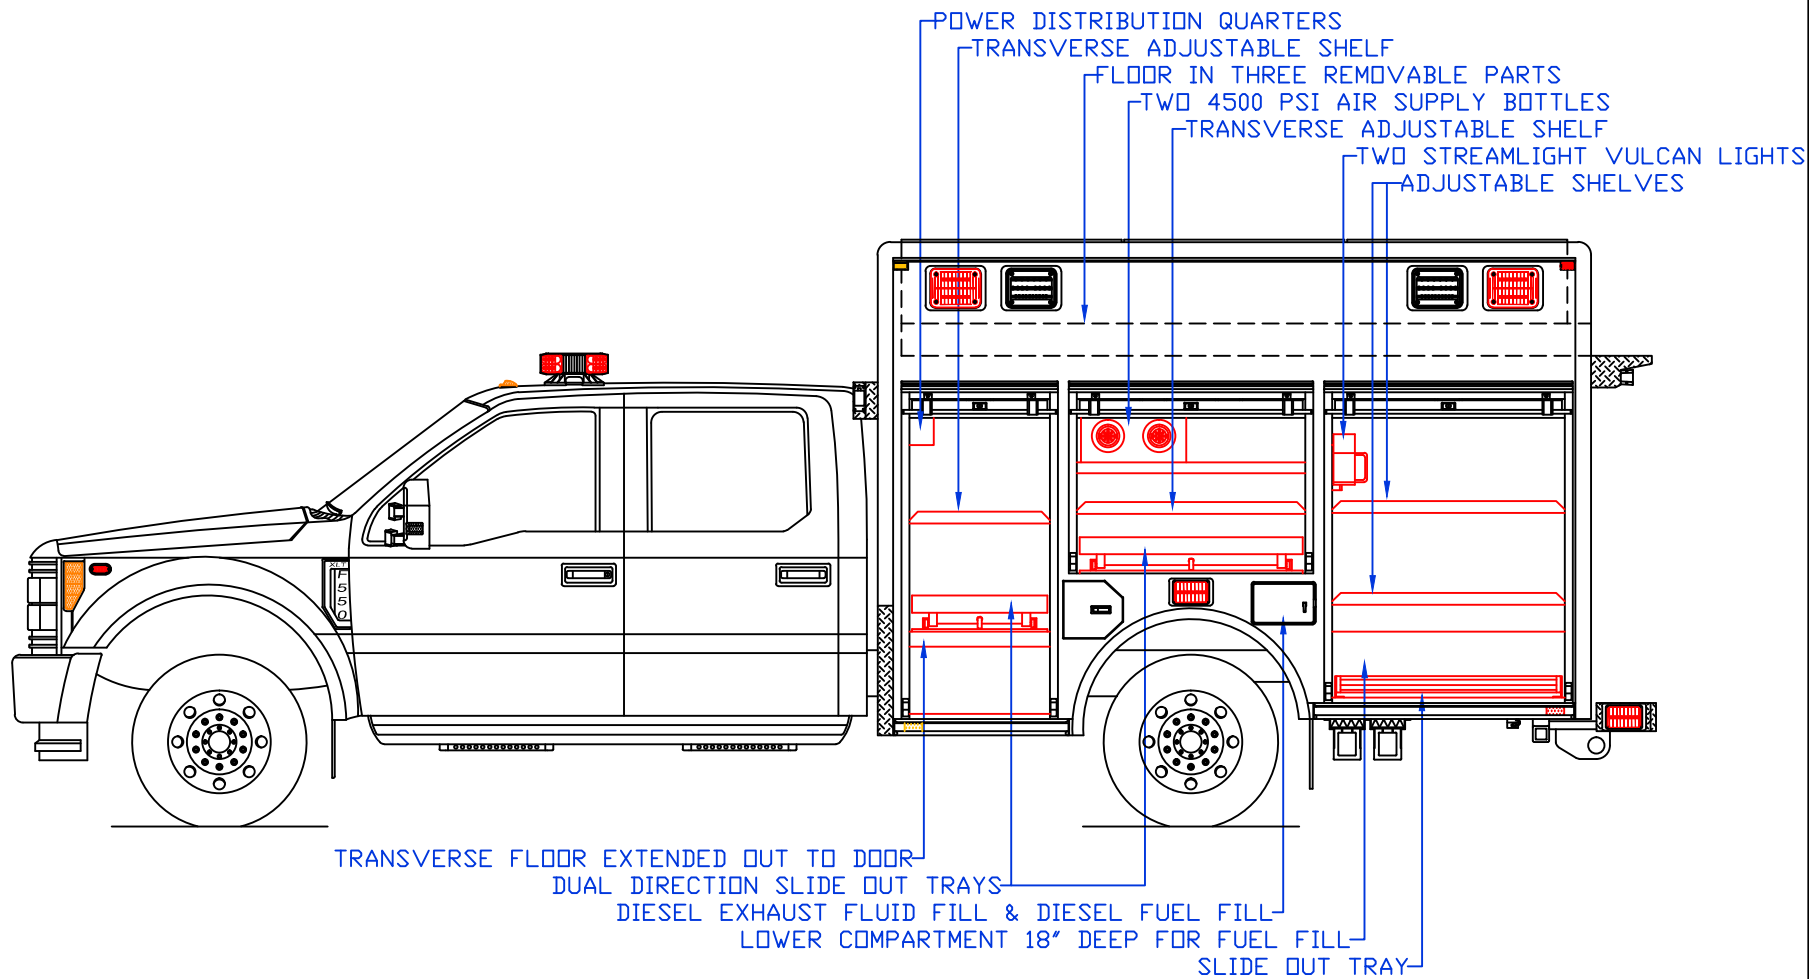

Maintainer Custom Bodies, Inc. mcbfire.com
909 South East Street (800) 843-4288 Toll Free
Rock Rapids, IA 51246 (712) 472-4725

PROPOSAL FOR: NEWSOMS VOLUNTEER FIRE DEPARTMENT

CUSTOMER APPROVED BY:		PAINT CODE:	
VEHICLE TYPE: RESCUE	CHASSIS: FORD F-550 CREW CAB 4X2		
VIEW: STREETSIDE COMPARTMENT LAYOUT	BODY MAT'L: ALUMINUM		
SCALE: NTS	BODY LENGTH: 132"		
DRAWN BY: NRW	APPROVED BY:		
DATE: 5/19/2017	BODY STYLE:		
DWG NO.: NEWSOMSVFD	REVISION: