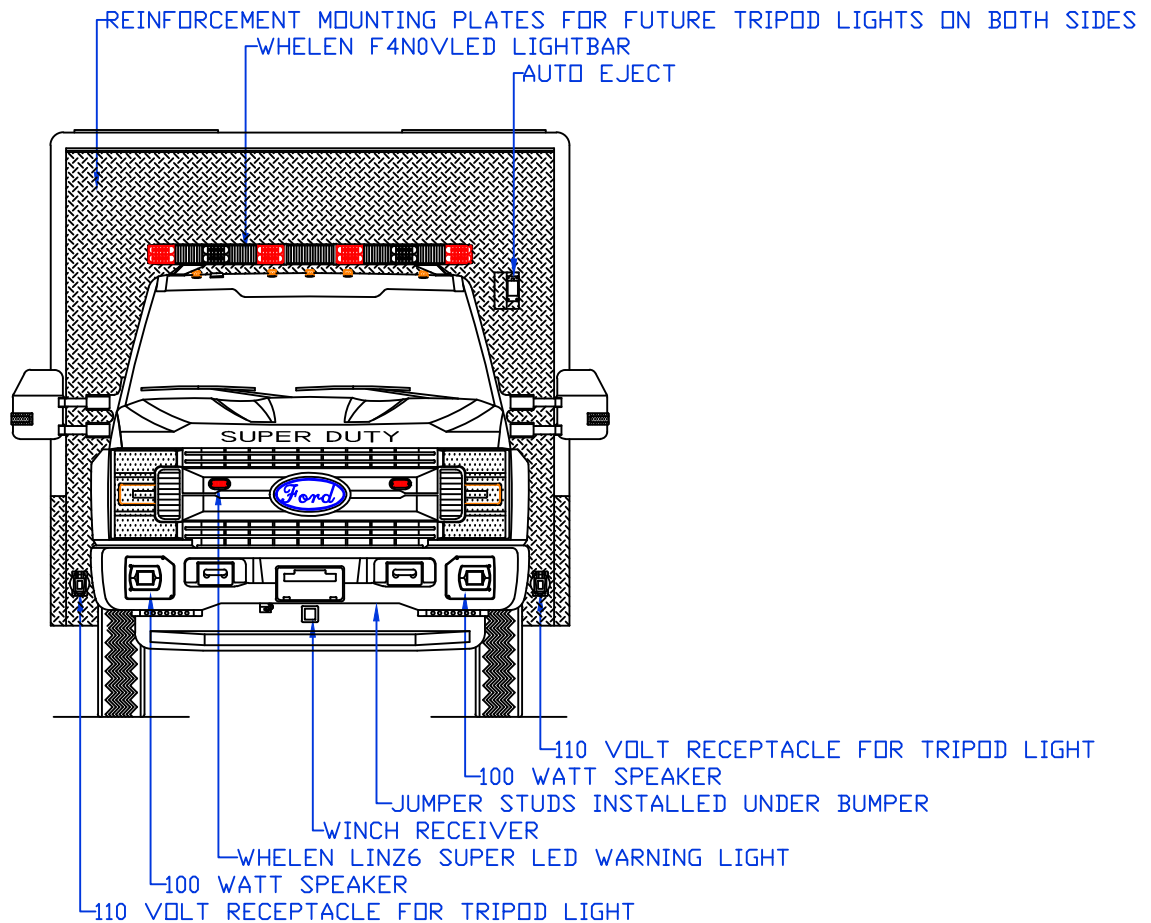

Maintainer Custom Bodies, Inc. mcbfire.com
909 South East Street (800) 843-4288 Toll Free
Rock Rapids, IA 51246 (712) 472-4725

PROPOSAL FOR: NEWSOMS VOLUNTEER FIRE DEPARTMENT

CUSTOMER APPROVED BY:		PAINT CODE:	
VEHICLE TYPE: RESCUE	CHASSIS: FORD F-550 CREW CAB 4X2		
VIEW: FRONT	BODY MAT'L: ALUMINUM		
SCALE: NTS	BODY LENGTH: 132"		
DRAWN BY: NRW	APPROVED BY:		
DATE: 5/19/2017	BODY STYLE:		
DWG NO.: NEWSOMSVFD	REVISION: