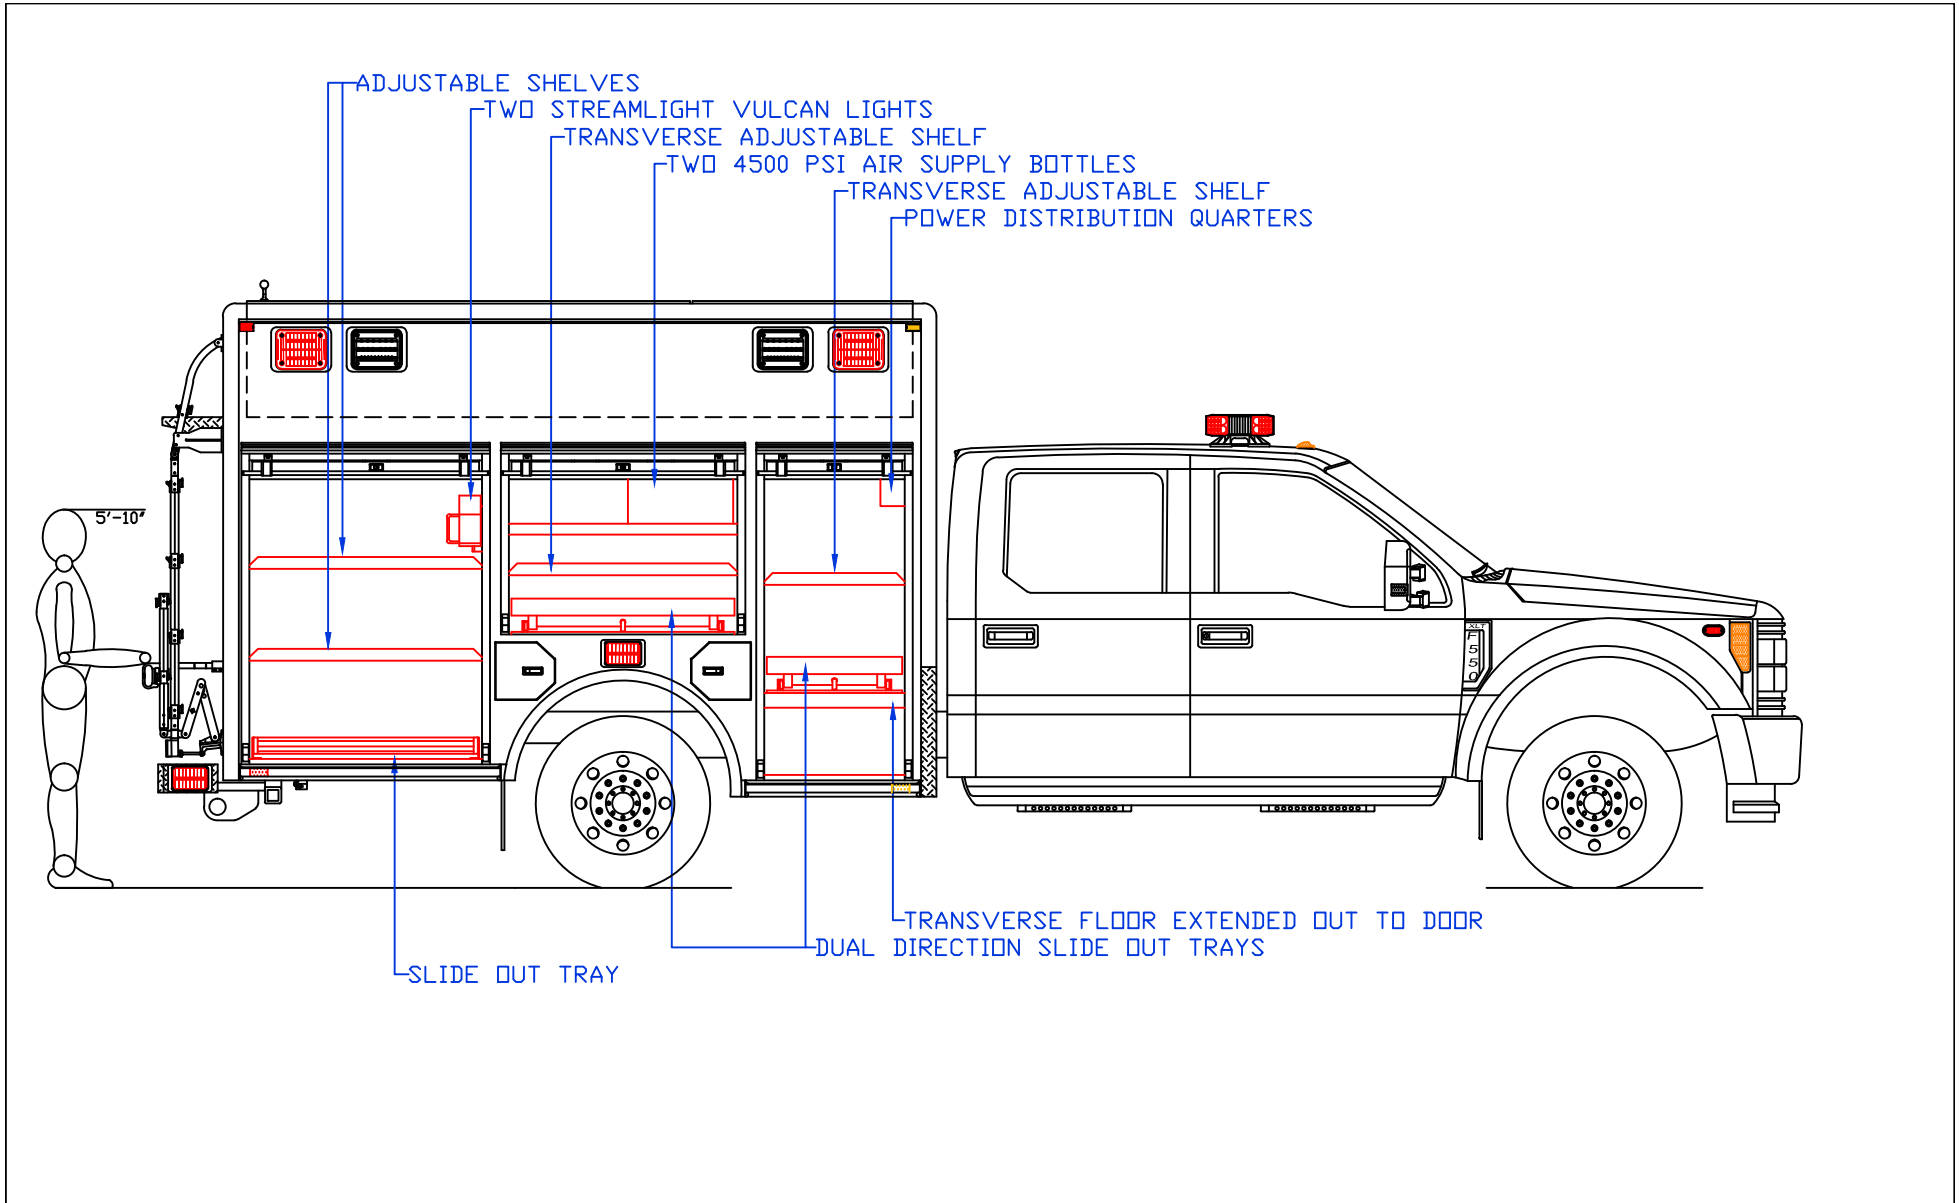

Maintainer Custom Bodies, Inc.
909 South East Street
Rock Rapids, IA 51246
mcbfire.com
(800) 843-4288 Toll Free
(712) 472-4725

PROPOSAL FOR: NEWSOMS VOLUNTEER FIRE DEPARTMENT

CUSTOMER APPROVED BY:		PAINT CODE:
VEHICLE TYPE: RESCUE	CHASSIS: FORD F-550 CREW CAB 4X2	BODY MAT'L: ALUMINUM
VIEW: CURBSIDE COMPARTMENT LAYOUT	SCALE: NTS	BODY LENGTH: 132"
DRAWN BY: NRW	DATE: 5/19/2017	APPROVED BY:
DWG NO.: NEWSOMSVFD		BODY STYLE:
		REVISION: