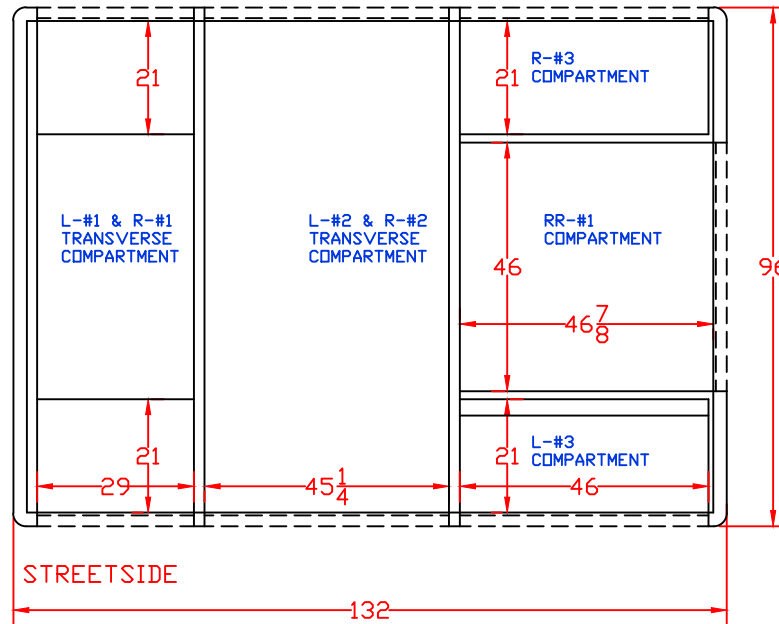

CURBSIDE

STREETSIDE

Maintainer *mcbfire.com*
Custom Bodies, Inc.
909 South East Street (800) 843-4288 Toll Free
Rock Rapids, IA 51246 (712) 472-4725

PROPOSAL FOR: NEWSOMS VOLUNTEER FIRE DEPARTMENT

CUSTOMER APPROVED BY:		PAINT CODE:	
VEHICLE TYPE: RESCUE	VIEW: TOP	CHASSIS: FORD F-550 CREW CAB 4X2	BODY MAT'L: ALUMINUM
SCALE: NTS	DRAWN BY: NRW	BODY LENGTH: 132"	APPROVED BY:
DATE: 5/19/2017	DWG NO.: NEWSOMSVFD	BODY STYLE:	REVISION: