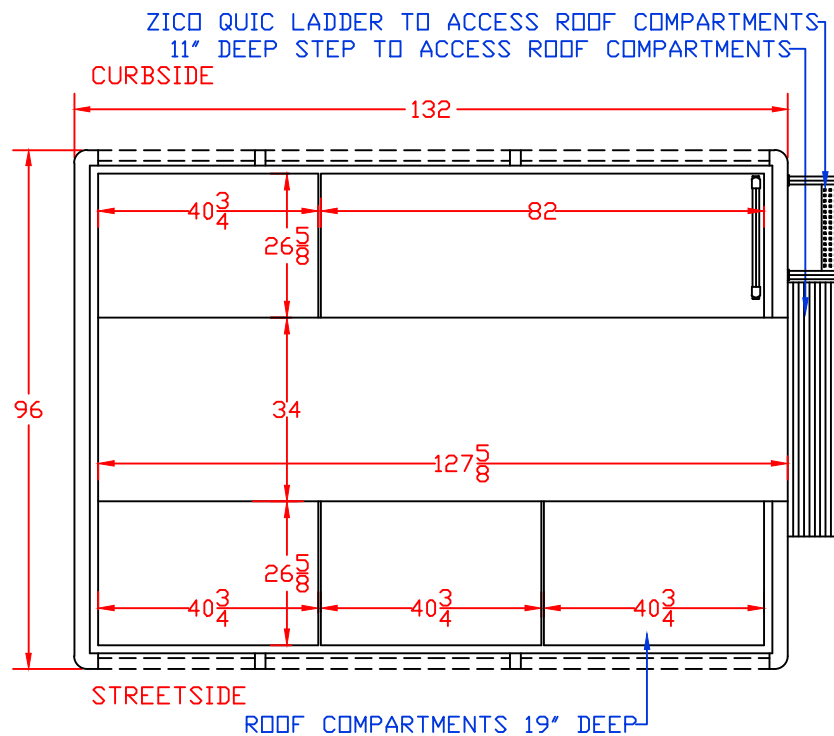

Maintainer *Custom Bodies, Inc.*
 909 South East Street (800) 843-4288 Toll Free
 Rock Rapids, IA 51246 (712) 472-4725

mcbfire.com

CUSTOMER APPROVED BY:		PAINT CODE:	
VEHICLE TYPE: RESCUE	CHASSIS: FORD F-550 CREW CAB 4X2		
VIEW: ROOF	BODY MAT'L: ALUMINUM		
SCALE: NTS	BODY LENGTH: 132"		
DRAWN BY: NRW	APPROVED BY:		
DATE: 5/19/2017	BODY STYLE:		
DWG NO.: NEWSOMSVFD	REVISION:		