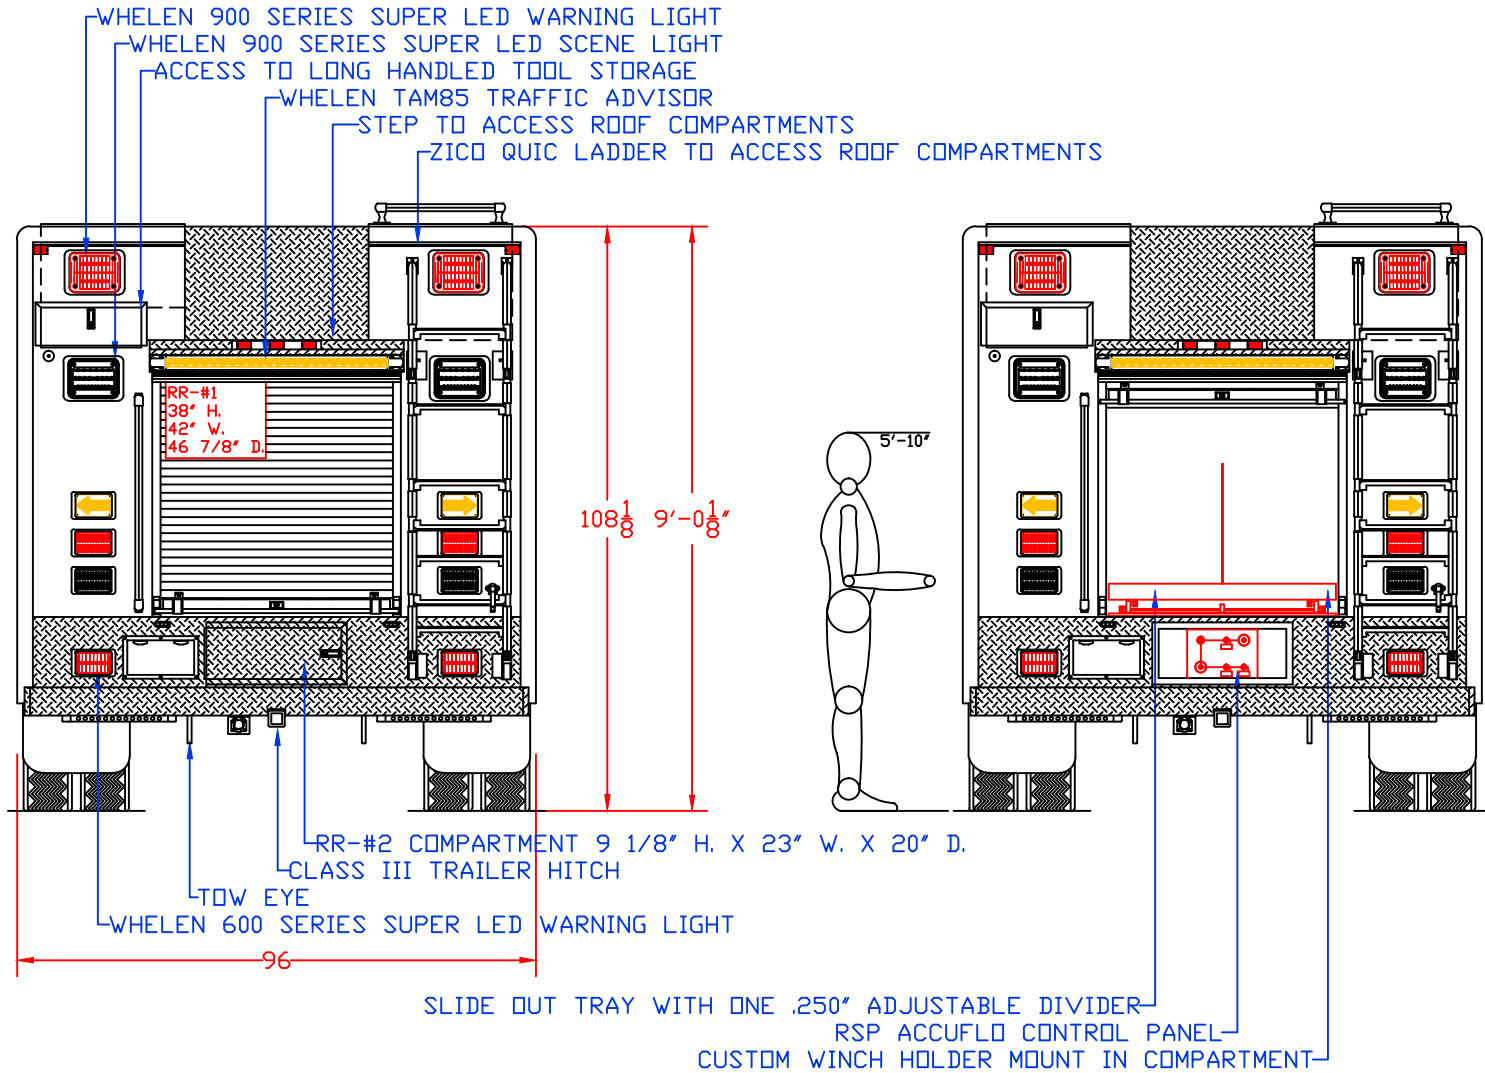

Maintainer *mcbfire.com*
Custom Bodies, Inc.
909 South East Street (800) 843-4288 Toll Free
Rock Rapids, IA 51246 (712) 472-4725

PROPOSAL FOR: NEWSOMS VOLUNTEER FIRE DEPARTMENT

CUSTOMER APPROVED BY:		PAINT CODE:
VEHICLE TYPE: RESCUE	CHASSIS: FORD F-550 CREW CAB 4X2	
VIEW: REAR & REAR COMPARTMENT LAYOUT	BODY MAT'L: ALUMINUM	
SCALE: NTS	BODY LENGTH: 132"	
DRAWN BY: NRW	APPROVED BY:	
DATE: 5/19/2017	BODY STYLE:	
DWG NO.: NEWSOMSVFD	REVISION: