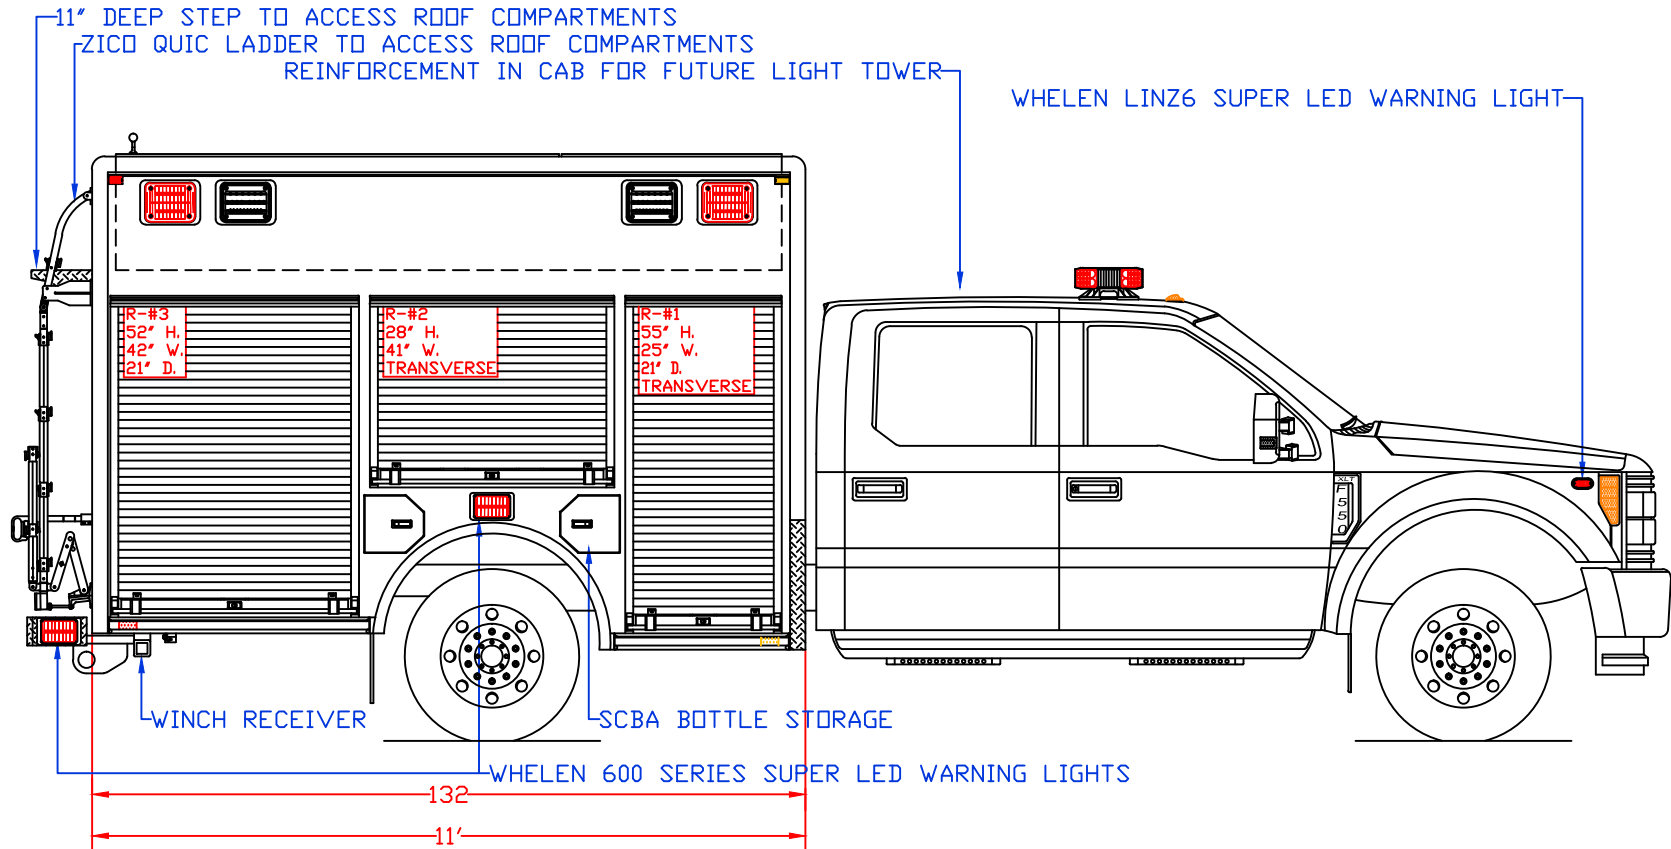

Maintainer Custom Bodies, Inc. mcbfire.com
 909 South East Street (800) 843-4288 Toll Free
 Rock Rapids, IA 51246 (712) 472-4725

PROPOSAL FOR: NEWSOMS VOLUNTEER FIRE DEPARTMENT

CUSTOMER APPROVED BY:		PAINT CODE:	
VEHICLE TYPE: RESCUE	VIEW: STREETSIDE	CHASSIS: FORD F-550 CREW CAB 4X2	BODY MAT'L: ALUMINUM
SCALE: NTS	DRAWN BY: NRW	BODY LENGTH: 132"	APPROVED BY:
DATE: 5/19/2017	DWG NO.: NEWSOMSVFD	BODY STYLE:	REVISION:

Maintainer *mcbfire.com*
Custom Bodies, Inc.
 909 South East Street (800) 843-4288 Toll Free
 Rock Rapids, IA 51246 (712) 472-4725

PROPOSAL FOR: NEWSOMS VOLUNTEER FIRE DEPARTMENT

CUSTOMER APPROVED BY:		PAINT CODE:
VEHICLE TYPE: RESCUE	CHASSIS: FORD F-550 CREW CAB 4X2	BODY MAT'L: ALUMINUM
VIEW: CURBSIDE	BODY LENGTH: 132"	APPROVED BY:
SCALE: NTS	BODY STYLE:	REVISION:
DRAWN BY: NRW	DATE: 5/19/2017	
DWG NO.: NEWSOMSVFD		