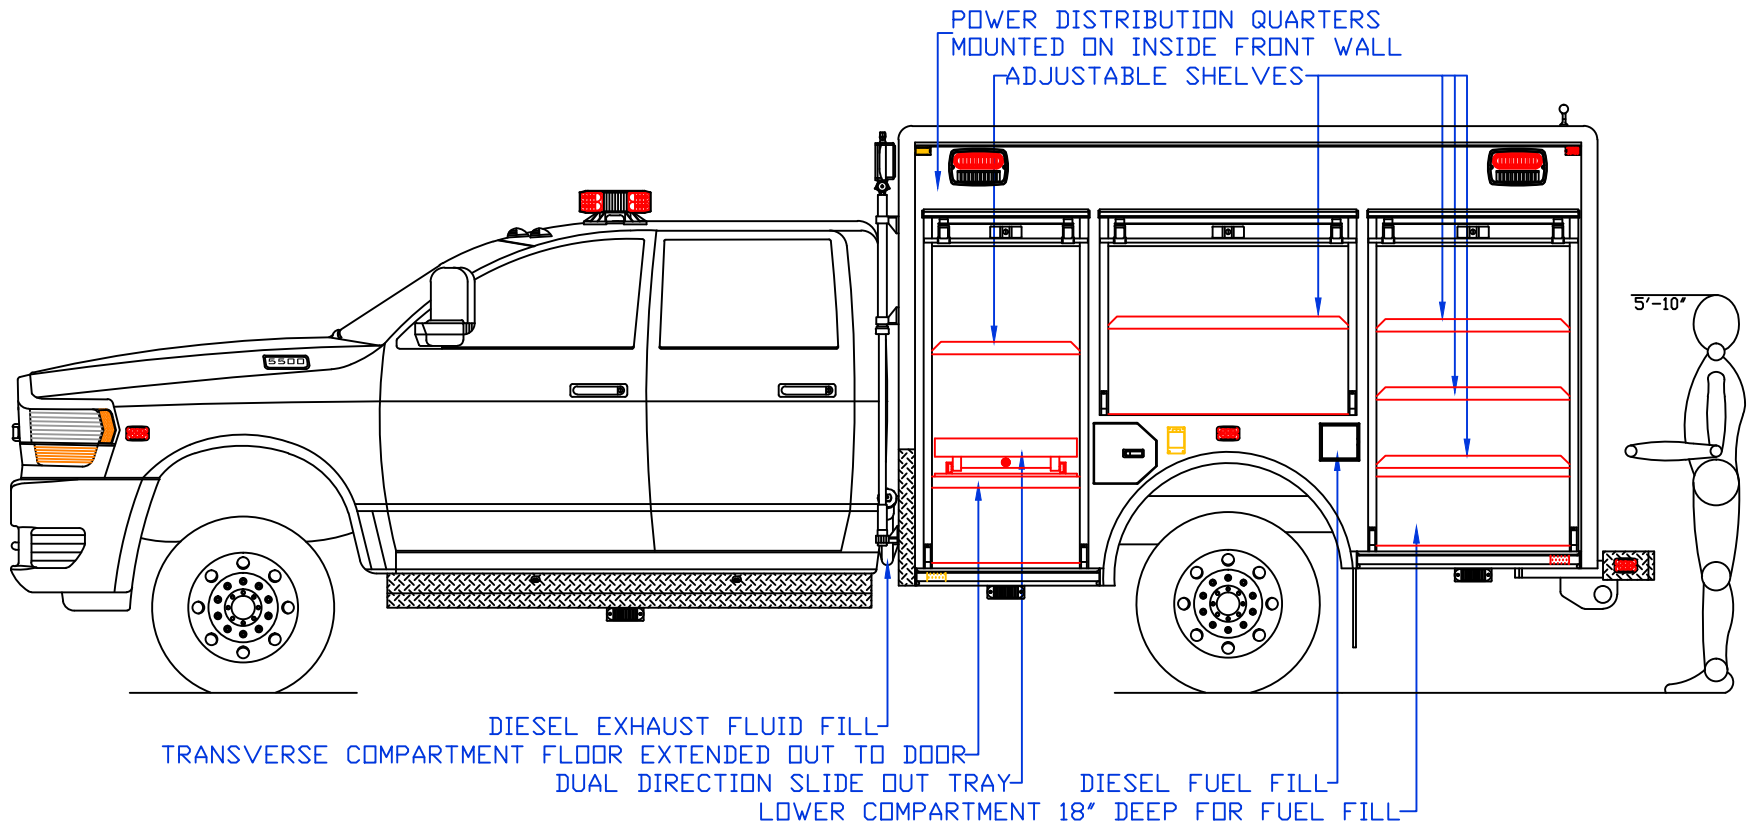

Maintainer Custom Bodies, Inc. mcbfire.com
909 South East Street (800) 843-4288 Toll Free
Rock Rapids, IA 51246 (712) 472-4725

CUSTOMER APPROVED BY:		PAINT CODE:	
VEHICLE TYPE: QUICK ATTACK	CHASSIS: RAM 5500 CREW CAB 4X4	BODY MAT'L: ALUMINUM	BODY LENGTH: 123"
VIEW: STREETSIDE COMPARTMENT LAYOUT	DATE: 5/20/2020	APPROVED BY:	BODY STYLE:
SCALE: NTS	DWG NO.: 207326STOCK10FTQUICKATTACK	REVISION:	
DRAWN BY: NRW			

207326 STOCK 10' QUICK ATTACK

NOTE: ALL DIMENSIONS ARE APPROXIMATE