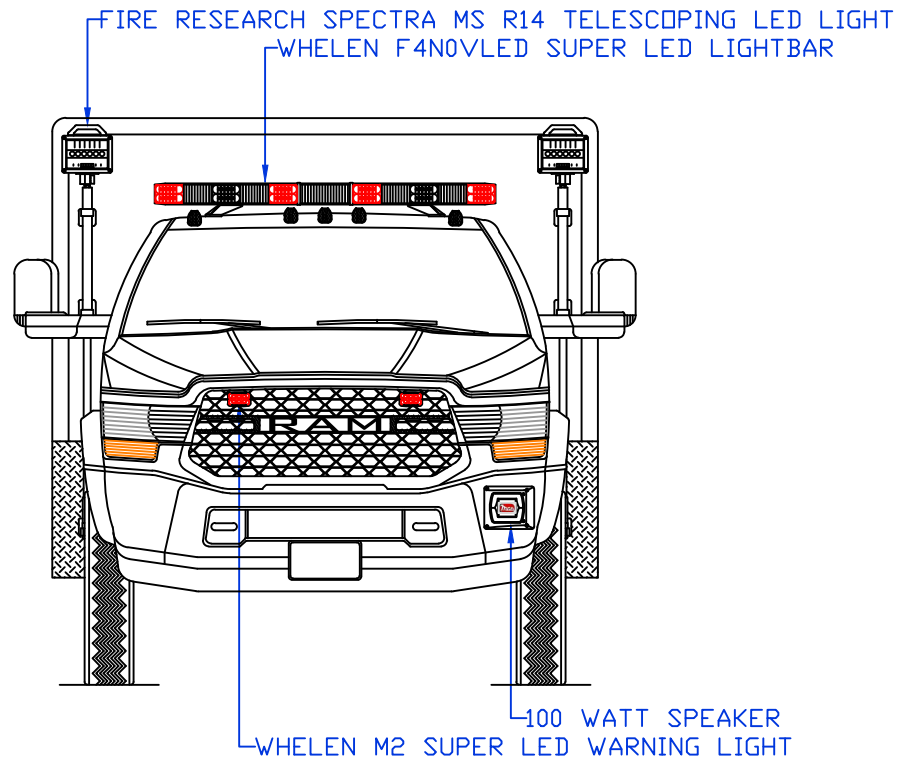

Maintainer Custom Bodies, Inc.
909 South East Street
Rock Rapids, IA 51246

mcbfire.com

(800) 843-4288 Toll Free
(712) 472-4725

CUSTOMER APPROVED BY: _____ PAINT CODE: _____

VEHICLE TYPE: QUICK ATTACK	CHASSIS: RAM 5500 CREW CAB 4X4
VIEW: FRONT	BODY MAT'L: ALUMINUM
SCALE: NTS	BODY LENGTH: 123'
DRAWN BY: NRW	APPROVED BY: _____
DATE: 5/20/2020	BODY STYLE: _____
DWG NO.: 207326STOCK10FTQUICKATTACK	REVISION: _____

207326 STOCK 10' QUICK ATTACK

NOTE: ALL DIMENSIONS ARE APPROXIMATE