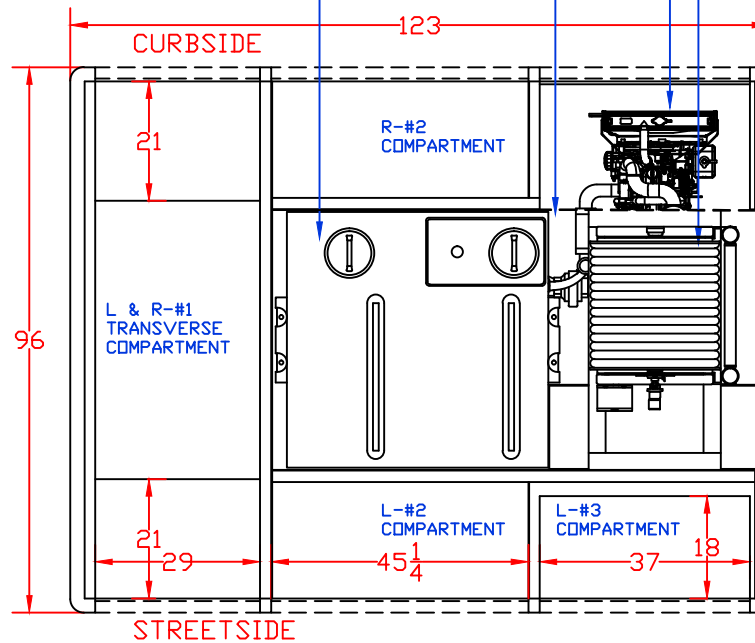

HANNAY 30-23-24 BOOSTER REEL
DIESEL PUMP MOUNTED IN COMPARTMENT
SKID MOUNTED C.E.T. KUBOTA 21 HP DIESEL PUMP & TANK
300 GALLON WATER TANK WITH 10 GALLONS OF FOAM

Maintainer Custom Bodies, Inc.
909 South East Street
Rock Rapids, IA 51246

mcbfire.com

(800) 843-4288 Toll Free
(712) 472-4725

CUSTOMER APPROVED BY: _____ PAINT CODE: _____

VEHICLE TYPE: QUICK ATTACK	CHASSIS: RAM 5500 CREW CAB 4X4
VIEW: TOP	BODY MAT'L: ALUMINUM
SCALE: NTS	BODY LENGTH: 123'
DRAWN BY: NRW	APPROVED BY: _____
DATE: 5/20/2020	BODY STYLE: _____
DWG NO.: 207326STOCK10FTQUICKATTACK	REVISION: _____

207326 STOCK 10' QUICK ATTACK

NOTE: ALL DIMENSIONS ARE APPROXIMATE