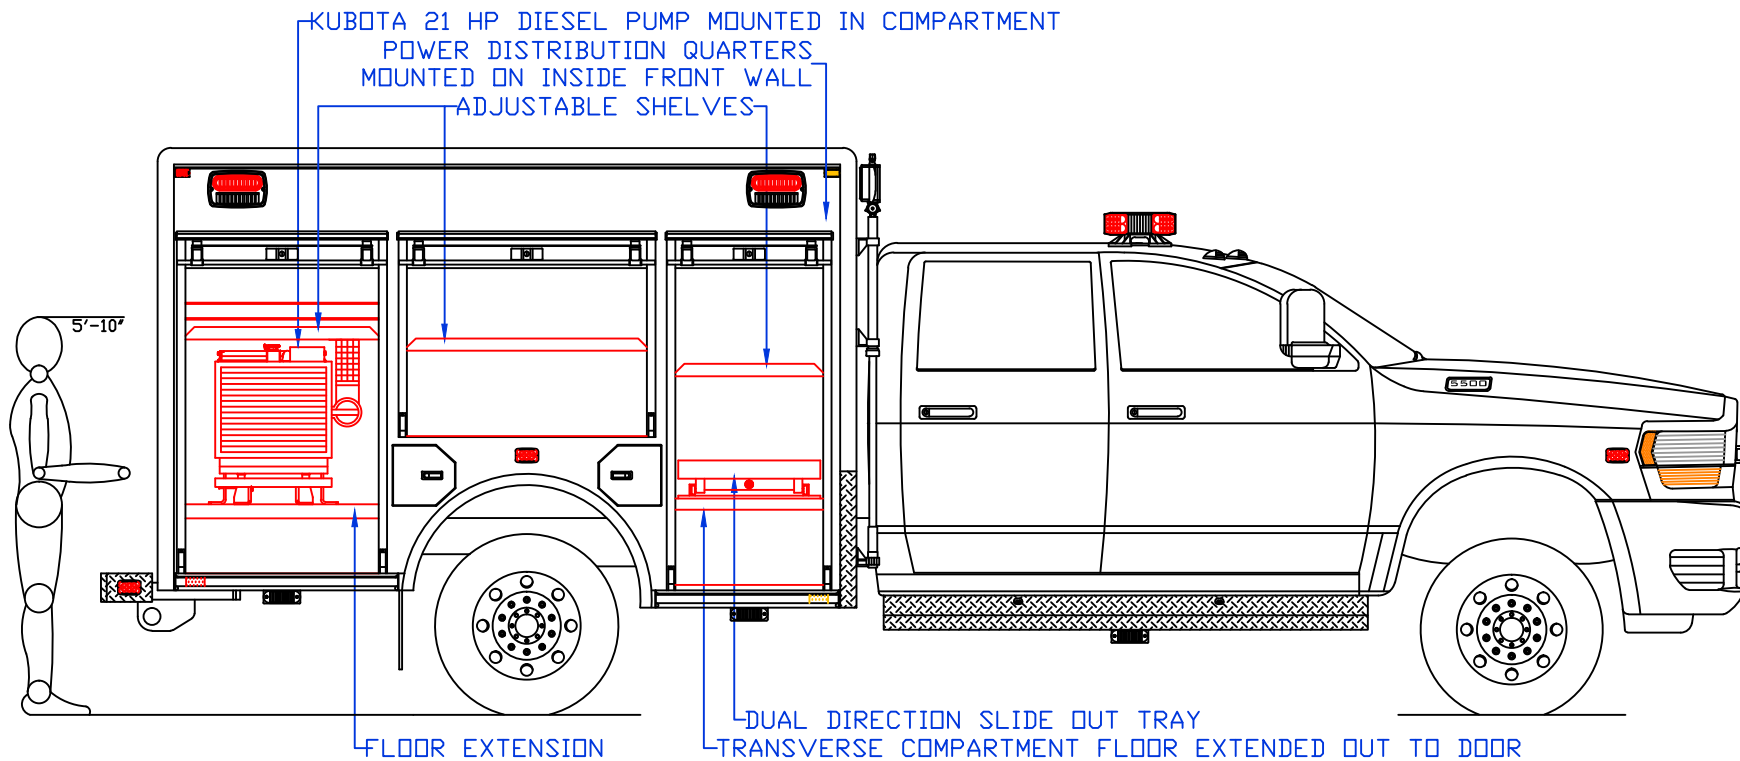

Maintainer Custom Bodies, Inc.
909 South East Street
Rock Rapids, IA 51246
mcbfire.com
(800) 843-4288 Toll Free
(712) 472-4725

CUSTOMER APPROVED BY:		PAINT CODE:	
VEHICLE TYPE: QUICK ATTACK	CHASSIS: RAM 5500 CREW CAB 4X4	BODY MAT'L: ALUMINUM	BODY LENGTH: 123"
VIEW: CURBSIDE COMPARTMENT LAYOUT	SCALE: NTS	DRAWN BY: NRW	APPROVED BY:
DATE: 5/20/2020	DWG NO.: 207326STOCK10FTQUICKATTACK	BODY STYLE:	REVISION:
		NOTE: ALL DIMENSIONS ARE APPROXIMATE	

207326 STOCK 10' QUICK ATTACK