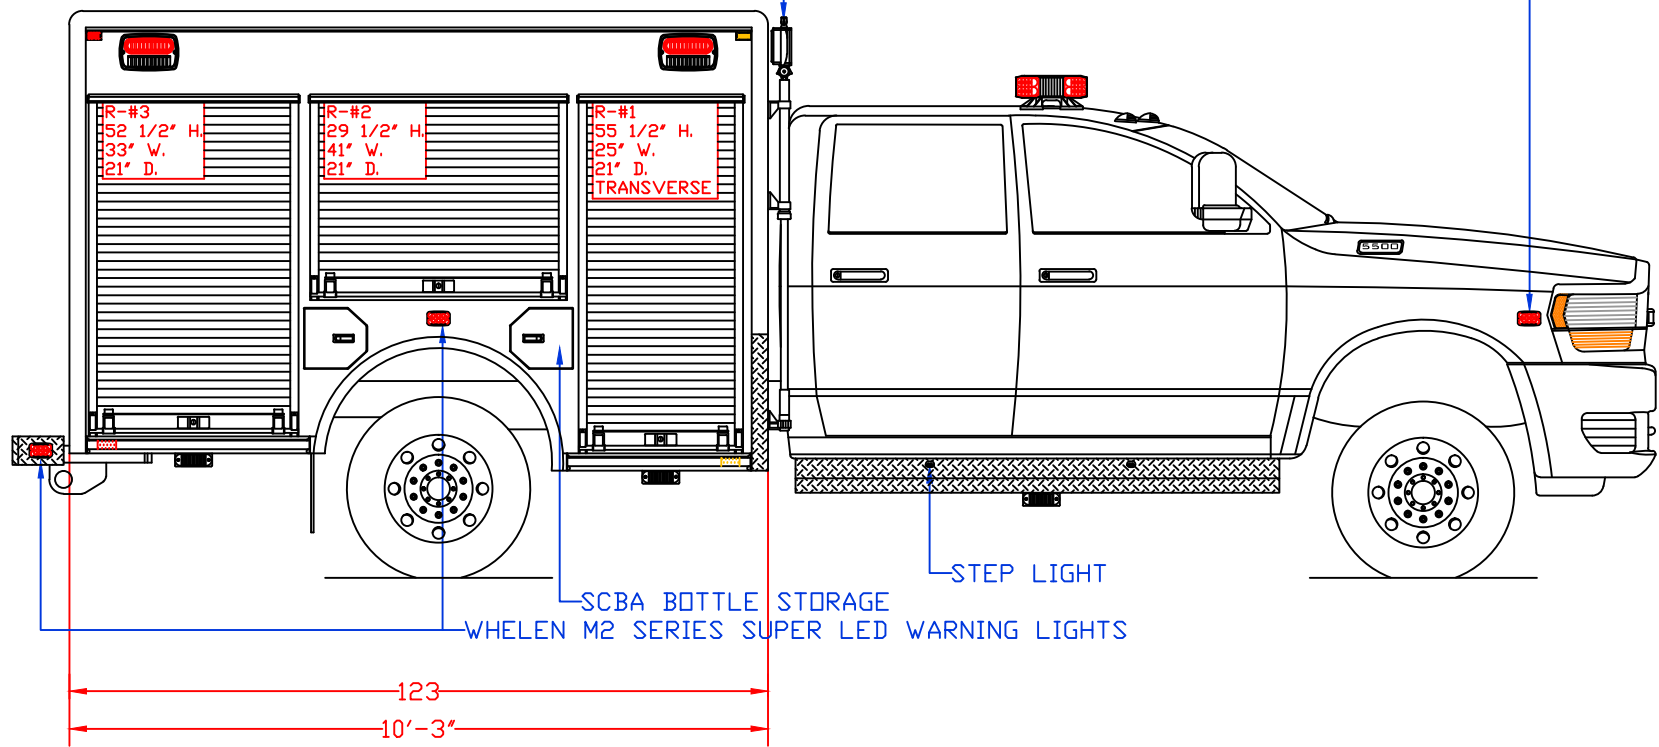

Maintainer Custom Bodies, Inc.
 909 South East Street
 Rock Rapids, IA 51246

mcbfire.com

(800) 843-4288 Toll Free
 (712) 472-4725

CUSTOMER APPROVED BY: _____ PAINT CODE: _____

VEHICLE TYPE: QUICK ATTACK	CHASSIS: RAM 5500 CREW CAB 4X4
VIEW: STREETSIDE	BODY MAT'L: ALUMINUM
SCALE: NTS	BODY LENGTH: 123'
DRAWN BY: NRW	APPROVED BY: _____
DATE: 5/20/2020	BODY STYLE: _____
DWG NO.: 207326STOCK10FTQUICKATTACK	REVISION: _____

207326 STOCK 10' QUICK ATTACK

NOTE: ALL DIMENSIONS ARE APPROXIMATE

FIRE RESEARCH SPECTRA MS R14 TELESCOPING LED LIGHT

WHELEN M2 SUPER LED WARNING LIGHT

123
10'-3"

SCBA BOTTLE STORAGE
WHELEN M2 SERIES SUPER LED WARNING LIGHTS

STEP LIGHT

Maintainer Custom Bodies, Inc.
909 South East Street
Rock Rapids, IA 51246
mcbfire.com
(800) 843-4288 Toll Free
(712) 472-4725

CUSTOMER APPROVED BY:		PAINT CODE:	
VEHICLE TYPE: QUICK ATTACK	CHASSIS: RAM 5500 CREW CAB 4X4	BODY MAT'L: ALUMINUM	
VIEW: CURBSIDE	SCALE: NTS	BODY LENGTH: 123"	
DRAWN BY: NRW	DATE: 5/20/2020	APPROVED BY:	
DWG NO.: 207326STOCK10FTQUICKATTACK		BODY STYLE:	
		REVISION:	

PAINT CODE:

VEHICLE TYPE: QUICK ATTACK

CHASSIS: RAM 5500 CREW CAB 4X4

VIEW: REAR

BODY MAT'L: ALUMINUM

SCALE: NTS

BODY LENGTH: 123"

DRAWN BY: NRW