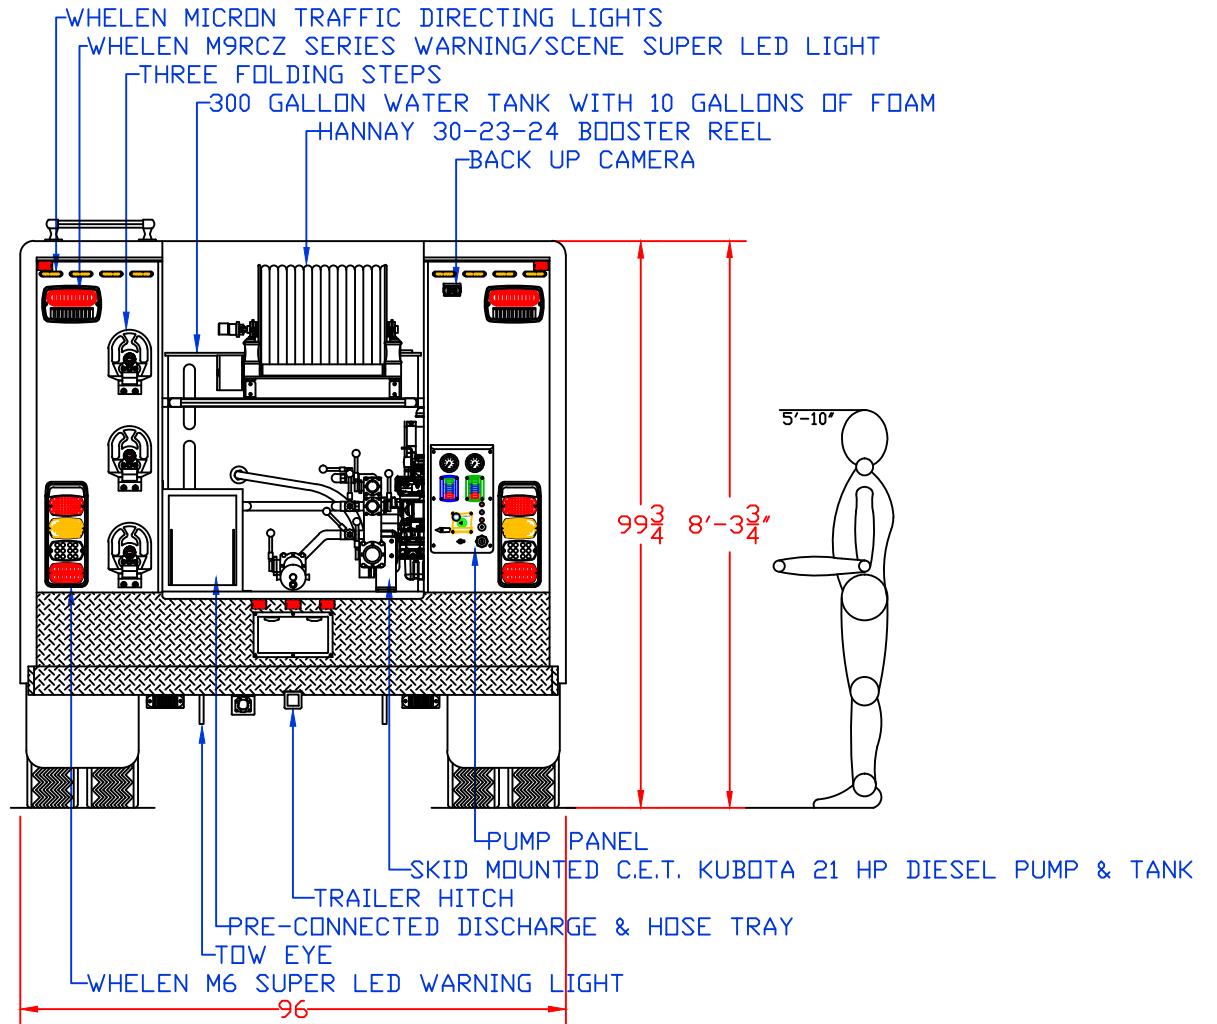

Maintainer Custom Bodies, Inc.
909 South East Street
Rock Rapids, IA 51246

mcbfire.com

(800) 843-4288 Toll Free
(712) 472-4725

CUSTOMER APPROVED BY:

PAINT CODE:

VEHICLE TYPE: QUICK ATTACK

CHASSIS: RAM 5500 CREW CAB 4X4

VIEW: REAR

BODY MAT'L: ALUMINUM

SCALE: NTS

BODY LENGTH: 123"

DRAWN BY: NRW

APPROVED BY:

DATE: 5/20/2020

BODY STYLE:

DWG NO.: 207326STOCK10FTQUICKATTACK

REVISION:

207326 STOCK 10' QUICK ATTACK

NOTE: ALL DIMENSIONS ARE APPROXIMATE