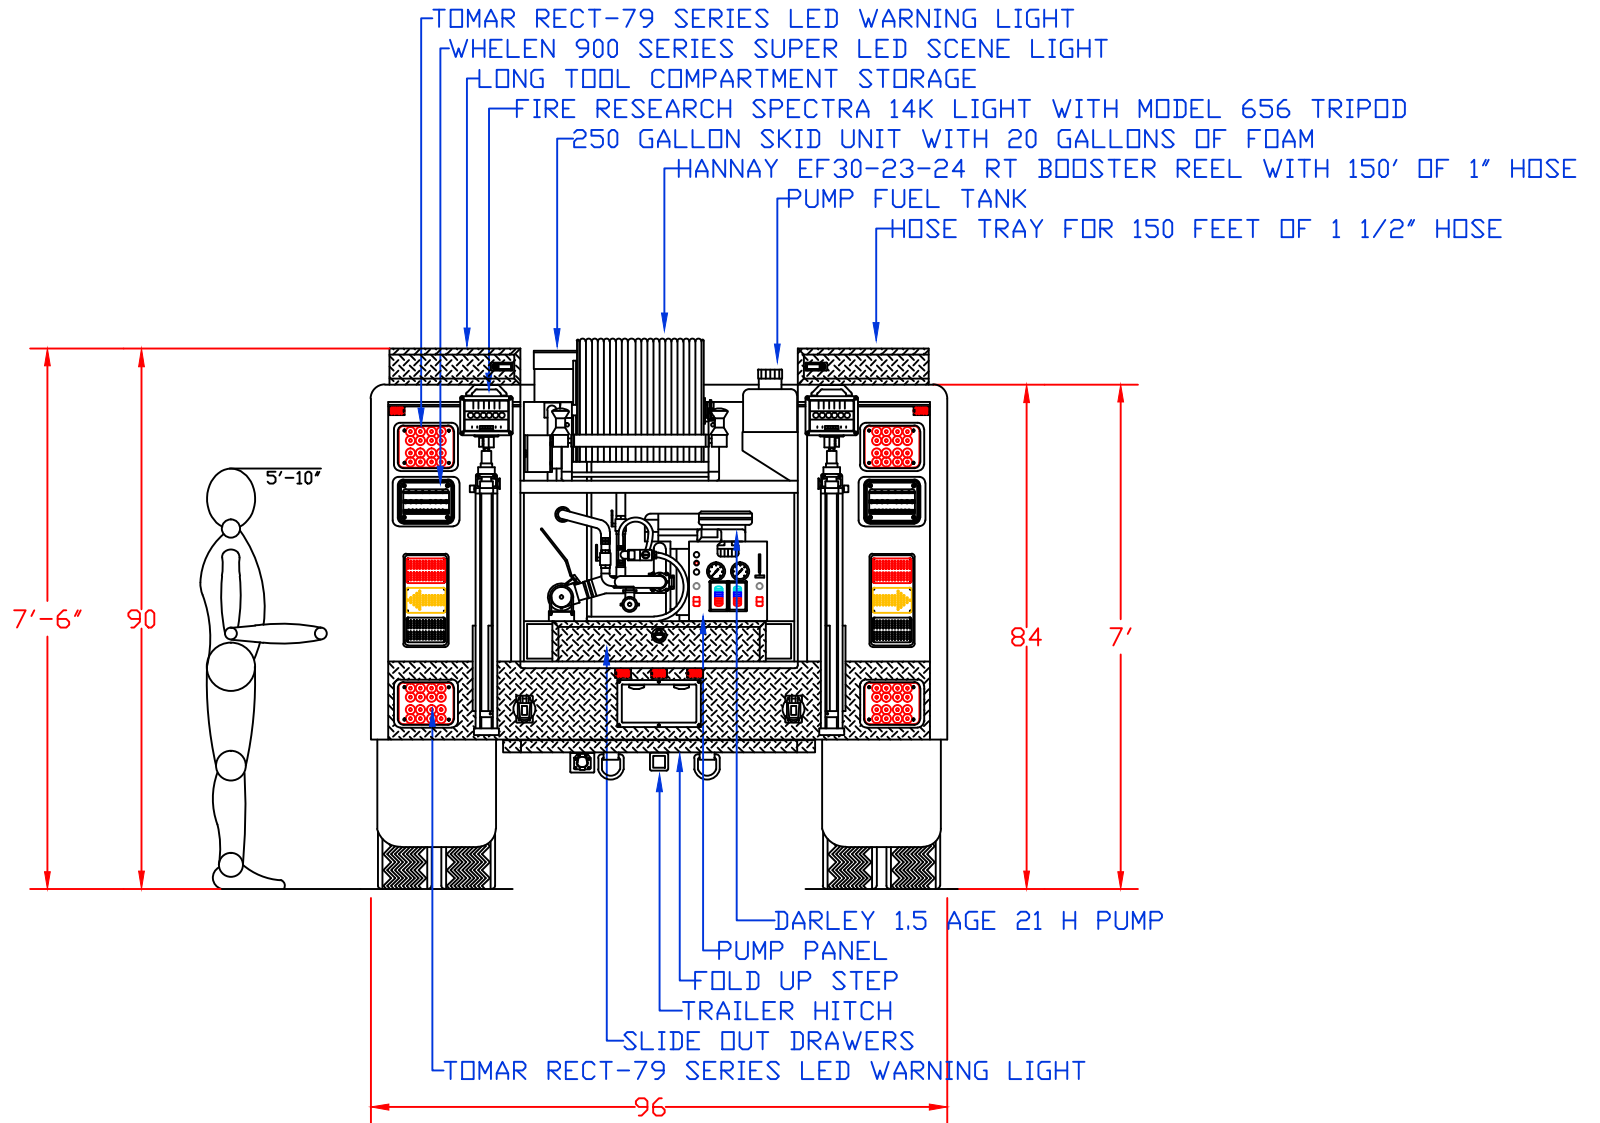

Maintainer *Custom Bodies, Inc.*
 909 South East Street (800) 843-4288 Toll Free
 Rock Rapids, IA 51246 (712) 472-4725

mcbfire.com

CUSTOMER APPROVED BY:		PAINT CODE:
VEHICLE TYPE: QUICK ATTACK	CHASSIS: RAM 5500 CREW CAB 4X4	
VIEW: STREETSIDE	BODY MAT'L: ALUMINUM	
SCALE: NTS	BODY LENGTH: 120"	
DRAWN BY: NRW	APPROVED BY:	
DATE: 12/22/2016	BODY STYLE:	
DWG NO.: VALLEYCENTER	REVISION:	

CUSTOMER APPROVED BY:	PAINT CODE:
VEHICLE TYPE: QUICK ATTACK	CHASSIS: RAM 5500 CREW CAB 4X4
VIEW: CURBSIDE	BODY MAT'L: ALUMINUM
SCALE: NTS	BODY LENGTH: 120"
DRAWN BY: NRW	APPROVED BY:
DATE: 12/22/2016	BODY STYLE:
DWG NO.: VALLEYCENTER	REVISION: