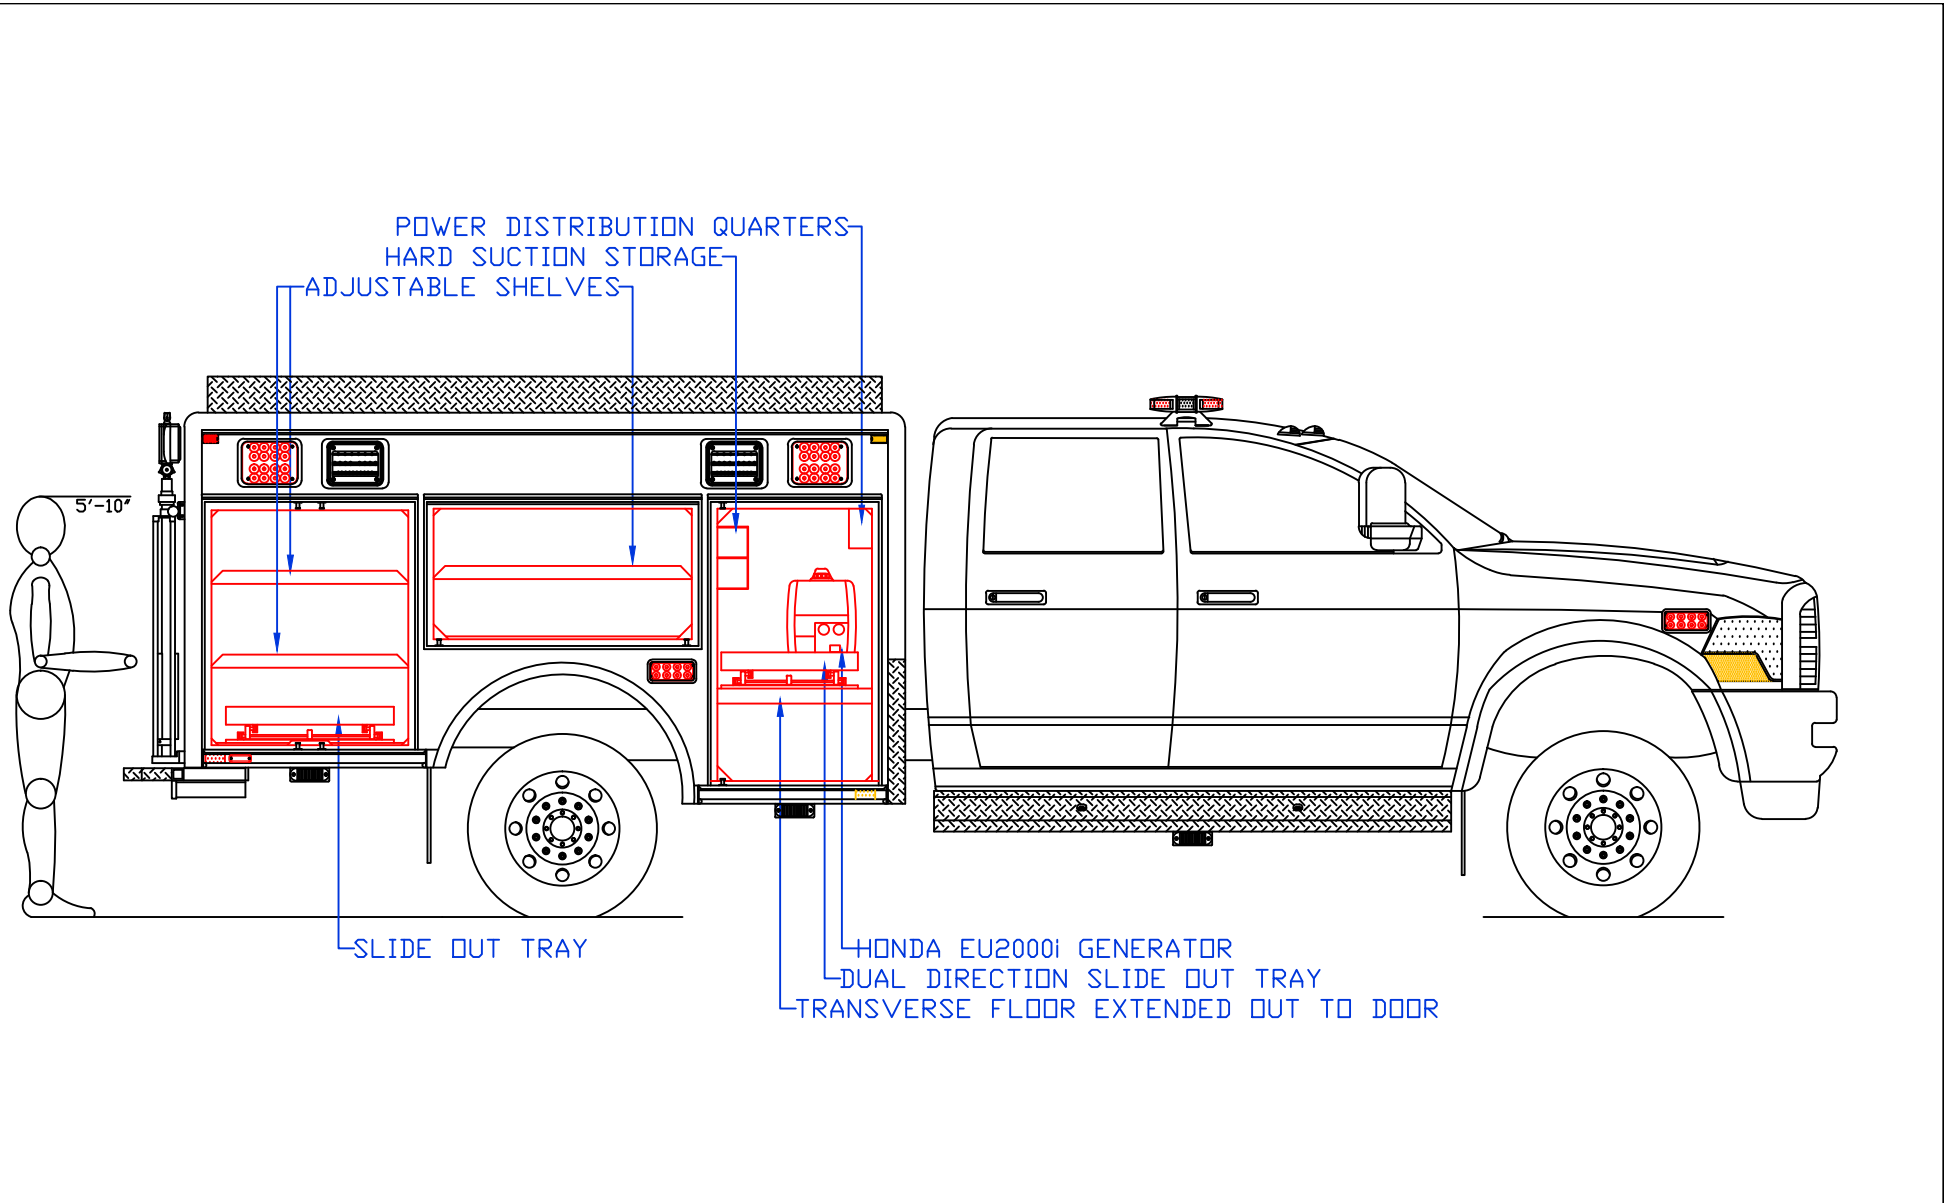

Maintainer *Custom Bodies, Inc.*
909 South East Street (800) 843-4288 Toll Free
Rock Rapids, IA 51246 (712) 472-4725

mcbfire.com

CUSTOMER APPROVED BY:		PAINT CODE:
VEHICLE TYPE: QUICK ATTACK		CHASSIS: RAM 5500 CREW CAB 4X4
VIEW: CURBSIDE COMPARTMENT LAYOUT		BODY MAT'L: ALUMINUM
SCALE: NTS		BODY LENGTH: 120"
DRAWN BY: NRW		APPROVED BY:
DATE: 12/22/2016		BODY STYLE:
DWG NO.: VALLEYCENTER		REVISION:

PROPOSAL FOR: VALLEY CENTER FIRE DISTRICT