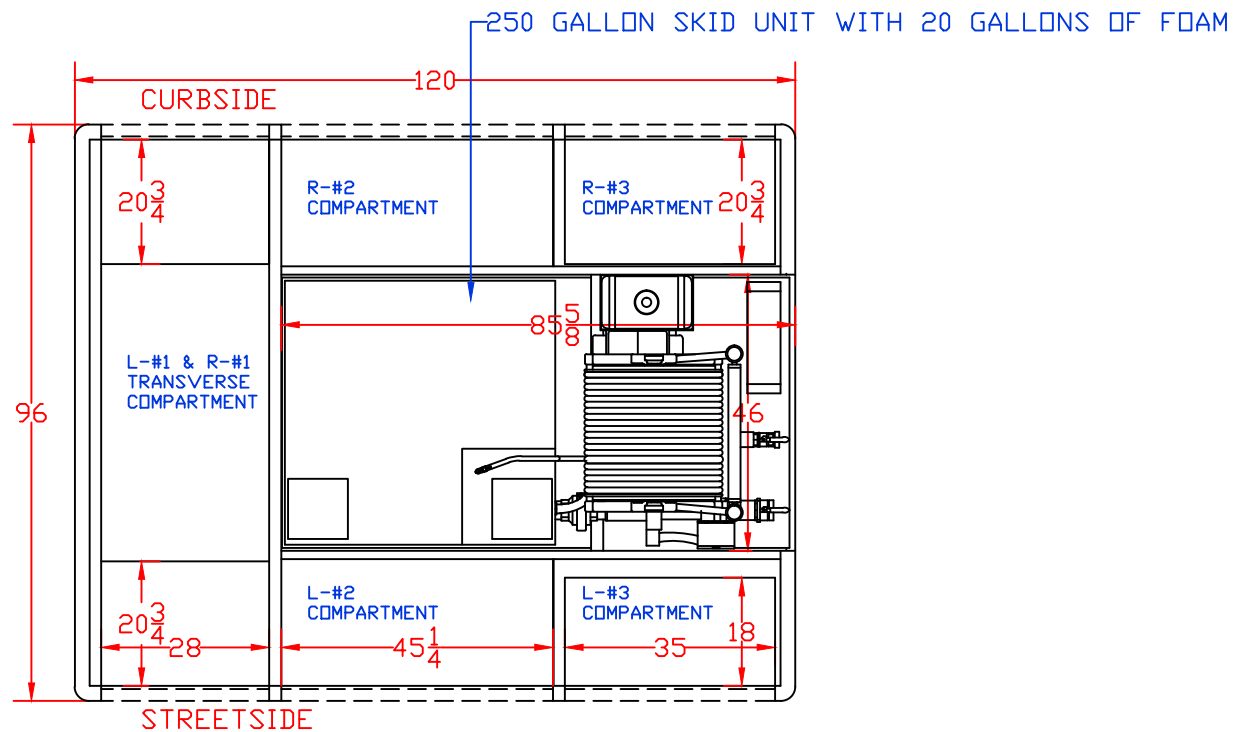

Maintainer Custom Bodies, Inc. mcbfire.com
909 South East Street (800) 843-4288 Toll Free
Rock Rapids, IA 51246 (712) 472-4725

PROPOSAL FOR: VALLEY CENTER FIRE DISTRICT

CUSTOMER APPROVED BY:		PAINT CODE:
VEHICLE TYPE: QUICK ATTACK	CHASSIS: RAM 5500 CREW CAB 4X4	
VIEW: TOP	BODY MAT'L: ALUMINUM	
SCALE: NTS	BODY LENGTH: 120"	
DRAWN BY: NRW	APPROVED BY:	
DATE: 12/22/2016	BODY STYLE:	
DWG NO.: VALLEYCENTER	REVISION: