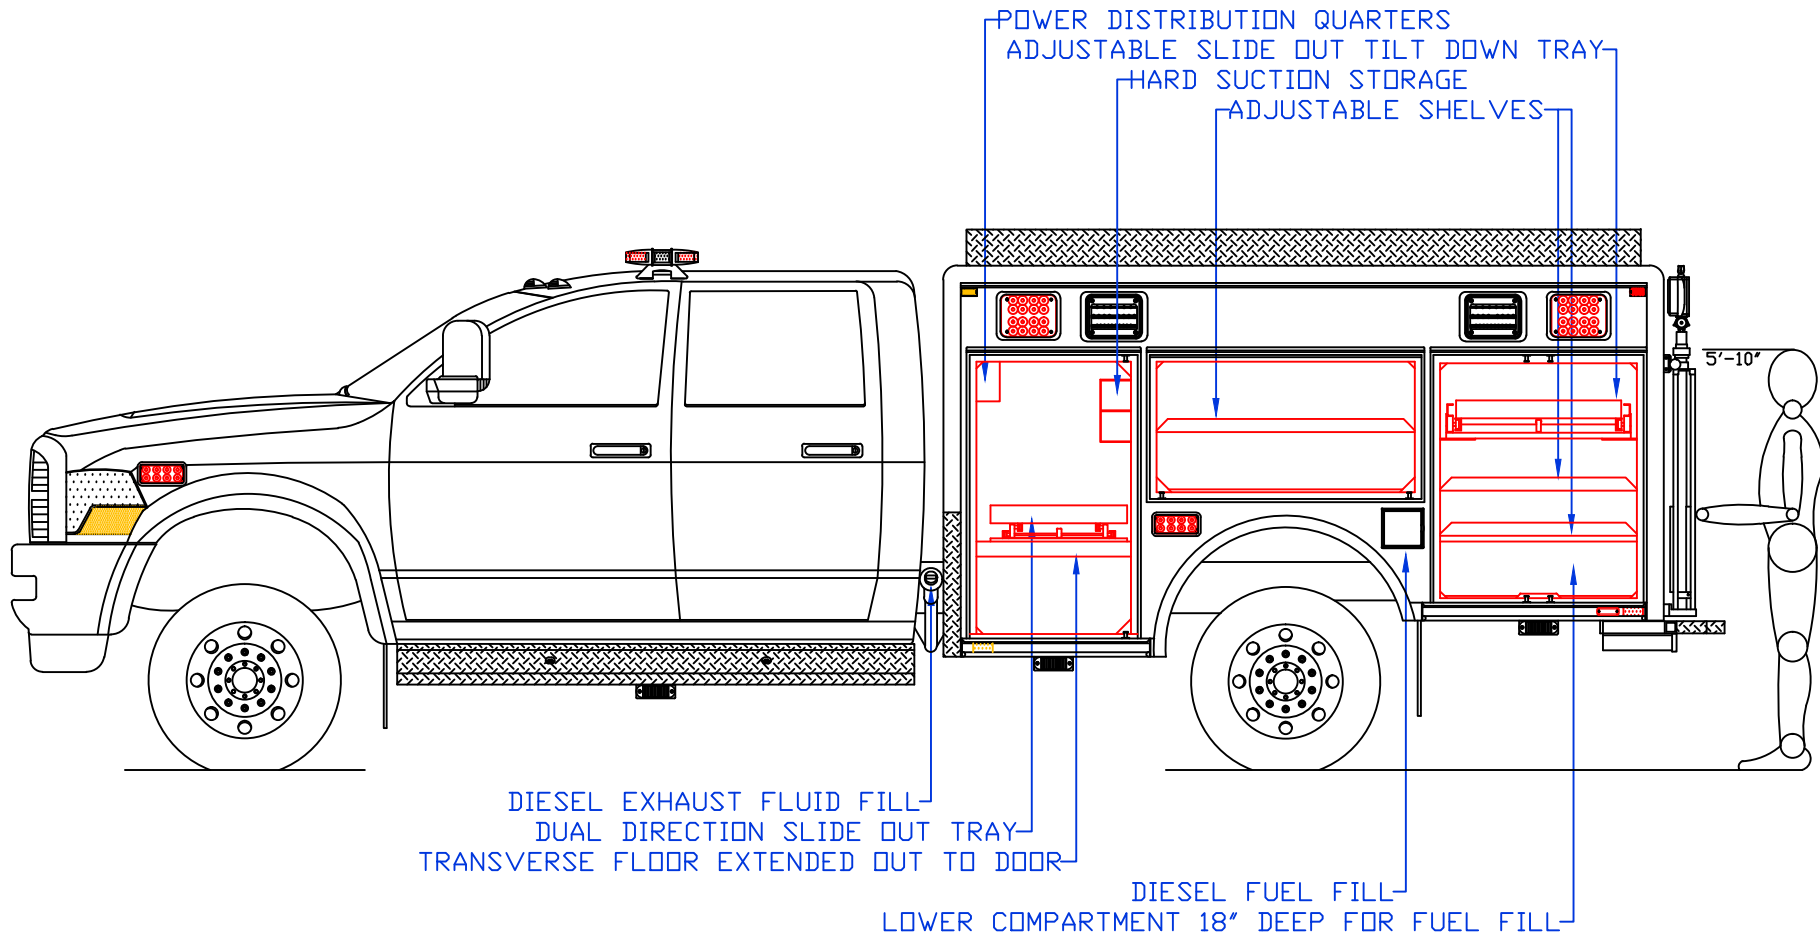

Maintainer Custom Bodies, Inc. *mcbfire.com*
909 South East Street (800) 843-4288 Toll Free
Rock Rapids, IA 51246 (712) 472-4725

CUSTOMER APPROVED BY:		PAINT CODE:
VEHICLE TYPE: QUICK ATTACK		CHASSIS: RAM 5500 CREW CAB 4X4
VIEW: STREETSIDE COMPARTMENT LAYOUT		BODY MAT'L: ALUMINUM
SCALE: NTS		BODY LENGTH: 120"
DRAWN BY: NRW		APPROVED BY:
DATE: 12/22/2016		BODY STYLE:
DWG NO.: VALLEYCENTER		REVISION:

PROPOSAL FOR: VALLEY CENTER FIRE DISTRICT