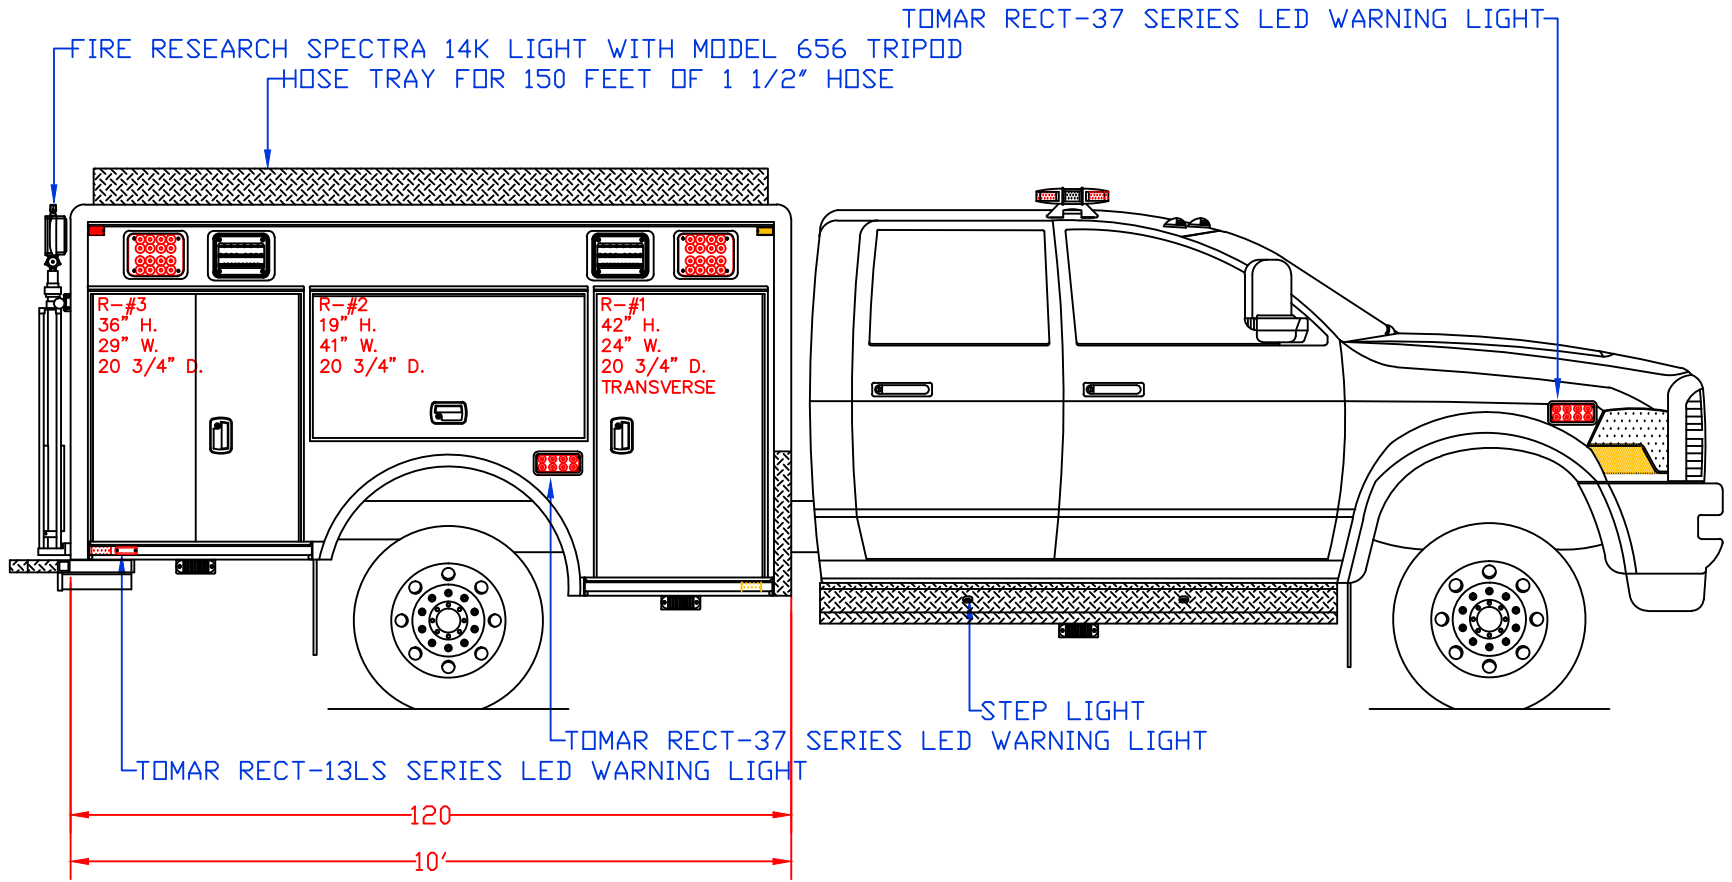

Maintainer Custom Bodies, Inc. mcbfire.com
909 South East Street (800) 843-4288 Toll Free
Rock Rapids, IA 51246 (712) 472-4725

PROPOSAL FOR: VALLEY CENTER FIRE DISTRICT

CUSTOMER APPROVED BY:	PAINT CODE:
VEHICLE TYPE: QUICK ATTACK	CHASSIS: RAM 5500 CREW CAB 4X4
VIEW: CURBSIDE	BODY MAT'L: ALUMINUM
SCALE: NTS	BODY LENGTH: 120"
DRAWN BY: NRW	APPROVED BY:
DATE: 12/22/2016	BODY STYLE:
DWG NO.: VALLEYCENTER	REVISION: