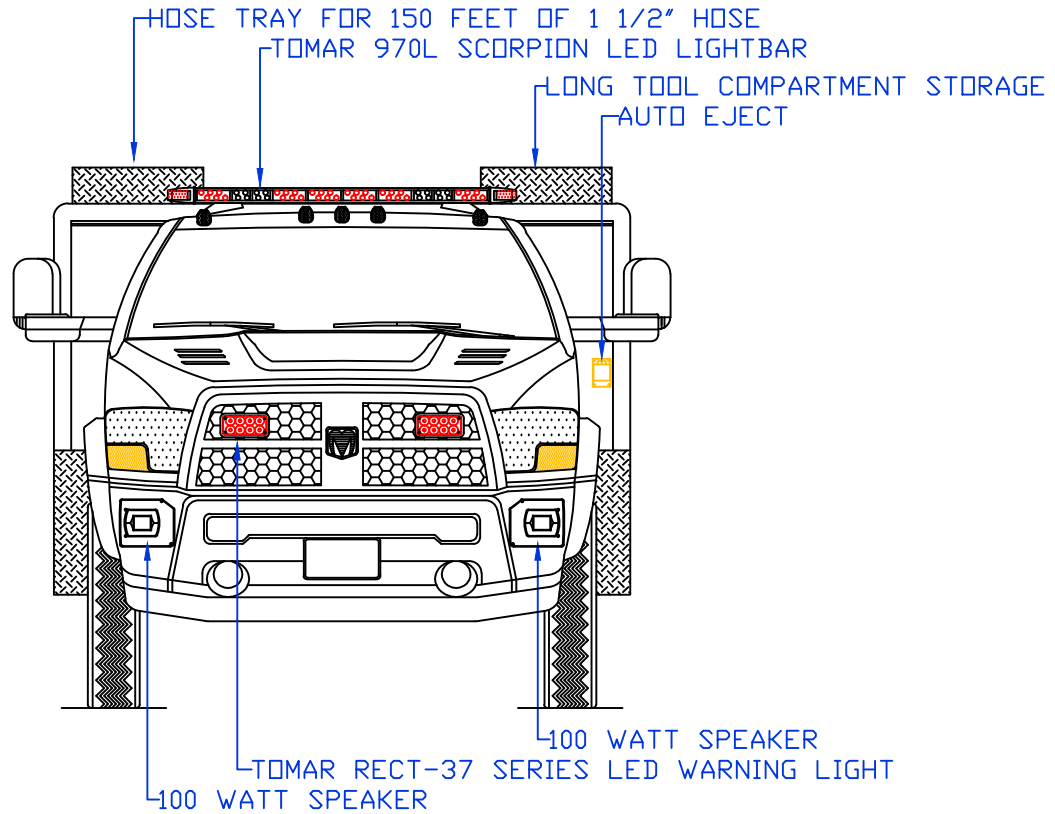

Maintainer Custom Bodies, Inc. mcbfire.com
909 South East Street (800) 843-4288 Toll Free
Rock Rapids, IA 51246 (712) 472-4725

PROPOSAL FOR: VALLEY CENTER FIRE DISTRICT

CUSTOMER APPROVED BY:		PAINT CODE:
VEHICLE TYPE: QUICK ATTACK	CHASSIS: RAM 5500 CREW CAB 4X4	BODY MAT'L: ALUMINUM
VIEW: FRONT	BODY LENGTH: 120"	APPROVED BY:
SCALE: NTS	BODY STYLE:	REVISION:
DRAWN BY: NRW	DATE: 12/22/2016	
DWG NO.: VALLEYCENTER