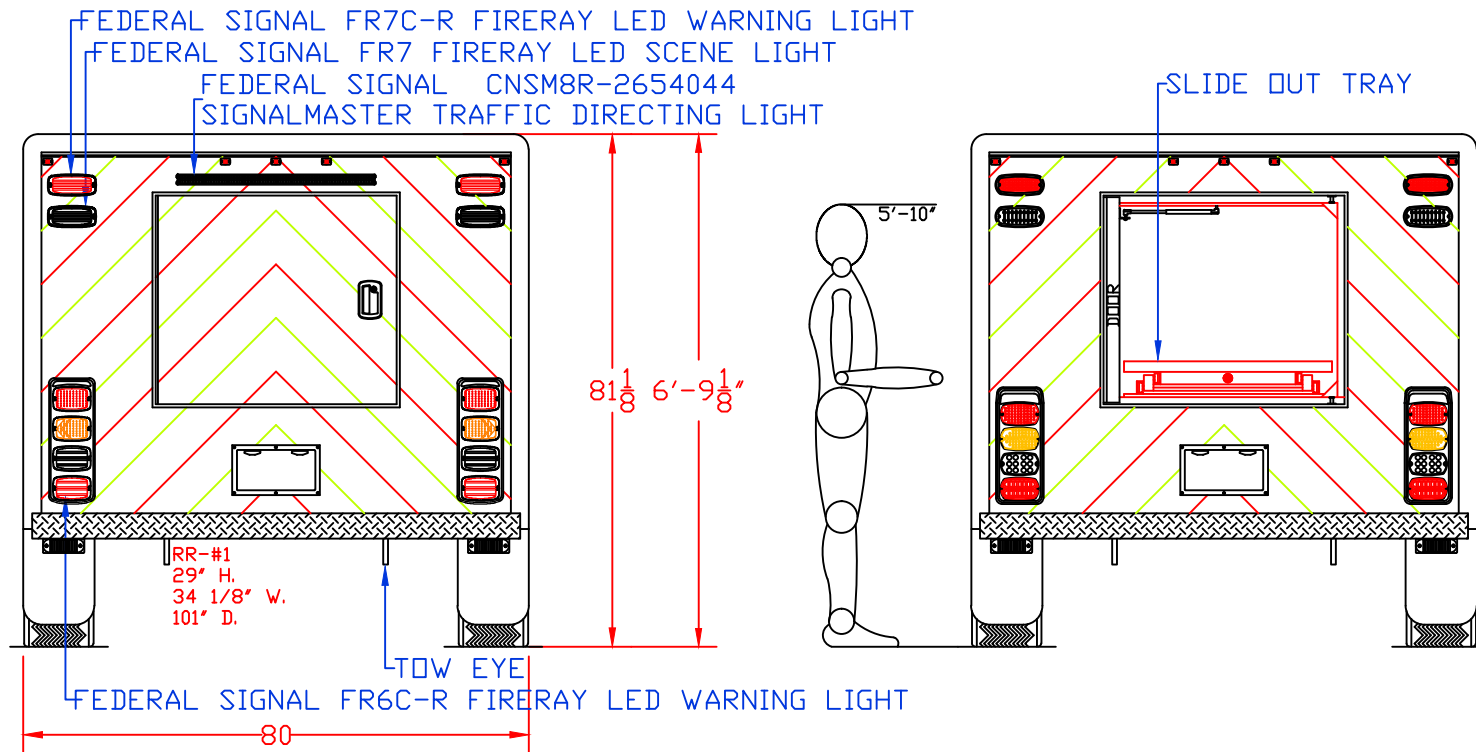

Maintainer mcbfire.com
Custom Bodies, Inc.
909 South East Street (800) 843-4288 Toll Free
Rock Rapids, IA 51246 (712) 472-4725

CUSTOMER APPROVED BY:		PAIN CODE:
VEHICLE TYPE: RESCUE	CHASSIS: FORD F-350 SUPER CAB 4X4	
VIEW: REAR & REAR COMPARTMENT LAYOUT	BODY MAT'L: ALUMINUM	
SCALE: NTS	BODY LENGTH: 108 1/8"	
DRAWN BY: NRW	APPROVED BY:	
DATE: 4/9/2020	BODY STYLE:	
DWG NO.: 207358SUPERSQUAD	REVISION:	

STOCK SUPER SQUAD 207358

NOTE: ALL DIMENSIONS ARE APPROXIMATE