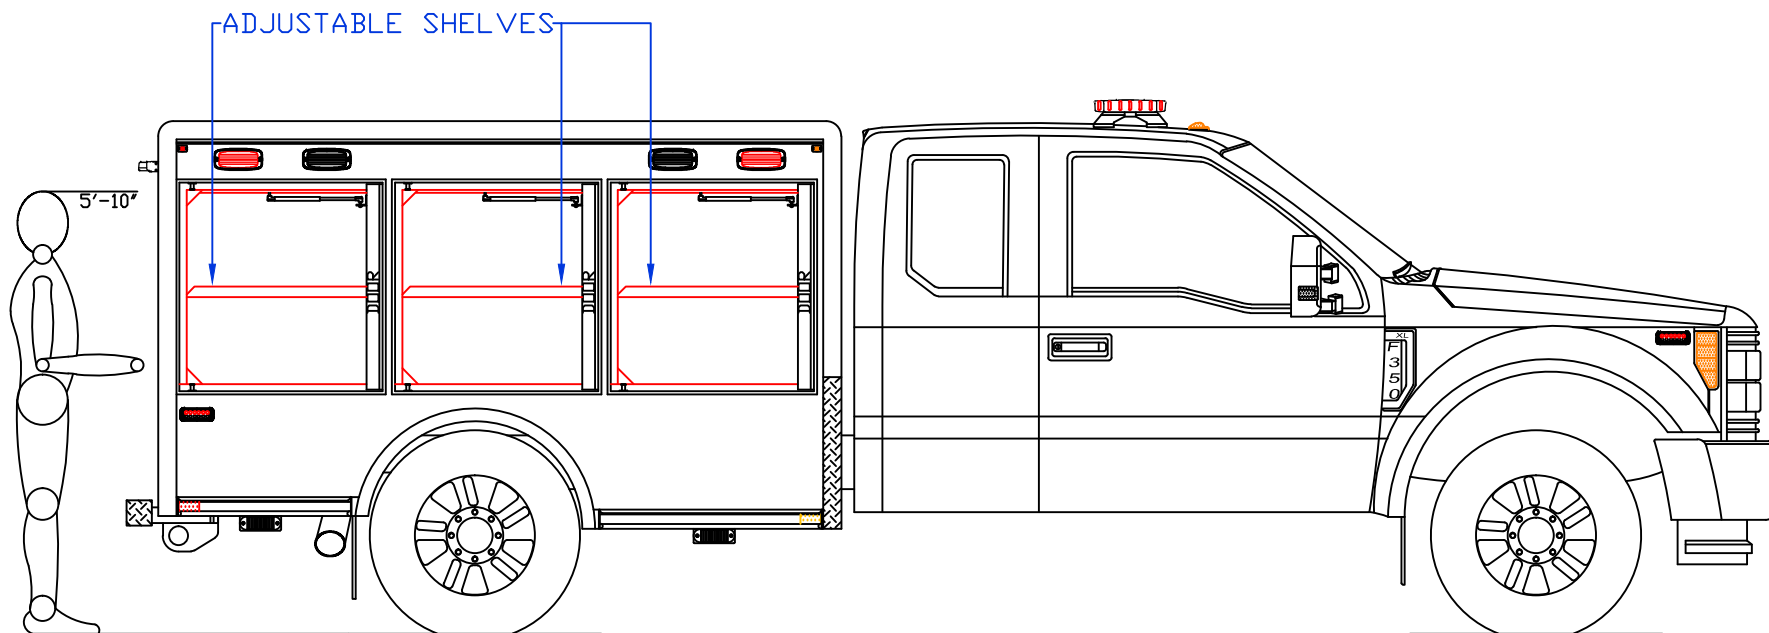

Maintainer mcbfire.com
Custom Bodies, Inc.
909 South East Street (800) 843-4288 Toll Free
Rock Rapids, IA 51246 (712) 472-4725

CUSTOMER APPROVED BY: _____ PAINT CODE: _____

VEHICLE TYPE: RESCUE	CHASSIS: FORD F-350 SUPER CAB 4X4
VIEW: CURBSIDE COMPARTMENT LAYOUT	BODY MAT'L: ALUMINUM
SCALE: NTS	BODY LENGTH: 108 1/8"
DRAWN BY: NRW	APPROVED BY: _____
DATE: 4/9/2020	BODY STYLE: _____
DWG NO.: 207358SUPERSQUAD	REVISION: _____

STOCK SUPER SQUAD 207358

NOTE: ALL DIMENSIONS ARE APPROXIMATE