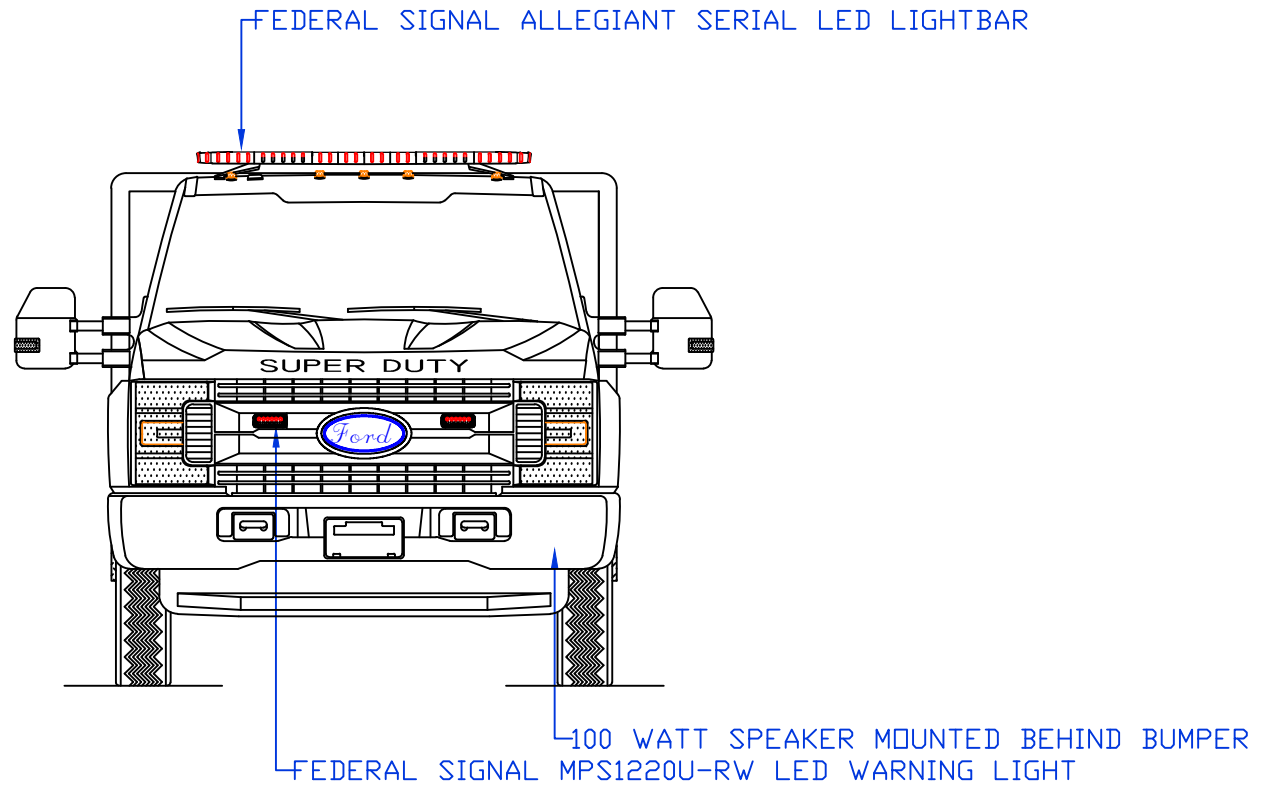

Maintainer mcbfire.com
Custom Bodies, Inc.
909 South East Street (800) 843-4288 Toll Free
Rock Rapids, IA 51246 (712) 472-4725

CUSTOMER APPROVED BY:

PAINT CODE:

VEHICLE TYPE: RESCUE

CHASSIS: FORD F-350 SUPER CAB 4X4

VIEW: FRONT

BODY MAT'L: ALUMINUM

SCALE: NTS

BODY LENGTH: 108 1/8"

DRAWN BY: NRW

APPROVED BY:

DATE: 4/9/2020

BODY STYLE:

DWG NO.: 207358SUPERSQUAD

REVISION:

STOCK SUPER SQUAD 207358

NOTE: ALL DIMENSIONS ARE APPROXIMATE