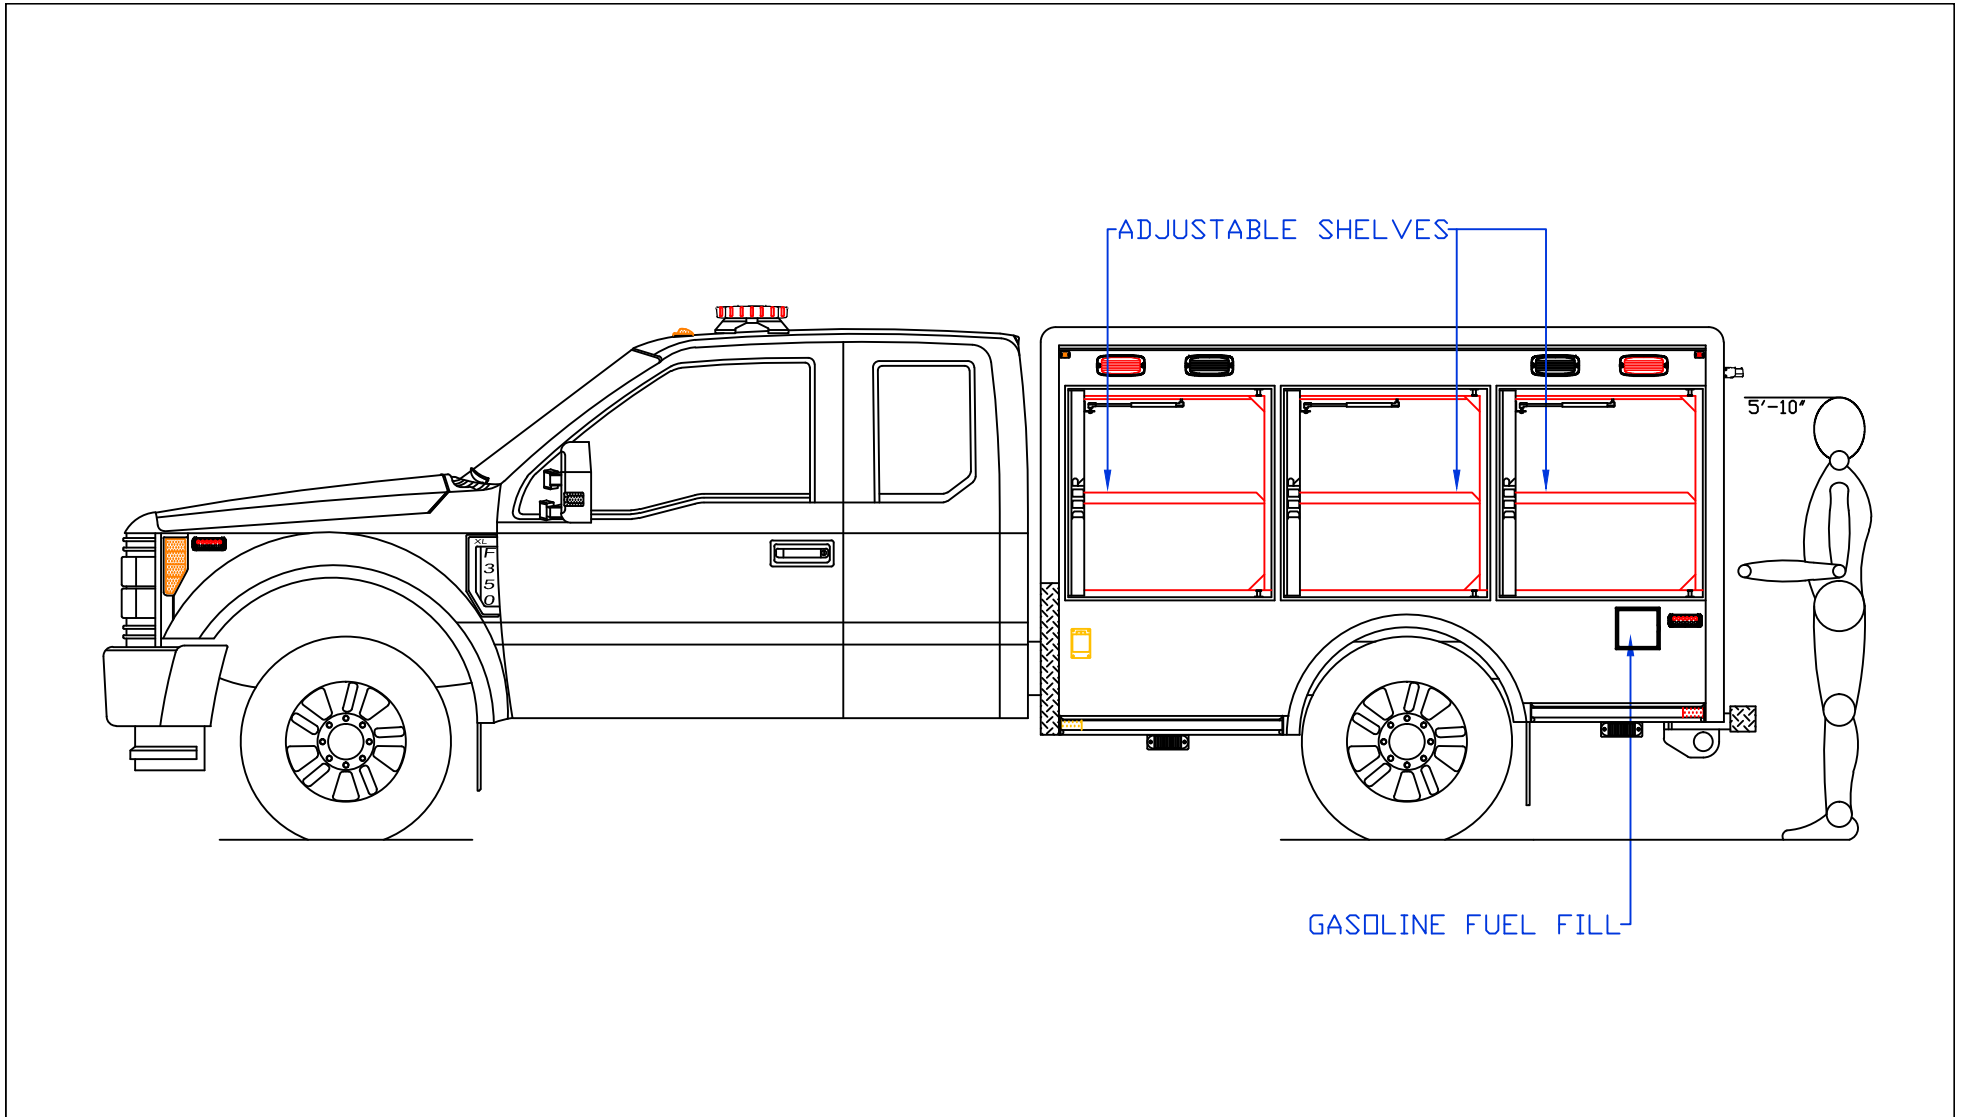

Maintainer mcbfire.com
Custom Bodies, Inc.
909 South East Street
Rock Rapids, IA 51246
(800) 843-4288 Toll Free
(712) 472-4725

CUSTOMER APPROVED BY:		PAINT CODE:
VEHICLE TYPE: RESCUE	CHASSIS: FORD F-350 SUPER CAB 4X4	
VIEW: STREETSIDE COMPARTMENT LAYOUT	BODY MAT'L: ALUMINUM	
SCALE: NTS	BODY LENGTH: 108 1/8"	
DRAWN BY: NRW	APPROVED BY:	
DATE: 4/9/2020	BODY STYLE:	
DWG NO.: 207358SUPERSQUAD	REVISION:	

STOCK SUPER SQUAD 207358

NOTE: ALL DIMENSIONS ARE APPROXIMATE