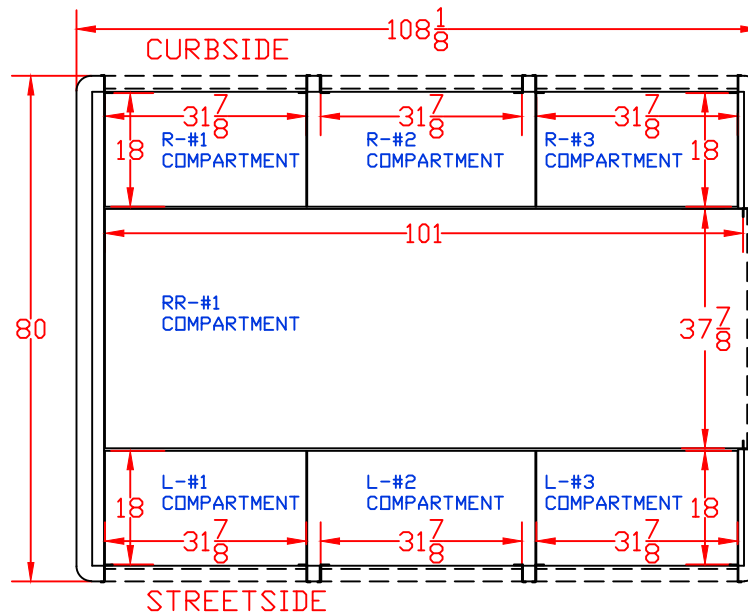

DRAWN BY: NRW

APPROVED BY:

DATE: 4/9/2020

BODY STYLE:

DWG NO.: 207358SUPERSQUAD

REVISION:

STOCK SUPER SQUAD 207358

NOTE: ALL DIMENSIONS ARE APPROXIMATE