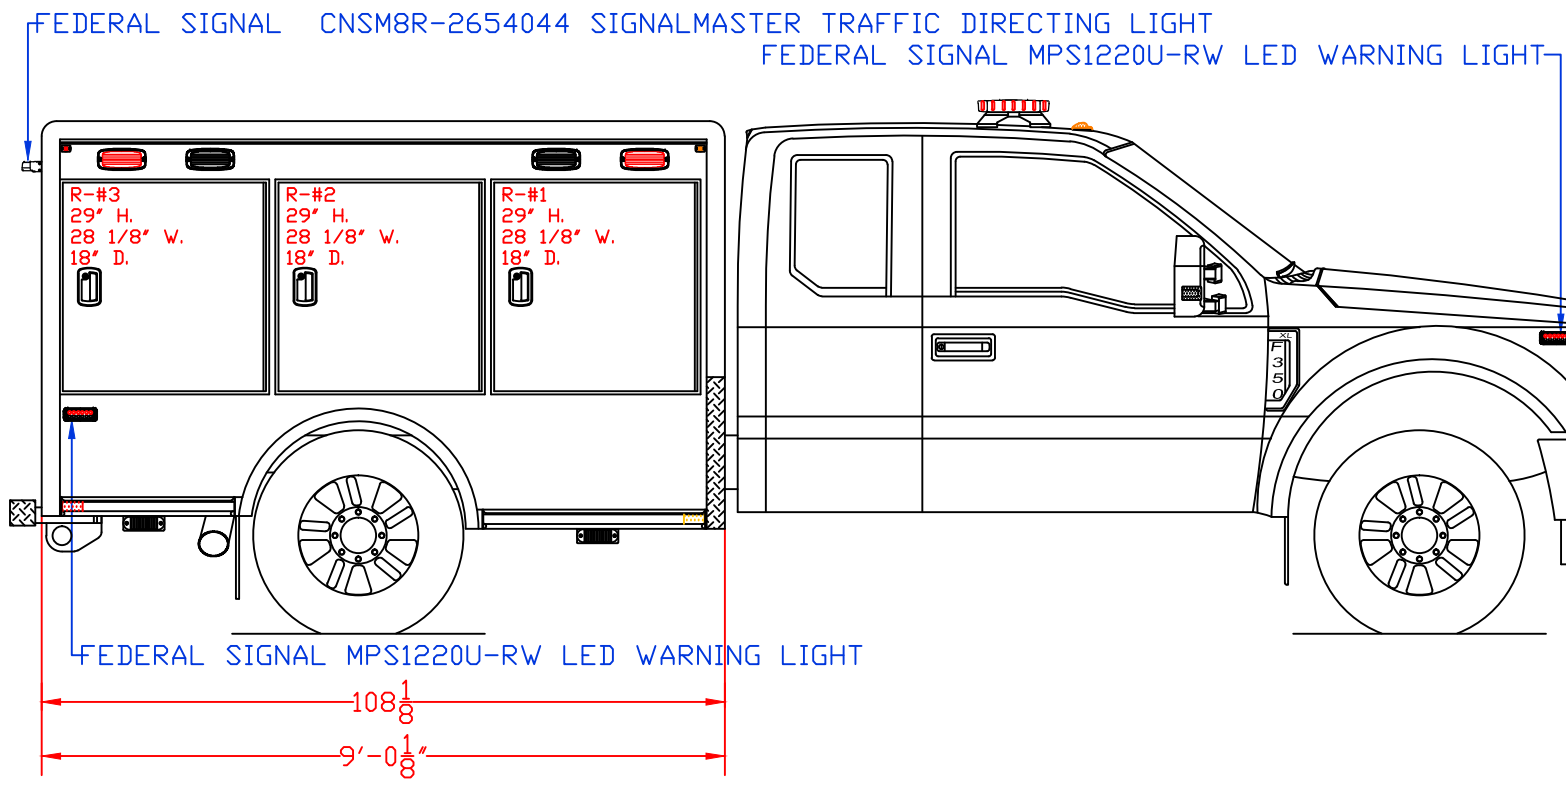

Maintainer mcbfire.com
Custom Bodies, Inc.
909 South East Street (800) 843-4288 Toll Free
Rock Rapids, IA 51246 (712) 472-4725

CUSTOMER APPROVED BY:		PAINT CODE:	
VEHICLE TYPE: RESCUE	CHASSIS: FORD F-350 SUPER CAB 4X4		
VIEW: CURBSIDE	BODY MAT'L: ALUMINUM		
SCALE: NTS	BODY LENGTH: 108 1/8"		
DRAWN BY: NRW	APPROVED BY:		
DATE: 4/9/2020	BODY STYLE:		
DWG NO.: 207358SUPERSQUAD	REVISION:		

STOCK SUPER SQUAD 207358

NOTE: ALL DIMENSIONS ARE APPROXIMATE