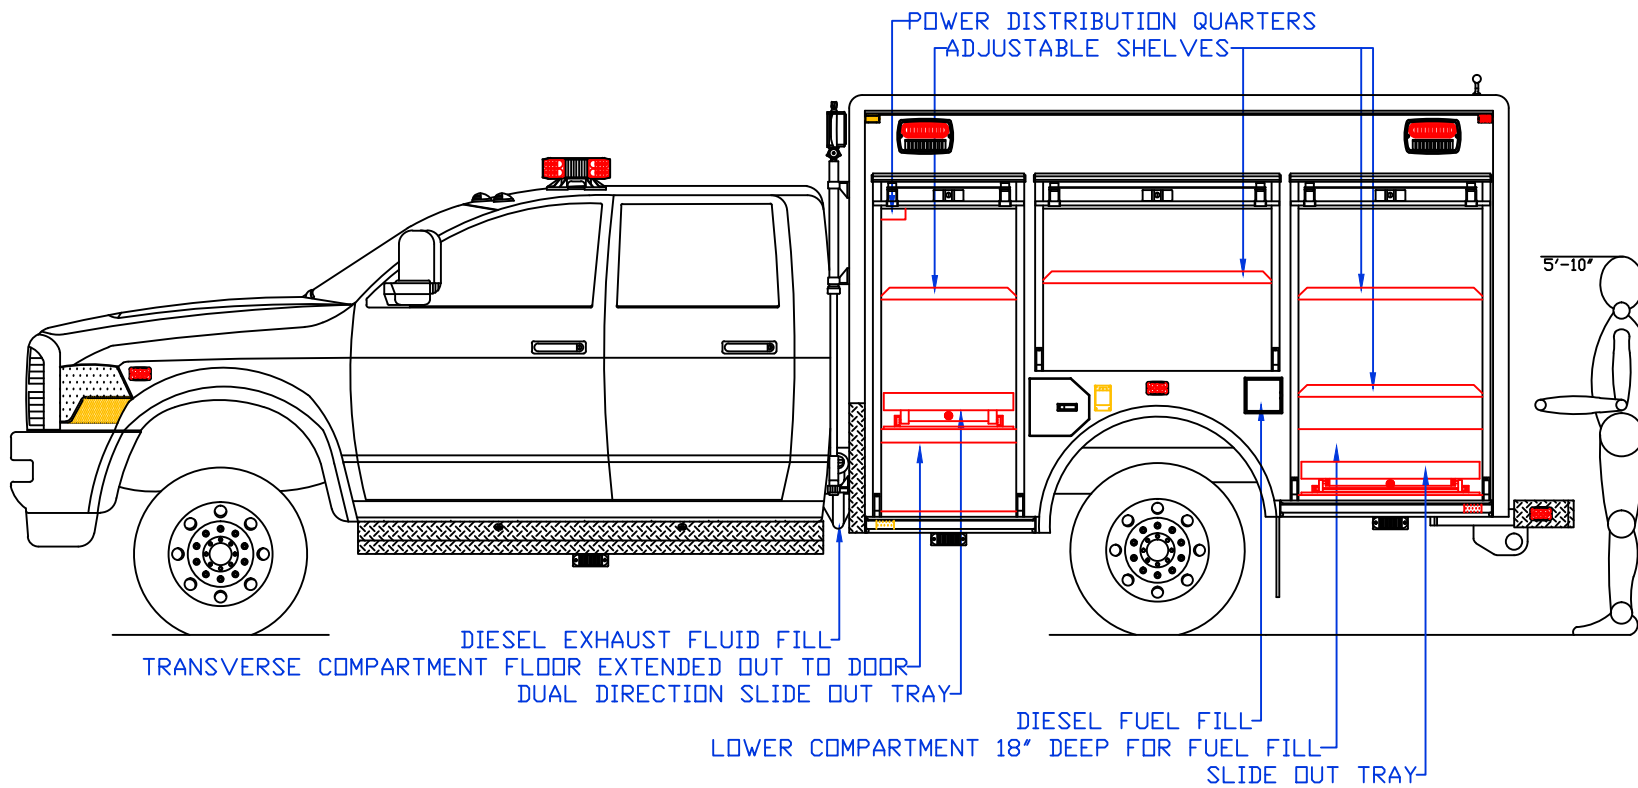

Maintainer Custom Bodies, Inc. mcbfire.com
909 South East Street (800) 843-4288 Toll Free
Rock Rapids, IA 51246 (712) 472-4725

PROPOSAL FOR: M323 STOCK 10' QUICK ATTACK

CUSTOMER APPROVED BY:		PAINT CODE:
VEHICLE TYPE: QUICK ATTACK	CHASSIS: RAM 5500 CREW CAB 4X4	
VIEW: STREETSIDE COMPARTMENT LAYOUT	BODY MAT'L: ALUMINUM	
SCALE: NTS	BODY LENGTH: 122"	
DRAWN BY: NRW	APPROVED BY:	
DATE: 9/22/2017	BODY STYLE:	
DWG NO.: M323STOCK102FTQUICKATTACK	REVISION:	

NOTE: ALL DIMENSIONS ARE APPROXIMATE