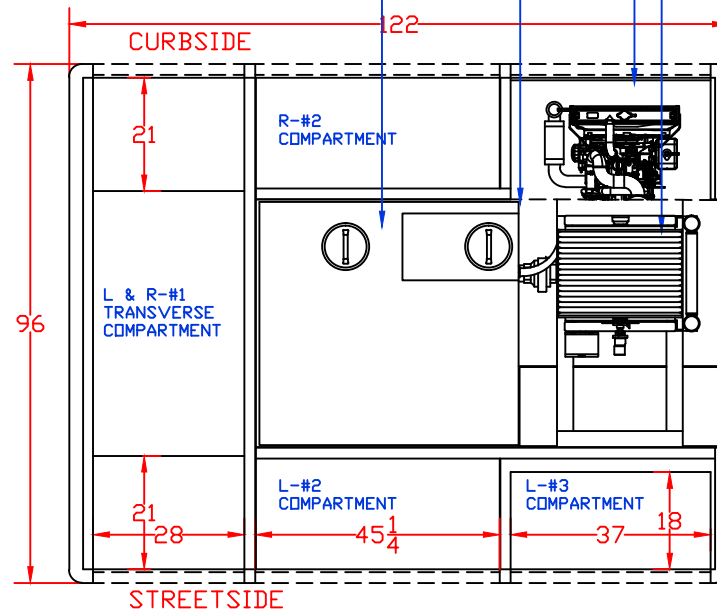

HANNAY 24-23-24RT BOOSTER REEL
DIESEL PUMP MOUNTED IN COMPARTMENT
SKID MOUNTED C.E.T. KUBOTA 21 HP DIESEL PUMP & TANK
300 GALLON WATER TANK WITH 10 GALLONS OF FOAM

Maintainer Custom Bodies, Inc. mcbfire.com
909 South East Street (800) 843-4288 Toll Free
Rock Rapids, IA 51246 (712) 472-4725

PROPOSAL FOR: M323 STOCK 10' QUICK ATTACK

CUSTOMER APPROVED BY:		PAINT CODE:
VEHICLE TYPE: QUICK ATTACK	CHASSIS: RAM 5500 CREW CAB 4X4	
VIEW: TOP	BODY MAT'L: ALUMINUM	
SCALE: NTS	BODY LENGTH: 122"	
DRAWN BY: NRW	APPROVED BY:	
DATE: 9/22/2017	BODY STYLE:	
DWG NO.: M323STOCK102FTQUICKATTACK	REVISION:	

NOTE: ALL DIMENSIONS ARE APPROXIMATE