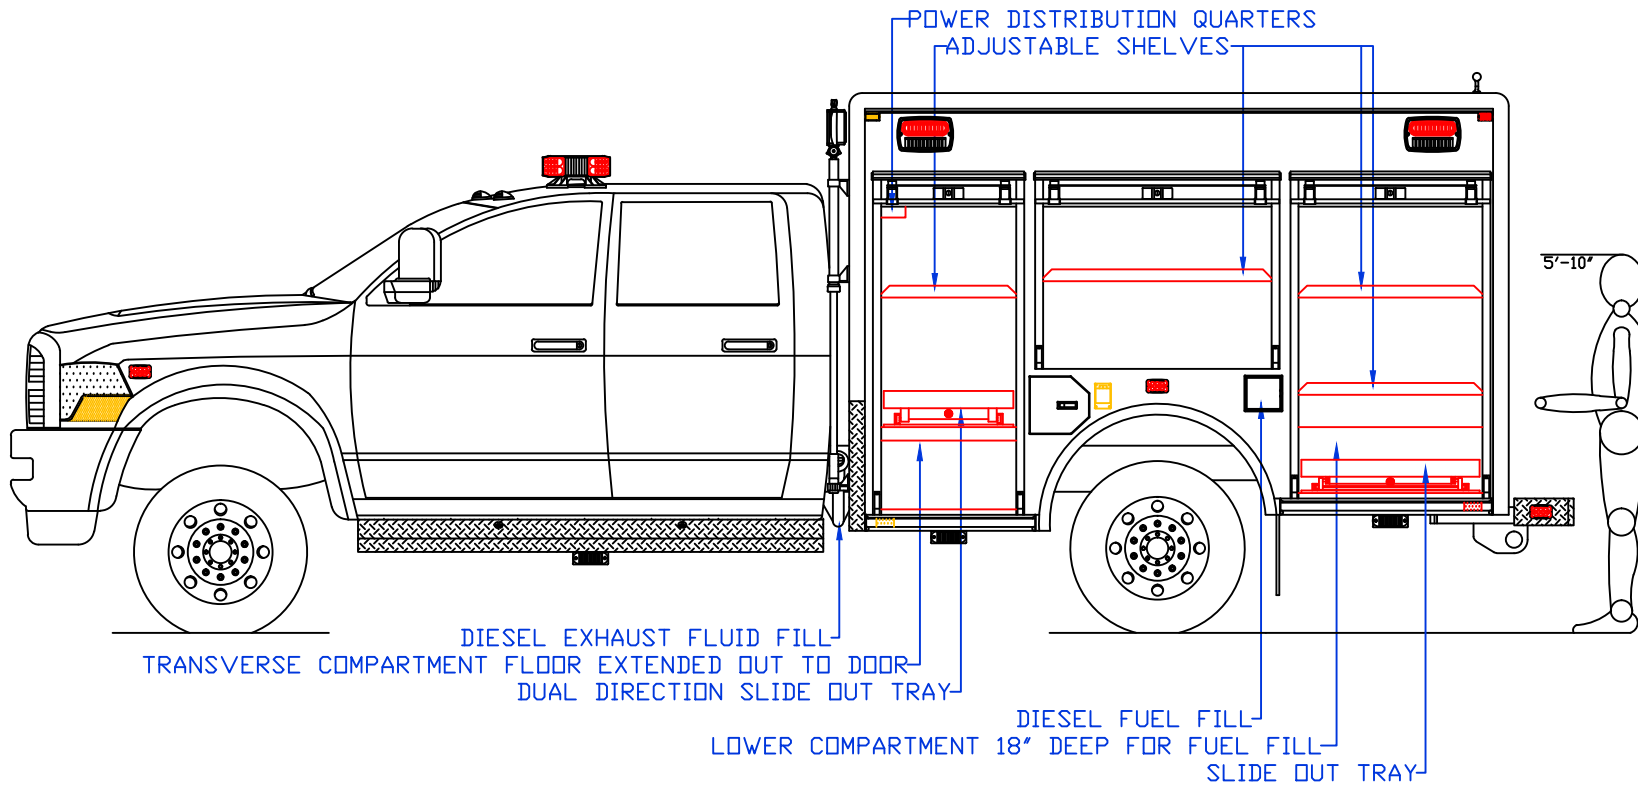

Maintainer *Custom Bodies, Inc.*
909 South East Street (800) 843-4288 Toll Free
Rock Rapids, IA 51246 (712) 472-4725

mcbfire.com

CUSTOMER APPROVED BY:		PAINT CODE:
VEHICLE TYPE: QUICK ATTACK		CHASSIS: RAM 5500 CREW CAB 4X4
VIEW: STREETSIDE COMPARTMENT LAYOUT		BODY MAT'L: ALUMINUM
SCALE: NTS		BODY LENGTH: 122"
DRAWN BY: NRW		APPROVED BY:
DATE: 9/22/2017		BODY STYLE:
DWG NO.: M323STOCK102FTQUICKATTACK		REVISION:

PROPOSAL FOR: M323 STOCK 10' QUICK ATTACK

NOTE: ALL DIMENSIONS ARE APPROXIMATE