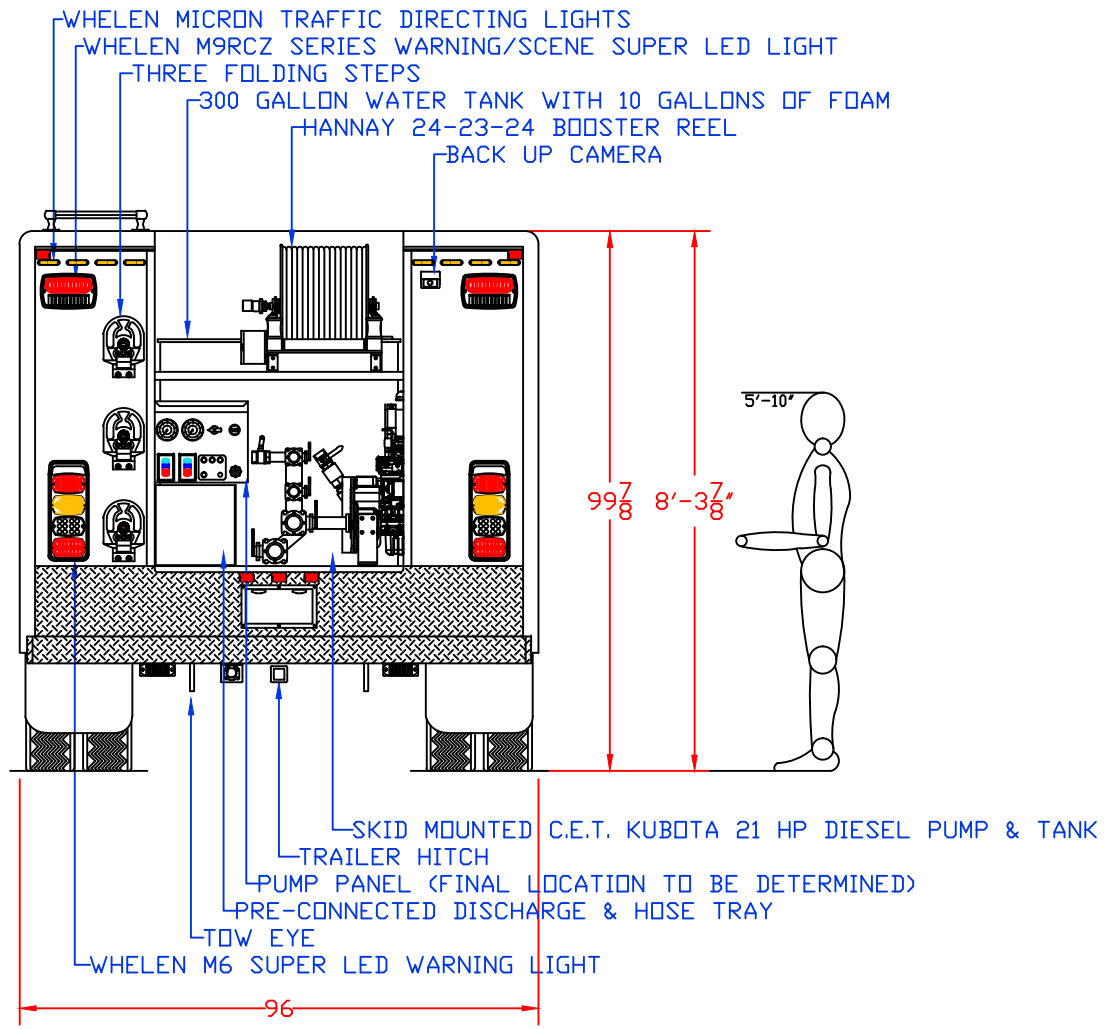

PROPOSAL FOR: M323 STOCK 10' QUICK ATTACK

NOTE: ALL DIMENSIONS ARE APPROXIMATE

FIRE RESEARCH SPECTRA MS R14 TELESCOPING LED LIGHT

WHELEN M2 SUPER LED WARNING LIGHT

**Maintainer** Custom Bodies, Inc. [mcbfire.com](http://mcbfire.com)  
 909 South East Street (800) 843-4288 Toll Free  
 Rock Rapids, IA 51246 (712) 472-4725

PROPOSAL FOR: M323 STOCK 10' QUICK ATTACK

CUSTOMER APPROVED BY:		PAINT CODE:	
VEHICLE TYPE: QUICK ATTACK		CHASSIS: RAM 5500 CREW CAB 4X4	
VIEW: CURBSIDE		BODY MAT'L: ALUMINUM	
SCALE: NTS		BODY LENGTH: 122'	
DRAWN BY: NRW		APPROVED BY:	
DATE: 9/22/2017		BODY STYLE:	
DWG NO.: M323STOCK102FTQUICKATTACK		REVISION:	

NOTE: ALL DIMENSIONS ARE APPROXIMATE

**Maintainer** Custom Bodies, Inc.  
 909 South East Street  
 Rock Rapids, IA 51246  
 (800) 843-4288 Toll Free  
 (712) 472-4725  
 mcbfire.com

<b>CUSTOMER APPROVED BY:</b>		<b>PAINT CODE:</b>
VEHICLE TYPE: QUICK ATTACK	CHASSIS: RAM 5500 CREW CAB 4X4	BODY MAT'L: ALUMINUM
VIEW: REAR	BODY LENGTH: 122"	APPROVED BY:
SCALE: NTS	BODY STYLE:	REVISION:
DRAWN BY: NRW	DATE: 9/22/2017	
DWG NO.: M323STOCK102FTQUICKATTACK		

PROPOSAL FOR: M323 STOCK 10' QUICK ATTACK

<b>CUSTOMER APPROVED BY:</b>		<b>PAINT CODE:</b>
VEHICLE TYPE: QUICK ATTACK	CHASSIS: RAM 5500 CREW CAB 4X4	
VIEW: FRONT	BODY MAT'L: ALUMINUM	
SCALE: NTS	BODY LENGTH: 122"	
DRAWN BY: NRW	APPROVED BY:	
DATE: 9/22/2017	BODY STYLE:	
DWG NO.: M323STOCK102FTQUICKATTACK	REVISION:	