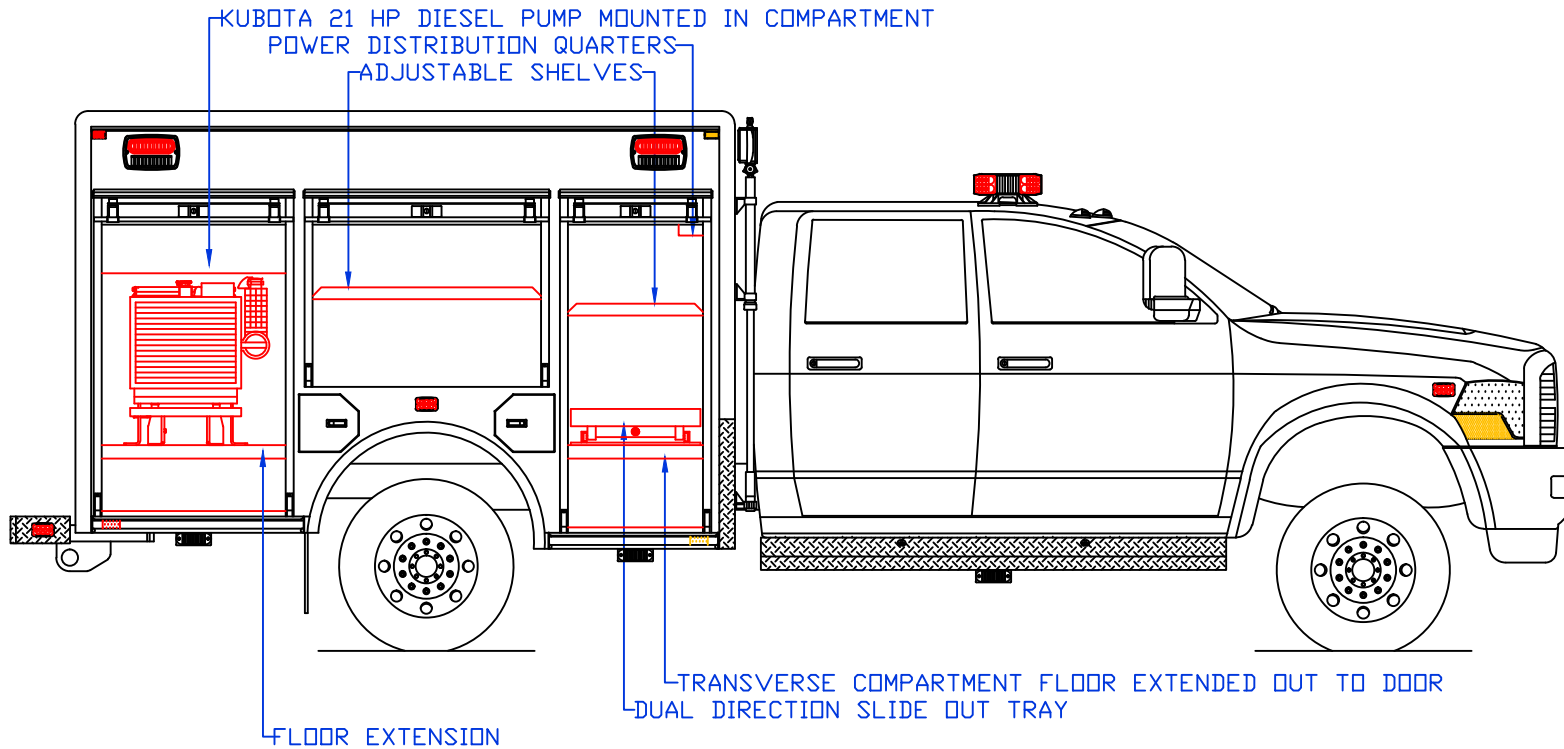

Maintainer *Custom Bodies, Inc.*
909 South East Street (800) 843-4288 Toll Free
Rock Rapids, IA 51246 (712) 472-4725

mcbfire.com

CUSTOMER APPROVED BY:		PAINT CODE:
VEHICLE TYPE: QUICK ATTACK	CHASSIS: RAM 5500 CREW CAB 4X4	
VIEW: CURBSIDE COMPARTMENT LAYOUT	BODY MAT'L: ALUMINUM	
SCALE: NTS	BODY LENGTH: 122"	
DRAWN BY: NRW	APPROVED BY:	
DATE: 9/22/2017	BODY STYLE:	
DWG NO.: M323STOCK102FTQUICKATTACK	REVISION:	

PROPOSAL FOR: M323 STOCK 10' QUICK ATTACK

NOTE: ALL DIMENSIONS ARE APPROXIMATE