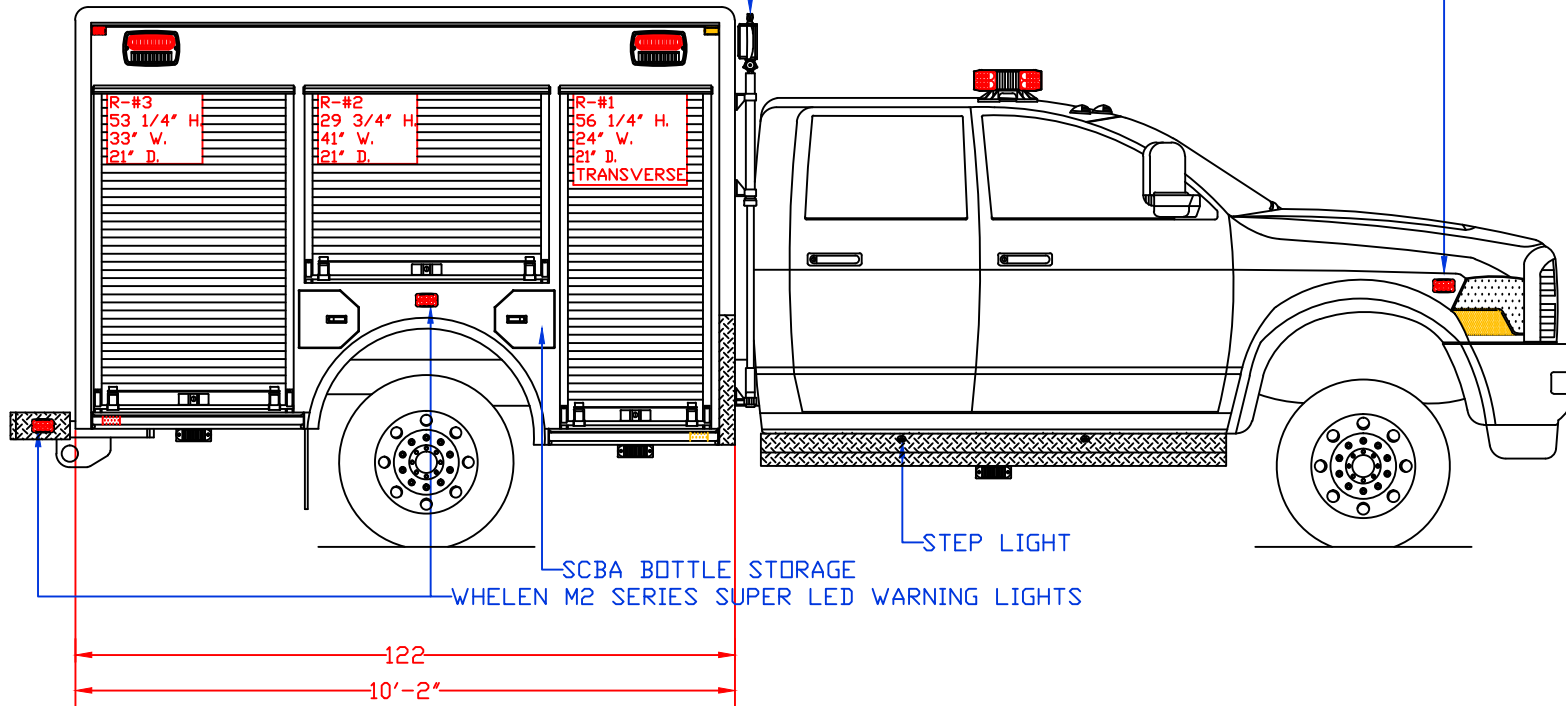

FIRE RESEARCH SPECTRA MS R14 TELESCOPING LED LIGHT

WHELEN M2 SUPER LED WARNING LIGHT

Maintainer Custom Bodies, Inc. mcbfire.com
909 South East Street (800) 843-4288 Toll Free
Rock Rapids, IA 51246 (712) 472-4725

PROPOSAL FOR: M323 STOCK 10' QUICK ATTACK

CUSTOMER APPROVED BY:		PAINT CODE:	
VEHICLE TYPE: QUICK ATTACK		CHASSIS: RAM 5500 CREW CAB 4X4	
VIEW: CURBSIDE		BODY MAT'L: ALUMINUM	
SCALE: NTS		BODY LENGTH: 122"	
DRAWN BY: NRW		APPROVED BY:	
DATE: 9/22/2017		BODY STYLE:	
DWG NO.: M323STOCK102FTQUICKATTACK		REVISION:	

NOTE: ALL DIMENSIONS ARE APPROXIMATE