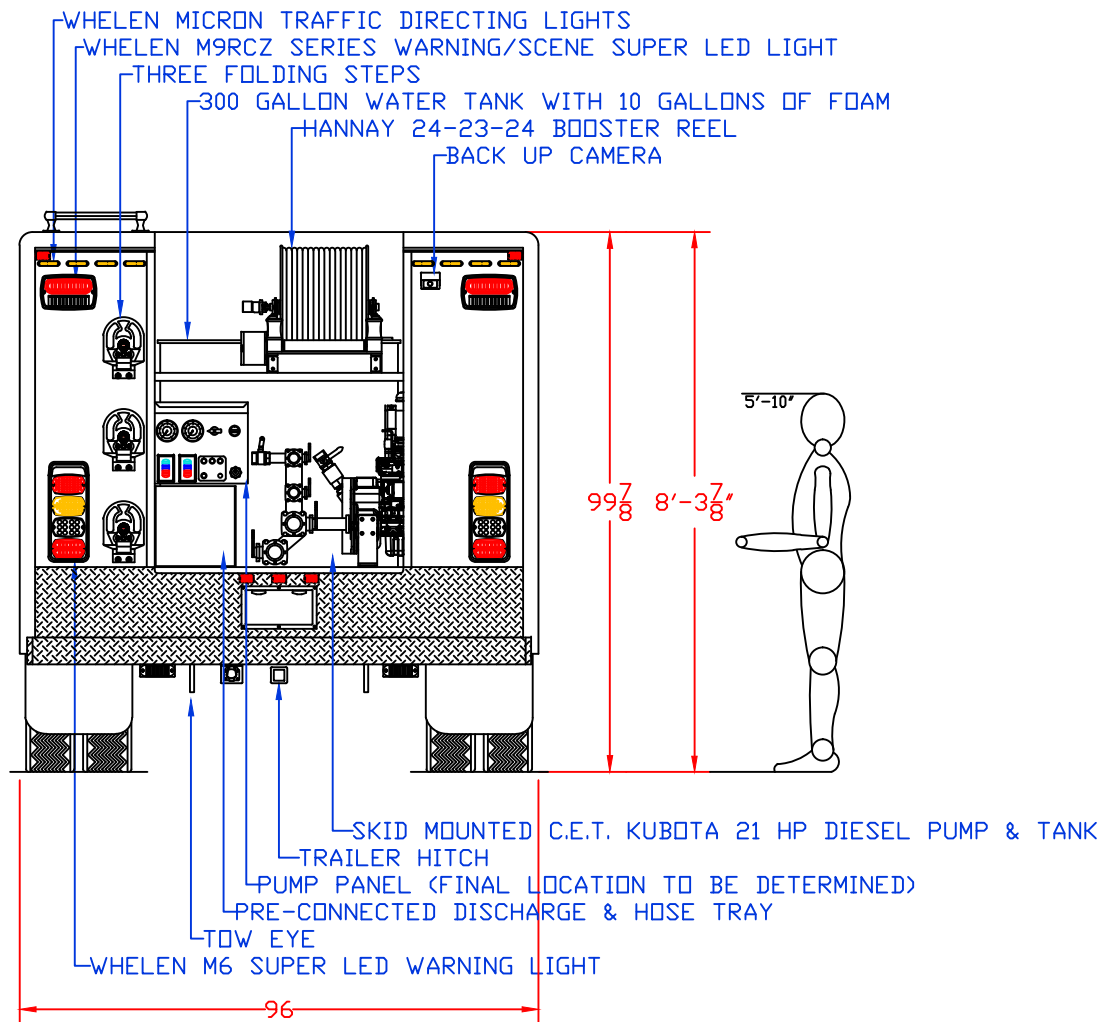

Maintainer Custom Bodies, Inc.
909 South East Street
Rock Rapids, IA 51246
mcbfire.com
(800) 843-4288 Toll Free
(712) 472-4725

PROPOSAL FOR: M323 STOCK 10' QUICK ATTACK

CUSTOMER APPROVED BY:		PAINT CODE:
VEHICLE TYPE: QUICK ATTACK	CHASSIS: RAM 5500 CREW CAB 4X4	BODY MAT'L: ALUMINUM
VIEW: REAR	SCALE: NTS	BODY LENGTH: 122"
SCALE: NTS	DRAWN BY: NRW	APPROVED BY:
DRAWN BY: NRW	DATE: 9/22/2017	BODY STYLE:
DATE: 9/22/2017	DWG NO.: M323STOCK102FTQUICKATTACK	REVISION:
DWG NO.: M323STOCK102FTQUICKATTACK	NOTE: ALL DIMENSIONS ARE APPROXIMATE