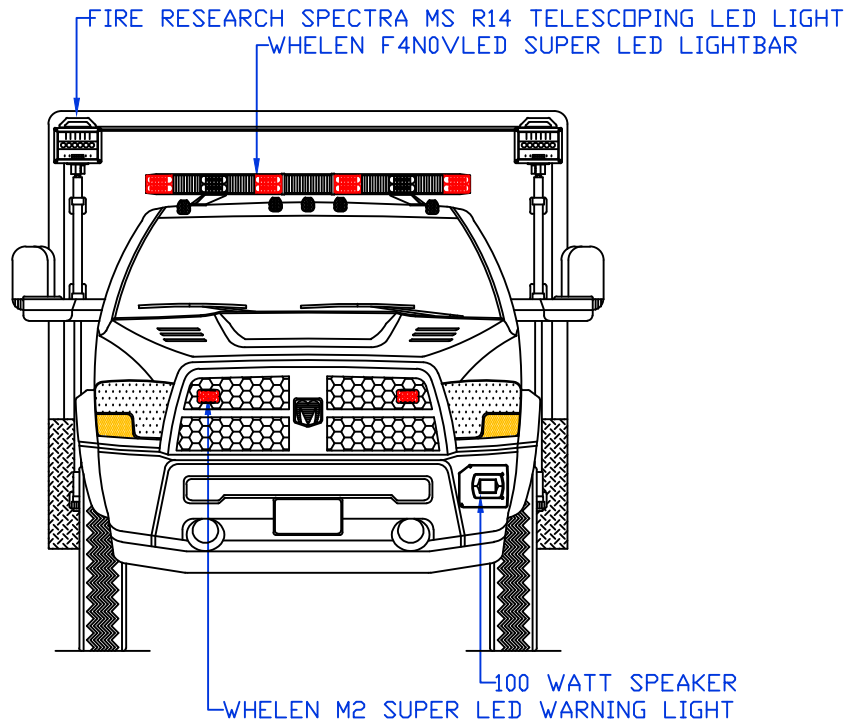

**Maintainer** *mcbfire.com*  
**Custom Bodies, Inc.**  
 909 South East Street (800) 843-4288 Toll Free  
 Rock Rapids, IA 51246 (712) 472-4725

CUSTOMER APPROVED BY:		PAINT CODE:	
VEHICLE TYPE: QUICK ATTACK	CHASSIS: RAM 5500 CREW CAB 4X4	BODY MAT'L: ALUMINUM	
VIEW: STREETSIDE	BODY LENGTH: 122"	APPROVED BY:	
SCALE: NTS	BODY STYLE:	REVISION:	
DRAWN BY: NRW	DATE: 9/22/2017		
DWG NO.: M323STOCK102FTQUICKATTACK			

PROPOSAL FOR: M323 STOCK 10' QUICK ATTACK

NOTE: ALL DIMENSIONS ARE APPROXIMATE

FIRE RESEARCH SPECTRA MS R14 TELESCOPING LED LIGHT

WHELEN M2 SUPER LED WARNING LIGHT

**Maintainer** Custom Bodies, Inc. [mcbfire.com](http://mcbfire.com)  
 909 South East Street (800) 843-4288 Toll Free  
 Rock Rapids, IA 51246 (712) 472-4725

PROPOSAL FOR: M323 STOCK 10' QUICK ATTACK

CUSTOMER APPROVED BY:		PAINT CODE:	
VEHICLE TYPE: QUICK ATTACK		CHASSIS: RAM 5500 CREW CAB 4X4	
VIEW: CURBSIDE		BODY MAT'L: ALUMINUM	
SCALE: NTS		BODY LENGTH: 122"	
DRAWN BY: NRW		APPROVED BY:	
DATE: 9/22/2017		BODY STYLE:	
DWG NO.: M323STOCK102FTQUICKATTACK		REVISION:	

<b>CUSTOMER APPROVED BY:</b>		<b>PAINT CODE:</b>
VEHICLE TYPE: QUICK ATTACK	CHASSIS: RAM 5500 CREW CAB 4X4	BODY MAT'L: ALUMINUM
VIEW: REAR	SCALE: NTS	BODY LENGTH: 122"
SCALE: NTS	DRAWN BY: NRW	APPROVED BY:
DRAWN BY: NRW	DATE: 9/22/2017	BODY STYLE:
DATE: 9/22/2017	DWG NO.: M323STOCK102FTQUICKATTACK	REVISION:
DWG NO.: M323STOCK102FTQUICKATTACK	NOTE: ALL DIMENSIONS ARE APPROXIMATE	