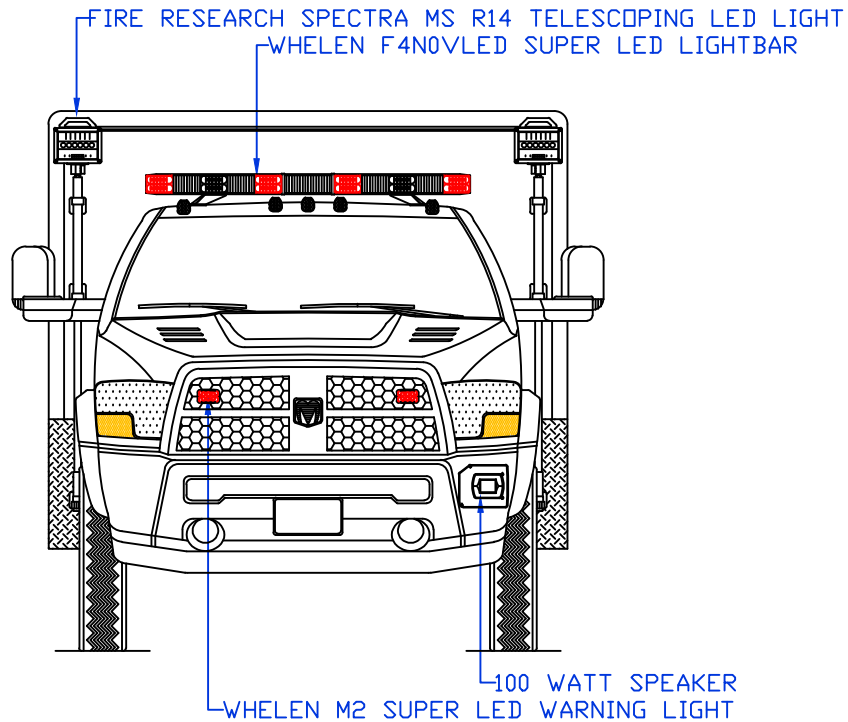

Maintainer Custom Bodies, Inc. mcbfire.com
909 South East Street (800) 843-4288 Toll Free
Rock Rapids, IA 51246 (712) 472-4725

PROPOSAL FOR: M323 STOCK 10' QUICK ATTACK

CUSTOMER APPROVED BY:		PAINT CODE:
VEHICLE TYPE: QUICK ATTACK	CHASSIS: RAM 5500 CREW CAB 4X4	
VIEW: FRONT	BODY MAT'L: ALUMINUM	
SCALE: NTS	BODY LENGTH: 122"	
DRAWN BY: NRW	APPROVED BY:	
DATE: 9/22/2017	BODY STYLE:	
DWG NO.: M323STOCK102FTQUICKATTACK	REVISION:	

NOTE: ALL DIMENSIONS ARE APPROXIMATE