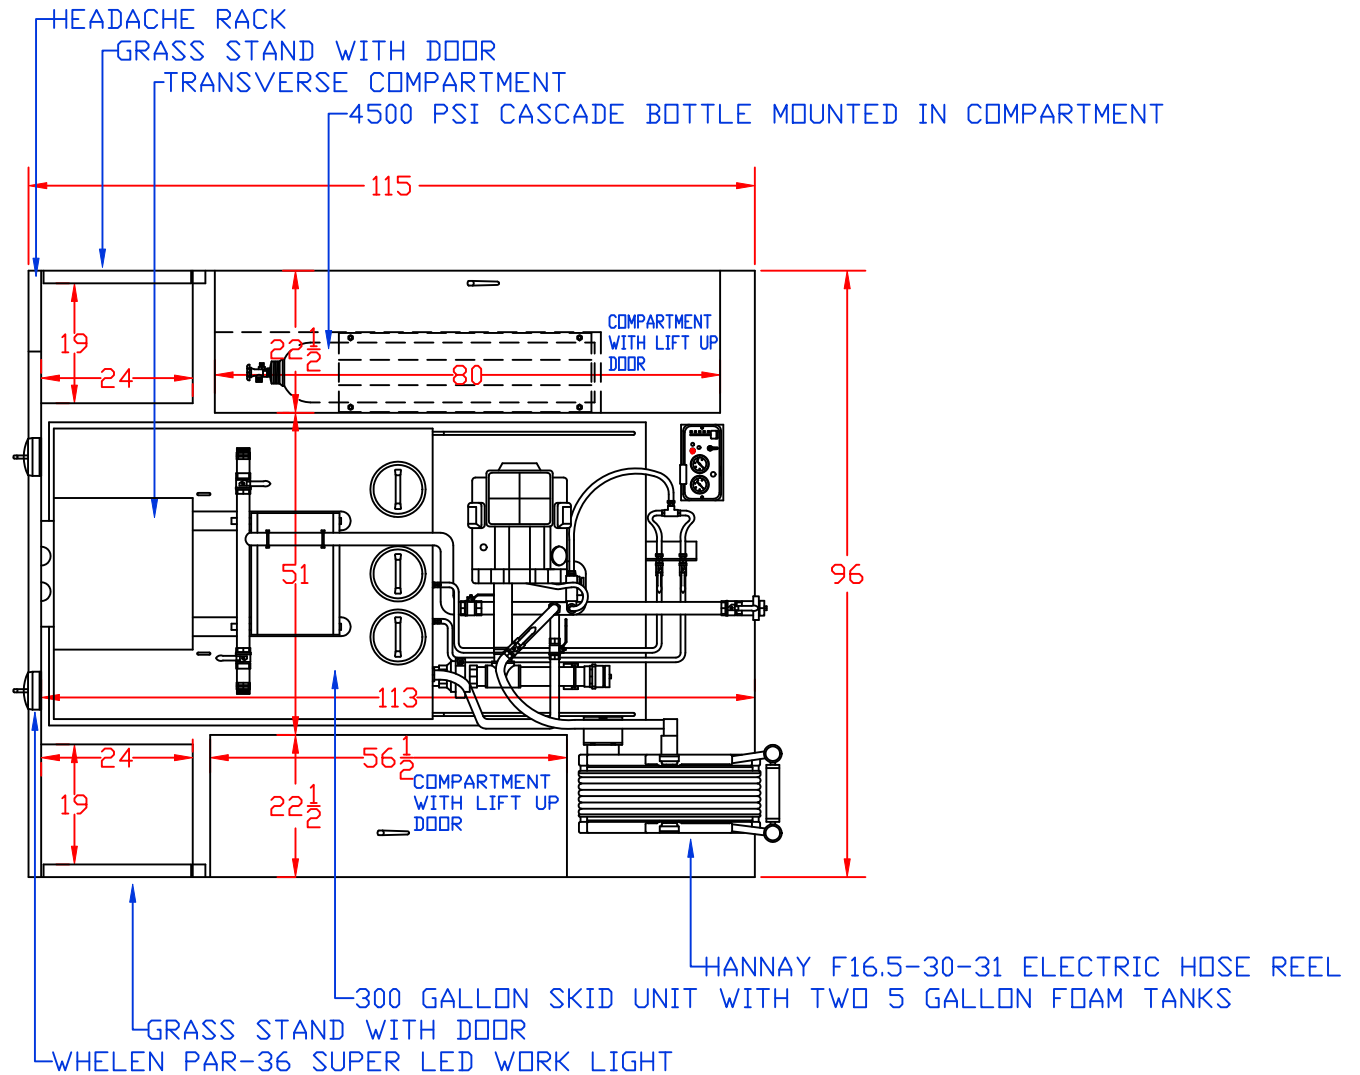

CUSTOMER APPROVED BY:

VEHICLE TYPE: BRUSH	CHASSIS: FORD F-350 CREW CAB
VIEW: TOP	BODY MAT'L: ALUMINUM
SCALE: NTS	BODY LENGTH: 115"
DRAWN BY: NRW	APPROVED BY:
DATE: 5/7/2012	BODY STYLE:
DWG NO.: GEORGIA	REVISION:

Maintainer Custom Bodies, Inc.

909 So. East St. 800-843-4288 Toll Free
Rock Rapids, Ia. 51246 712-472-4725 Phone

PROPOSAL FOR: GEORGE FIRE DEPARTMENT