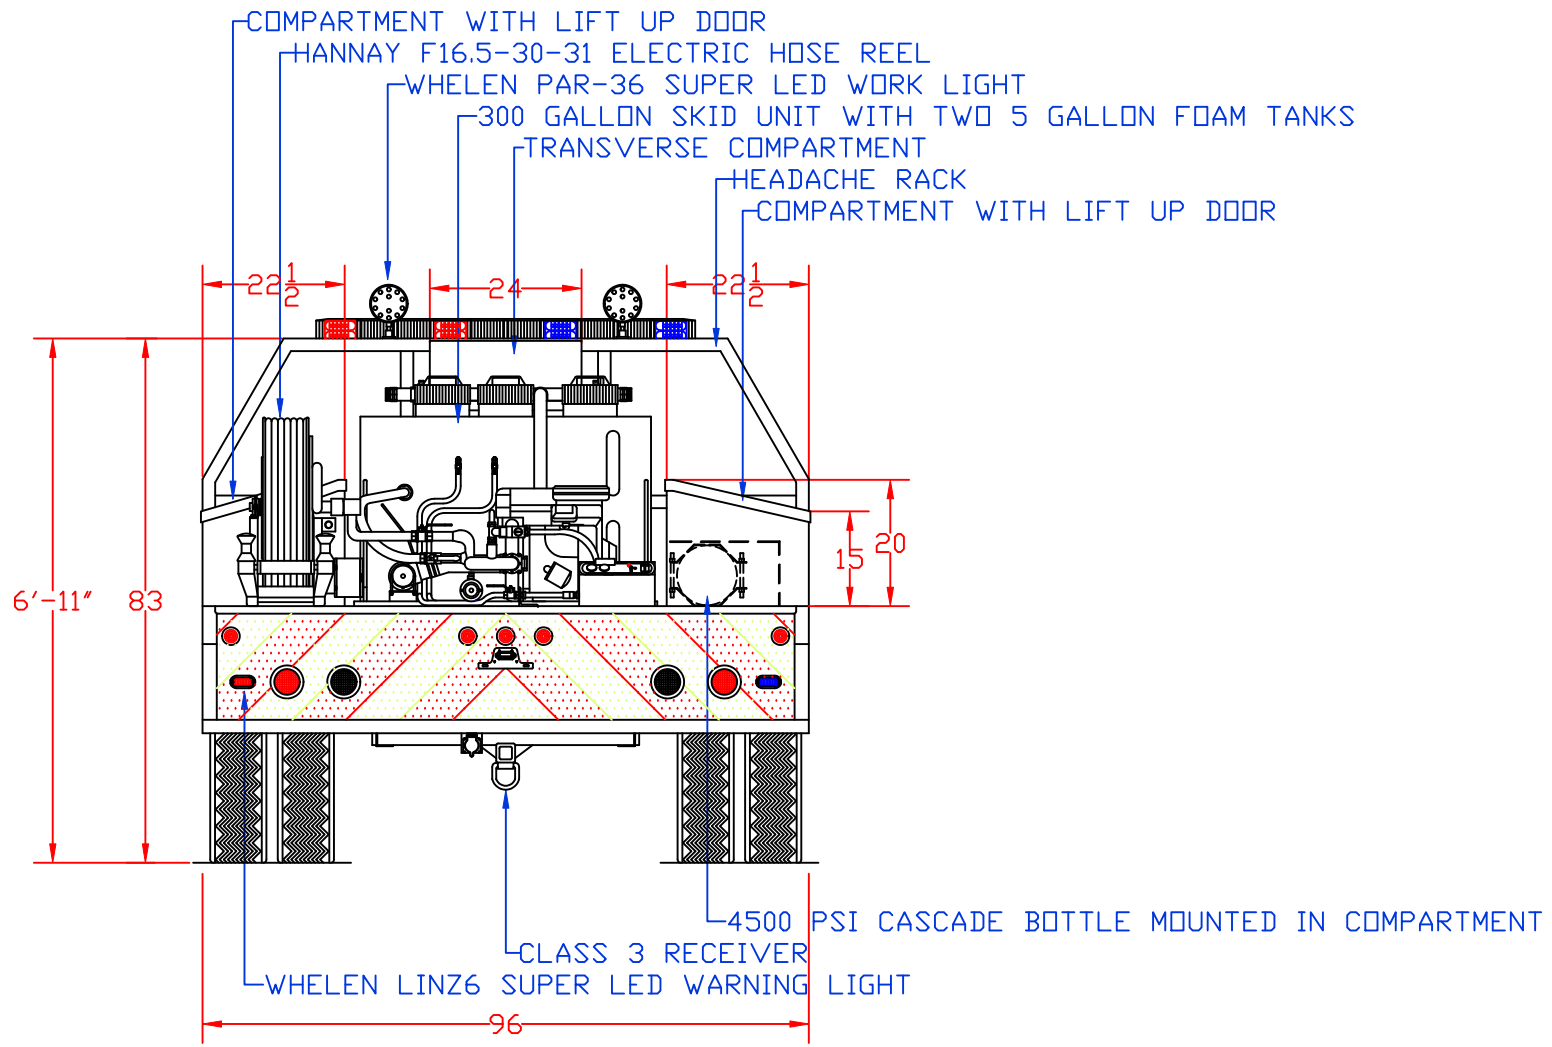

Maintainer Custom Bodies, Inc.
909 So. East St. 800-843-4288 Toll Free
Rock Rapids, Ia. 51246 712-472-4725 Phone

CUSTOMER APPROVED BY: _____

VEHICLE TYPE: BRUSH	CHASSIS: FORD F-350 CREW CAB
VIEW: REAR	BODY MAT'L: ALUMINUM
SCALE: NTS	BODY LENGTH: 115"
DRAWN BY: NRW	APPROVED BY:
DATE: 5/7/2012	BODY STYLE:
DWG NO.: GEORGEIA	REVISION:

PROPOSAL FOR: GEORGE FIRE DEPARTMENT