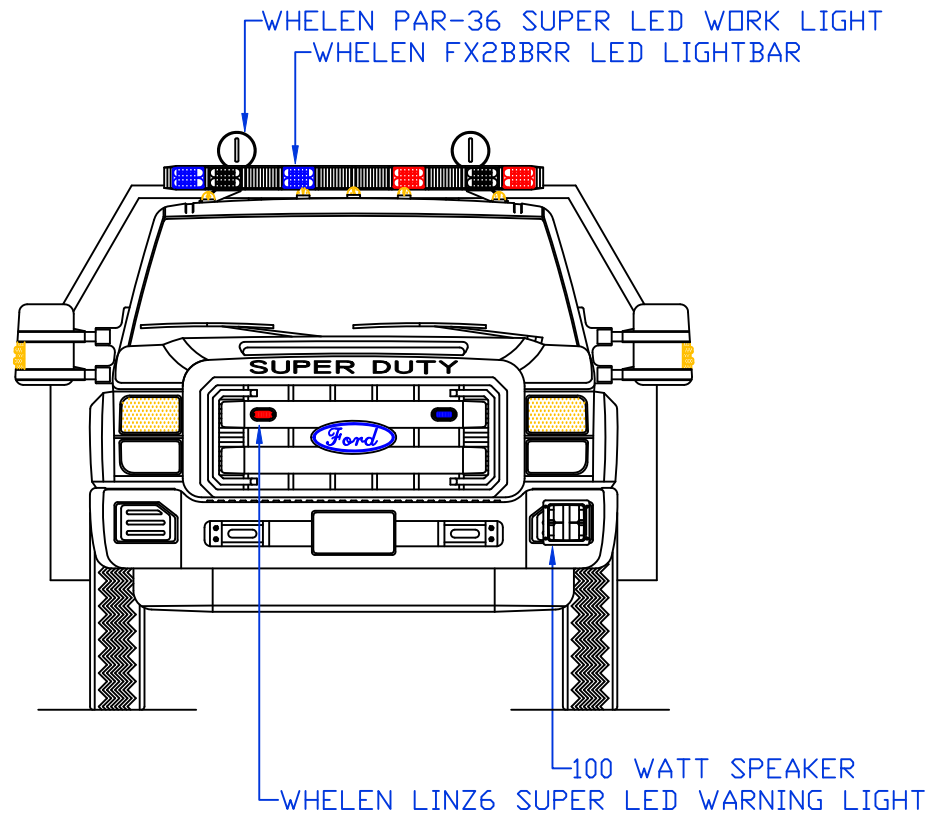

VEHICLE TYPE: BRUSH	CHASSIS: FORD F-350 CREW CAB
VIEW: REAR	BODY MAT'L: ALUMINUM
SCALE: NTS	BODY LENGTH: 115"
DRAWN BY: NRW	APPROVED BY:
DATE: 5/7/2012	BODY STYLE:
DWG NO.: GEORGEIA	REVISION:

PROPOSAL FOR: GEORGE FIRE DEPARTMENT