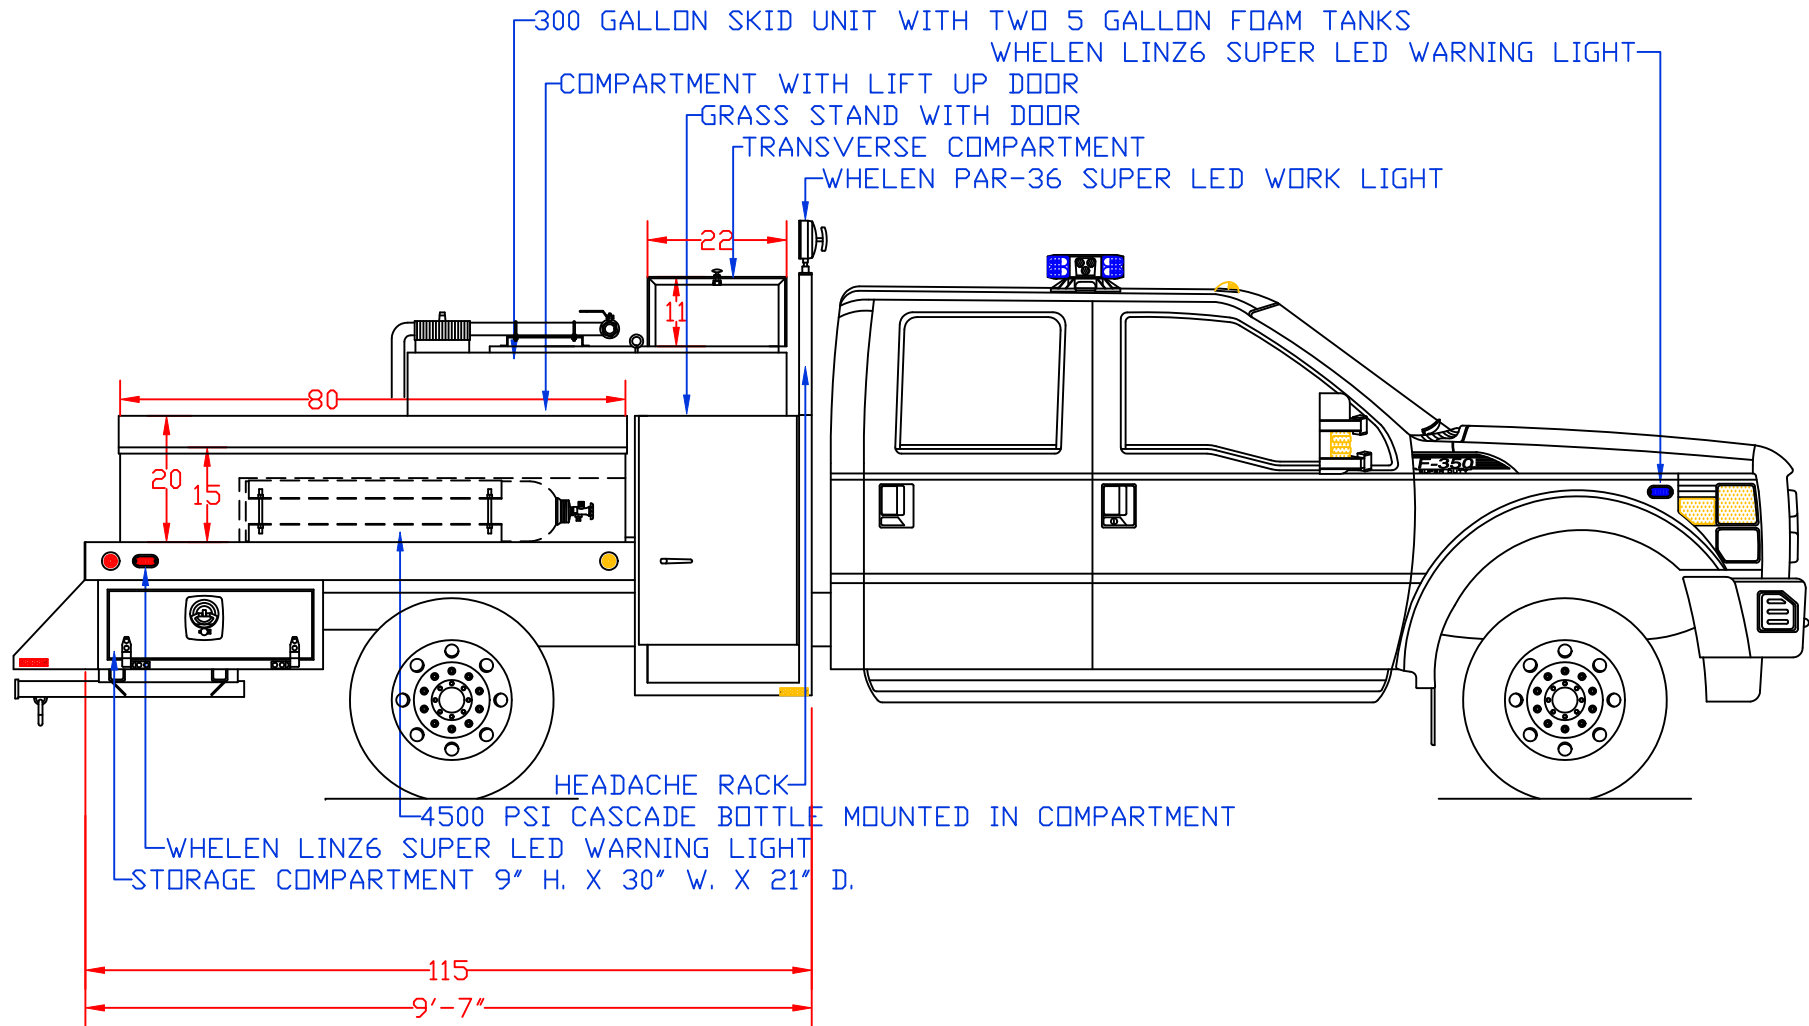

CUSTOMER APPROVED BY:

VEHICLE TYPE: BRUSH

VIEW: CURBSIDE

SCALE: NTS

DRAWN BY: NRW

DATE: 5/7/2012

DWG NO.: GEORGIA

CHASSIS: FORD F-350 CREW CAB

BODY MAT'L: ALUMINUM

BODY LENGTH: 115"

APPROVED BY:

BODY STYLE:

REVISION:

Maintainer Custom Bodies, Inc.

909 So. East St.
Rock Rapids, Ia. 51246

800-843-4288 Toll Free
712-472-4725 Phone

PROPOSAL FOR: GEORGE FIRE DEPARTMENT