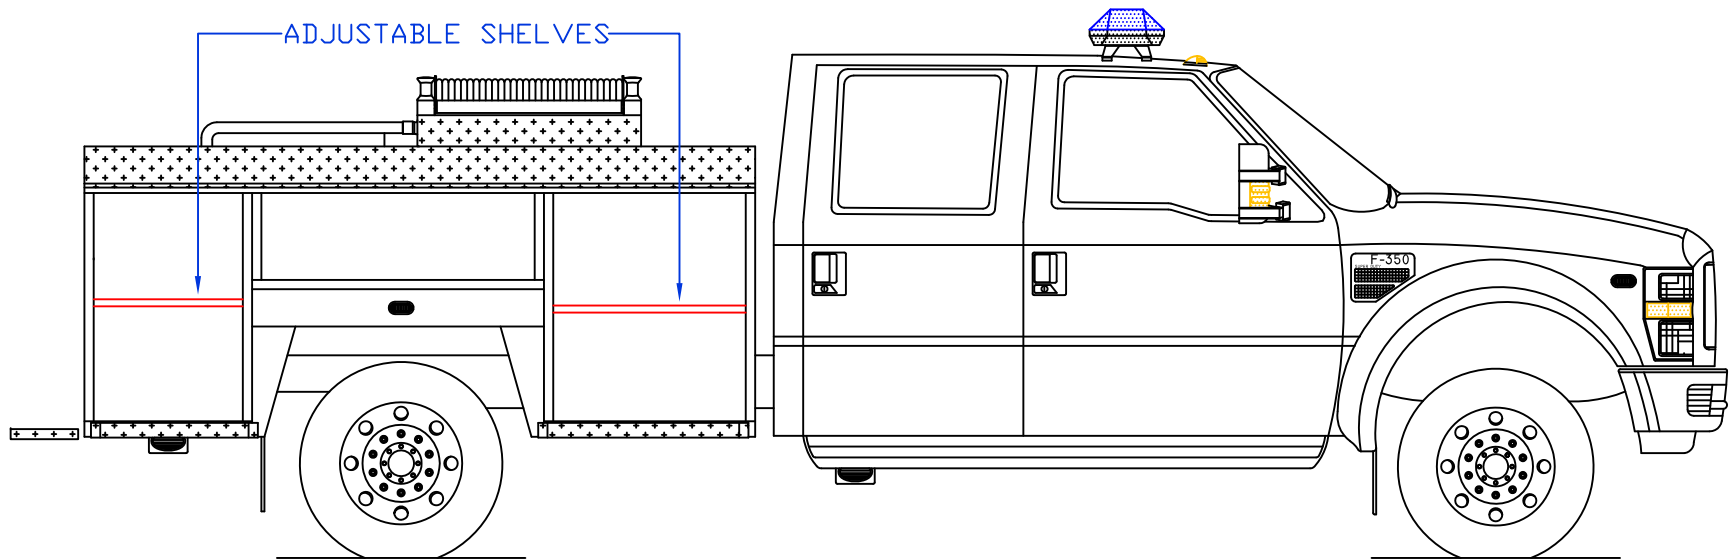

Maintainer Custom Bodies, Inc.

909 So. East St. 800-843-4288 Toll Free
Rock Rapids, Ia. 51246 712-472-4725 Phone

CUSTOMER APPROVED BY: _____

VEHICLE TYPE: QUICK ATTACK	CHASSIS: FORD F-350 4 DOOR 4X4
VIEW: CURBSIDE COMPARTMENT LAYOUT	BODY MAT'L: ALUMINUM
SCALE: NTS	BODY LENGTH: 108"
DRAWN BY: NRW	APPROVED BY: MP
DATE: 4/19/2010	BODY STYLE:
DWG NO.: MCBQUICKATTACK	REVISION:

PROPOSAL FOR: