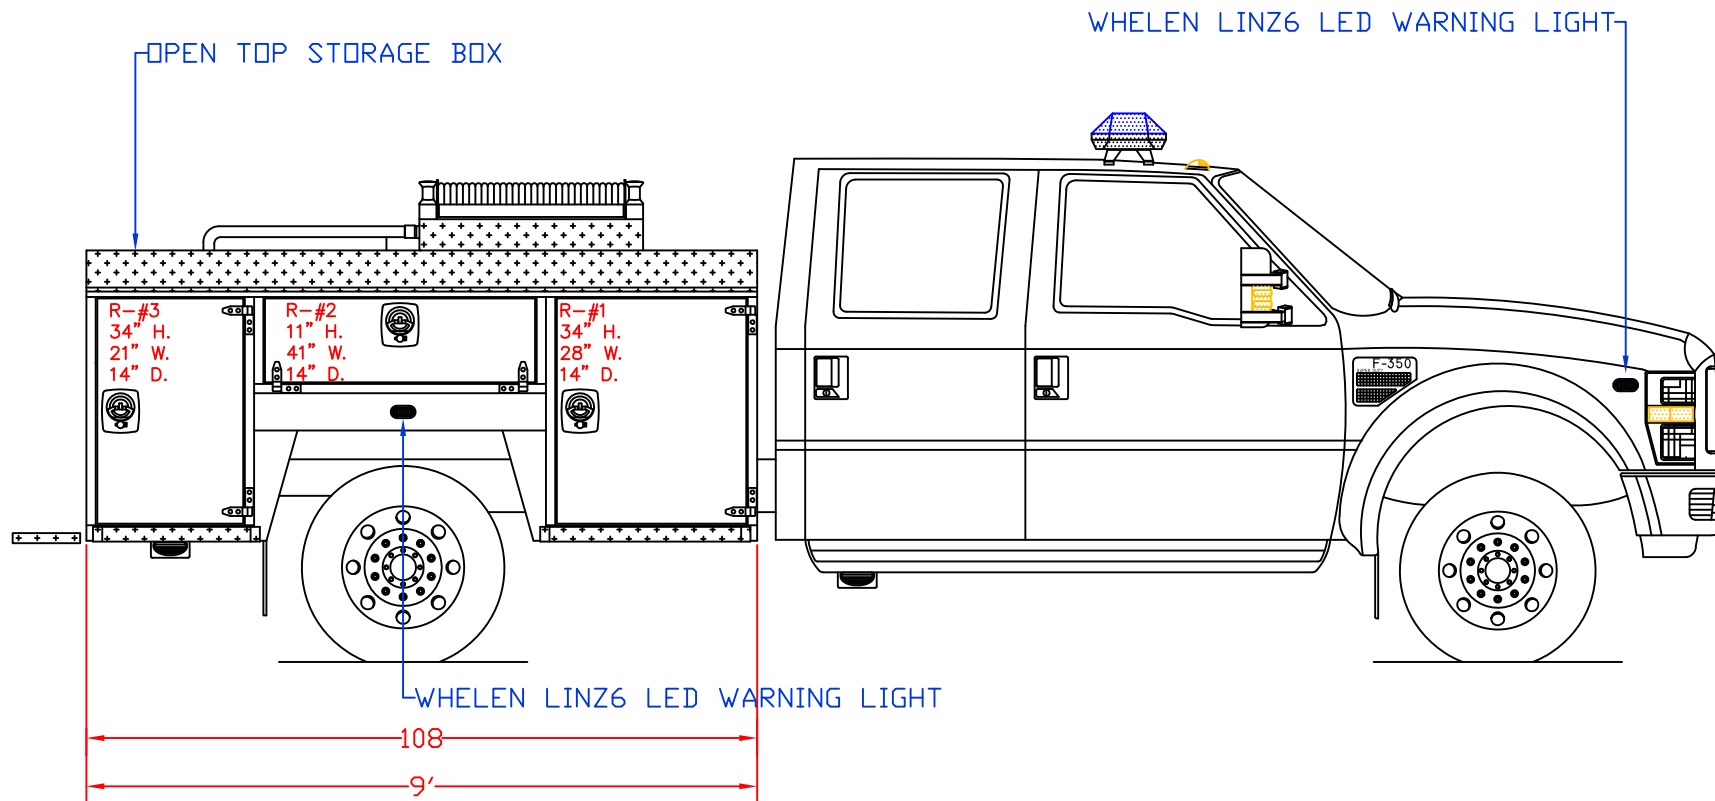

**Maintainer** Custom Bodies, Inc.

909 So. East St. 800-843-4288 Toll Free  
Rock Rapids, Ia. 51246 712-472-4725 Phone

CUSTOMER APPROVED BY: \_\_\_\_\_

VEHICLE TYPE: QUICK ATTACK	CHASSIS: FORD F-350 4 DOOR 4X4
VIEW: STREETSIDE	BODY MAT'L: ALUMINUM
SCALE: NTS	BODY LENGTH: 108"
DRAWN BY: NRW	APPROVED BY: MP
DATE: 4/19/2010	BODY STYLE:
DWG NO.: MCBQUICKATTACK	REVISION:

PROPOSAL FOR:

**Maintainer** Custom Bodies, Inc.  
 909 So. East St. 800-843-4288 Toll Free  
 Rock Rapids, Ia. 51246 712-472-4725 Phone

CUSTOMER APPROVED BY: \_\_\_\_\_

VEHICLE TYPE: QUICK ATTACK	CHASSIS: FORD F-350 4 DOOR 4X4
VIEW: CURBSIDE	BODY MAT'L: ALUMINUM
SCALE: NTS	BODY LENGTH: 108"
DRAWN BY: NRW	APPROVED BY: MP
DATE: 4/19/2010	BODY STYLE:
DWG NO.: MCBQUICKATTACK	REVISION:

PROPOSAL FOR:

**Maintainer** Custom Bodies, Inc.

909 So. East St. 800-843-4288 Toll Free  
 Rock Rapids, Ia. 51246 712-472-4725 Phone

CUSTOMER APPROVED BY:

VEHICLE TYPE: QUICK ATTACK	CHASSIS: FORD F-350 4 DOOR 4X4
VIEW: REAR	BODY MAT'L: ALUMINUM
SCALE: NTS	BODY LENGTH: 108"
DRAWN BY: NRW	APPROVED BY: MP
DATE: 4/19/2010	BODY STYLE:
DWG NO.: MCBQUICKATTACK	REVISION:

PROPOSAL FOR:

**Maintainer** Custom Bodies, Inc.

909 So. East St. 800-843-4288 Toll Free  
 Rock Rapids, Ia. 51246 712-472-4725 Phone

CUSTOMER APPROVED BY: \_\_\_\_\_

VEHICLE TYPE: QUICK ATTACK	CHASSIS: FORD F-350 4 DOOR 4X4
VIEW: FRONT	BODY MAT'L: ALUMINUM
SCALE: NTS	BODY LENGTH: 108"
DRAWN BY: NRW	APPROVED BY: MP
DATE: 4/19/2010	BODY STYLE:
DWG NO.: MCBQUICKATTACK	REVISION: