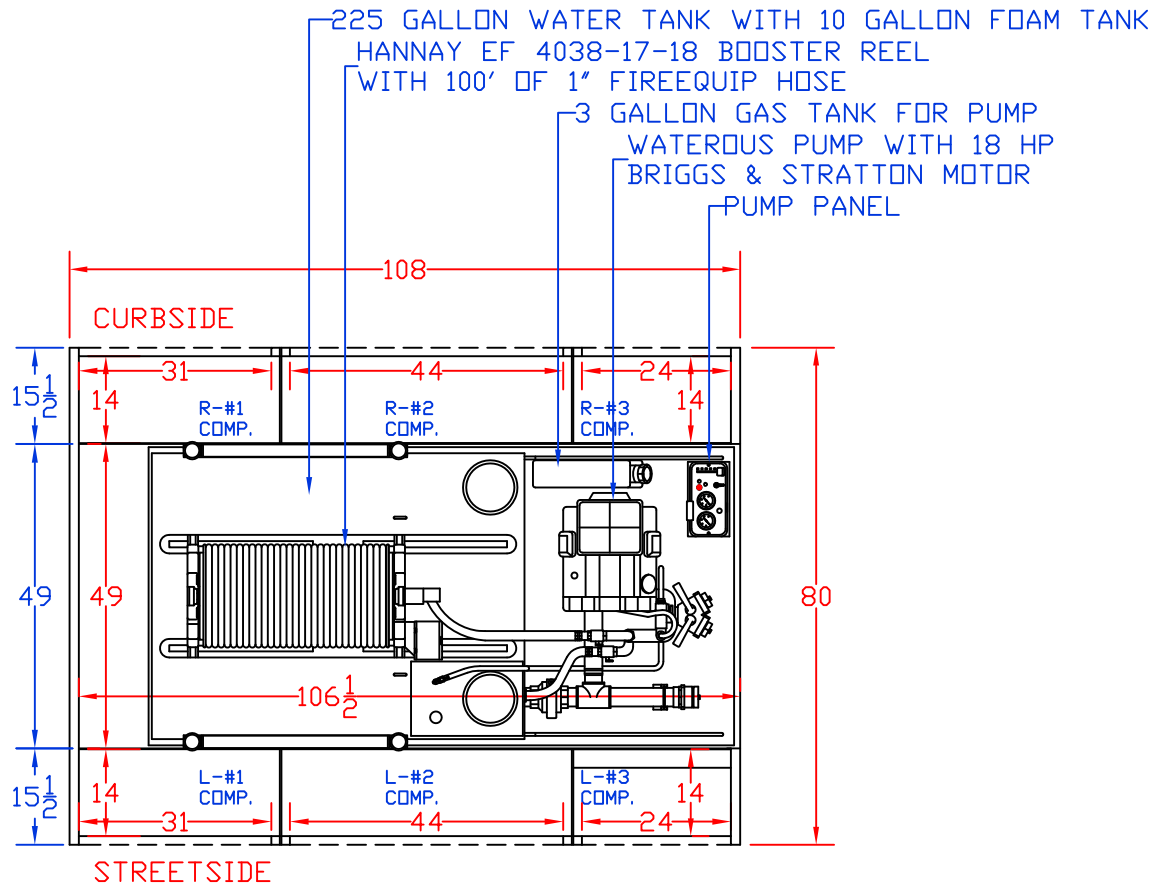

Maintainer Custom Bodies, Inc.
909 So. East St. 800-843-4288 Toll Free
Rock Rapids, Ia. 51246 712-472-4725 Phone

CUSTOMER APPROVED BY: _____

VEHICLE TYPE: QUICK ATTACK	CHASSIS: FORD F-350 4 DOOR 4X4
VIEW: TOP	BODY MAT'L: ALUMINUM
SCALE: NTS	BODY LENGTH: 108"
DRAWN BY: NRW	APPROVED BY: MP
DATE: 4/19/2010	BODY STYLE:
DWG NO.: MCBQUICKATTACK	REVISION:

PROPOSAL FOR: