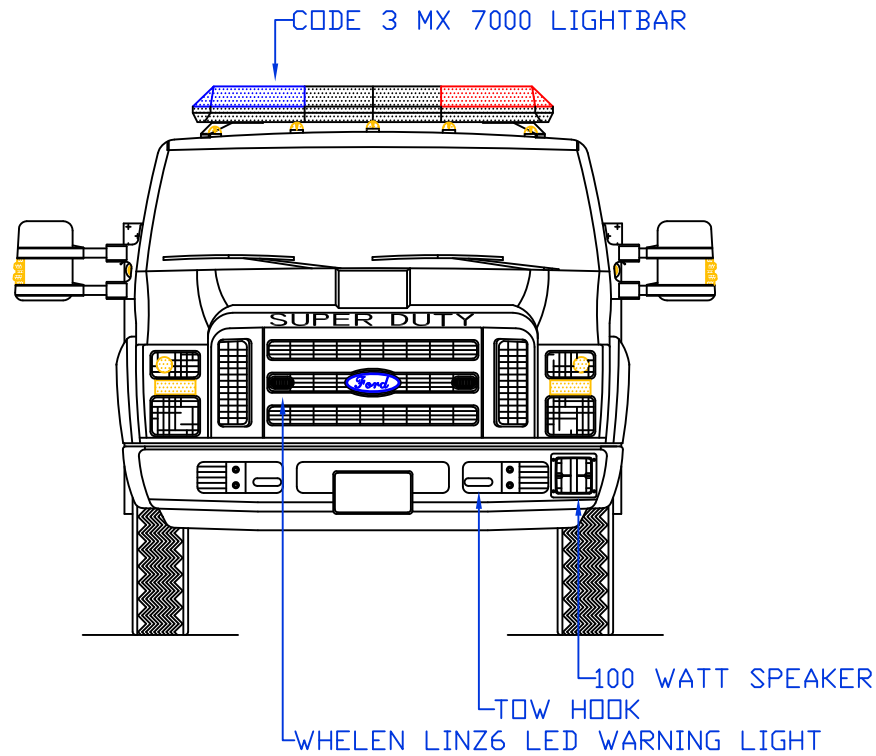

**Maintainer** Custom Bodies, Inc.

909 So. East St. 800-843-4288 Toll Free  
Rock Rapids, Ia. 51246 712-472-4725 Phone

CUSTOMER APPROVED BY: \_\_\_\_\_

VEHICLE TYPE: QUICK ATTACK	CHASSIS: FORD F-350 4 DOOR 4X4
VIEW: STREETSIDE	BODY MAT'L: ALUMINUM
SCALE: NTS	BODY LENGTH: 108"
DRAWN BY: NRW	APPROVED BY: MP
DATE: 4/19/2010	BODY STYLE:
DWG NO.: MCBQUICKATTACK	REVISION:

PROPOSAL FOR:

**Maintainer** Custom Bodies, Inc.

909 So. East St. 800-843-4288 Toll Free  
 Rock Rapids, Ia. 51246 712-472-4725 Phone

CUSTOMER APPROVED BY:

VEHICLE TYPE: QUICK ATTACK	CHASSIS: FORD F-350 4 DOOR 4X4
VIEW: REAR	BODY MAT'L: ALUMINUM
SCALE: NTS	BODY LENGTH: 108"
DRAWN BY: NRW	APPROVED BY: MP
DATE: 4/19/2010	BODY STYLE:
DWG NO.: MCBQUICKATTACK	REVISION:

PROPOSAL FOR:

**Maintainer** Custom Bodies, Inc.

909 So. East St. 800-843-4288 Toll Free  
 Rock Rapids, Ia. 51246 712-472-4725 Phone

CUSTOMER APPROVED BY: \_\_\_\_\_

VEHICLE TYPE: QUICK ATTACK	CHASSIS: FORD F-350 4 DOOR 4X4
VIEW: FRONT	BODY MAT'L: ALUMINUM
SCALE: NTS	BODY LENGTH: 108"
DRAWN BY: NRW	APPROVED BY: MP
DATE: 4/19/2010	BODY STYLE:
DWG NO.: MCBQUICKATTACK	REVISION:

PROPOSAL FOR:

LOWER COMPARTMENT 11" DEEP FOR FUEL FILL

**Maintainer** Custom Bodies, Inc.

909 So. East St. 800-843-4288 Toll Free  
 Rock Rapids, Ia. 51246 712-472-4725 Phone

CUSTOMER APPROVED BY:

VEHICLE TYPE: QUICK ATTACK	CHASSIS: FORD F-350 4 DOOR 4X4
VIEW: STREETSIDE COMPARTMENT LAYOUT	BODY MAT'L: ALUMINUM
SCALE: NTS	BODY LENGTH: 108"
DRAWN BY: NRW	APPROVED BY: MP
DATE: 4/19/2010	BODY STYLE:
DWG NO.: MCBQUICKATTACK	REVISION: