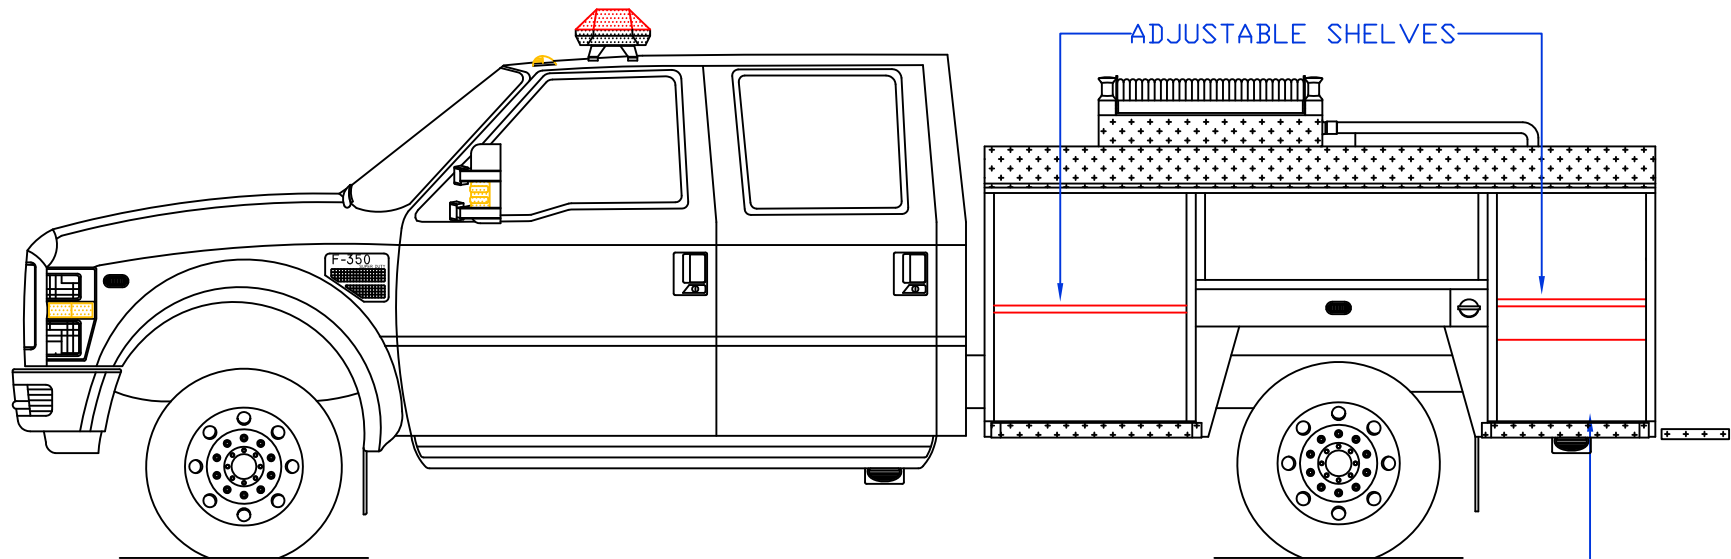

PROPOSAL FOR:

**Maintainer** Custom Bodies, Inc.  
 909 So. East St. 800-843-4288 Toll Free  
 Rock Rapids, Ia. 51246 712-472-4725 Phone

CUSTOMER APPROVED BY: \_\_\_\_\_

VEHICLE TYPE: QUICK ATTACK	CHASSIS: FORD F-350 4 DOOR 4X4
VIEW: TOP	BODY MAT'L: ALUMINUM
SCALE: NTS	BODY LENGTH: 108"
DRAWN BY: NRW	APPROVED BY: MP
DATE: 4/19/2010	BODY STYLE:
DWG NO.: MCBQUICKATTACK	REVISION:

PROPOSAL FOR:

LOWER COMPARTMENT 11" DEEP FOR FUEL FILL

**Maintainer** Custom Bodies, Inc.

909 So. East St. 800-843-4288 Toll Free  
 Rock Rapids, Ia. 51246 712-472-4725 Phone

CUSTOMER APPROVED BY:

VEHICLE TYPE: QUICK ATTACK	CHASSIS: FORD F-350 4 DOOR 4X4
VIEW: STREETSIDE COMPARTMENT LAYOUT	BODY MAT'L: ALUMINUM
SCALE: NTS	BODY LENGTH: 108"
DRAWN BY: NRW	APPROVED BY: MP
DATE: 4/19/2010	BODY STYLE:
DWG NO.: MCBQUICKATTACK	REVISION: