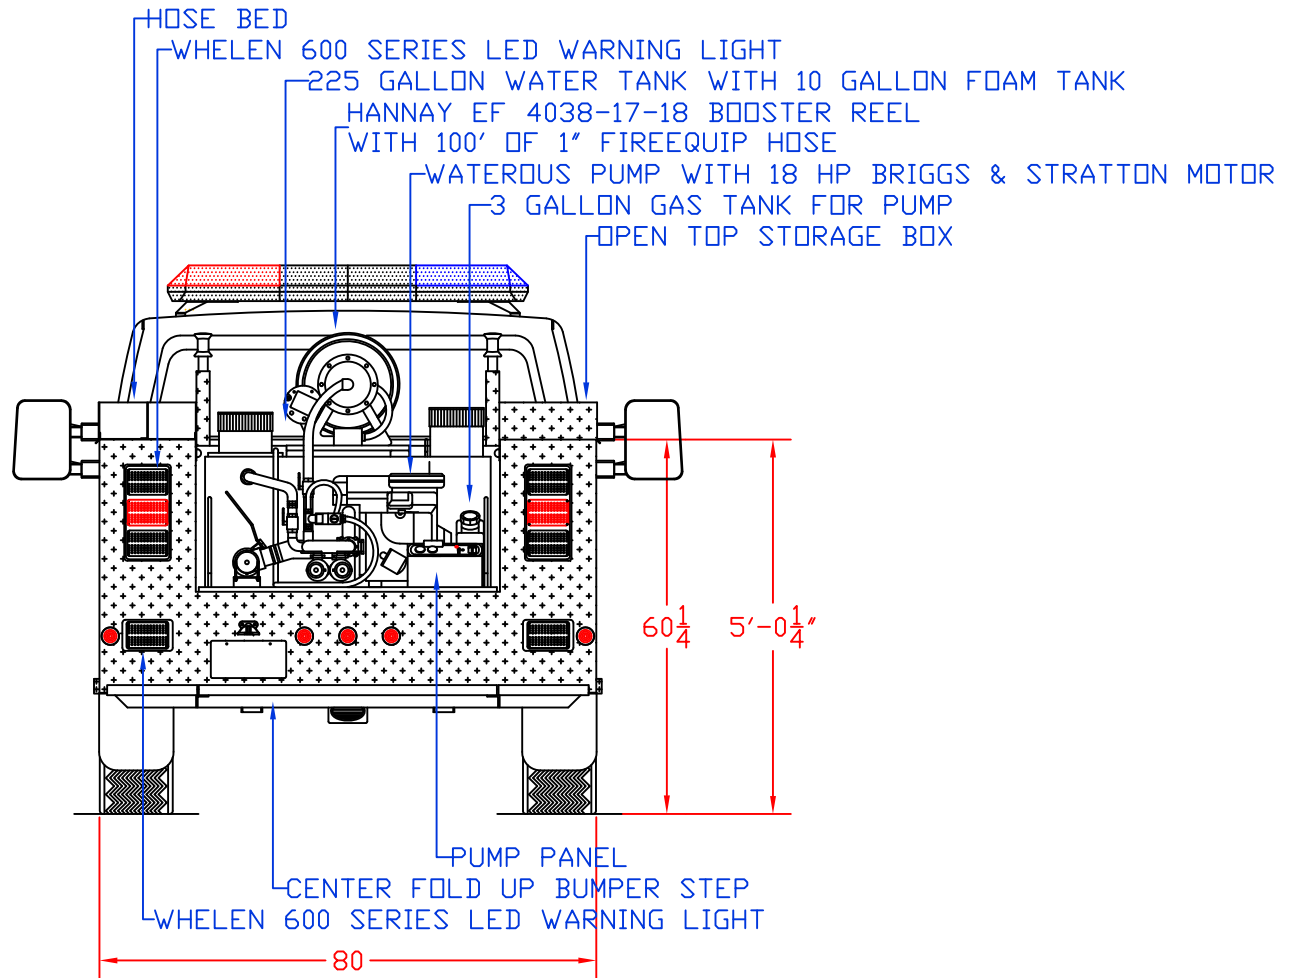

**Maintainer** Custom Bodies, Inc.

909 So. East St. 800-843-4288 Toll Free  
Rock Rapids, Ia. 51246 712-472-4725 Phone

CUSTOMER APPROVED BY: \_\_\_\_\_

VEHICLE TYPE: QUICK ATTACK	CHASSIS: FORD F-350 4 DOOR 4X4
VIEW: STREETSIDE	BODY MAT'L: ALUMINUM
SCALE: NTS	BODY LENGTH: 108"
DRAWN BY: NRW	APPROVED BY: MP
DATE: 4/19/2010	BODY STYLE:
DWG NO.: MCBQUICKATTACK	REVISION:

PROPOSAL FOR:

**Maintainer** Custom Bodies, Inc.  
 909 So. East St. 800-843-4288 Toll Free  
 Rock Rapids, Ia. 51246 712-472-4725 Phone

CUSTOMER APPROVED BY: \_\_\_\_\_

VEHICLE TYPE: QUICK ATTACK	CHASSIS: FORD F-350 4 DOOR 4X4
VIEW: CURBSIDE	BODY MAT'L: ALUMINUM
SCALE: NTS	BODY LENGTH: 108"
DRAWN BY: NRW	APPROVED BY: MP
DATE: 4/19/2010	BODY STYLE:
DWG NO.: MCBQUICKATTACK	REVISION:

PROPOSAL FOR:

**Maintainer** Custom Bodies, Inc.

909 So. East St. 800-843-4288 Toll Free  
 Rock Rapids, Ia. 51246 712-472-4725 Phone

CUSTOMER APPROVED BY:

VEHICLE TYPE: QUICK ATTACK	CHASSIS: FORD F-350 4 DOOR 4X4
VIEW: REAR	BODY MAT'L: ALUMINUM
SCALE: NTS	BODY LENGTH: 108"
DRAWN BY: NRW	APPROVED BY: MP
DATE: 4/19/2010	BODY STYLE:
DWG NO.: MCBQUICKATTACK	REVISION:

PROPOSAL FOR:

**Maintainer** Custom Bodies, Inc.

909 So. East St. 800-843-4288 Toll Free  
 Rock Rapids, Ia. 51246 712-472-4725 Phone

CUSTOMER APPROVED BY: \_\_\_\_\_

VEHICLE TYPE: QUICK ATTACK	CHASSIS: FORD F-350 4 DOOR 4X4
VIEW: FRONT	BODY MAT'L: ALUMINUM
SCALE: NTS	BODY LENGTH: 108"
DRAWN BY: NRW	APPROVED BY: MP
DATE: 4/19/2010	BODY STYLE:
DWG NO.: MCBQUICKATTACK	REVISION: