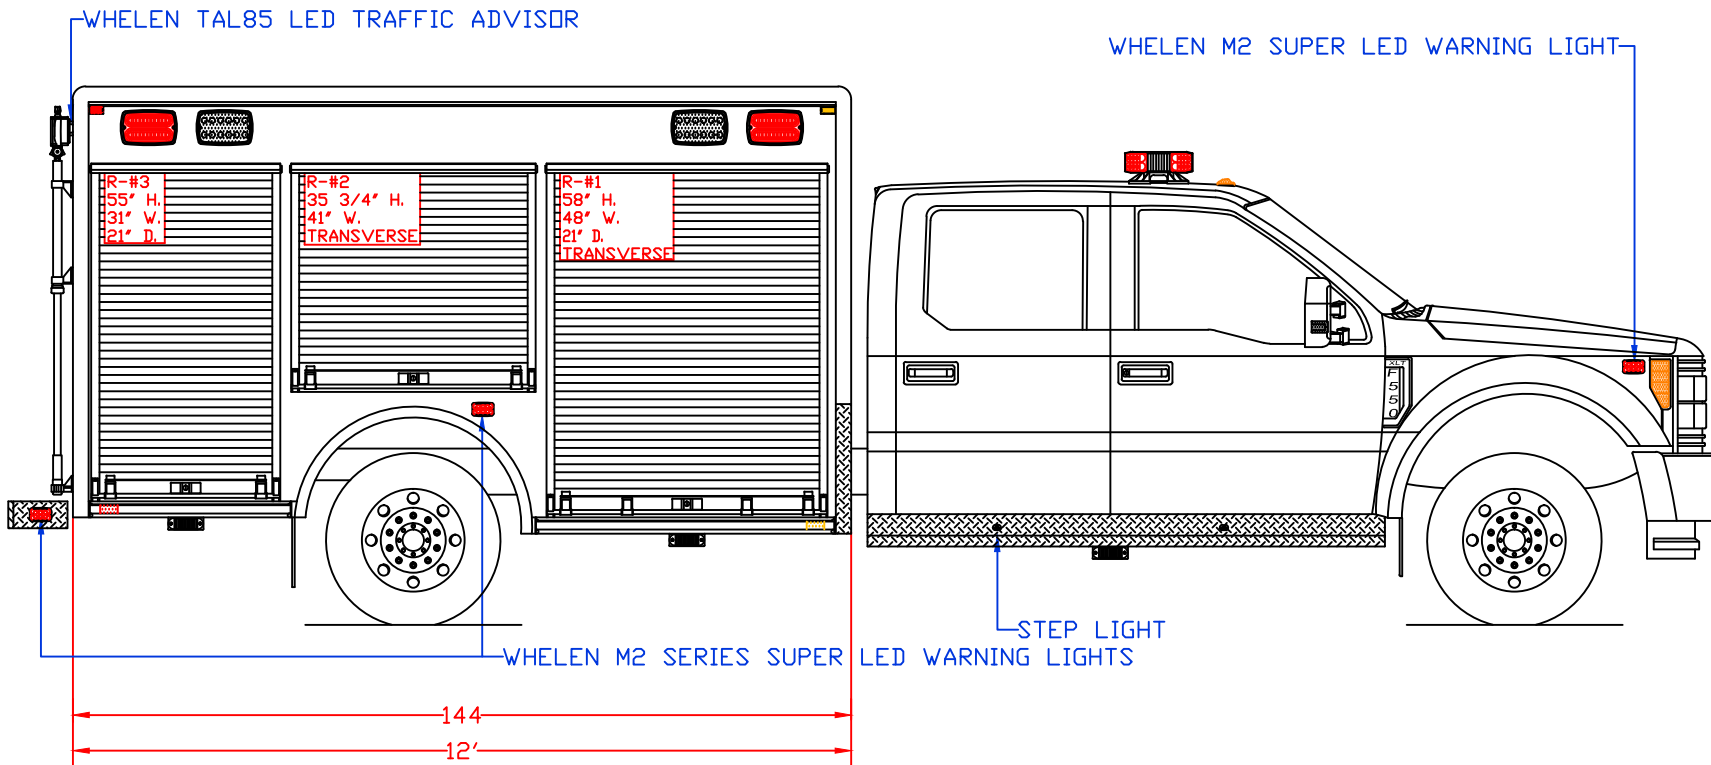

Maintainer Custom Bodies, Inc. mcbfire.com
 909 South East Street (800) 843-4288 Toll Free
 Rock Rapids, IA 51246 (712) 472-4725

PROPOSAL FOR: M315 STOCK 12' RESCUE

CUSTOMER APPROVED BY:		PAINT CODE:
VEHICLE TYPE: RESCUE	CHASSIS: FORD F-550 CREW CAB 4X4	BODY MAT'L: ALUMINUM
VIEW: STREETSIDE	BODY LENGTH: 144"	APPROVED BY:
SCALE: NTS	DATE: 6/13/2017	BODY STYLE:
DRAWN BY: NRW	DWG NO.: M315STOCK12FTRESCUE	REVISION:

Maintainer *Custom Bodies, Inc.*
 909 South East Street (800) 843-4288 Toll Free
 Rock Rapids, IA 51246 (712) 472-4725

mcbfire.com

PROPOSAL FOR: M315 STOCK 12' RESCUE

CUSTOMER APPROVED BY:		PAINT CODE:
VEHICLE TYPE: RESCUE	CHASSIS: FORD F-550 CREW CAB 4X4	
VIEW: CURBSIDE	BODY MAT'L: ALUMINUM	
SCALE: NTS	BODY LENGTH: 144"	
DRAWN BY: NRW	APPROVED BY:	
DATE: 6/13/2017	BODY STYLE:	
DWG NO.: M315STOCK12FTRESCUE	REVISION:	