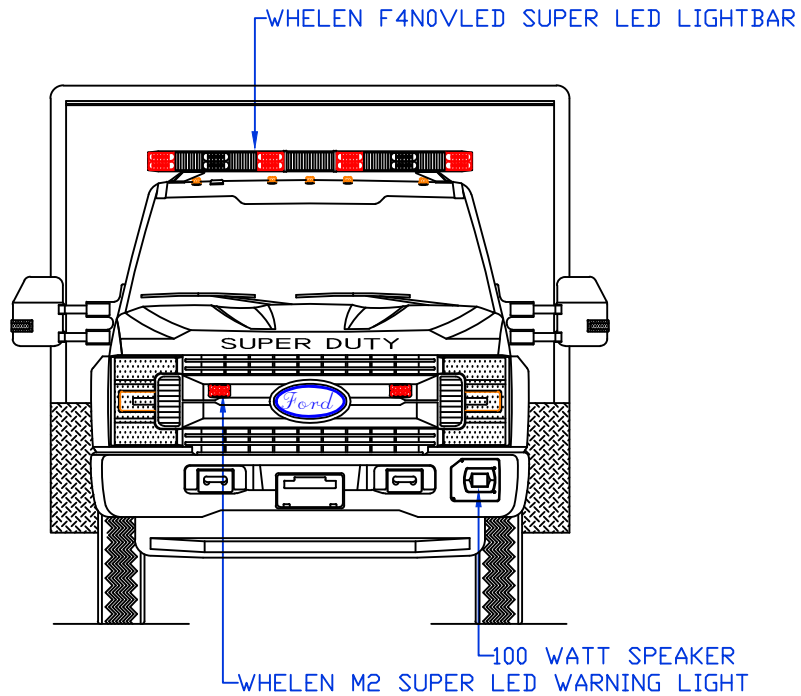

Maintainer *Custom Bodies, Inc.*
909 South East Street (800) 843-4288 Toll Free
Rock Rapids, IA 51246 (712) 472-4725

mcbfire.com

CUSTOMER APPROVED BY:		PAINT CODE:
VEHICLE TYPE: RESCUE	CHASSIS: FORD F-550 CREW CAB 4X4	
VIEW: FRONT	BODY MAT'L: ALUMINUM	
SCALE: NTS	BODY LENGTH: 144"	
DRAWN BY: NRW	APPROVED BY:	
DATE: 6/13/2017	BODY STYLE:	
DWG NO.: M315STOCK12FTRESCUE	REVISION:	

PROPOSAL FOR: M315 STOCK 12' RESCUE