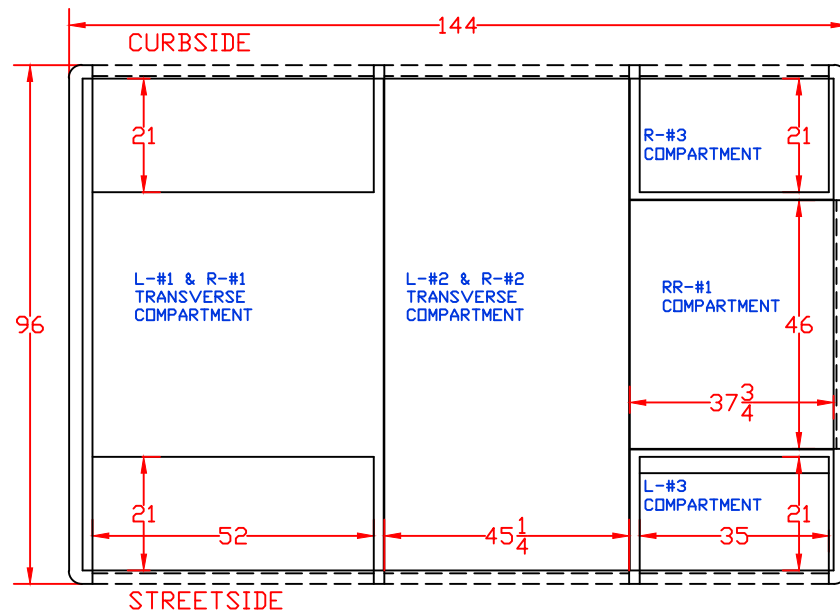

Maintainer Custom Bodies, Inc. mcbfire.com
909 South East Street (800) 843-4288 Toll Free
Rock Rapids, IA 51246 (712) 472-4725

PROPOSAL FOR: M315 STOCK 12' RESCUE

CUSTOMER APPROVED BY:		PAIN CODE:
VEHICLE TYPE: RESCUE	CHASSIS: FORD F-550 CREW CAB 4X4	
VIEW: TOP	BODY MAT'L: ALUMINUM	
SCALE: NTS	BODY LENGTH: 144"	
DRAWN BY: NRW	APPROVED BY:	
DATE: 6/13/2017	BODY STYLE:	
DWG NO.: M315STOCK12FTRESCUE	REVISION: