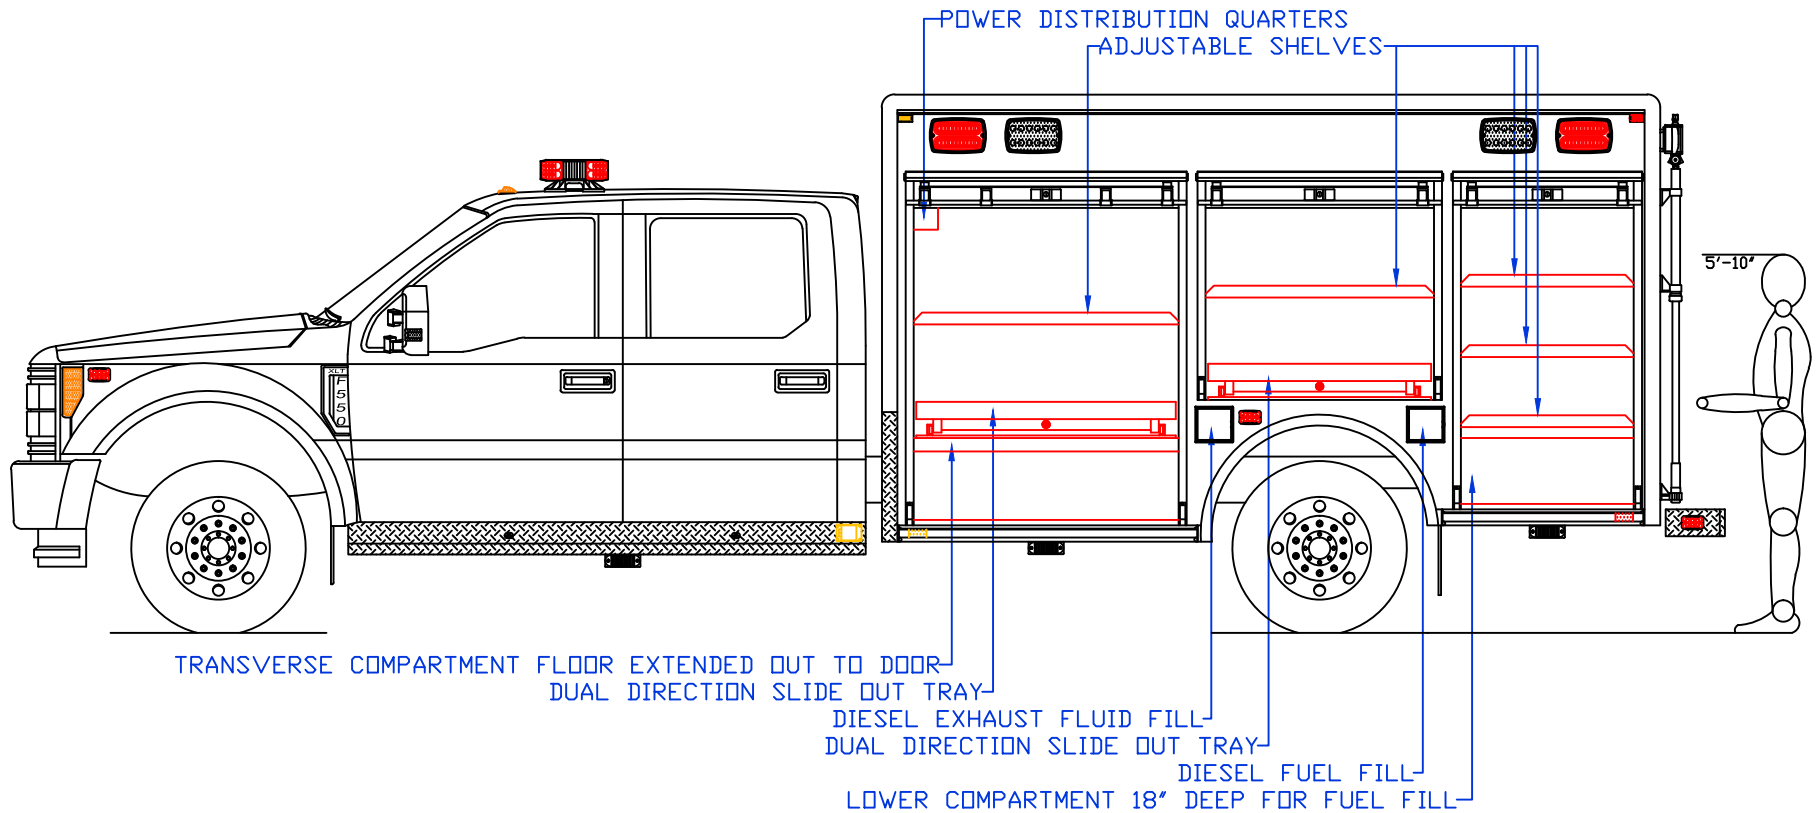

Maintainer Custom Bodies, Inc. mcbfire.com
909 South East Street (800) 843-4288 Toll Free
Rock Rapids, IA 51246 (712) 472-4725

PROPOSAL FOR: M315 STOCK 12' RESCUE

CUSTOMER APPROVED BY:		PAINT CODE:	
VEHICLE TYPE: RESCUE		CHASSIS: FORD F-550 CREW CAB 4X4	
VIEW: STREETSIDE COMPARTMENT LAYOUT		BODY MAT'L: ALUMINUM	
SCALE: NTS		BODY LENGTH: 144"	
DRAWN BY: NRW		APPROVED BY:	
DATE: 6/13/2017		BODY STYLE:	
DWG NO.: M315STOCK12FTRESCUE		REVISION: