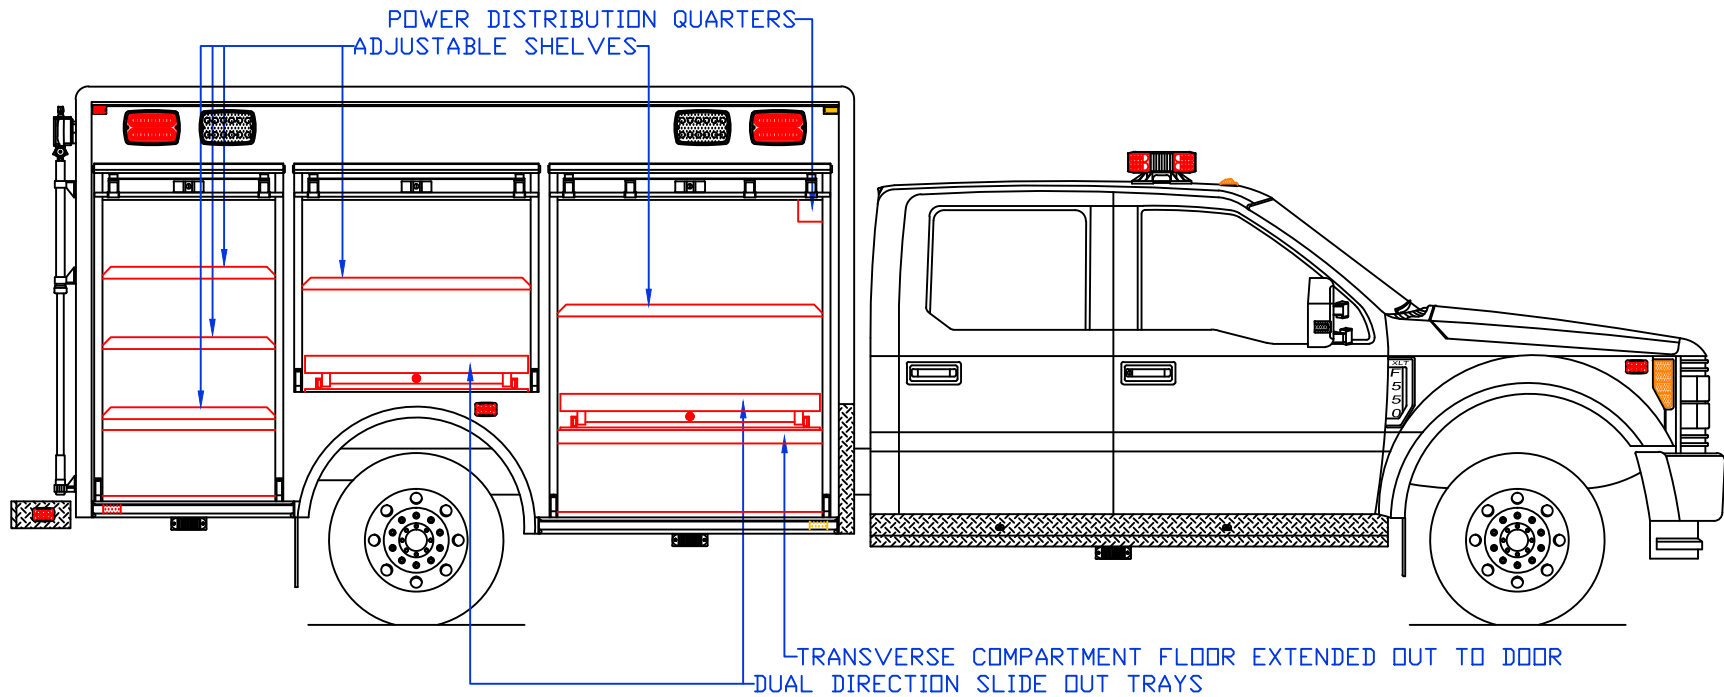

Maintainer *mcbfire.com*
Custom Bodies, Inc.
909 South East Street (800) 843-4288 Toll Free
Rock Rapids, IA 51246 (712) 472-4725

PROPOSAL FOR: M315 STOCK 12' RESCUE

CUSTOMER APPROVED BY:		PAINT CODE:
VEHICLE TYPE: RESCUE	CHASSIS: FORD F-550 CREW CAB 4X4	BODY MAT'L: ALUMINUM
VIEW: CURBSIDE COMPARTMENT LAYOUT	BODY LENGTH: 144"	APPROVED BY:
SCALE: NTS	BODY STYLE:	REVISION:
DRAWN BY: NRW	DATE: 6/13/2017	
DWG NO.: M315STOCK12FTRESCUE