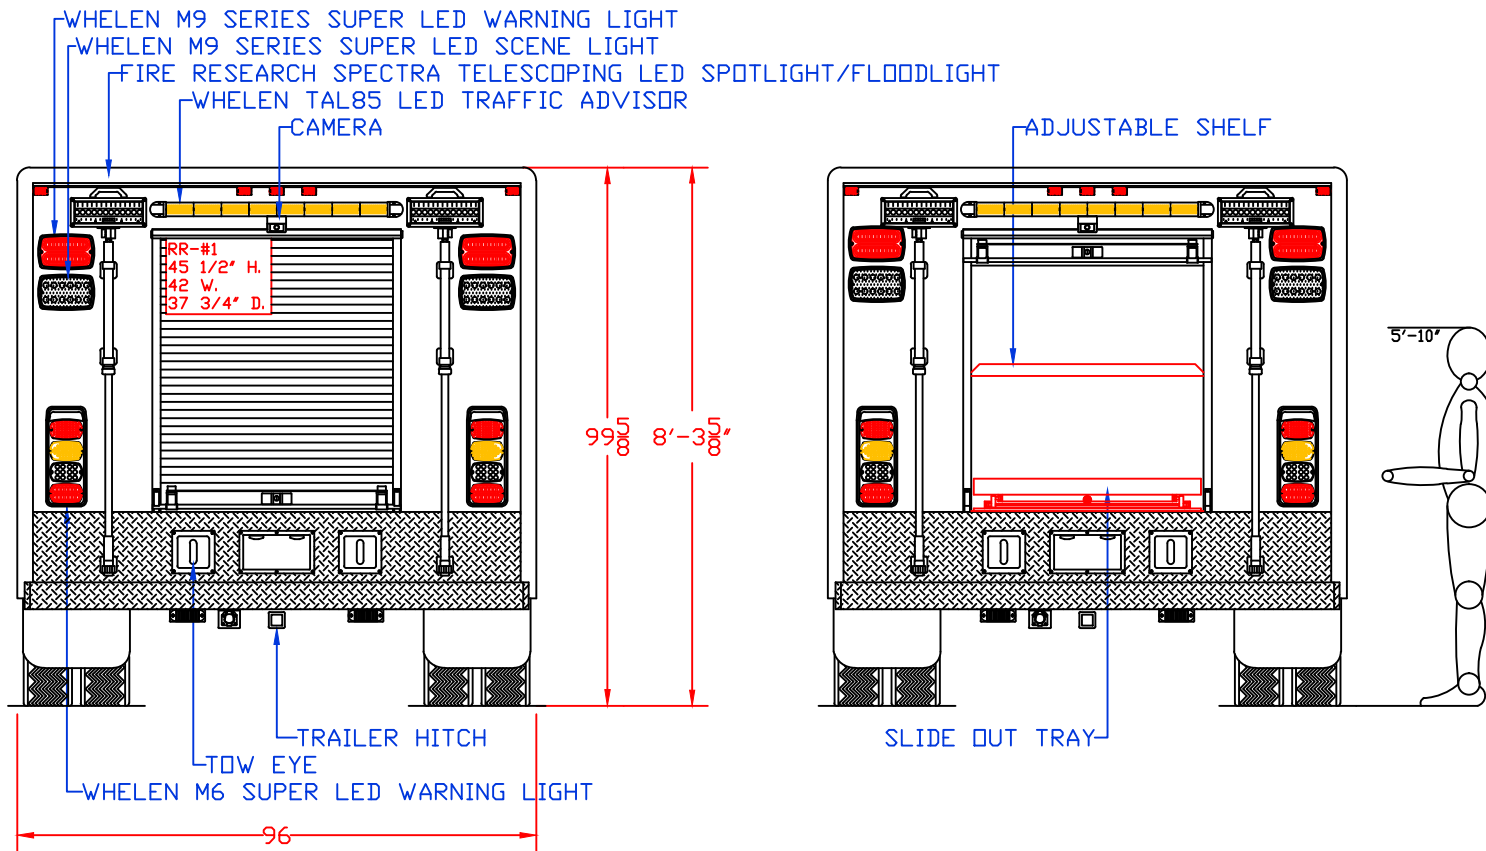

Maintainer Custom Bodies, Inc. mcbfire.com
 909 South East Street (800) 843-4288 Toll Free
 Rock Rapids, IA 51246 (712) 472-4725

PROPOSAL FOR: M315 STOCK 12' RESCUE

CUSTOMER APPROVED BY:		PAINT CODE:
VEHICLE TYPE: RESCUE	CHASSIS: FORD F-550 CREW CAB 4X4	BODY MAT'L: ALUMINUM
VIEW: STREETSIDE	BODY LENGTH: 144"	APPROVED BY:
SCALE: NTS	DATE: 6/13/2017	BODY STYLE:
DRAWN BY: NRW	DWG NO.: M315STOCK12FTRESCUE	REVISION:

Maintainer *Custom Bodies, Inc.*
 909 South East Street (800) 843-4288 Toll Free
 Rock Rapids, IA 51246 (712) 472-4725

mcbfire.com

PROPOSAL FOR: M315 STOCK 12' RESCUE

CUSTOMER APPROVED BY:		PAINT CODE:
VEHICLE TYPE: RESCUE	CHASSIS: FORD F-550 CREW CAB 4X4	
VIEW: CURBSIDE	BODY MAT'L: ALUMINUM	
SCALE: NTS	BODY LENGTH: 144"	
DRAWN BY: NRW	APPROVED BY:	
DATE: 6/13/2017	BODY STYLE:	
DWG NO.: M315STOCK12FTRESCUE	REVISION:	

Maintainer Custom Bodies, Inc. mcbfire.com
 909 South East Street (800) 843-4288 Toll Free
 Rock Rapids, IA 51246 (712) 472-4725

PROPOSAL FOR: M315 STOCK 12' RESCUE

CUSTOMER APPROVED BY:		PAIN CODE:
VEHICLE TYPE: RESCUE	CHASSIS: FORD F-550 CREW CAB 4X4	BODY MAT'L: ALUMINUM
VIEW: REAR & REAR COMPARTMENT LAYOUT	BODY LENGTH: 144"	APPROVED BY:
SCALE: NTS	BODY STYLE:	REVISION:
DRAWN BY: NRW	DATE: 6/13/2017	
DWG NO.: M315STOCK12FTRESCUE		