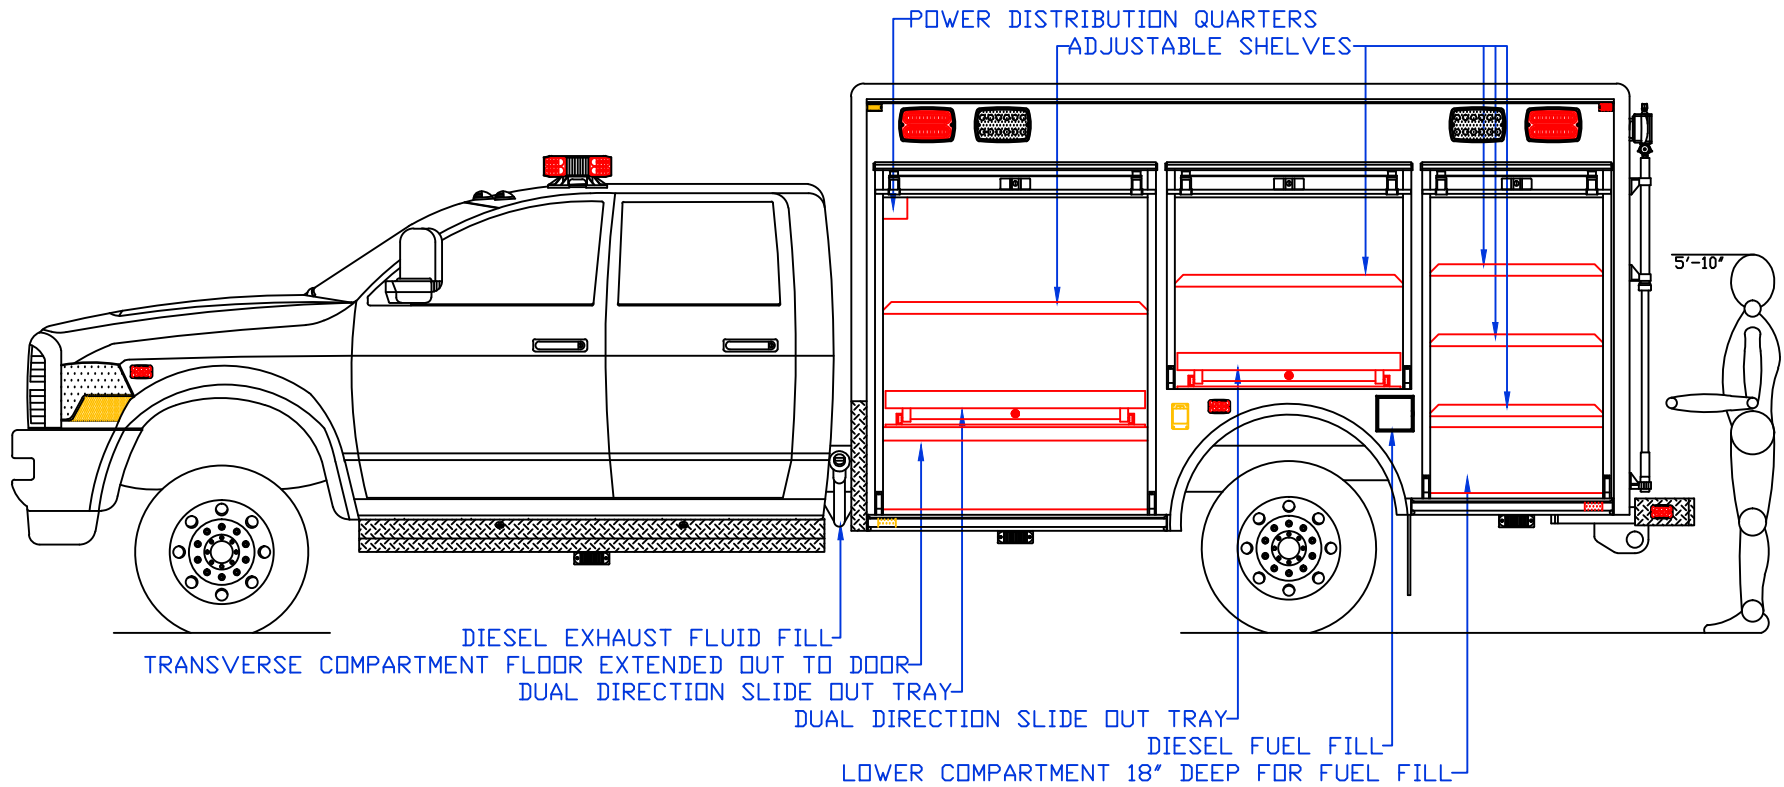

Maintainer Custom Bodies, Inc. mcbfire.com
909 South East Street (800) 843-4288 Toll Free
Rock Rapids, IA 51246 (712) 472-4725

PROPOSAL FOR: M319 STOCK 12' RESCUE

CUSTOMER APPROVED BY:		PAINT CODE:
VEHICLE TYPE: RESCUE	CHASSIS: RAM 5500 CREW CAB 4X4	BODY MAT'L: ALUMINUM
VIEW: STREETSIDE COMPARTMENT LAYOUT	BODY LENGTH: 144"	APPROVED BY:
SCALE: NTS	BODY STYLE:	REVISION:
DRAWN BY: NRW	DATE: 9/20/2017	
DWG NO.: M319STOCK12FTRESCUE		

NOTE: ALL DIMENSIONS ARE APPROXIMATE