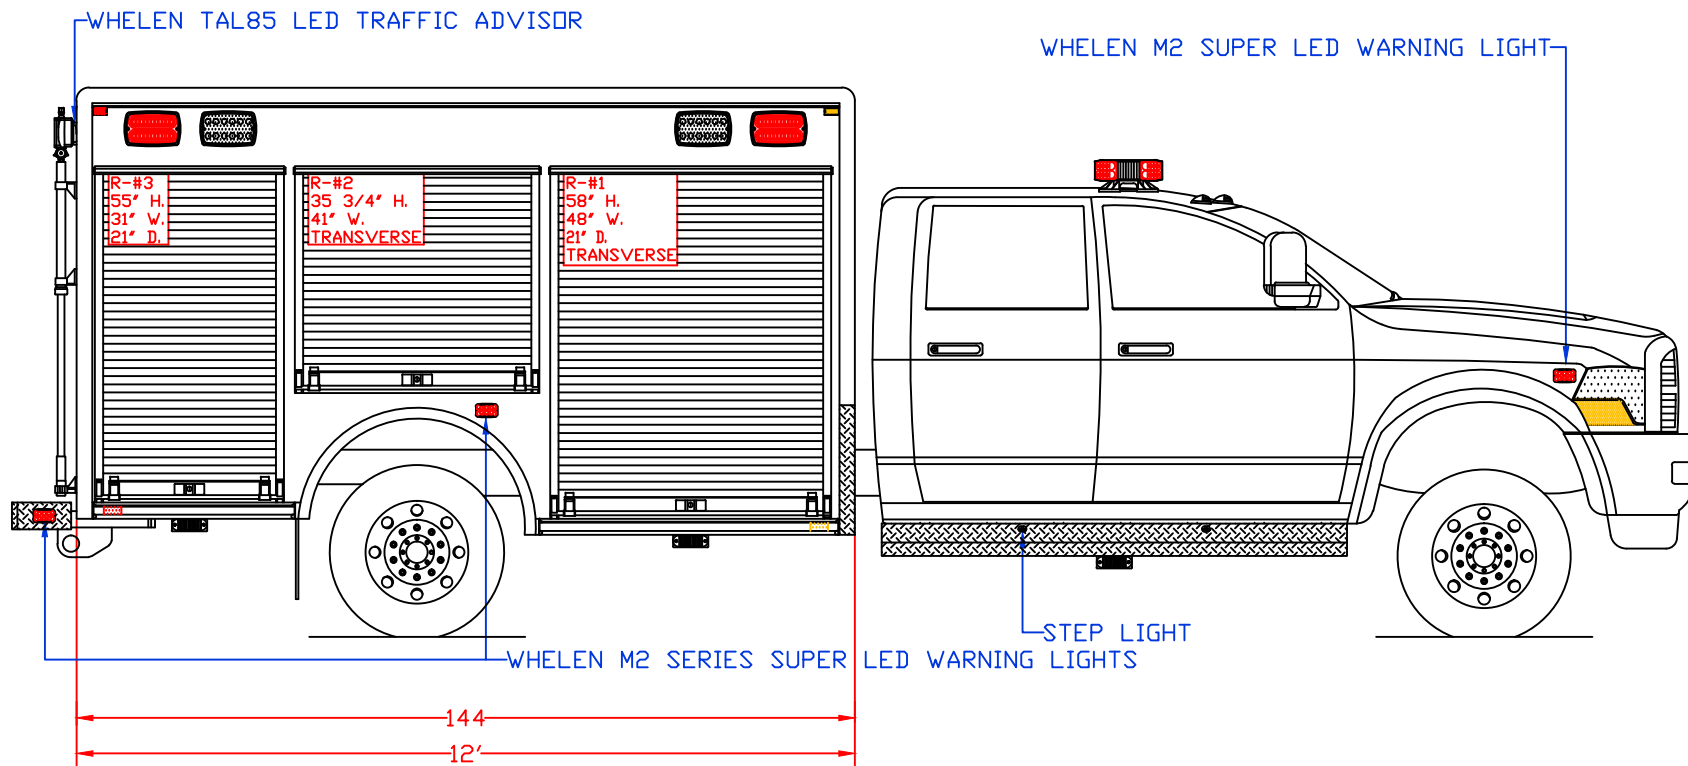

Maintainer *mcbfire.com*
Custom Bodies, Inc.
909 South East Street (800) 843-4288 Toll Free
Rock Rapids, IA 51246 (712) 472-4725

PROPOSAL FOR: M319 STOCK 12' RESCUE

CUSTOMER APPROVED BY:		PAINT CODE:	
VEHICLE TYPE: RESCUE	CHASSIS: RAM 5500 CREW CAB 4X4	BODY MAT'L: ALUMINUM	
VIEW: CURBSIDE	SCALE: NTS	BODY LENGTH: 144"	
DRAWN BY: NRW	DATE: 9/20/2017	APPROVED BY:	
DWG NO.: M319STOCK12FTRESCUE	REVISION:	BODY STYLE:	
		REVISION:	

NOTE: ALL DIMENSIONS ARE APPROXIMATE