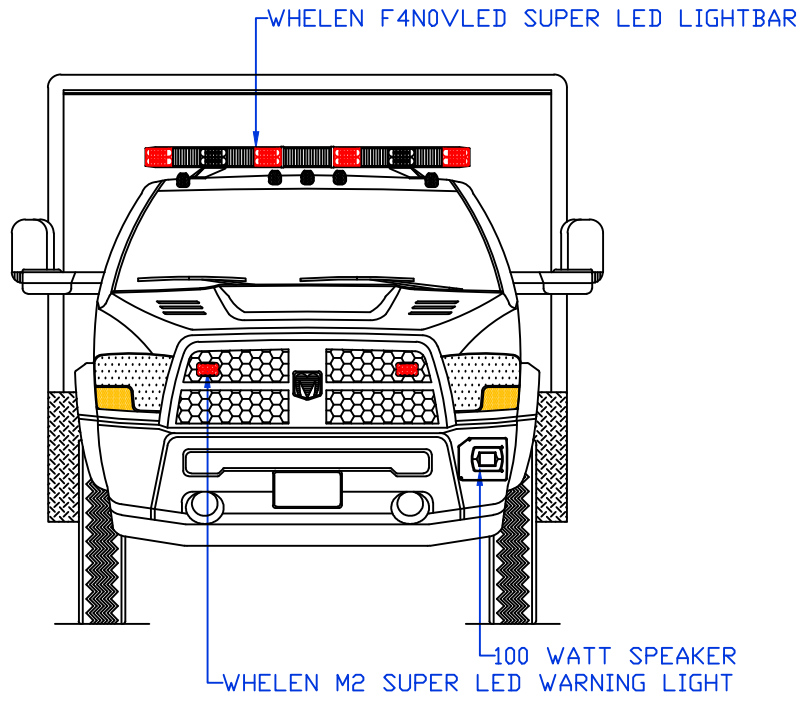

Maintainer *Custom Bodies, Inc.*
909 South East Street (800) 843-4288 Toll Free
Rock Rapids, IA 51246 (712) 472-4725

mcbfire.com

CUSTOMER APPROVED BY:		PAINT CODE:
VEHICLE TYPE: RESCUE	CHASSIS: RAM 5500 CREW CAB 4X4	BODY MAT'L: ALUMINUM
VIEW: FRONT	SCALE: NTS	BODY LENGTH: 144"
DRAWN BY: NRW	DATE: 9/20/2017	APPROVED BY:
DWG NO.: M319STOCK12FTRESCUE	REVISION:	BODY STYLE:

PROPOSAL FOR: M319 STOCK 12' RESCUE

NOTE: ALL DIMENSIONS ARE APPROXIMATE