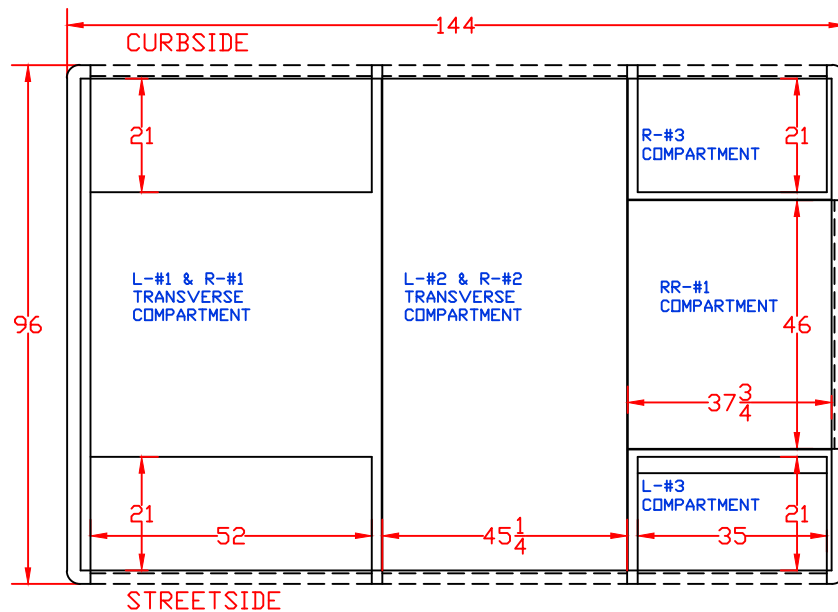

Maintainer Custom Bodies, Inc. mcbfire.com
909 South East Street (800) 843-4288 Toll Free
Rock Rapids, IA 51246 (712) 472-4725

PROPOSAL FOR: M319 STOCK 12' RESCUE

CUSTOMER APPROVED BY:		PAINT CODE:	
VEHICLE TYPE: RESCUE	CHASSIS: RAM 5500 CREW CAB 4X4		
VIEW: TOP	BODY MAT'L: ALUMINUM		
SCALE: NTS	BODY LENGTH: 144"		
DRAWN BY: NRW	APPROVED BY:		
DATE: 9/20/2017	BODY STYLE:		
DWG NO.: M319STOCK12FTRESCUE	REVISION:		

NOTE: ALL DIMENSIONS ARE APPROXIMATE