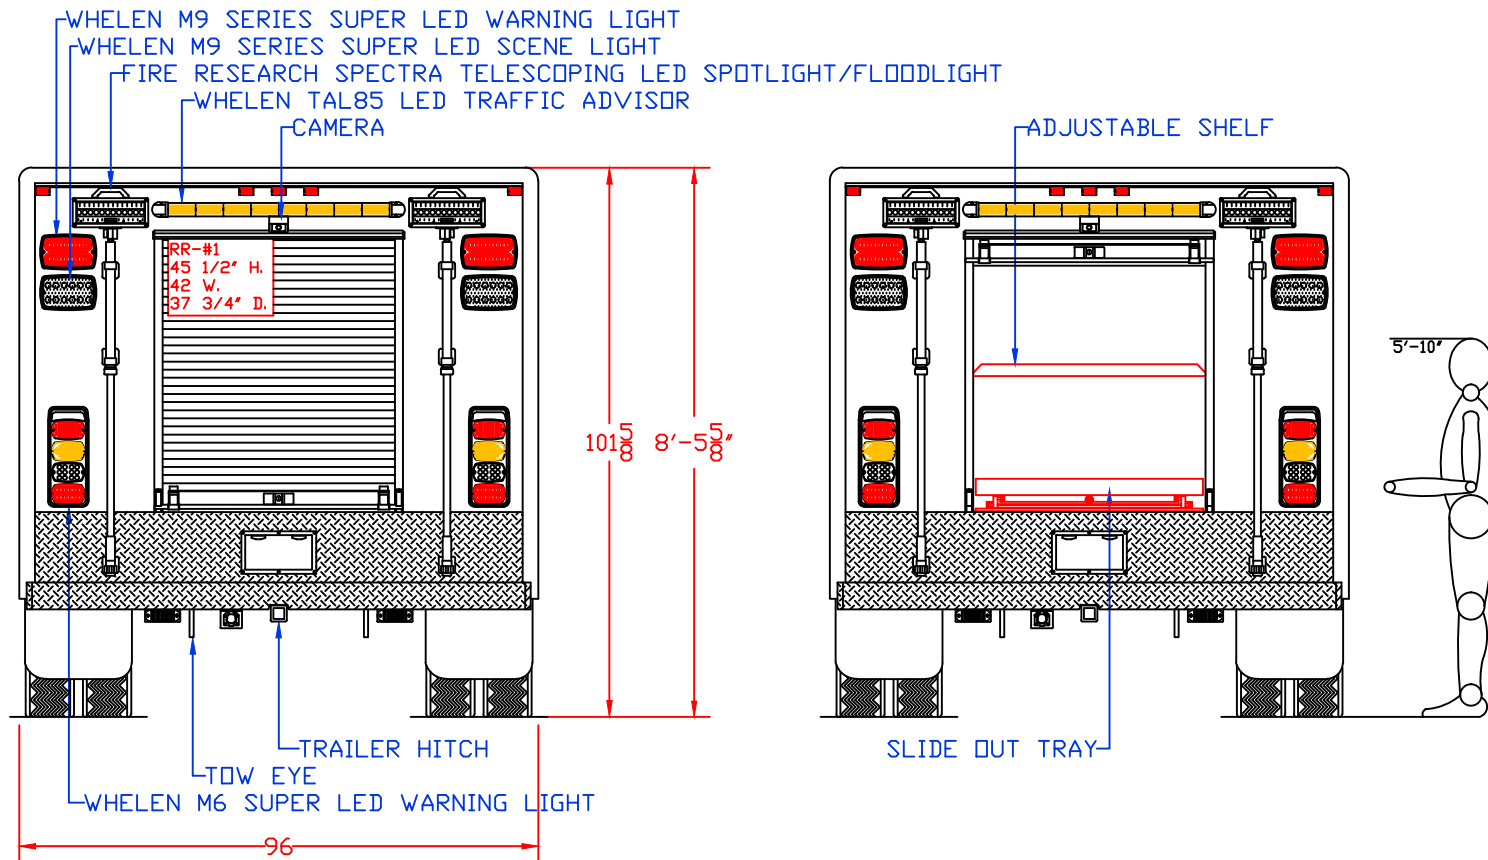

Maintainer *mcbfire.com*
Custom Bodies, Inc.
909 South East Street (800) 843-4288 Toll Free
Rock Rapids, IA 51246 (712) 472-4725

PROPOSAL FOR: M319 STOCK 12' RESCUE

CUSTOMER APPROVED BY:		PAINT CODE:
VEHICLE TYPE: RESCUE	CHASSIS: RAM 5500 CREW CAB 4X4	BODY MAT'L: ALUMINUM
VIEW: REAR & REAR COMPARTMENT LAYOUT	BODY LENGTH: 144"	APPROVED BY:
SCALE: NTS	BODY STYLE:	REVISION:
DRAWN BY: NRW	DATE: 9/20/2017	
DWG NO.: M319STOCK12FTRESCUE		

NOTE: ALL DIMENSIONS ARE APPROXIMATE