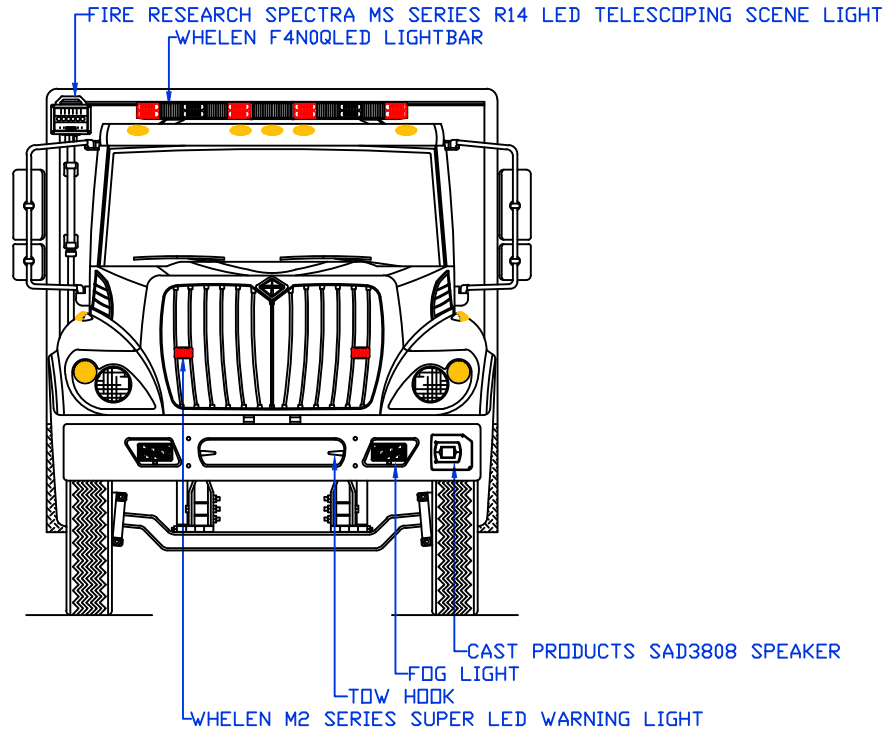

Maintainer *Custom Bodies, Inc.*
909 South East Street
Rock Rapids, IA 51246
mcbfire.com
(800) 843-4288 Toll Free
(712) 472-4725

PROPOSAL FOR: M279 STOCK 18' RESCUE

CUSTOMER APPROVED BY:		PAINT CODE:
VEHICLE TYPE: HEAVY RESCUE	CHASSIS: INTERNATIONAL 7400 CREW CAB	
VIEW: FRONT	BODY MAT'L: ALUMINUM	
SCALE: NTS	BODY LENGTH: 216"	
DRAWN BY: NRW	APPROVED BY:	
DATE: 9/25/2017	BODY STYLE:	
DWG NO.: M279STOCK18' RESCUE	REVISION:	

NOTE: ALL DIMENSIONS ARE APPROXIMATE