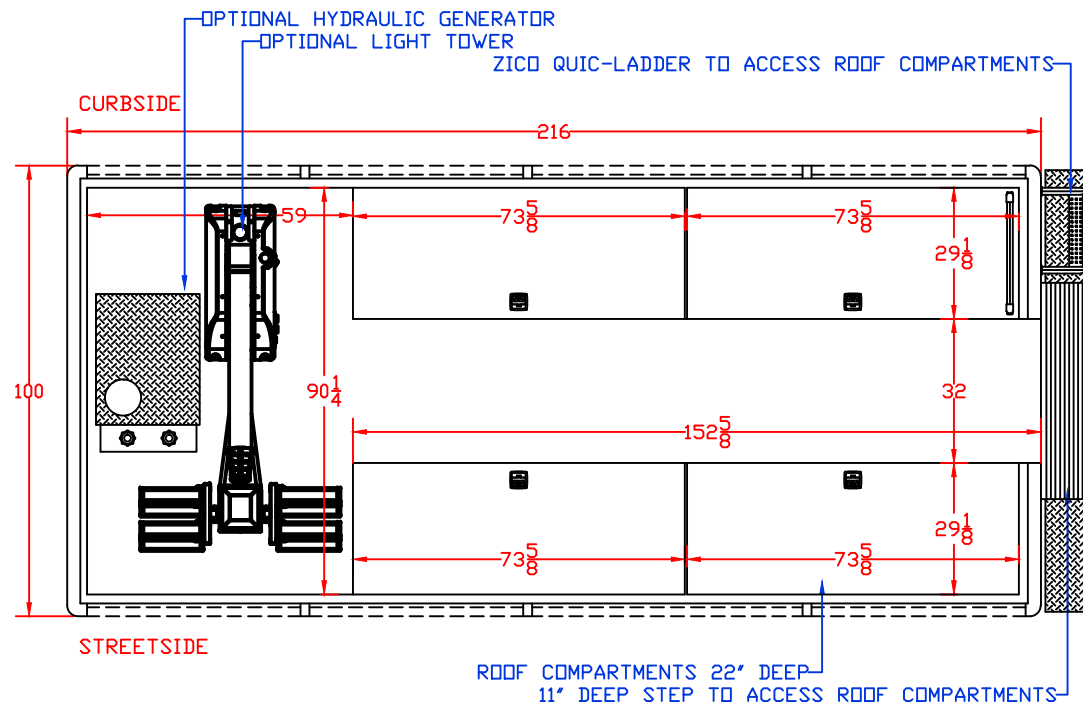

BODY LENGTH: 216"

APPROVED BY:

BODY STYLE:

REVISION:

PROPOSAL FOR: M279 STOCK 18' RESCUE

NOTE: ALL DIMENSIONS ARE APPROXIMATE

Maintainer *Custom Bodies, Inc.*
 909 South East Street
 Rock Rapids, IA 51246
 mcbfire.com
 (800) 843-4288 Toll Free
 (712) 472-4725