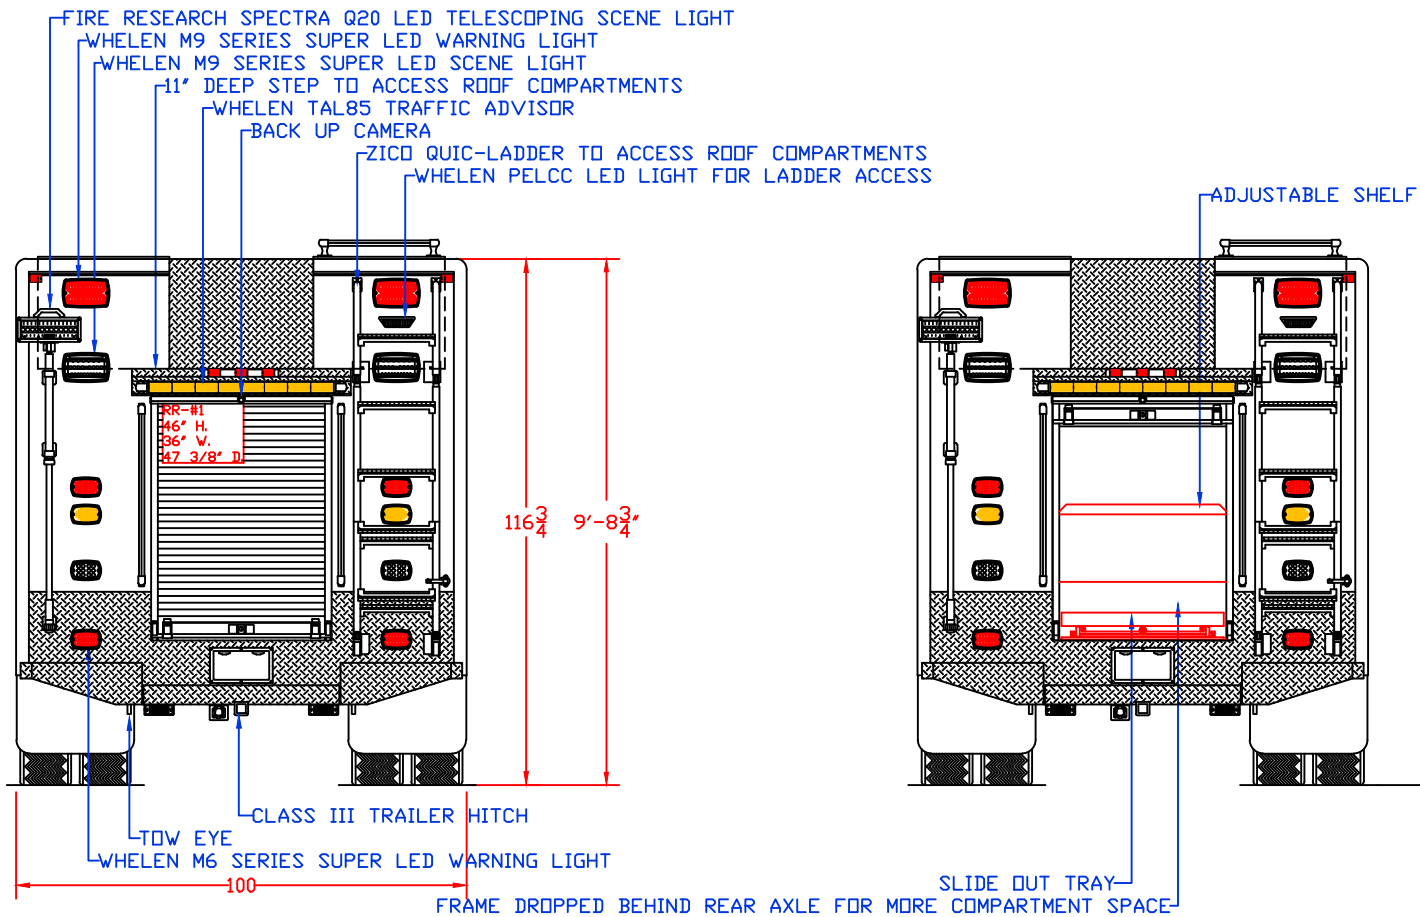

BODY LENGTH: 216"

APPROVED BY:

BODY STYLE:

REVISION:

PROPOSAL FOR: M279 STOCK 18' RESCUE

NOTE: ALL DIMENSIONS ARE APPROXIMATE

Maintainer *Custom Bodies, Inc.*
 909 South East Street
 Rock Rapids, IA 51246
 mcbfire.com
 (800) 843-4288 Toll Free
 (712) 472-4725