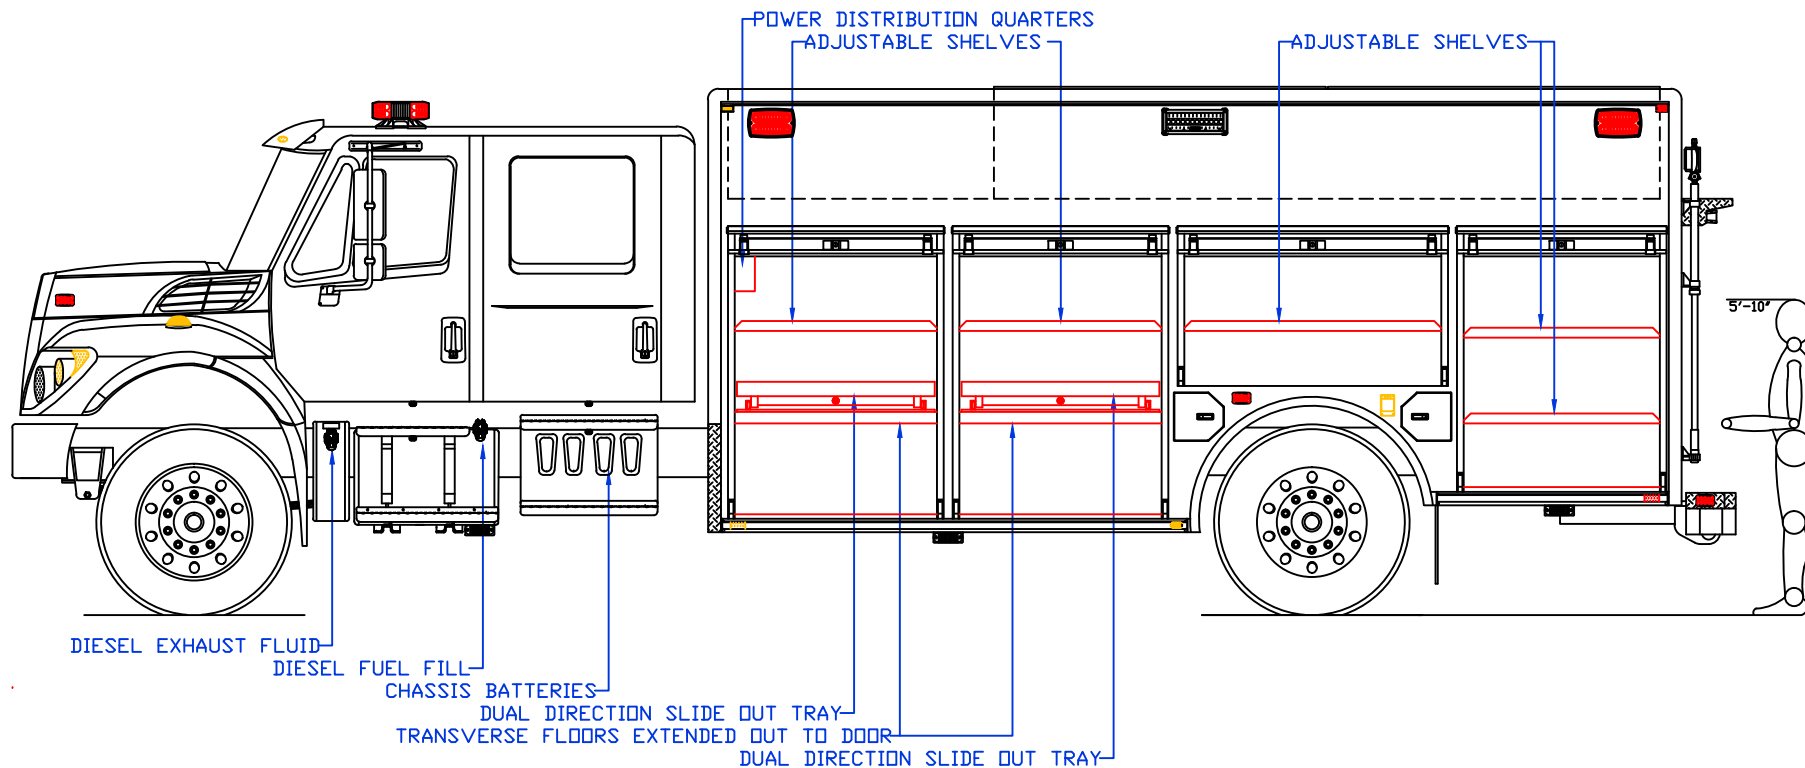

Maintainer *Custom Bodies, Inc.*
909 South East Street
Rock Rapids, IA 51246

mcbfire.com

(800) 843-4288 Toll Free
(712) 472-4725

CUSTOMER APPROVED BY:		PAINT CODE:
VEHICLE TYPE: HEAVY RESCUE	CHASSIS: INTERNATIONAL 7400 CREW CAB	
VIEW: STREETSIDE COMPARTMENT LAYOUT	BODY MAT'L: ALUMINUM	
SCALE: NTS	BODY LENGTH: 216"	
DRAWN BY: NRW	APPROVED BY:	
DATE: 9/25/2017	BODY STYLE:	
DWG NO.: M279STOCK18' RESCUE	REVISION:	

PROPOSAL FOR: M279 STOCK 18' RESCUE

NOTE: ALL DIMENSIONS ARE APPROXIMATE