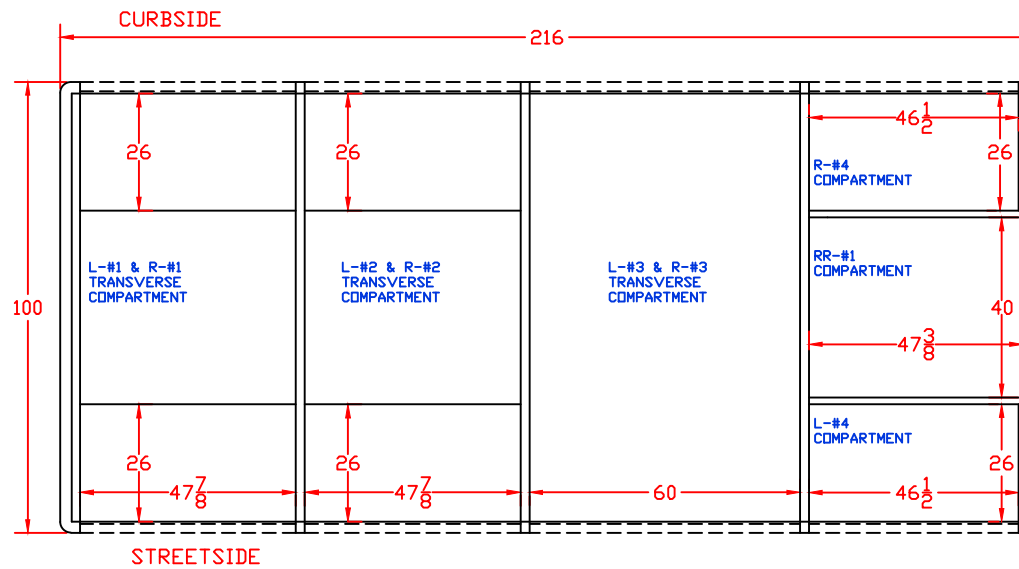

Maintainer *Custom Bodies, Inc.*
909 South East Street
Rock Rapids, IA 51246

mcbfire.com

(800) 843-4288 Toll Free
(712) 472-4725

CUSTOMER APPROVED BY:

VEHICLE TYPE: HEAVY RESCUE

VIEW: TOP

SCALE: NTS

DRAWN BY: NRW

DATE: 9/25/2017

DWG NO.: M279STOCK18' RESCUE

PAINT CODE:

CHASSIS: INTERNATIONAL 7400 CREW CAB

BODY MAT'L: ALUMINUM

BODY LENGTH: 216"

APPROVED BY:

BODY STYLE:

REVISION:

PROPOSAL FOR: M279 STOCK 18' RESCUE

NOTE: ALL DIMENSIONS ARE APPROXIMATE