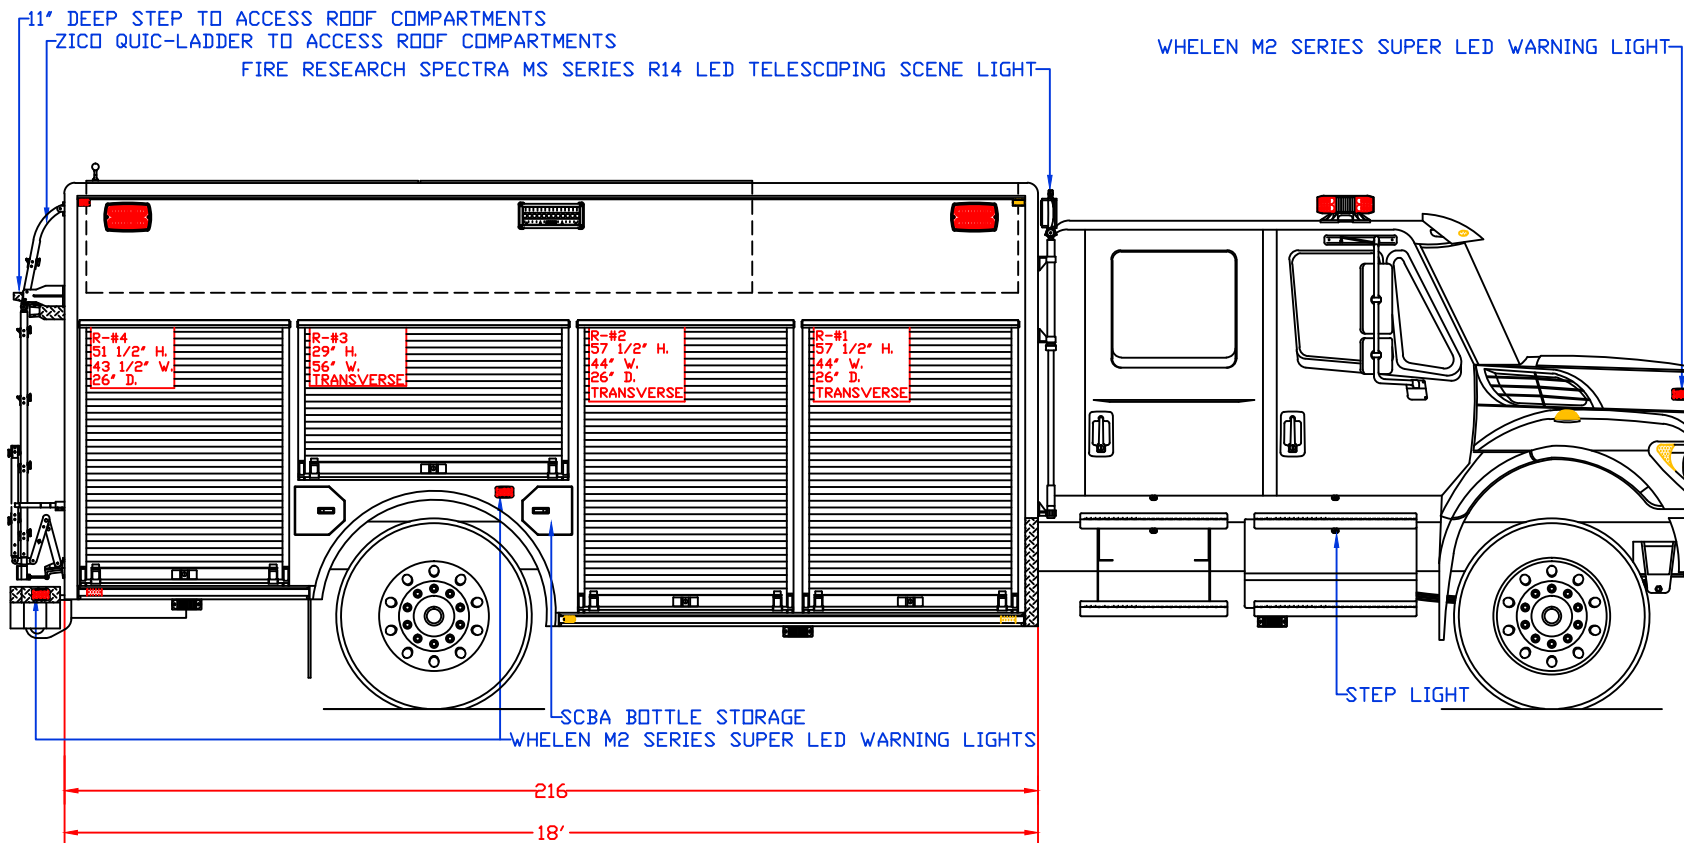

Maintainer *Custom Bodies, Inc.*
909 South East Street
Rock Rapids, IA 51246

mcbfire.com

(800) 843-4288 Toll Free
(712) 472-4725

CUSTOMER APPROVED BY:

VEHICLE TYPE: HEAVY RESCUE

VIEW: CURBSIDE

SCALE: NTS

DRAWN BY: NRW

DATE: 9/25/2017

DWG NO.: M279STOCK18' RESCUE

PAINT CODE:

CHASSIS: INTERNATIONAL 7400 CREW CAB

BODY MAT'L: ALUMINUM

BODY LENGTH: 216"

APPROVED BY:

BODY STYLE:

REVISION:

PROPOSAL FOR: M279 STOCK 18' RESCUE

NOTE: ALL DIMENSIONS ARE APPROXIMATE