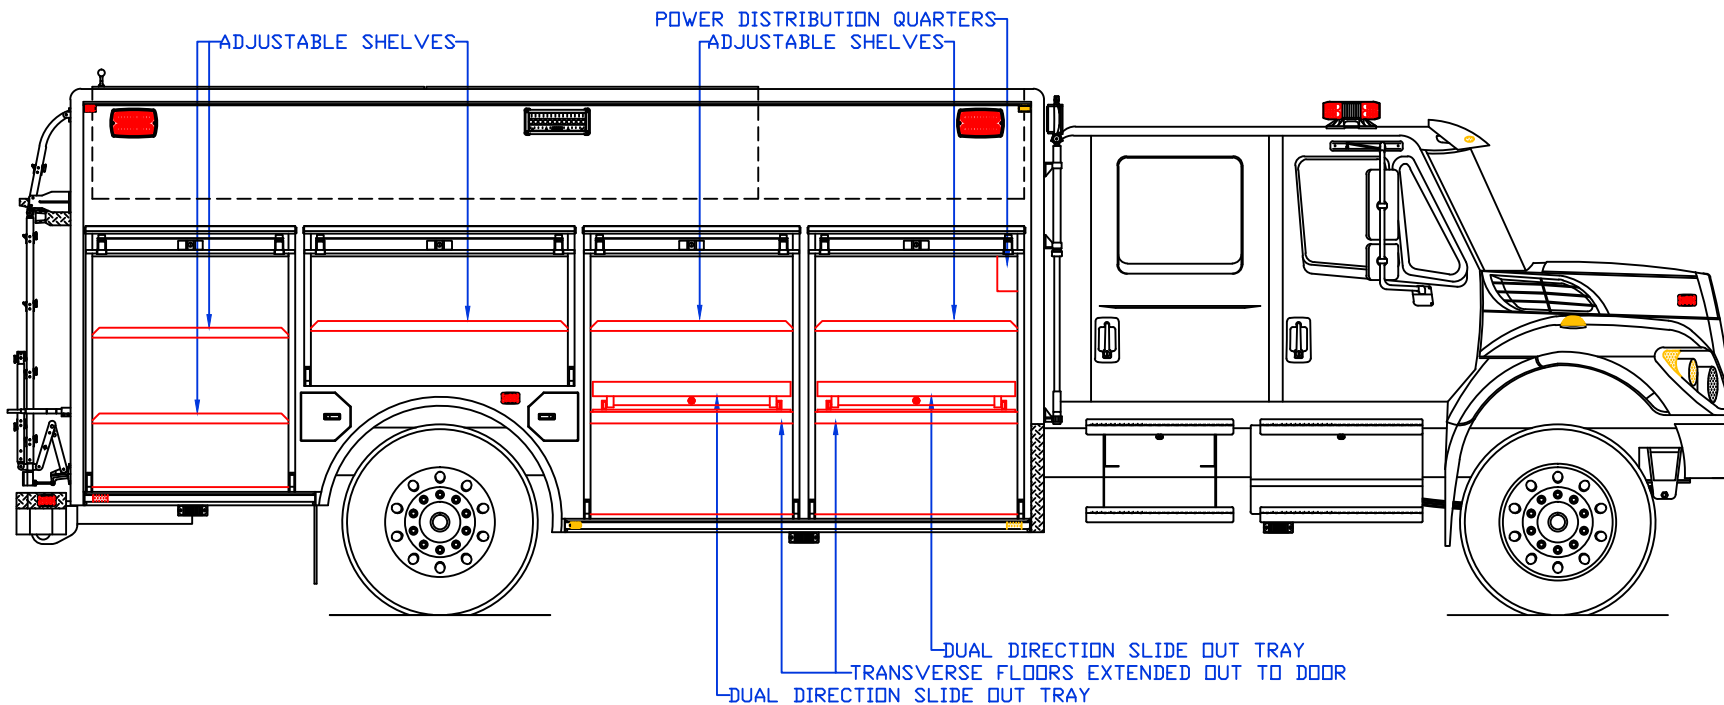

Maintainer *Custom Bodies, Inc.*
909 South East Street
Rock Rapids, IA 51246

mcbfire.com

(800) 843-4288 Toll Free
(712) 472-4725

CUSTOMER APPROVED BY:

VEHICLE TYPE: HEAVY RESCUE
VIEW: CURBSIDE COMPARTMENT LAYOUT
SCALE: NTS
DRAWN BY: NRW
DATE: 9/25/2017
DWG NO.: M279STOCK18 RESCUE

PAINT CODE:

CHASSIS: INTERNATIONAL 7400 CREW CAB
BODY MAT'L: ALUMINUM
BODY LENGTH: 216"
APPROVED BY:
BODY STYLE:
REVISION:

PROPOSAL FOR: M279 STOCK 18' RESCUE

NOTE: ALL DIMENSIONS ARE APPROXIMATE