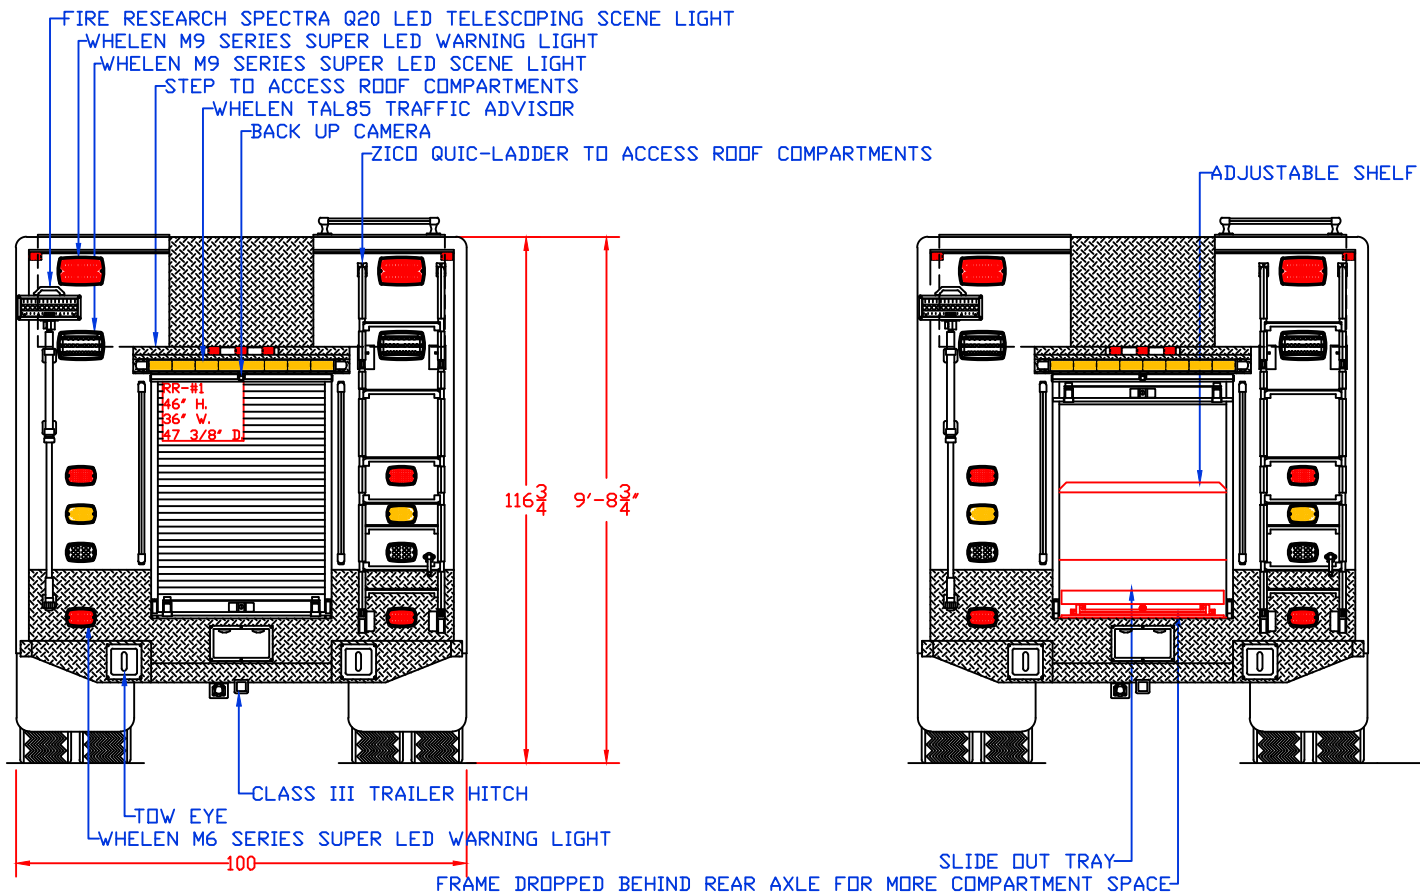

Maintainer *Custom Bodies, Inc.*
909 South East Street
Rock Rapids, IA 51246
mcbfire.com
(800) 843-4288 Toll Free
(712) 472-4725

CUSTOMER APPROVED BY:		PAINT CODE:	
VEHICLE TYPE: HEAVY RESCUE	VIEW: REAR & REAR COMPARTMENT LAYOUT	CHASSIS: INTERNATIONAL 7400 CREW CAB	BODY MAT'L: ALUMINUM
SCALE: NTS	DRAWN BY: NRW	BODY LENGTH: 216"	APPROVED BY:
DATE: 5/1/2017	DWG NO.: M279STOCK18'RESCUE	BODY STYLE:	REVISION:

PROPOSAL FOR: M279 STOCK 18' RESCUE