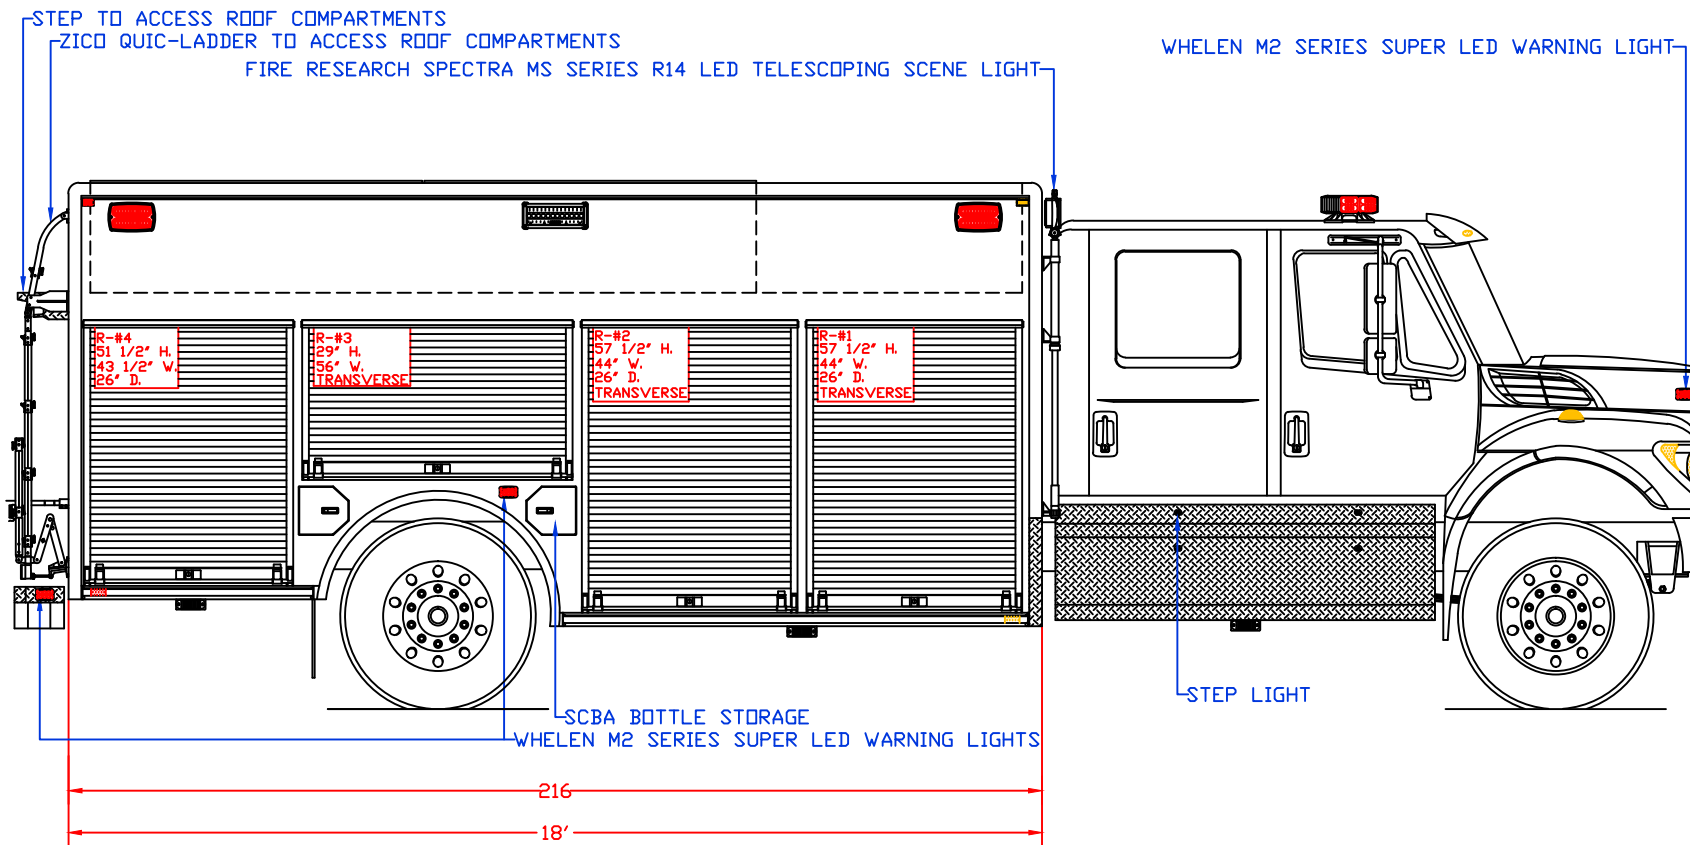

**Maintainer** *Custom Bodies, Inc.*  
 909 South East Street  
 Rock Rapids, IA 51246  
 mcbfire.com  
 (800) 843-4288 Toll Free  
 (712) 472-4725

CUSTOMER APPROVED BY:		PAINT CODE:	
VEHICLE TYPE: HEAVY RESCUE	VIEW: STREETSIDE	CHASSIS: INTERNATIONAL 7400 CREW CAB	BODY MAT'L: ALUMINUM
SCALE: NTS	DRAWN BY: NRW	BODY LENGTH: 216"	APPROVED BY:
DATE: 5/1/2017	DWG NO.: M279STOCK18 RESCUE	BODY STYLE:	REVISION:

PROPOSAL FOR: M279 STOCK 18' RESCUE

**Maintainer** *Custom Bodies, Inc.*  
 909 South East Street  
 Rock Rapids, IA 51246  
 mcbfire.com  
 (800) 843-4288 Toll Free  
 (712) 472-4725

<b>CUSTOMER APPROVED BY:</b>		<b>PAINT CODE:</b>
VEHICLE TYPE: <b>HEAVY RESCUE</b>	CHASSIS: <b>INTERNATIONAL 7400 CREW CAB</b>	
VIEW: <b>CURBSIDE</b>	BODY MAT'L: <b>ALUMINUM</b>	
SCALE: <b>NTS</b>	BODY LENGTH: <b>216"</b>	
DRAWN BY: <b>NRW</b>	APPROVED BY:	
DATE: <b>5/1/2017</b>	BODY STYLE:	
DWG NO.: <b>M279STOCK18' RESCUE</b>	REVISION:	

PROPOSAL FOR: M279 STOCK 18' RESCUE

**Maintainer** *Custom Bodies, Inc.*  
 909 South East Street  
 Rock Rapids, IA 51246  
 mcbfire.com  
 (800) 843-4288 Toll Free  
 (712) 472-4725

CUSTOMER APPROVED BY:		PAINT CODE:	
VEHICLE TYPE: HEAVY RESCUE	VIEW: REAR & REAR COMPARTMENT LAYOUT	CHASSIS: INTERNATIONAL 7400 CREW CAB	BODY MAT'L: ALUMINUM
SCALE: NTS	DRAWN BY: NRW	BODY LENGTH: 216"	APPROVED BY:
DATE: 5/1/2017	DWG NO.: M279STOCK18'RESCUE	BODY STYLE:	REVISION:

<b>CUSTOMER APPROVED BY:</b>		<b>PAINT CODE:</b>
VEHICLE TYPE: HEAVY RESCUE	CHASSIS: INTERNATIONAL 7400 CREW CAB	
VIEW: FRONT	BODY MAT'L: ALUMINUM	
SCALE: NTS	BODY LENGTH: 216"	
DRAWN BY: NRW	APPROVED BY:	
DATE: 5/1/2017	BODY STYLE:	
DWG NO.: M279STOCK18'RESCUE	REVISION:	