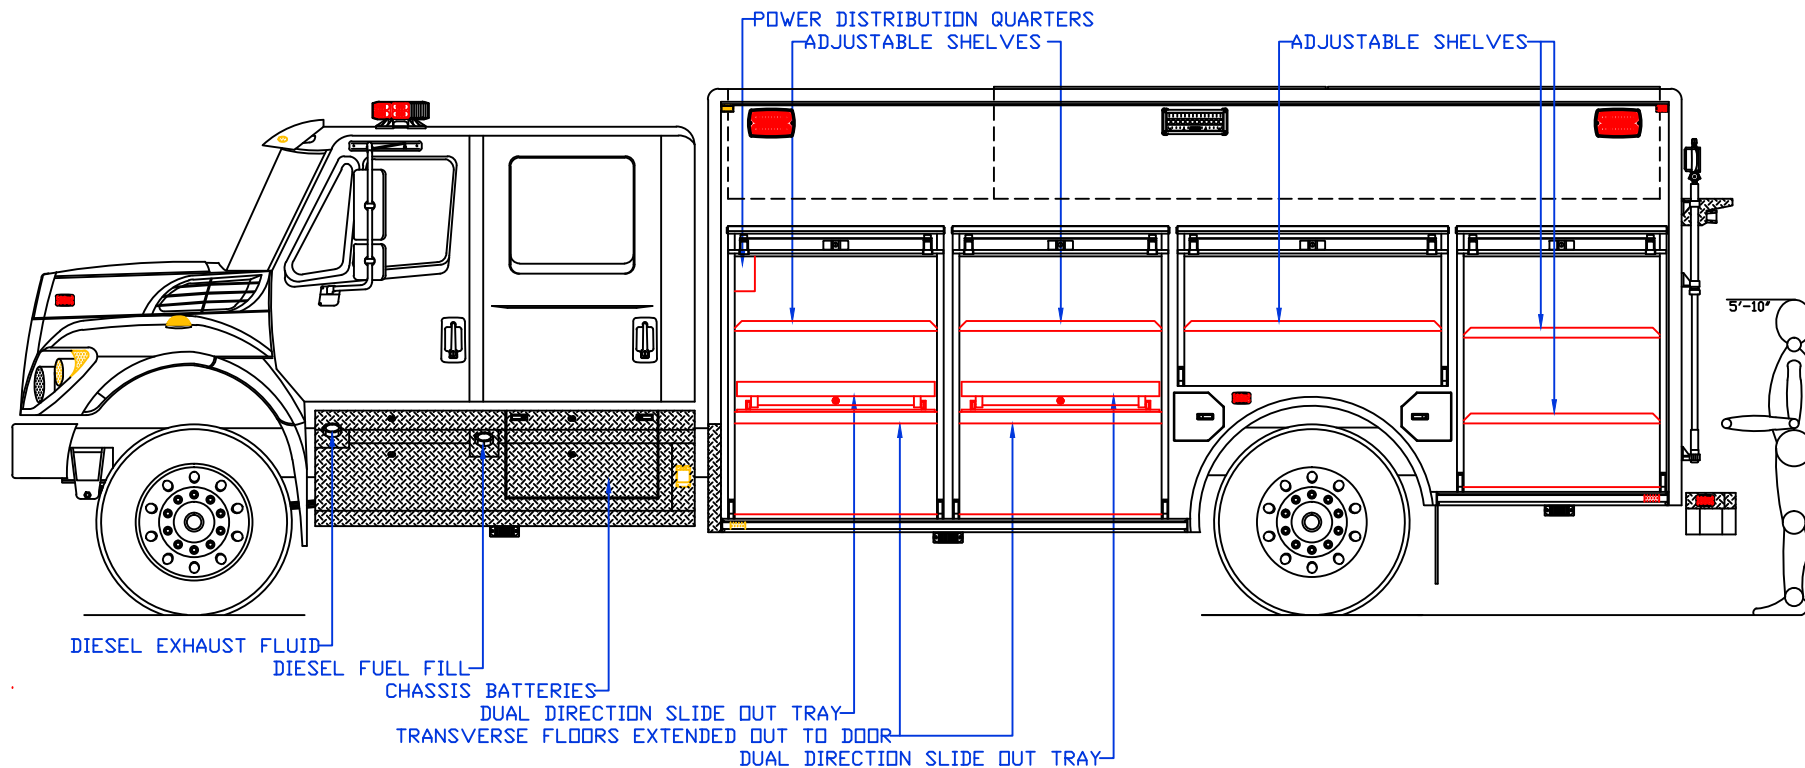

Maintainer *Custom Bodies, Inc.*
909 South East Street
Rock Rapids, IA 51246
(800) 843-4288 Toll Free
(712) 472-4725

mcbfire.com

CUSTOMER APPROVED BY:

PAINT CODE:

VEHICLE TYPE: HEAVY RESCUE
VIEW: STREETSIDE COMPARTMENT LAYOUT
SCALE: NTS
DRAWN BY: NRW
DATE: 5/1/2017
DWG NO.: M279STOCK18'RESCUE

CHASSIS: INTERNATIONAL 7400 CREW CAB
BODY MAT'L: ALUMINUM
BODY LENGTH: 216"
APPROVED BY:
BODY STYLE:
REVISION:

PROPOSAL FOR: M279 STOCK 18' RESCUE