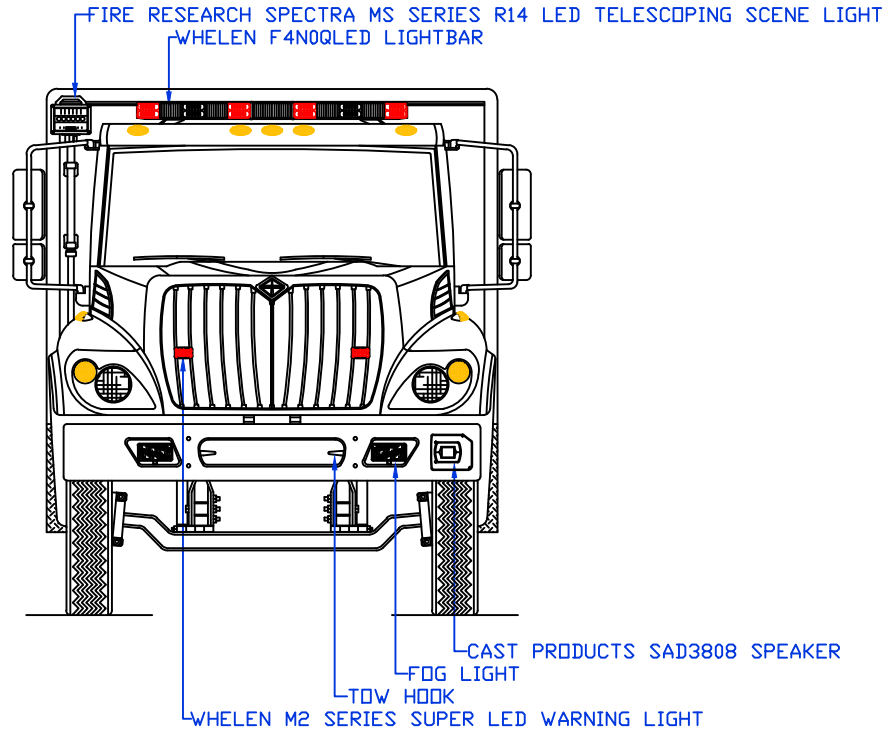

Maintainer *Custom Bodies, Inc.*
909 South East Street
Rock Rapids, IA 51246
mcbfire.com
(800) 843-4288 Toll Free
(712) 472-4725

PROPOSAL FOR: M279 STOCK 18' RESCUE

CUSTOMER APPROVED BY:		PAINT CODE:
VEHICLE TYPE: HEAVY RESCUE	CHASSIS: INTERNATIONAL 7400 CREW CAB	
VIEW: FRONT	BODY MAT'L: ALUMINUM	
SCALE: NTS	BODY LENGTH: 216"	
DRAWN BY: NRW	APPROVED BY:	
DATE: 5/1/2017	BODY STYLE:	
DWG NO.: M279STOCK18'RESCUE	REVISION: