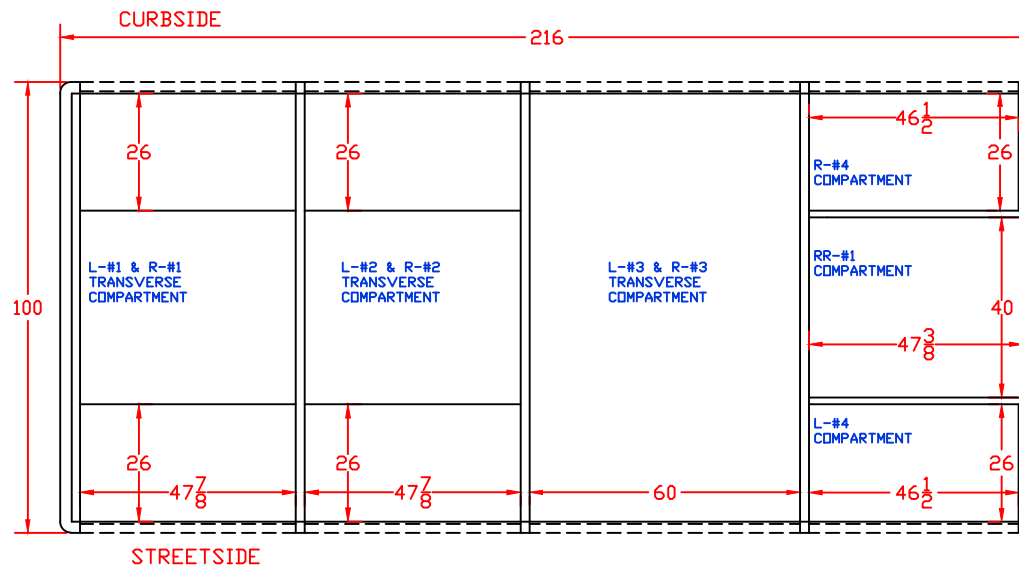

PROPOSAL FOR: M279 STOCK 18' RESCUE

**Maintainer** *Custom Bodies, Inc.*  
 909 South East Street  
 Rock Rapids, IA 51246  
 mcbfire.com  
 (800) 843-4288 Toll Free  
 (712) 472-4725

CUSTOMER APPROVED BY:		PAINT CODE:	
VEHICLE TYPE: HEAVY RESCUE	VIEW: REAR & REAR COMPARTMENT LAYOUT	CHASSIS: INTERNATIONAL 7400 CREW CAB	BODY MAT'L: ALUMINUM
SCALE: NTS	DRAWN BY: NRW	BODY LENGTH: 216"	APPROVED BY:
DATE: 5/1/2017	DWG NO.: M279STOCK18'RESCUE	BODY STYLE:	REVISION:

<b>CUSTOMER APPROVED BY:</b>		<b>PAINT CODE:</b>
VEHICLE TYPE: HEAVY RESCUE	CHASSIS: INTERNATIONAL 7400 CREW CAB	
VIEW: FRONT	BODY MAT'L: ALUMINUM	
SCALE: NTS	BODY LENGTH: 216"	
DRAWN BY: NRW	APPROVED BY:	
DATE: 5/1/2017	BODY STYLE:	
DWG NO.: M279STOCK18'RESCUE	REVISION:	