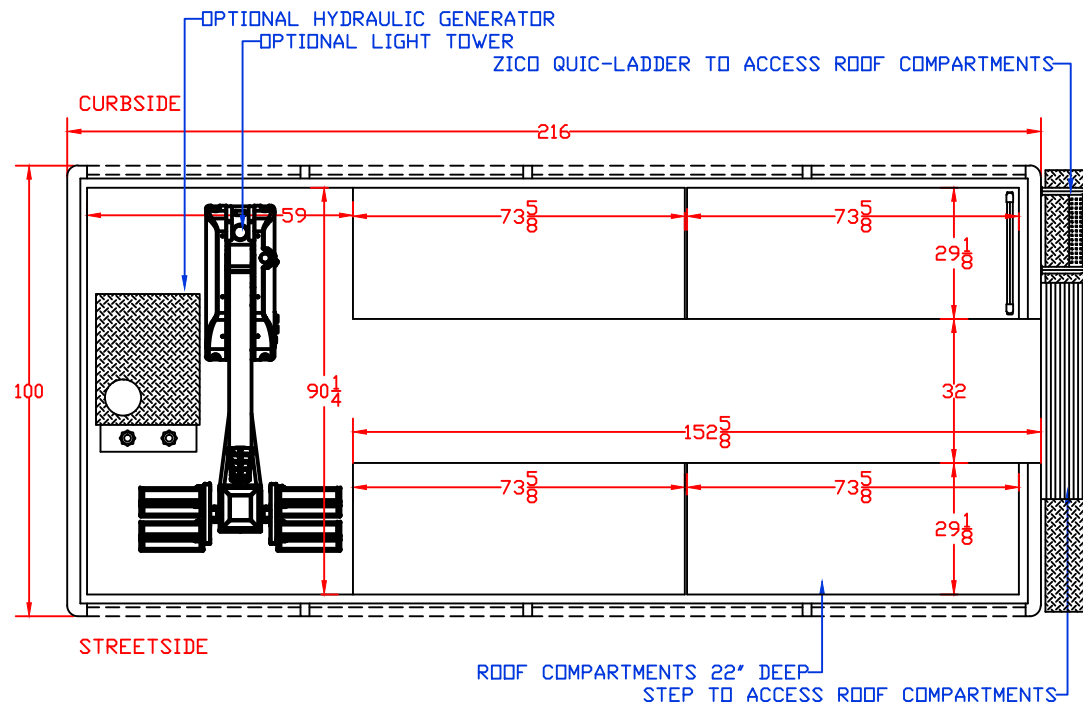

Maintainer *Custom Bodies, Inc.*
909 South East Street
Rock Rapids, IA 51246
mcbfire.com
(800) 843-4288 Toll Free
(712) 472-4725

CUSTOMER APPROVED BY:		PAINT CODE:	
VEHICLE TYPE: HEAVY RESCUE	CHASSIS: INTERNATIONAL 7400 CREW CAB		
VIEW: ROOF	BODY MAT'L: ALUMINUM		
SCALE: NTS	BODY LENGTH: 216"		
DRAWN BY: NRW	APPROVED BY:		
DATE: 5/1/2017	BODY STYLE:		
DWG NO.: M279STOCK18' RESCUE	REVISION:		

PROPOSAL FOR: M279 STOCK 18' RESCUE