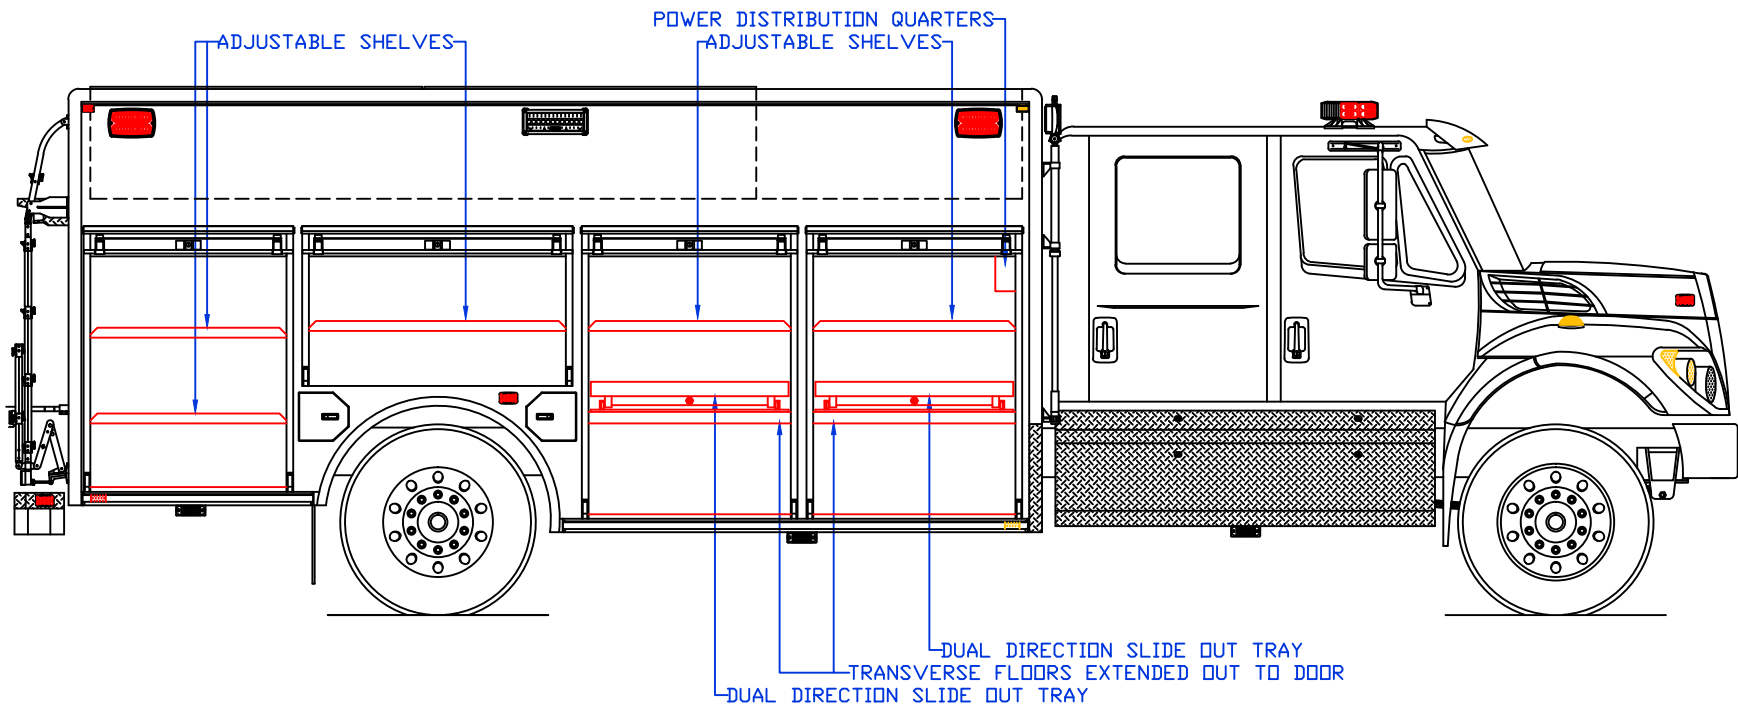

Maintainer *Custom Bodies, Inc.*
909 South East Street
Rock Rapids, IA 51246

mcbfire.com
(800) 843-4288 Toll Free
(712) 472-4725

CUSTOMER APPROVED BY:		PAINT CODE:
VEHICLE TYPE: HEAVY RESCUE	CHASSIS: INTERNATIONAL 7400 CREW CAB	
VIEW: CURBSIDE COMPARTMENT LAYOUT	BODY MAT'L: ALUMINUM	
SCALE: NTS	BODY LENGTH: 216"	
DRAWN BY: NRW	APPROVED BY:	
DATE: 5/1/2017	BODY STYLE:	
DWG NO.: M279STOCK18' RESCUE	REVISION:	

PROPOSAL FOR: M279 STOCK 18' RESCUE