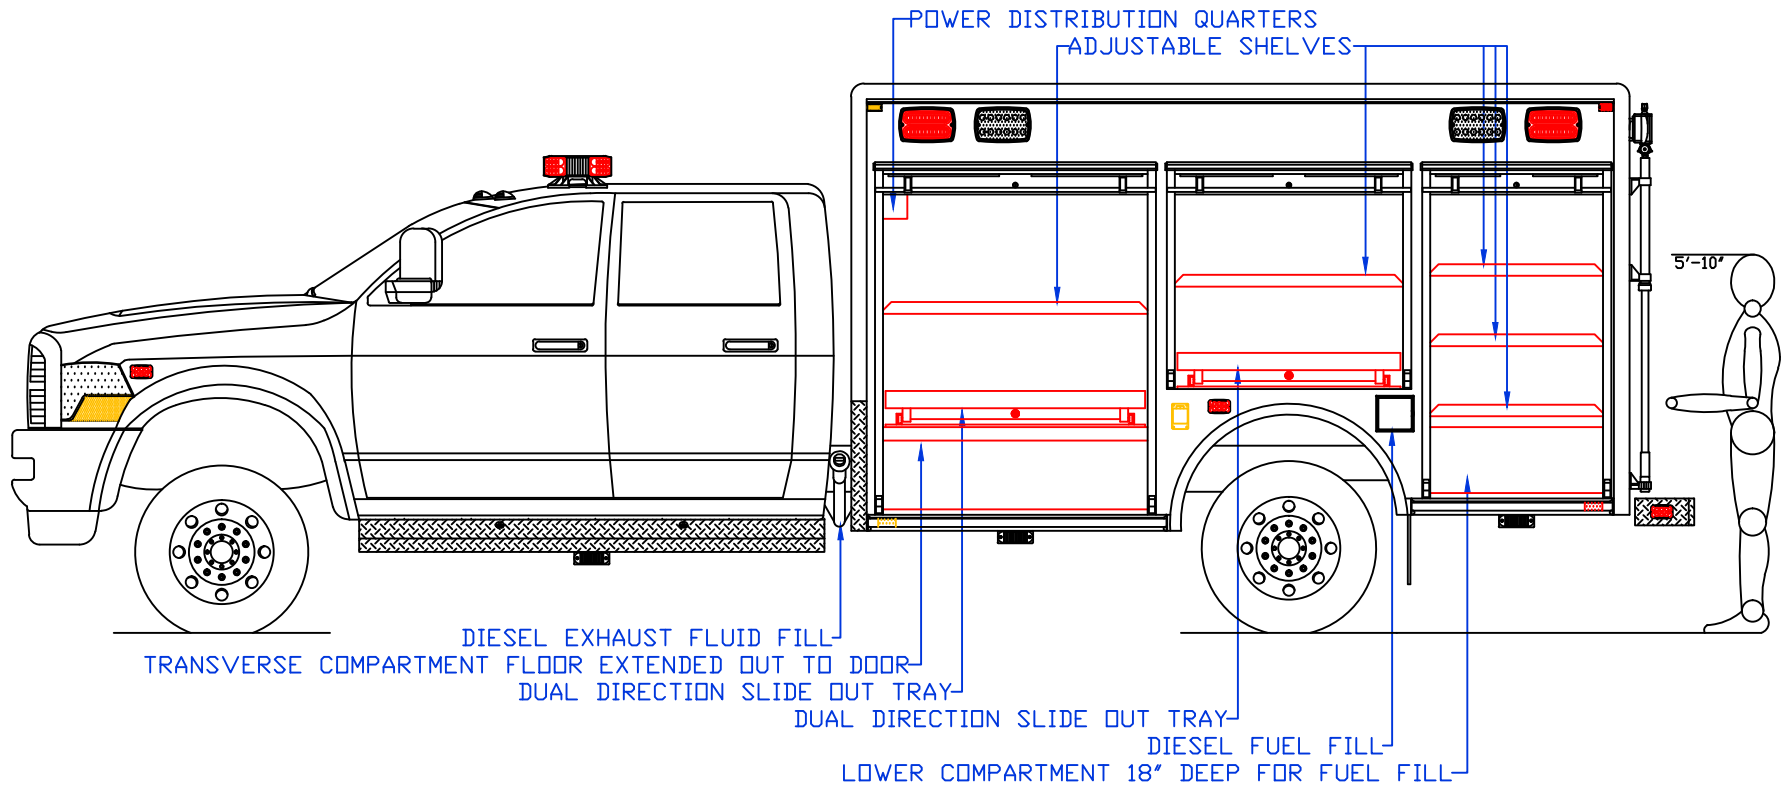

Maintainer Custom Bodies, Inc. mcbfire.com
909 South East Street (800) 843-4288 Toll Free
Rock Rapids, IA 51246 (712) 472-4725

PROPOSAL FOR: M307 STOCK 12' RESCUE

CUSTOMER APPROVED BY:		PAINT CODE:
VEHICLE TYPE: RESCUE	CHASSIS: RAM 5500 CREW CAB 4X4	BODY MAT'L: ALUMINUM
VIEW: STREETSIDE COMPARTMENT LAYOUT	BODY LENGTH: 144"	APPROVED BY:
SCALE: NTS	BODY STYLE:	REVISION:
DRAWN BY: NRW	DATE: 5/23/2017	
DWG NO.: M307STOCK12FTRESCUE