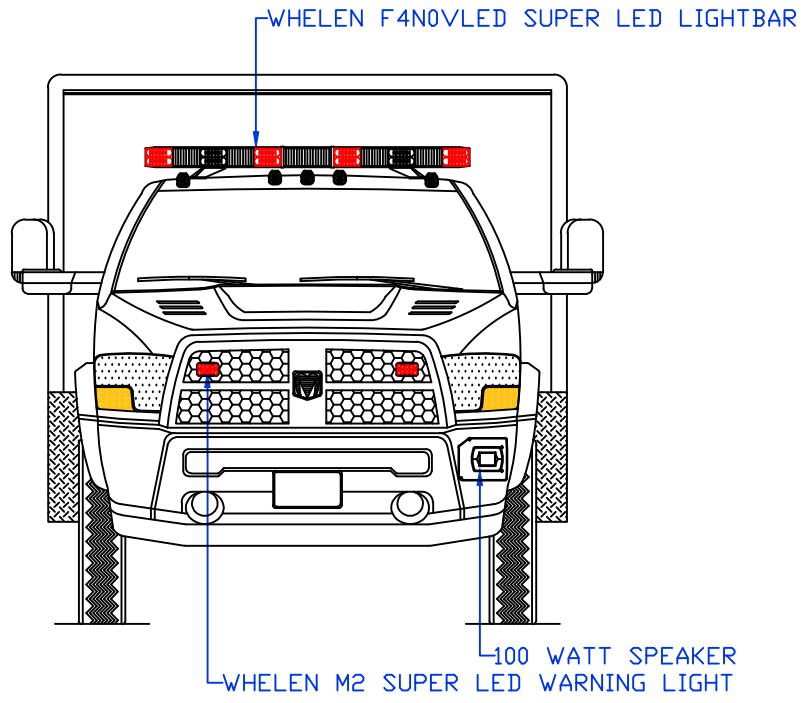

Maintainer *Custom Bodies, Inc.*
909 South East Street (800) 843-4288 Toll Free
Rock Rapids, IA 51246 (712) 472-4725

mcbfire.com

CUSTOMER APPROVED BY:		PAINT CODE:
VEHICLE TYPE: RESCUE	CHASSIS: RAM 5500 CREW CAB 4X4	BODY MAT'L: ALUMINUM
VIEW: FRONT	SCALE: NTS	BODY LENGTH: 144"
DRAWN BY: NRW	DATE: 5/23/2017	APPROVED BY:
DWG NO.: M307STOCK12FTRESCUE		BODY STYLE:
		REVISION:

PROPOSAL FOR: M307 STOCK 12' RESCUE