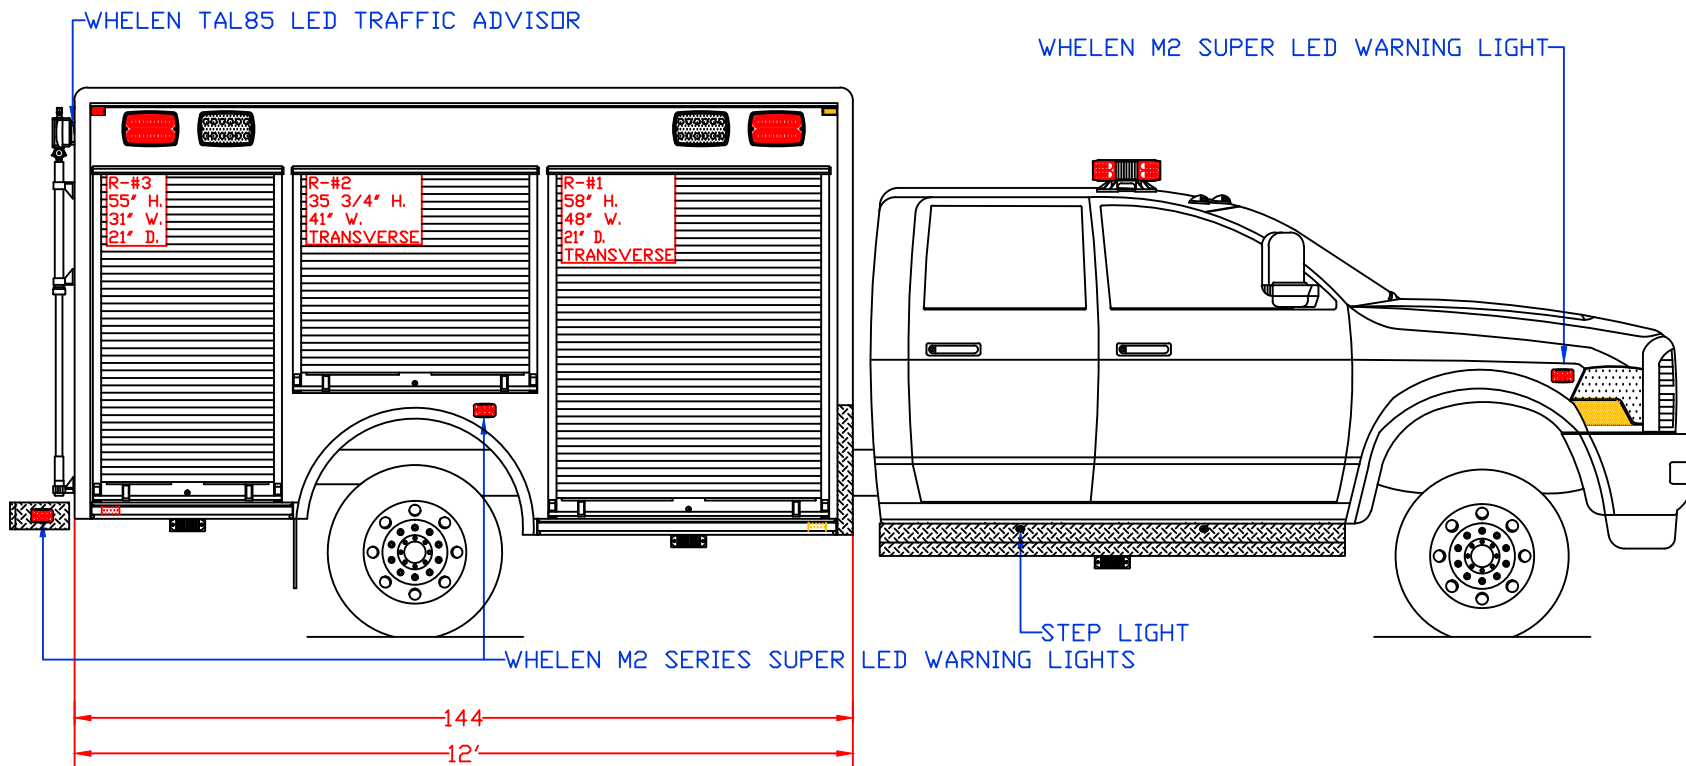

Maintainer Custom Bodies, Inc. mcbfire.com
 909 South East Street (800) 843-4288 Toll Free
 Rock Rapids, IA 51246 (712) 472-4725

PROPOSAL FOR: M307 STOCK 12' RESCUE

CUSTOMER APPROVED BY:		PAINT CODE:	
VEHICLE TYPE: RESCUE		CHASSIS: RAM 5500 CREW CAB 4X4	
VIEW: STREETSIDE		BODY MAT'L: ALUMINUM	
SCALE: NTS		BODY LENGTH: 144"	
DRAWN BY: NRW		APPROVED BY:	
DATE: 5/23/2017		BODY STYLE:	
DWG NO.: M307STOCK12FTRESCUE		REVISION:	

Maintainer *mcbfire.com*
Custom Bodies, Inc.
 909 South East Street (800) 843-4288 Toll Free
 Rock Rapids, IA 51246 (712) 472-4725

PROPOSAL FOR: M307 STOCK 12' RESCUE

CUSTOMER APPROVED BY:		PAINT CODE:	
VEHICLE TYPE: RESCUE	VIEW: CURBSIDE	CHASSIS: RAM 5500 CREW CAB 4X4	BODY MAT'L: ALUMINUM
SCALE: NTS	DRAWN BY: NRW	BODY LENGTH: 144"	APPROVED BY:
DATE: 5/23/2017	DWG NO.: M307STOCK12FTRESCUE	BODY STYLE:	REVISION:

Maintainer *mcbfire.com*
Custom Bodies, Inc.
 909 South East Street (800) 843-4288 Toll Free
 Rock Rapids, IA 51246 (712) 472-4725

PROPOSAL FOR: M307 STOCK 12' RESCUE

CUSTOMER APPROVED BY:		PAINT CODE:
VEHICLE TYPE: RESCUE	CHASSIS: RAM 5500 CREW CAB 4X4	BODY MAT'L: ALUMINUM
VIEW: REAR & REAR COMPARTMENT LAYOUT	BODY LENGTH: 144"	APPROVED BY:
SCALE: NTS	BODY STYLE:	REVISION:
DRAWN BY: NRW	DATE: 5/23/2017	
DWG NO.: M307STOCK12FTRESCUE		