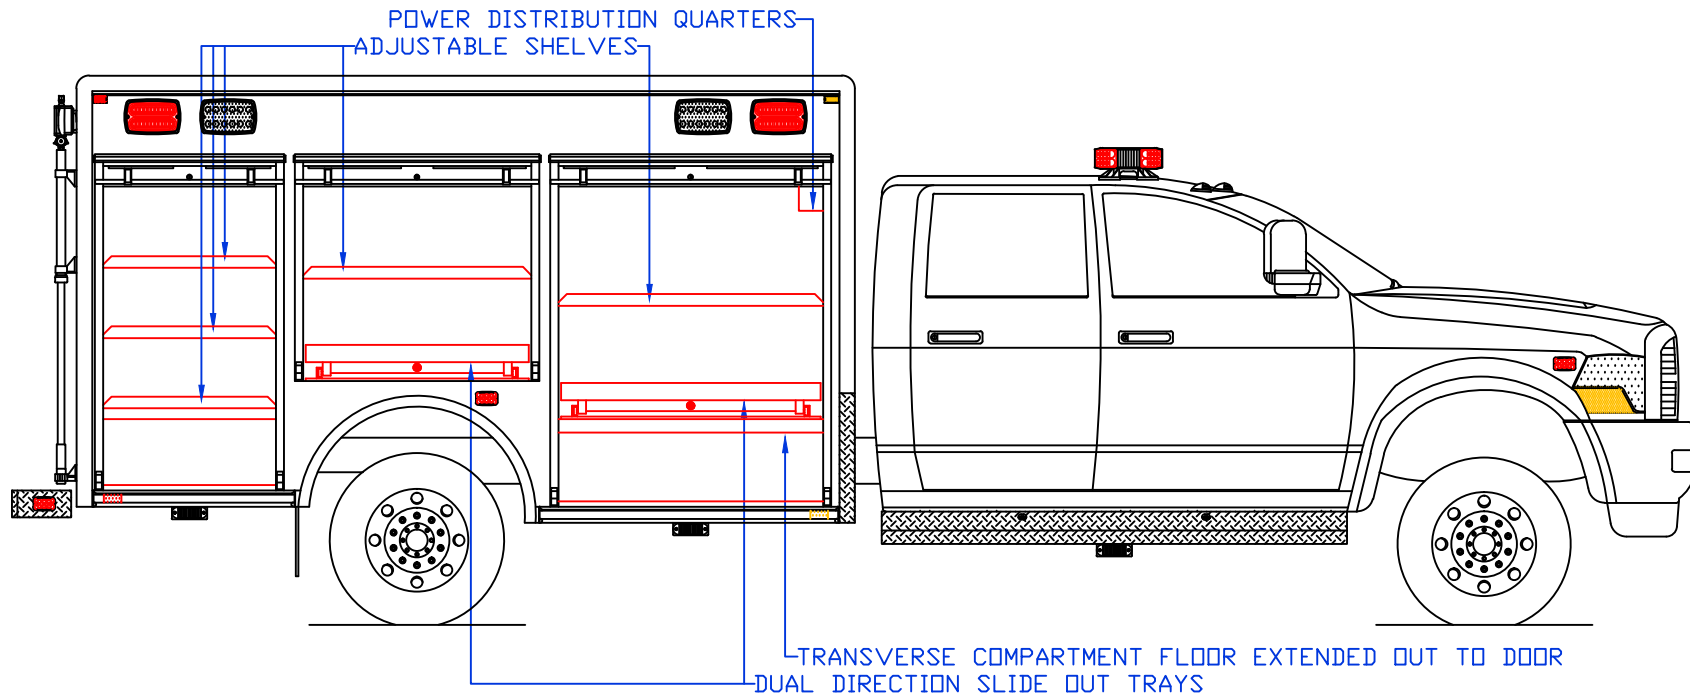

Maintainer *mcbfire.com*
Custom Bodies, Inc.
909 South East Street (800) 843-4288 Toll Free
Rock Rapids, IA 51246 (712) 472-4725

PROPOSAL FOR: M307 STOCK 12' RESCUE

CUSTOMER APPROVED BY:		PAINT CODE:
VEHICLE TYPE: RESCUE	CHASSIS: RAM 5500 CREW CAB 4X4	BODY MAT'L: ALUMINUM
VIEW: CURBSIDE COMPARTMENT LAYOUT	SCALE: NTS	BODY LENGTH: 144"
DRAWN BY: NRW	DATE: 5/23/2017	APPROVED BY:
DWG NO.: M307STOCK12FTRESCUE		BODY STYLE:
		REVISION: