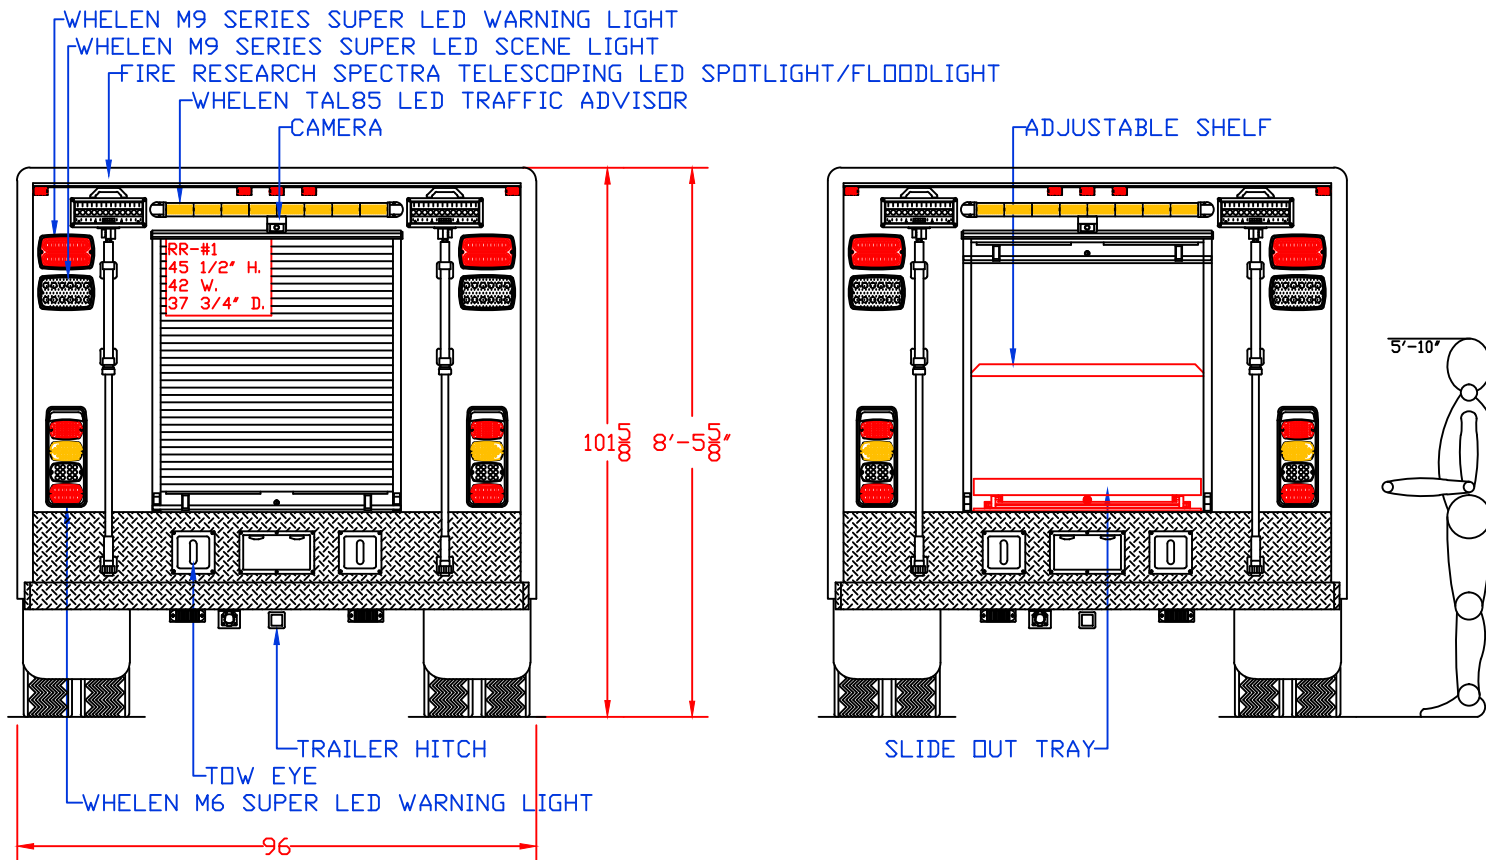

Maintainer Custom Bodies, Inc. mcbfire.com
 909 South East Street (800) 843-4288 Toll Free
 Rock Rapids, IA 51246 (712) 472-4725

PROPOSAL FOR: M307 STOCK 12' RESCUE

CUSTOMER APPROVED BY:		PAINT CODE:	
VEHICLE TYPE: RESCUE		CHASSIS: RAM 5500 CREW CAB 4X4	
VIEW: STREETSIDE		BODY MAT'L: ALUMINUM	
SCALE: NTS		BODY LENGTH: 144"	
DRAWN BY: NRW		APPROVED BY:	
DATE: 5/23/2017		BODY STYLE:	
DWG NO.: M307STOCK12FTRESCUE		REVISION:	

Maintainer *mcbfire.com*
Custom Bodies, Inc.
 909 South East Street (800) 843-4288 Toll Free
 Rock Rapids, IA 51246 (712) 472-4725

PROPOSAL FOR: M307 STOCK 12' RESCUE

CUSTOMER APPROVED BY:		PAINT CODE:	
VEHICLE TYPE: RESCUE	VIEW: CURBSIDE	CHASSIS: RAM 5500 CREW CAB 4X4	BODY MAT'L: ALUMINUM
SCALE: NTS	DRAWN BY: NRW	BODY LENGTH: 144"	APPROVED BY:
DATE: 5/23/2017	DWG NO.: M307STOCK12FTRESCUE	BODY STYLE:	REVISION:

Maintainer *mcbfire.com*
Custom Bodies, Inc.
 909 South East Street (800) 843-4288 Toll Free
 Rock Rapids, IA 51246 (712) 472-4725

PROPOSAL FOR: M307 STOCK 12' RESCUE

CUSTOMER APPROVED BY:		PAINT CODE:
VEHICLE TYPE: RESCUE	CHASSIS: RAM 5500 CREW CAB 4X4	BODY MAT'L: ALUMINUM
VIEW: REAR & REAR COMPARTMENT LAYOUT	BODY LENGTH: 144"	APPROVED BY:
SCALE: NTS	BODY STYLE:	REVISION:
DRAWN BY: NRW	DATE: 5/23/2017	
DWG NO.: M307STOCK12FTRESCUE		

Maintainer *Custom Bodies, Inc.*
 909 South East Street (800) 843-4288 Toll Free
 Rock Rapids, IA 51246 (712) 472-4725

mcbfire.com

CUSTOMER APPROVED BY:		PAINT CODE:
VEHICLE TYPE: RESCUE	CHASSIS: RAM 5500 CREW CAB 4X4	BODY MAT'L: ALUMINUM
VIEW: FRONT	SCALE: NTS	BODY LENGTH: 144"
DRAWN BY: NRW	DATE: 5/23/2017	APPROVED BY:
DWG NO.: M307STOCK12FTRESCUE		BODY STYLE:
		REVISION: