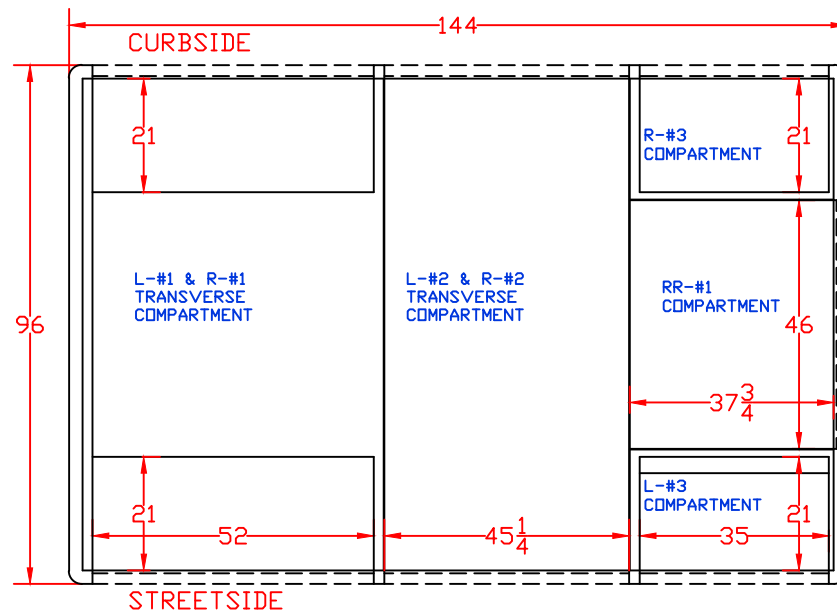

Maintainer Custom Bodies, Inc.
909 South East Street (800) 843-4288 Toll Free
Rock Rapids, IA 51246 (712) 472-4725

mcbfire.com

PROPOSAL FOR: M307 STOCK 12' RESCUE

CUSTOMER APPROVED BY:		PAINT CODE:	
VEHICLE TYPE: RESCUE	CHASSIS: RAM 5500 CREW CAB 4X4	BODY MAT'L: ALUMINUM	
VIEW: TOP	SCALE: NTS	BODY LENGTH: 144"	
DRAWN BY: NRW	DATE: 5/23/2017	APPROVED BY:	
DWG NO.: M307STOCK12FTRESCUE		BODY STYLE:	
		REVISION: